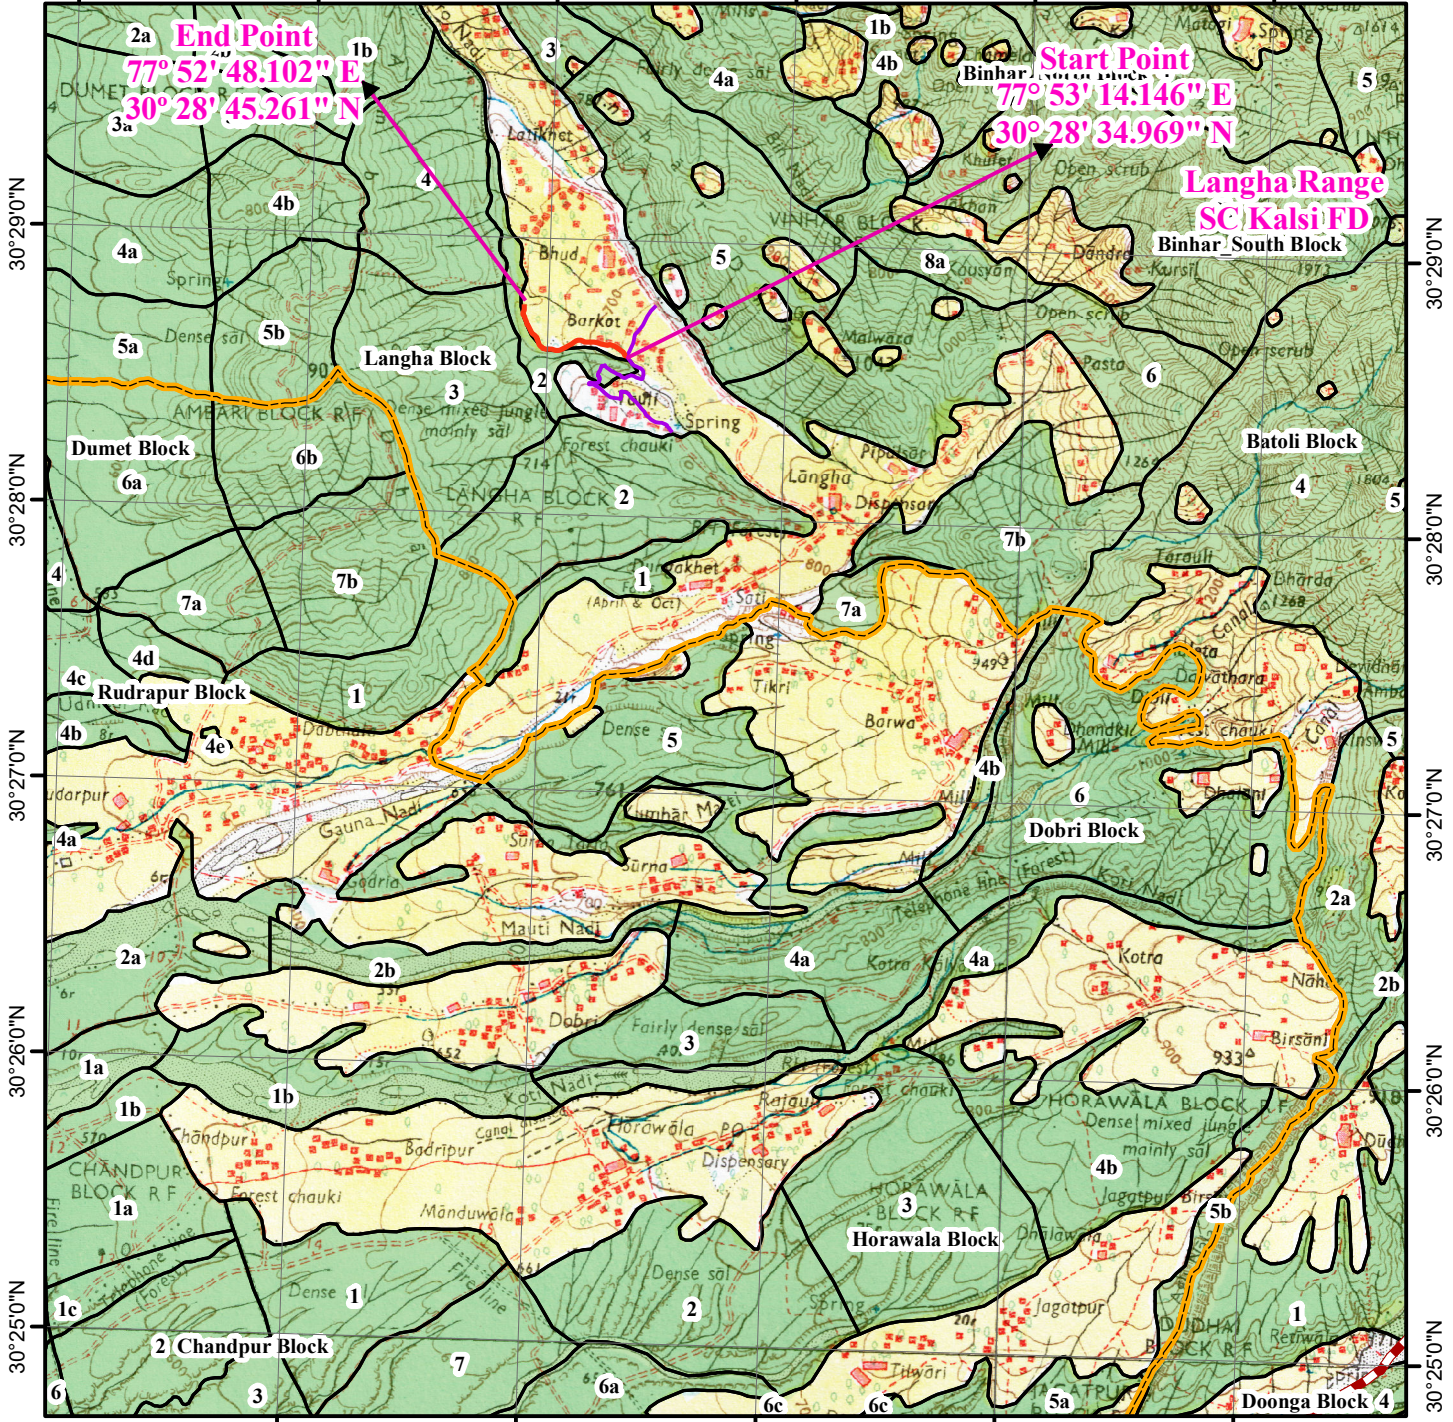

Digital Map of Proposed Motor Road From Rajendra Singh Shop, KM-3 of Tauli-Bhud MR to Ghori Ki Dandi Upto Puran shingh House Motor Road in District Dehradun

0 0.5 1 1.5 2 Km

Scale- 1:50,000

SOI Toposheet No. 53F/15

77°51'0"E 77°52'0"E 77°53'0"E 77°54'0"E 77°55'0"E 77°56'0"E

Legend

- Proposed Road
- Tauli-Bhud MR
- Reserve Forest Area
- Reserve Forest Boundary
- Forest Range Boundary
- Forest Division Boundary