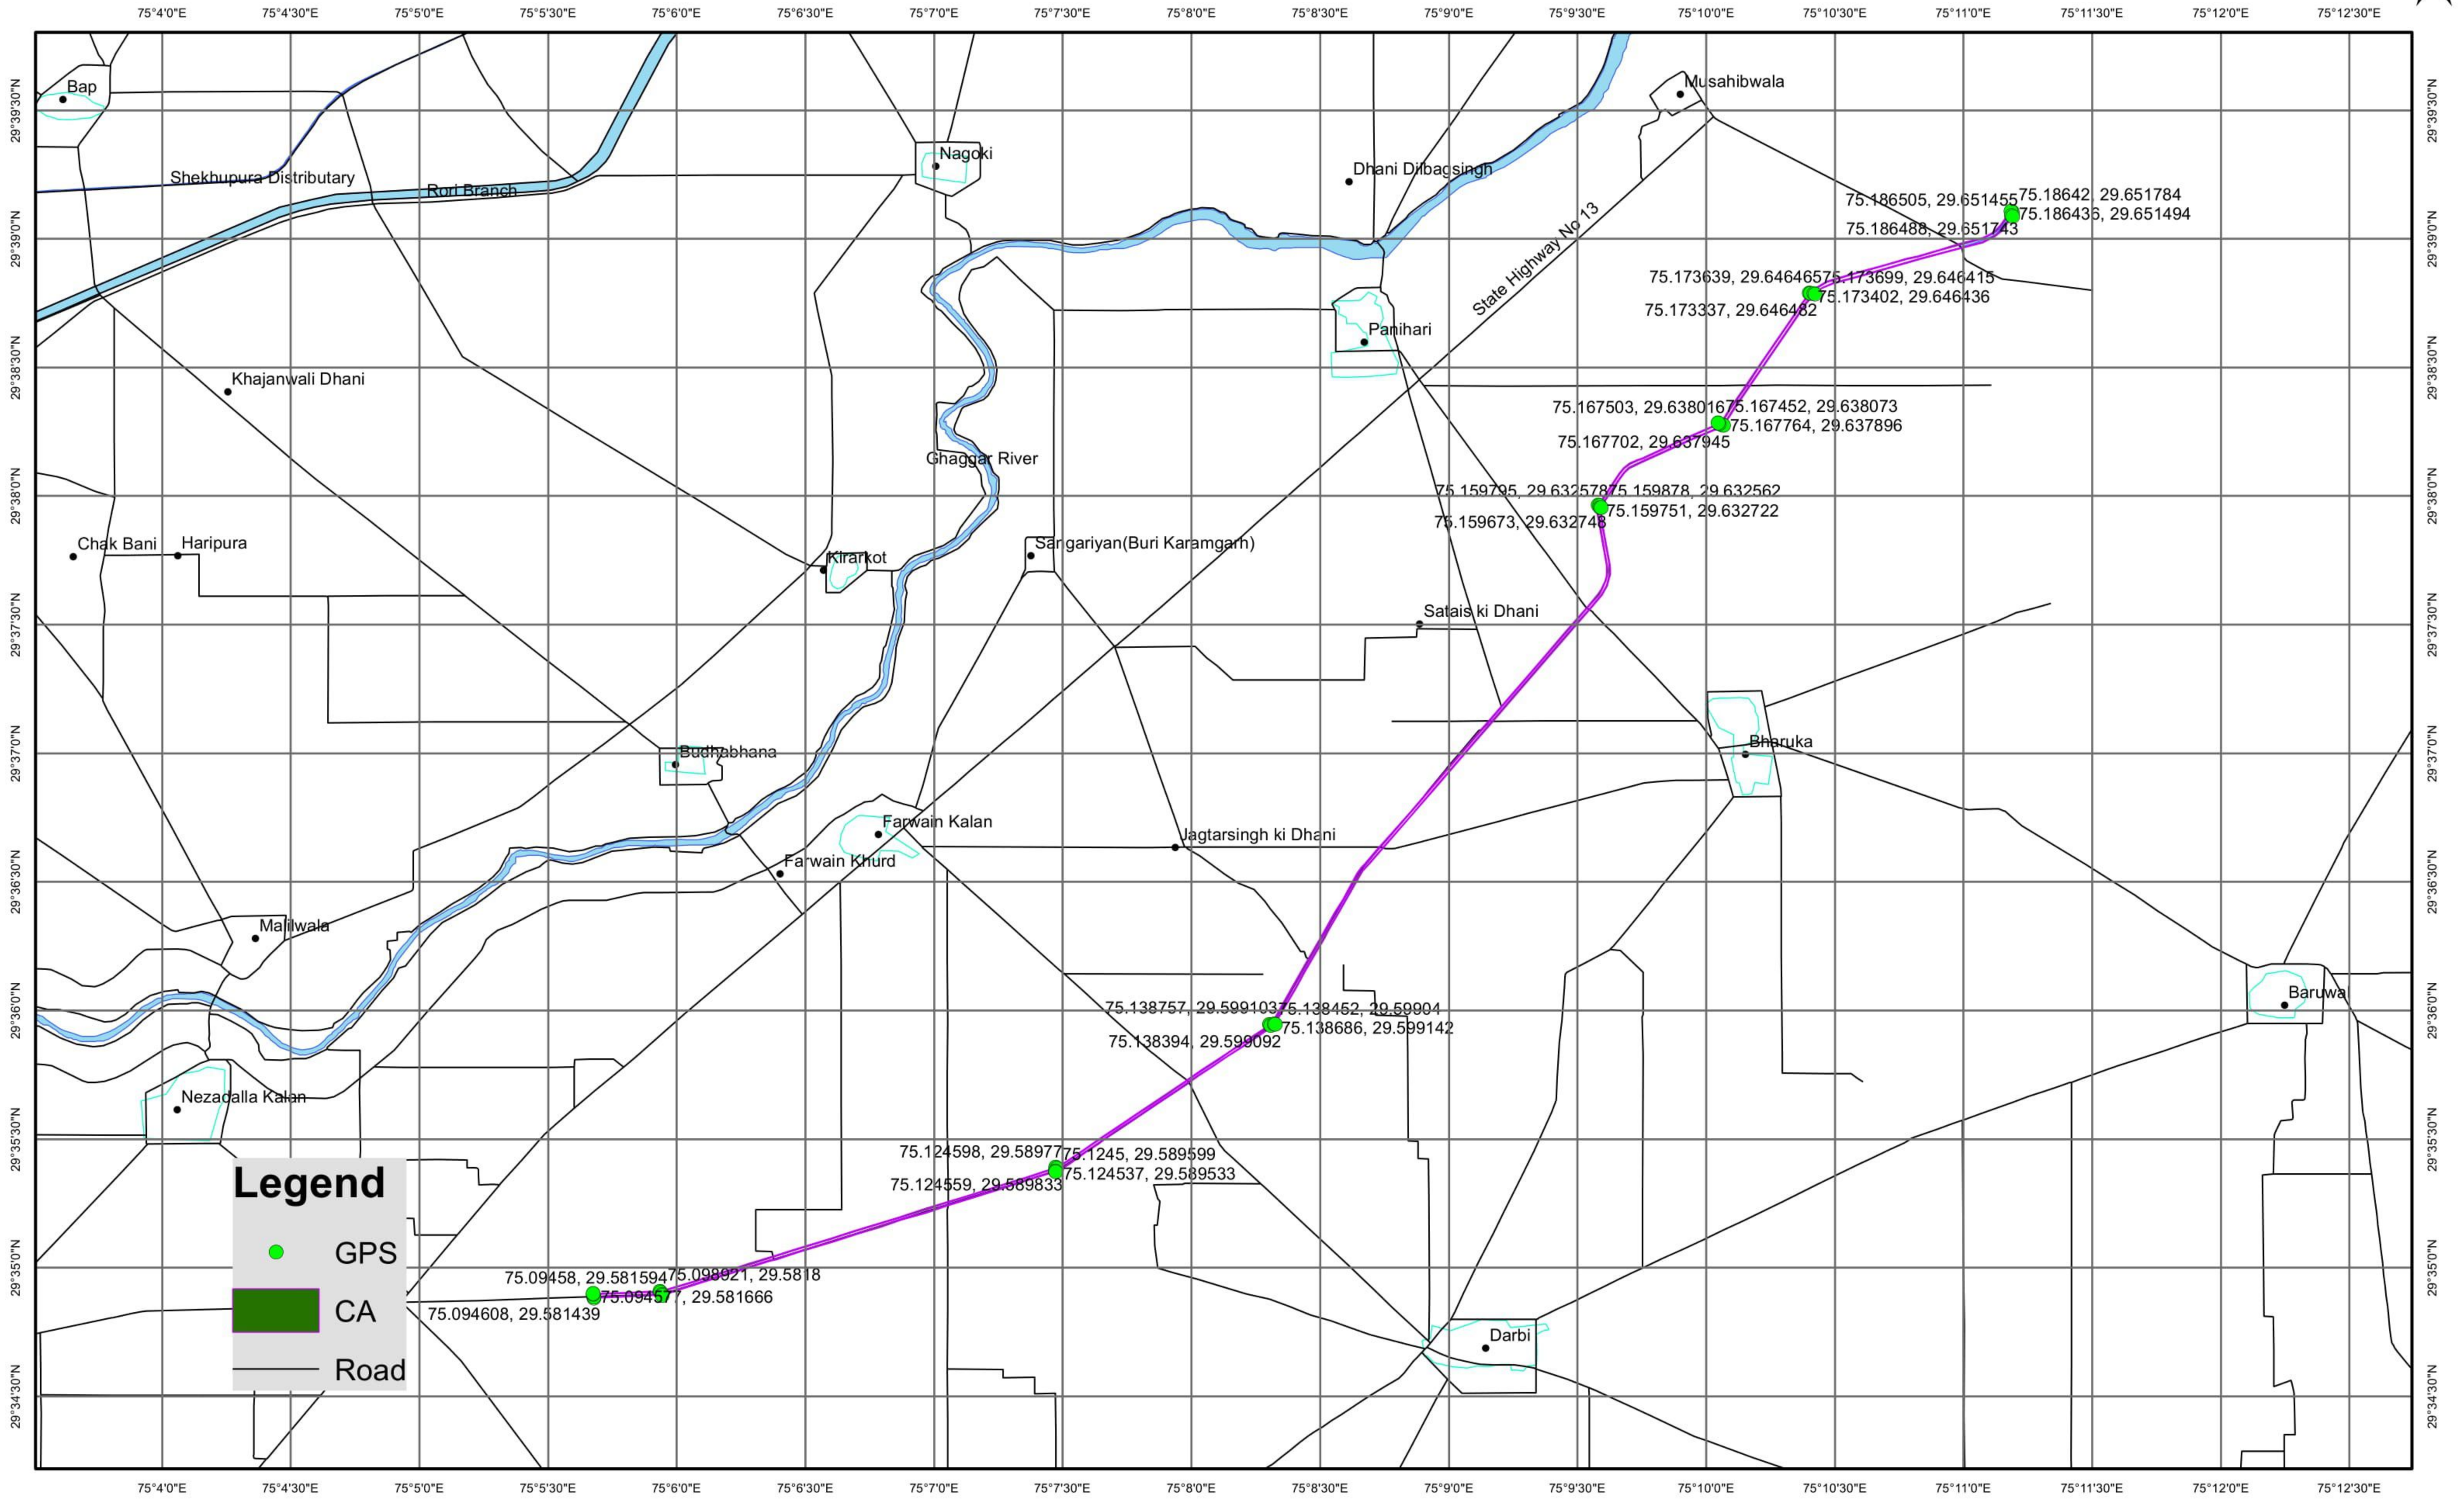

CA site on Abootgarh Minor RD 0-10 L/R for BPCL retail outlet along Kahirekan road Km 2.6 (LHS) at village Bansudhar in Sirsa

CA site on Sukhchain Disty. RD 110-152L/R

Legend

- GPS
- CA
- Road

75.09458, 29.581594
75.09457, 29.581666
75.094608, 29.581439

75.124598, 29.589777
75.124559, 29.589833
75.124537, 29.589533

75.138757, 29.599103
75.138394, 29.599092
75.138462, 29.59904
75.138686, 29.599142

75.159795, 29.632578
75.159673, 29.632748
75.159878, 29.632562
75.159751, 29.632722

75.167503, 29.638016
75.167702, 29.637945
75.167452, 29.638073
75.167764, 29.637896

75.173639, 29.646465
75.173337, 29.646482
75.173699, 29.646415
75.173402, 29.646436

75.186505, 29.651455
75.186488, 29.651743
75.18642, 29.651784
75.186436, 29.651494