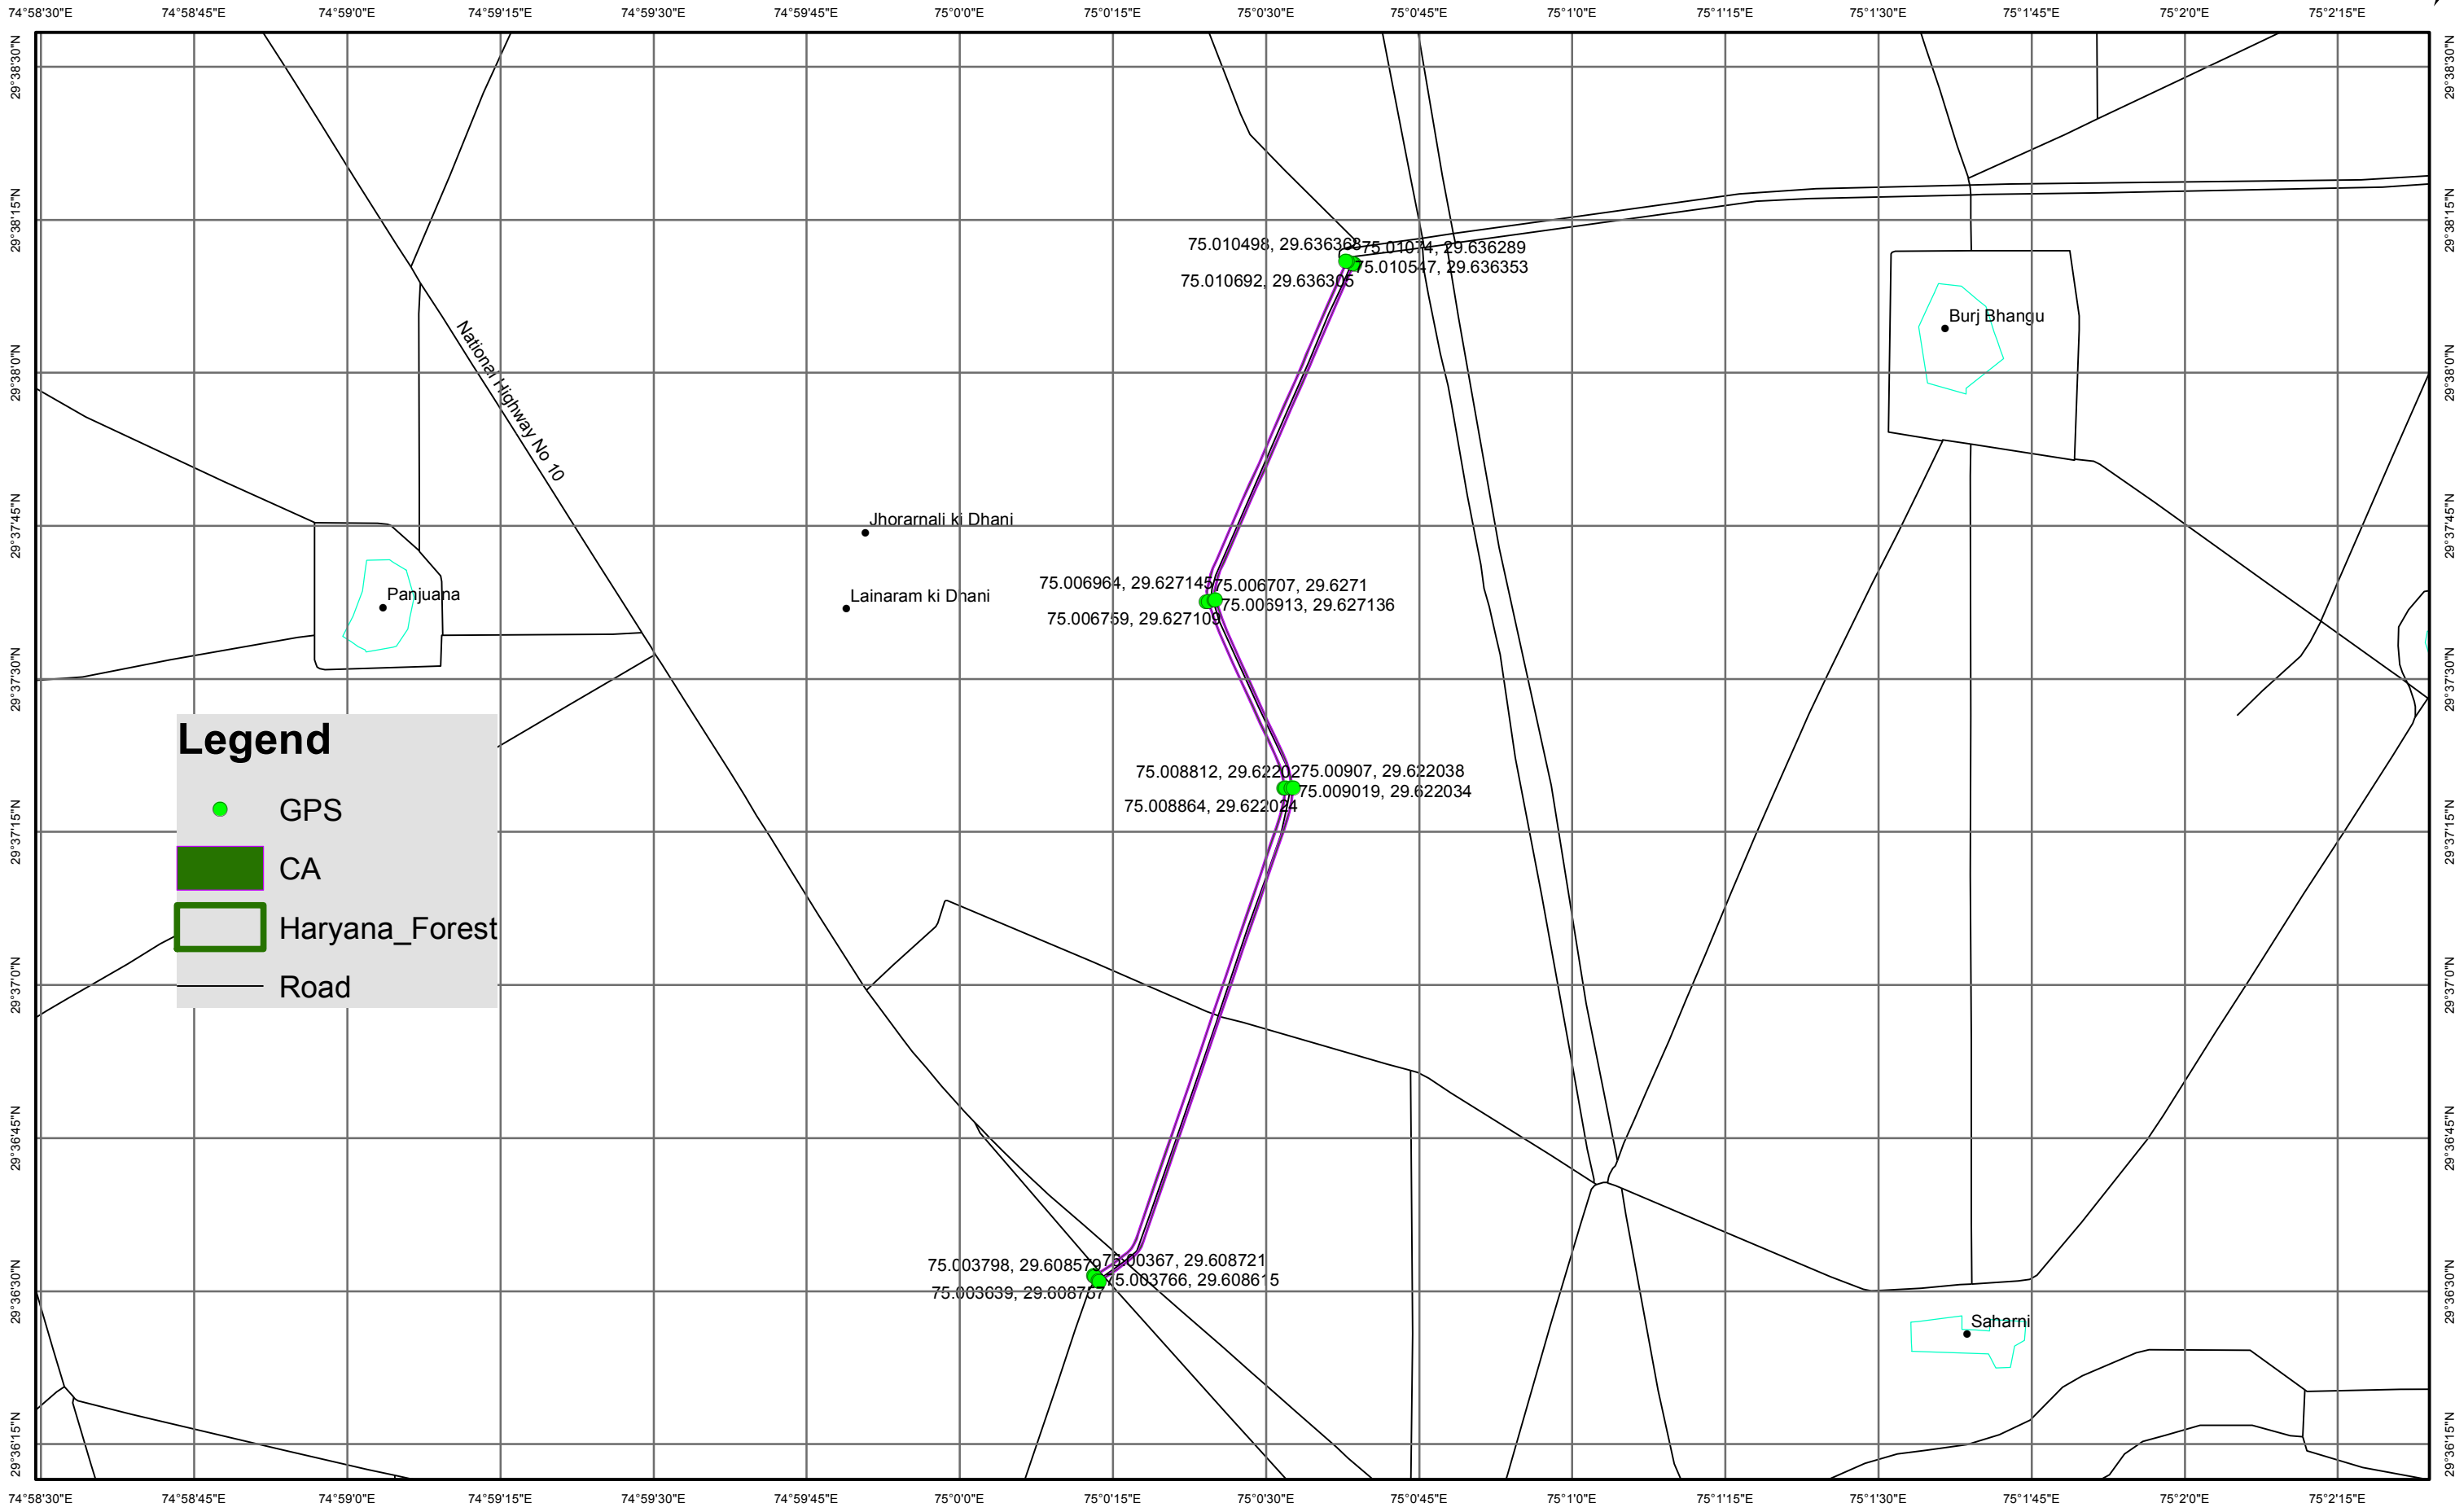

CA site on Abootgarh Minor RD 0-10 L/R for BPCL retail outlet along Kahirekan road Km 2.6 (LHS) at village Bansudhar in Sirsa

CA site on Sukhchain Disty. RD 110-152L/R

Legend

- GPS
- CA
- Road

75.09458, 29.581594
75.09457, 29.581666
75.094608, 29.581439

75.124598, 29.589777
75.124559, 29.589833
75.124537, 29.589533

75.138757, 29.599103
75.138394, 29.599092
75.138462, 29.59904
75.138686, 29.599142

75.159795, 29.632578
75.159673, 29.632748
75.159878, 29.632562
75.159751, 29.632722

75.167503, 29.638016
75.167702, 29.637945
75.167452, 29.638073
75.167764, 29.637896

75.173639, 29.646465
75.173337, 29.646482
75.173699, 29.646415
75.173402, 29.646436

75.186505, 29.651455
75.186488, 29.651743
75.18642, 29.651784
75.186436, 29.651494