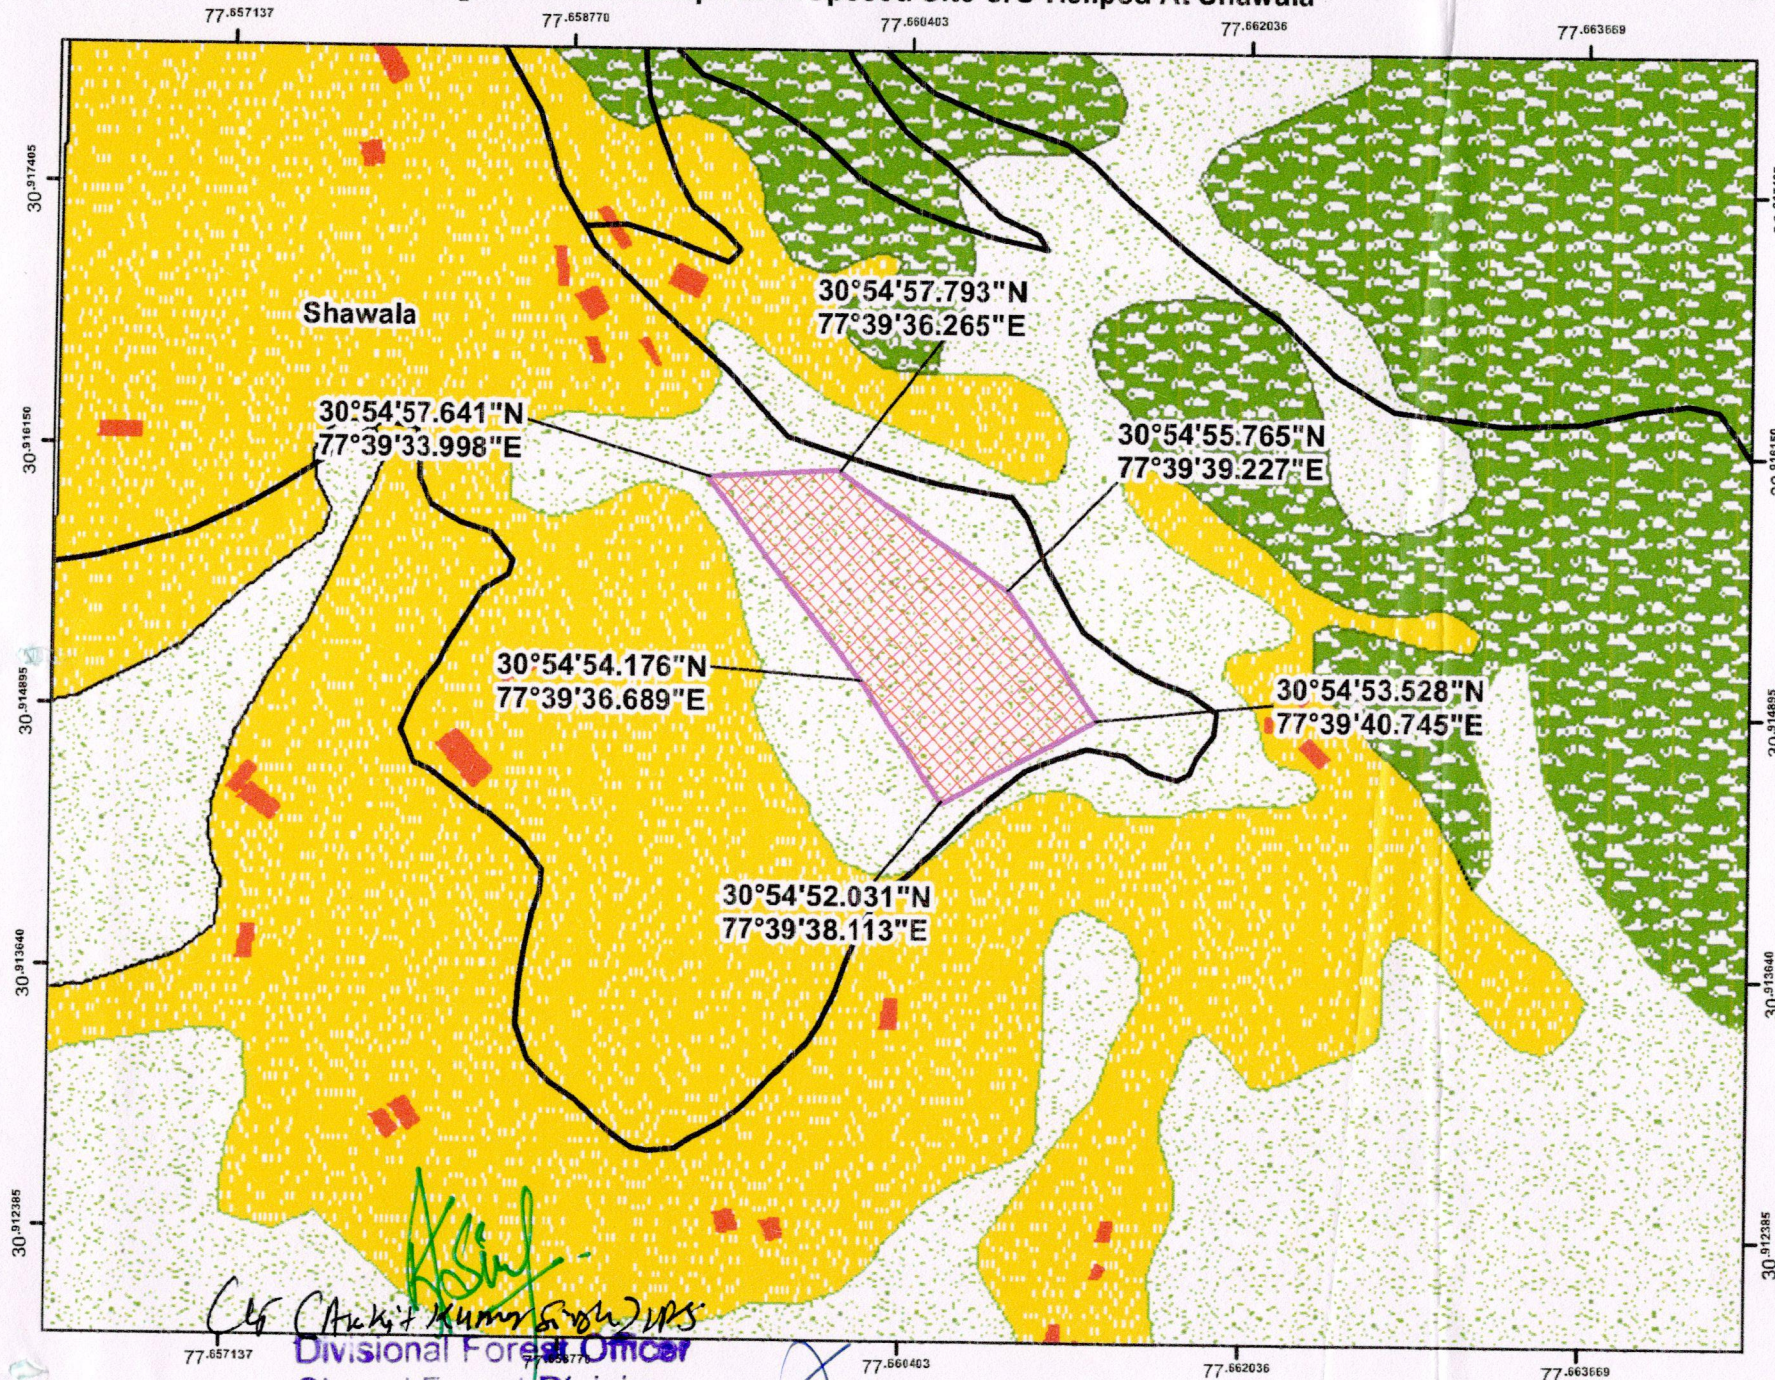

Digital Landuse Map For Proposed Site C/O Helped At Shawala

Legend

- Proposed Site
- Existing Road
- Builtup
- Forest Land
- Open Land
- Private Land

(Signature)
 Divisonal Forest Officer
 Chopal Forest Division