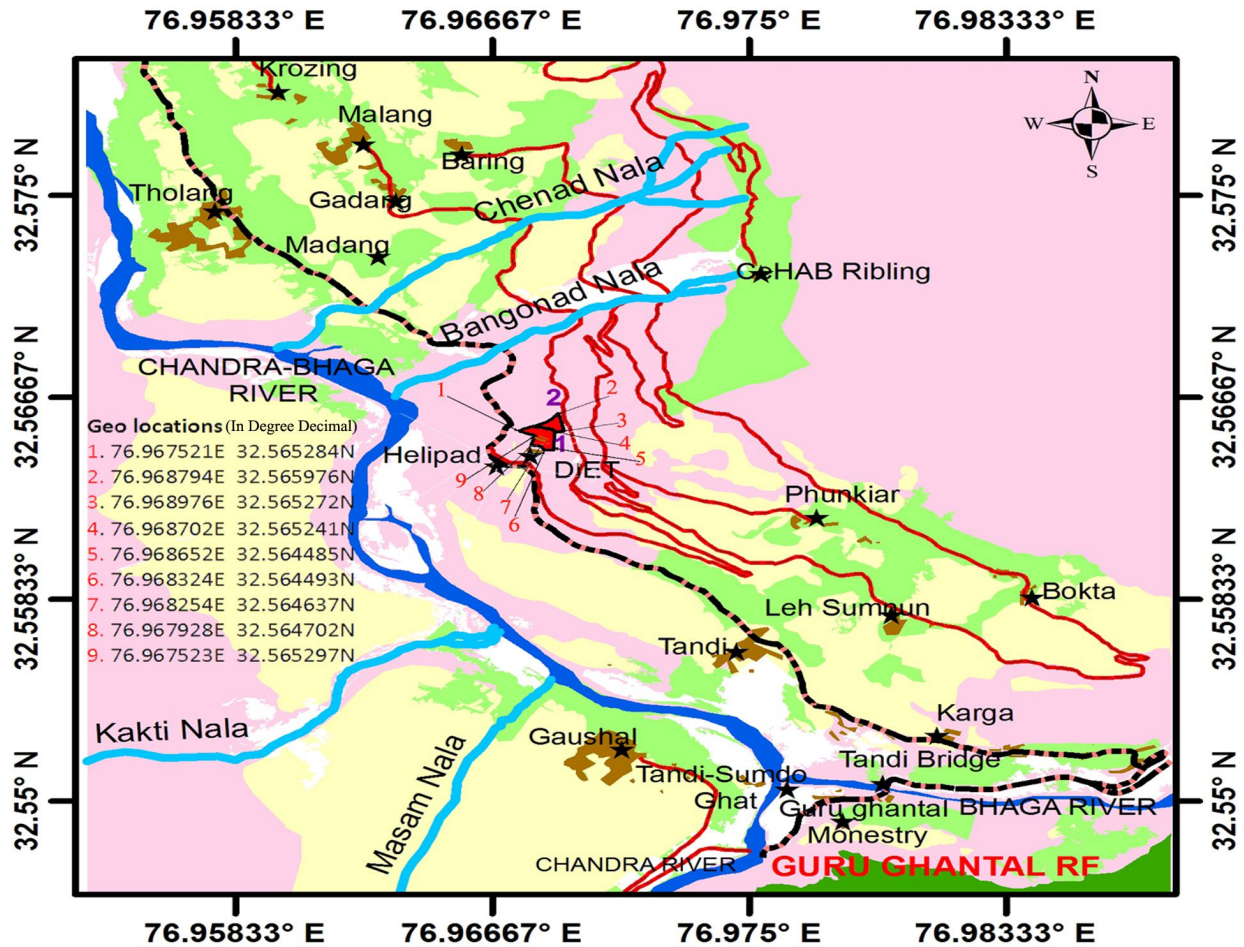

**LAND USE MAP OF CeHAB (CSIR-IHBT)
Tandi, Keylong, Distt. - Lahaul-Spiti (Himachal Pradesh)
for establishing office/lab**

- Proposed sites (Pockets 1 & 2)
- Cultivated Land
- Plantation/Grass Land
- Open Scrub Forest
- Waste Land/Barren Land
- Habitations

**SOI Toposheet
Scale 1:25000
Sheet No. 52D14 SE**

- Road (BRO Deepak Project)
- PWD Link Road
- Nalah
- River

Ashok Singh
(Ashok Singh)
Scientist

Centre for High Altitude Biology
CSIR-Institute of Himalayan Biotechnology
Post Box-No. 6, Palampur-176051, H.P. INDIA