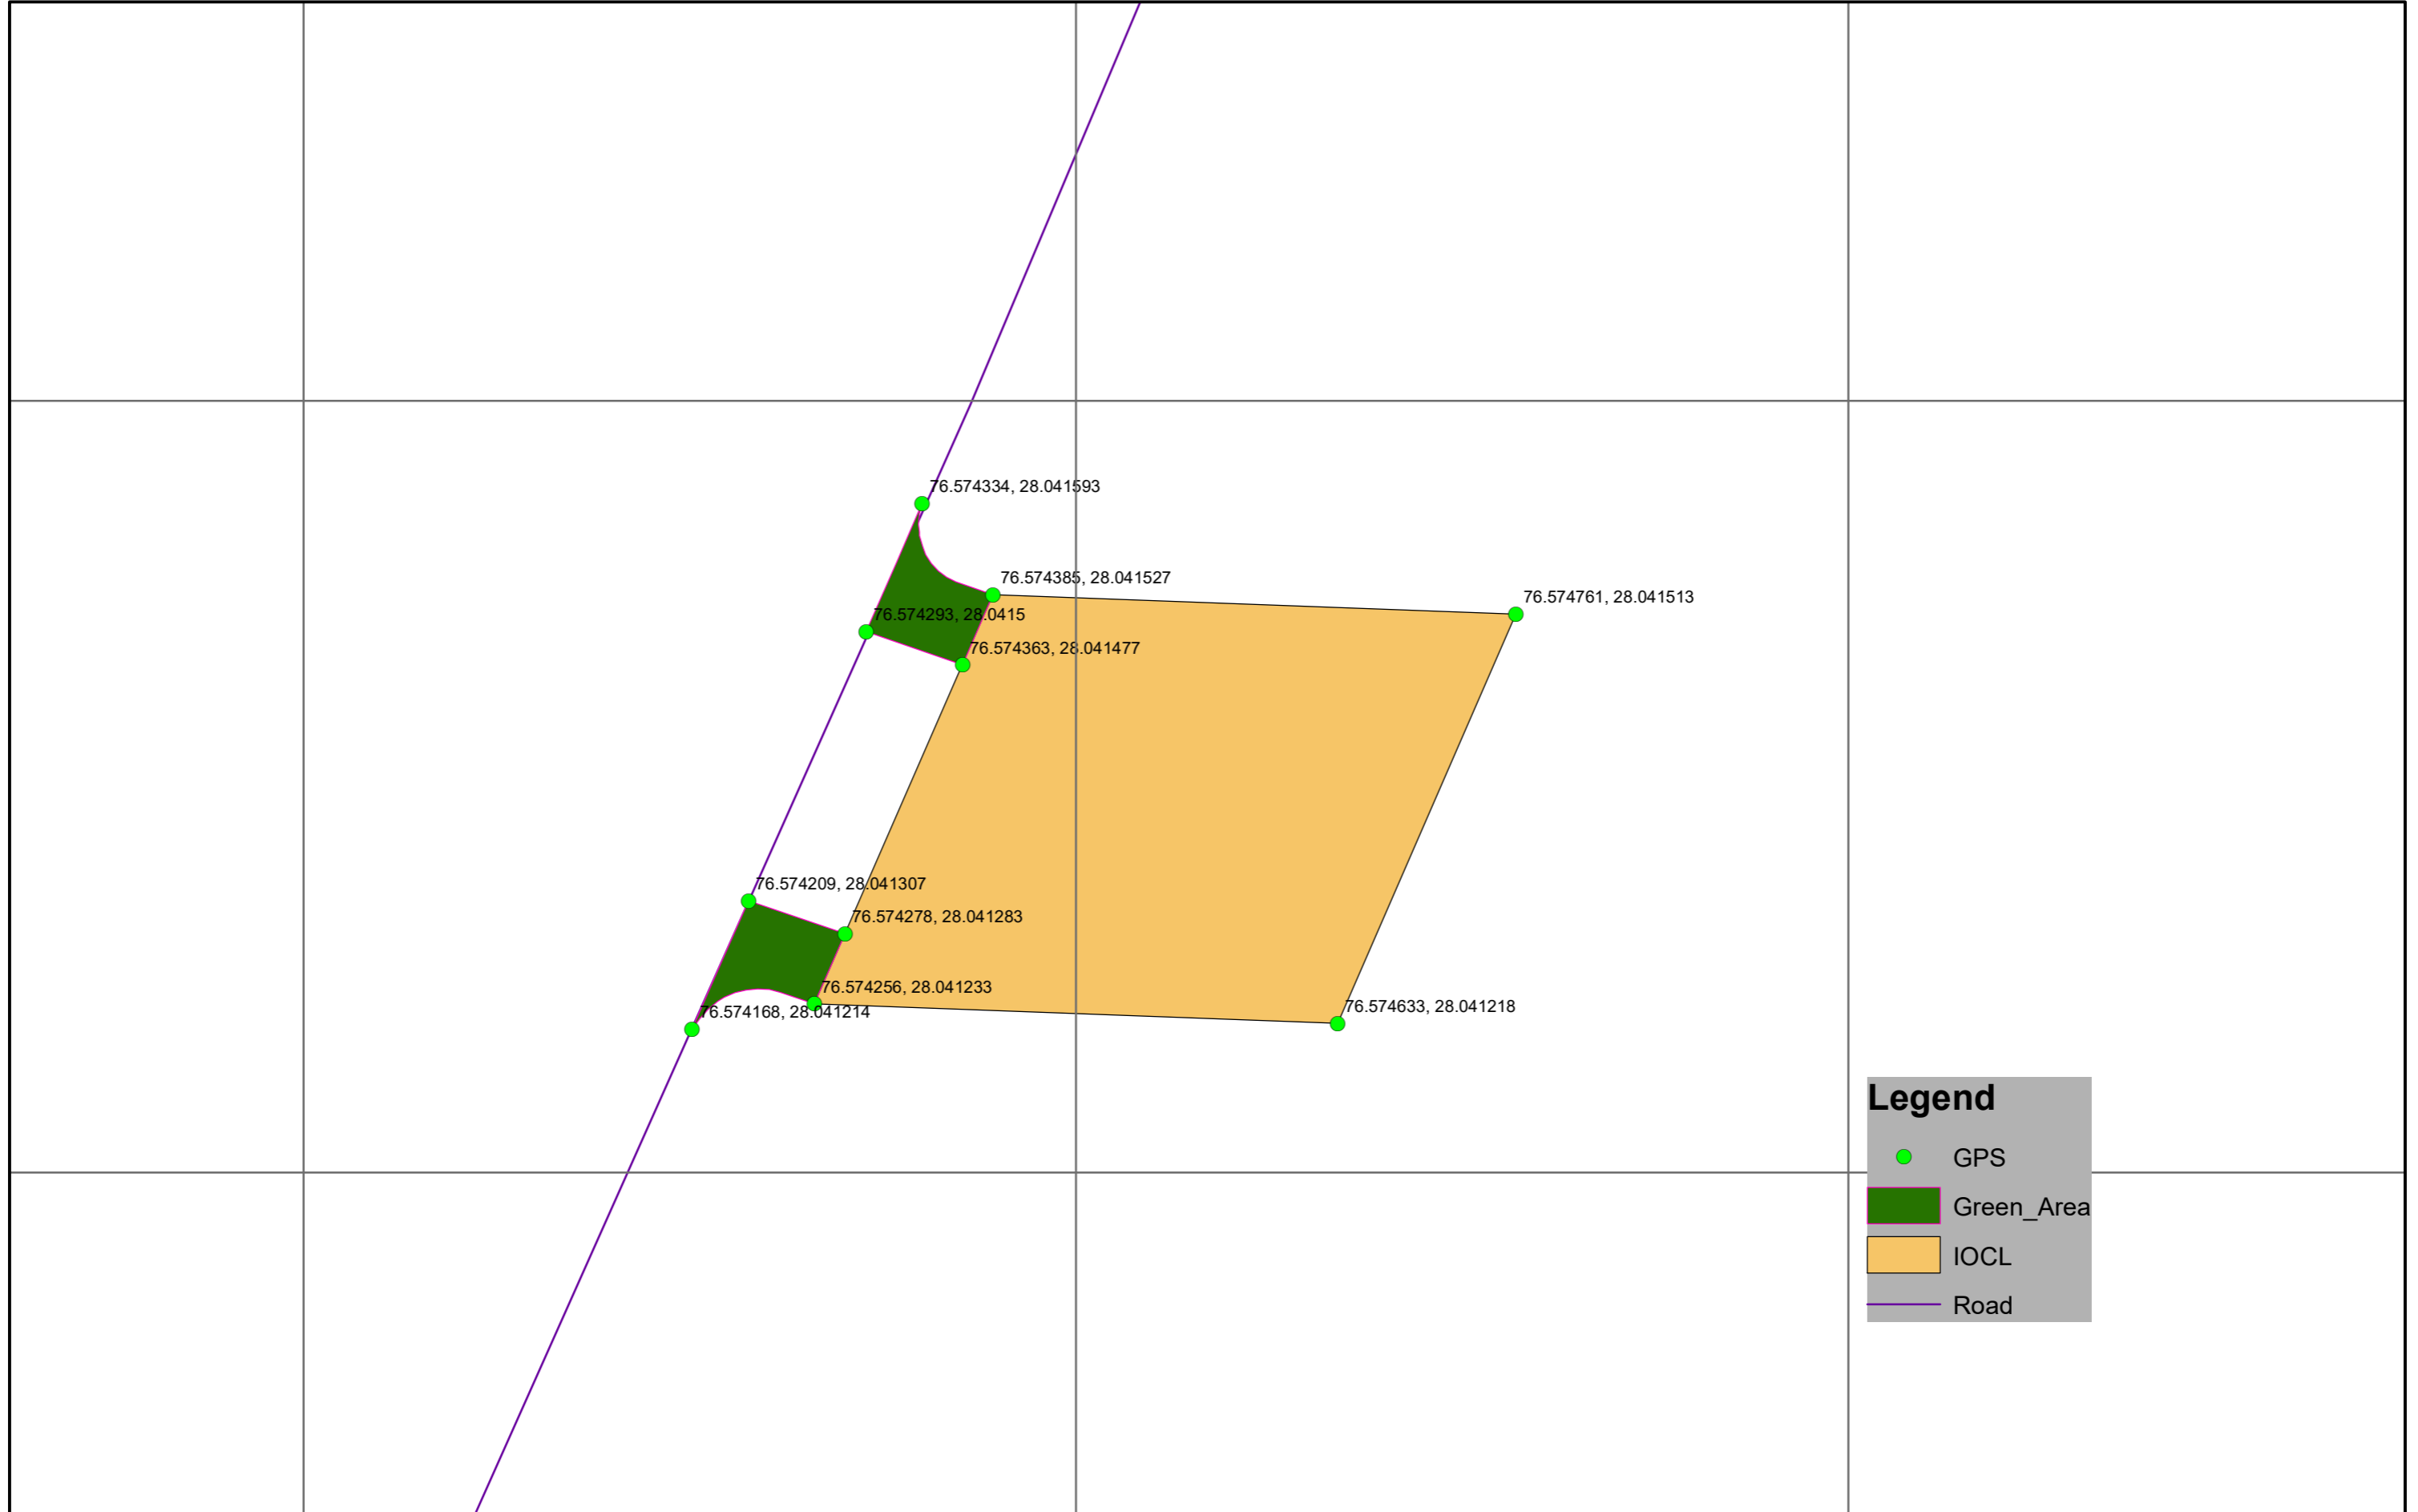

IOCL Retail Outlet on Bawal -Pranpura road at village Tihara, Bawal in Rewari

76°34'26"E

76°34'28"E

76°34'30"E

28°23'0"N

28°23'0"N

28°22'8"N

28°22'8"N

76°34'26"E

76°34'28"E

76°34'30"E

Legend

- GPS
- Green_Area
- IOCL
- Road