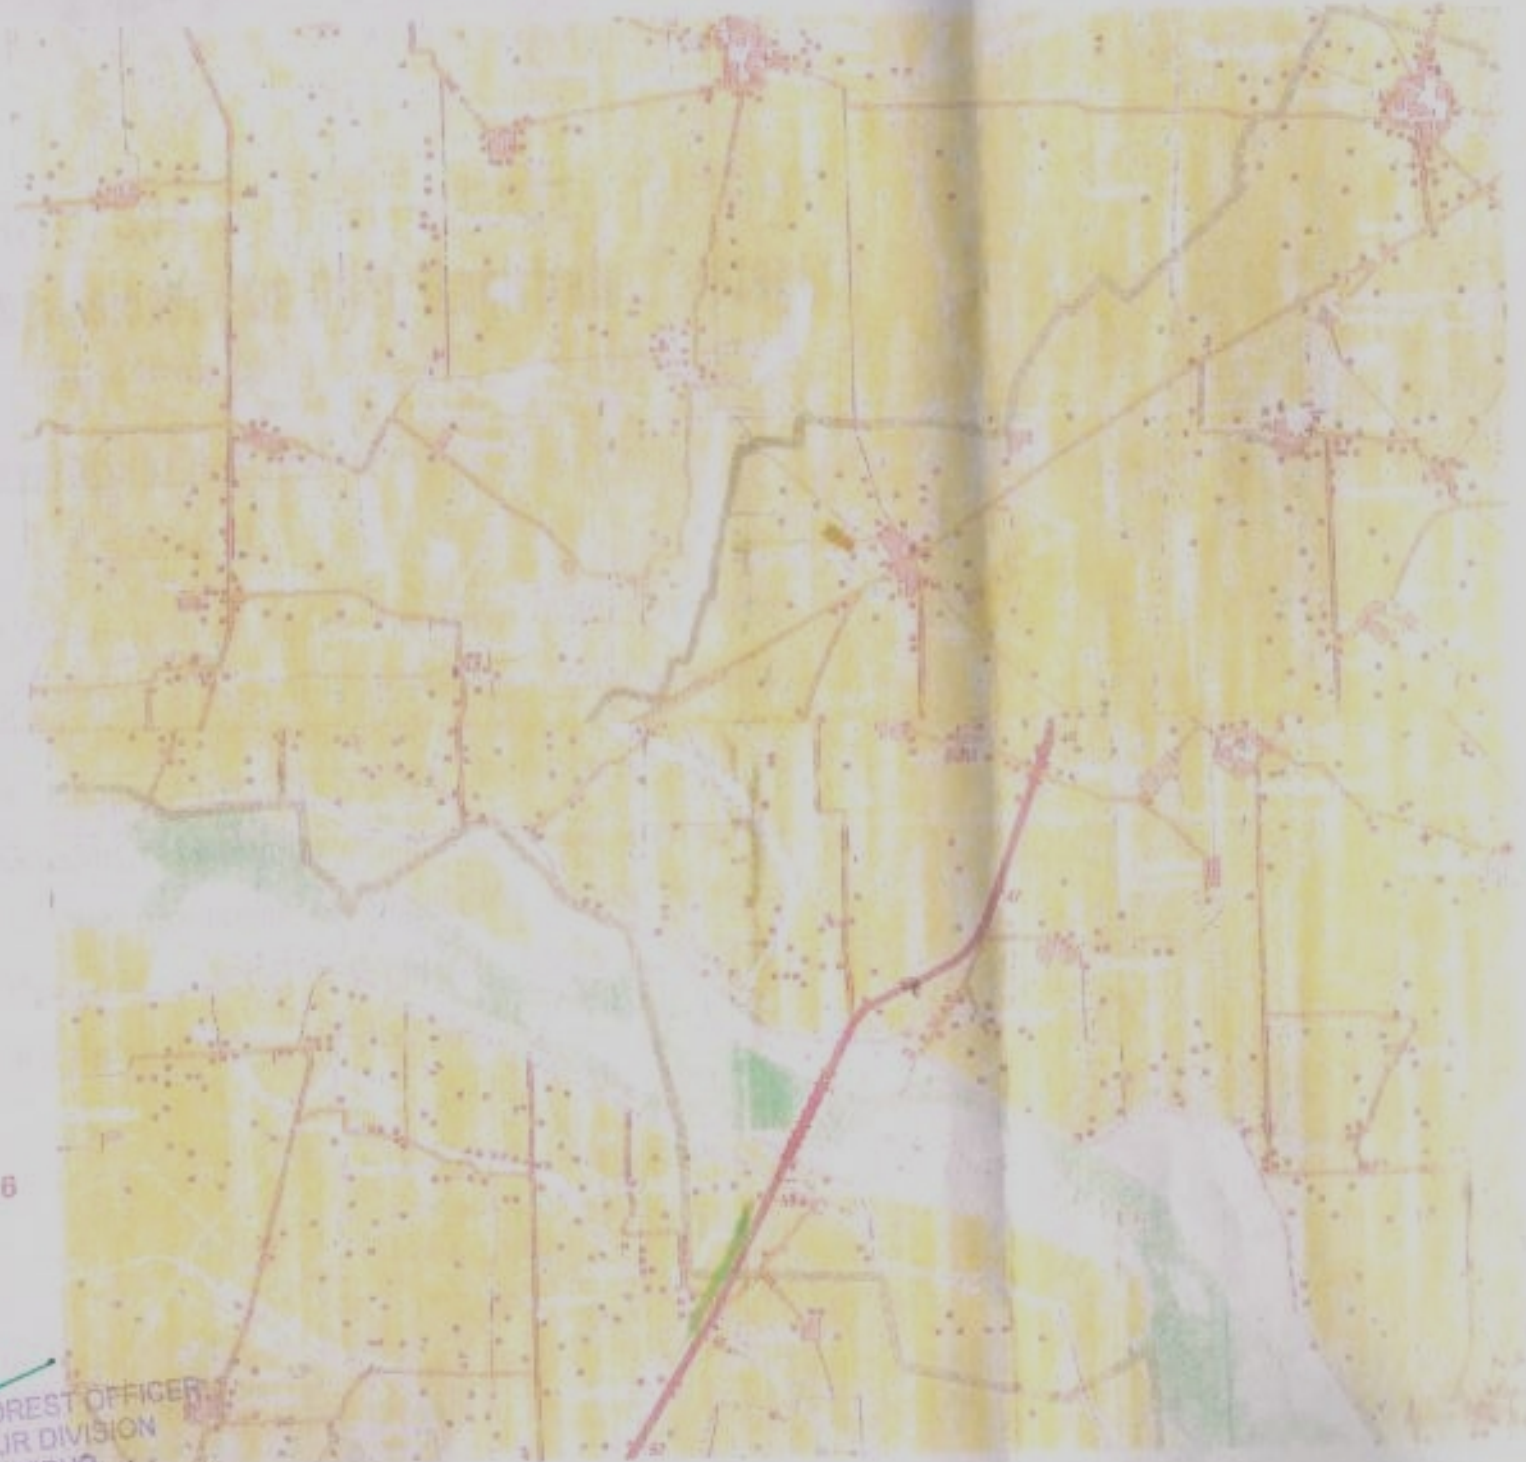

1:50,000

H43D11

H43D12

H43D13

H43D14

Scale 1:50,000

Vertical Datum - WGS 84

Horizontal Datum - WGS 84

Projection - UTM

1:50,000

6

  
DIVISIONAL FOREST OFFICER  
FEROZEPUR DIVISION  
FEROZEPUR

3/11/2020

alulser