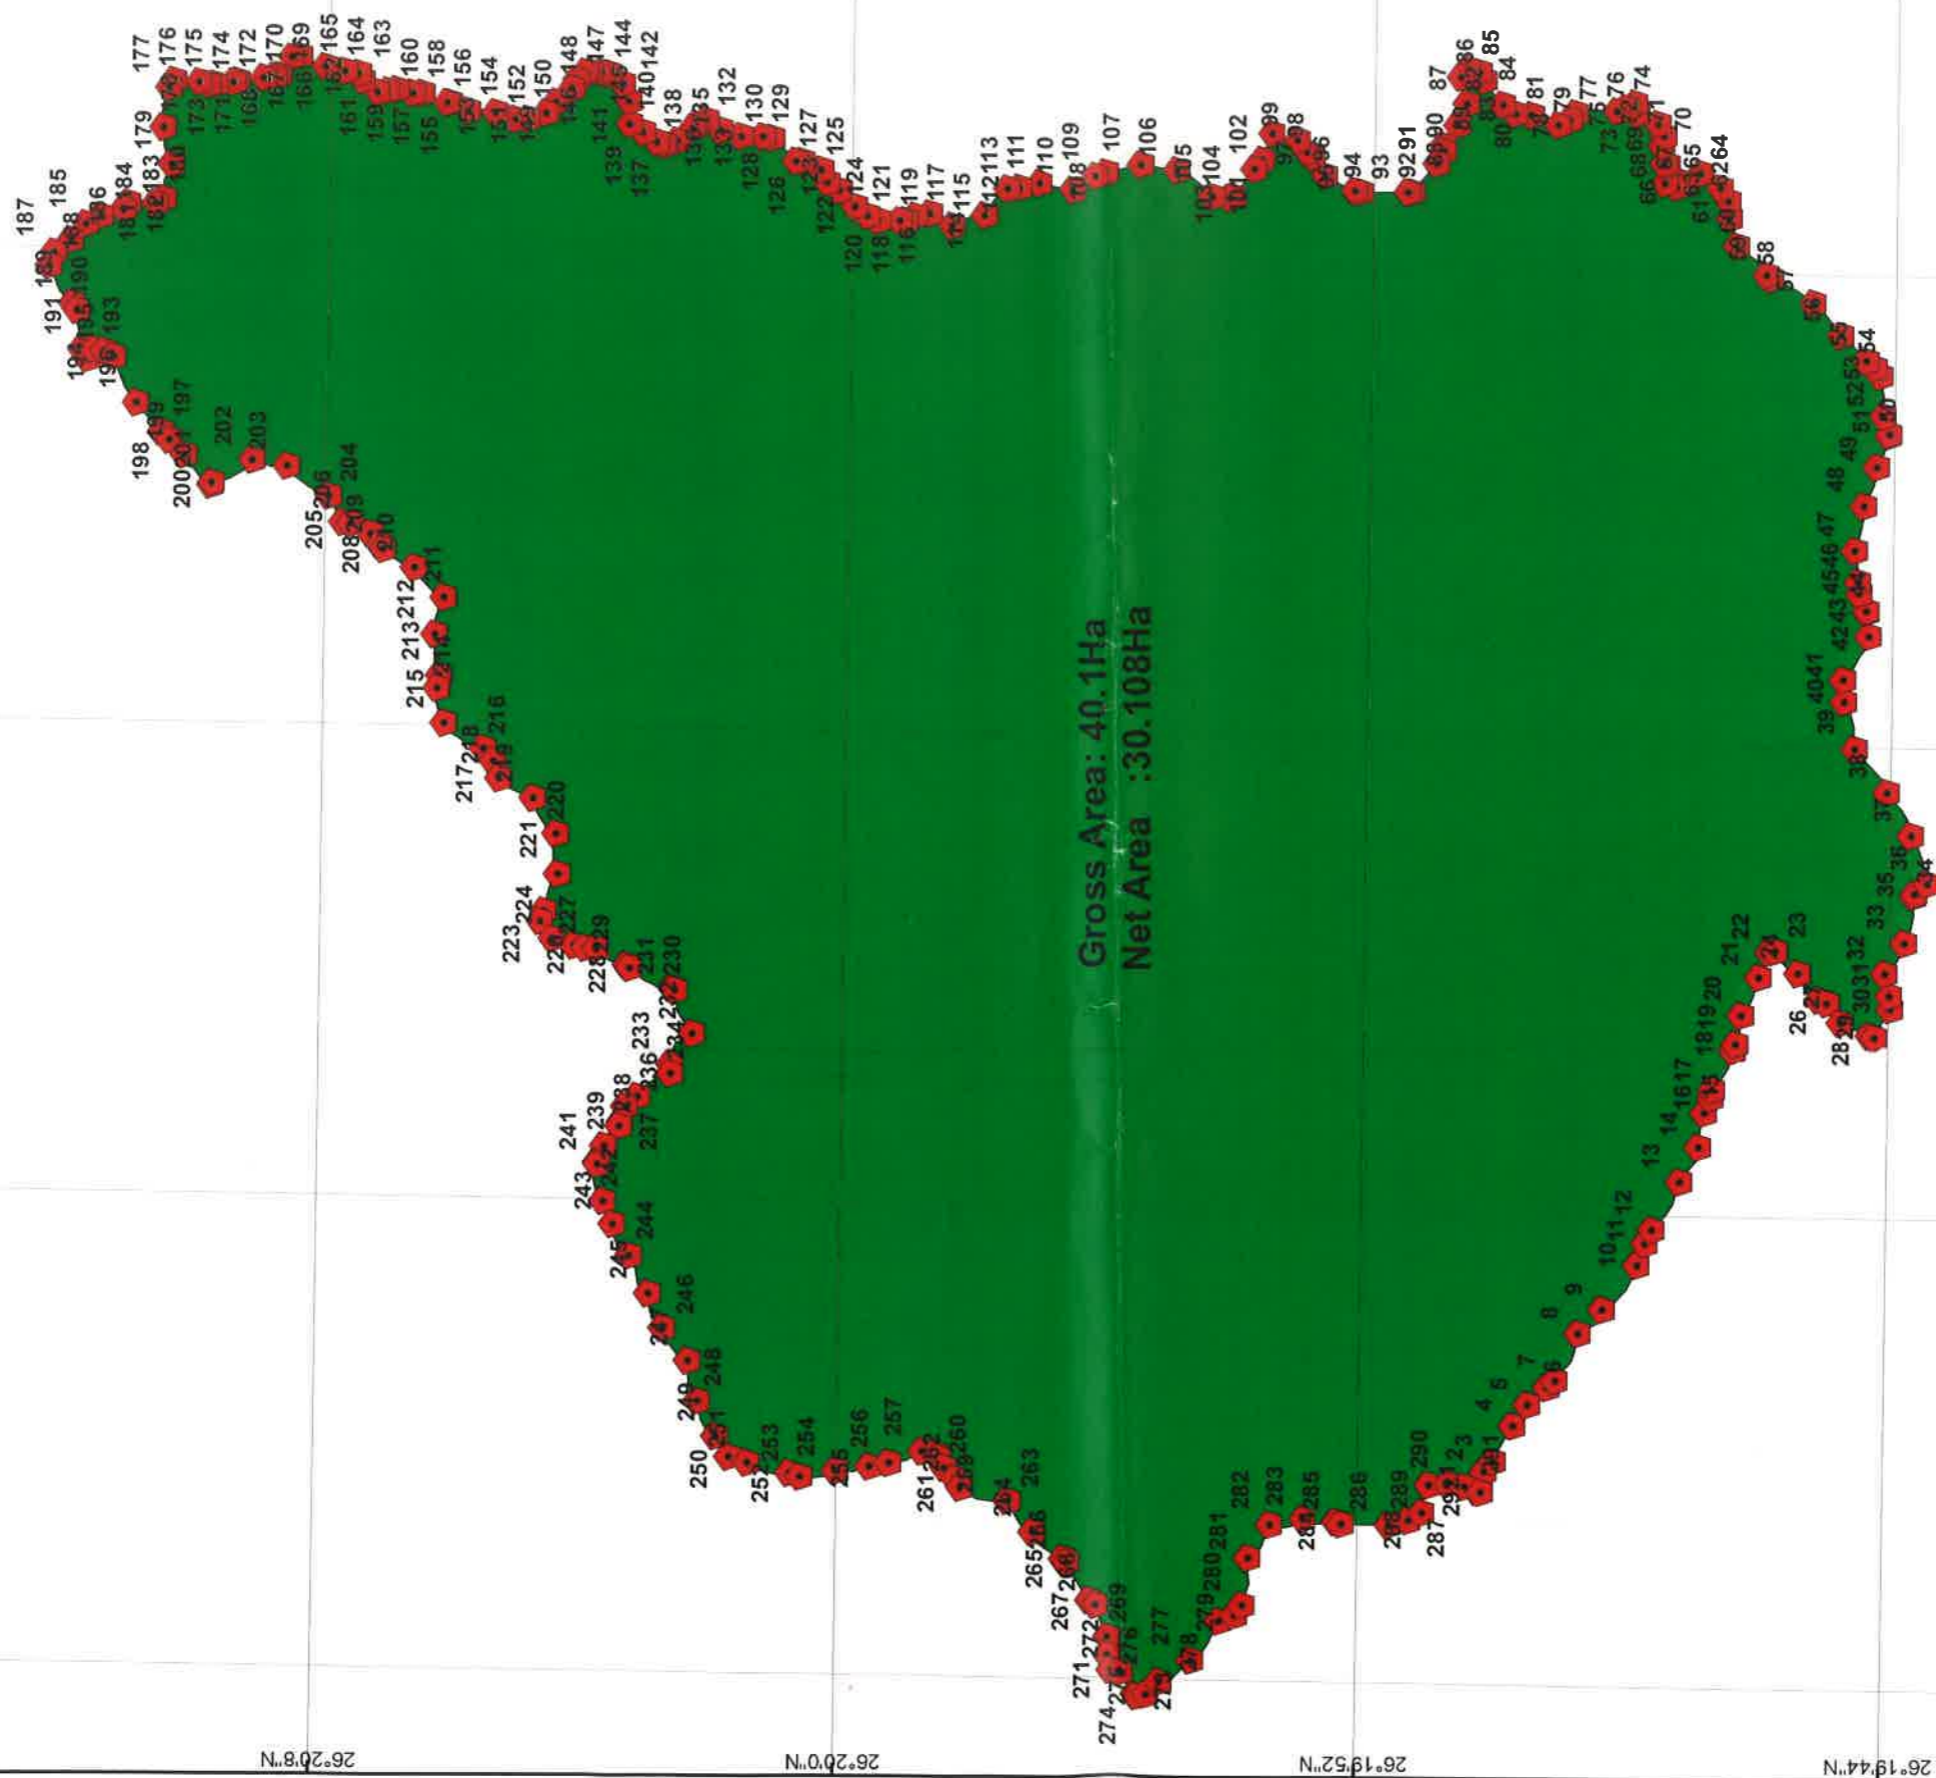

Georeferenced Map of Proposed Forest Land for Compensatory Afforestation (CA) Plantation in Forest Block Lohai, Forest Division: Orai District: Jalaun Against Forest Land Proposed to be Diverted For Development of Dasna - Meerut Greenfield Alignment of Delhi Meerut Expressway in the State of Uttar Pradesh

(GPS Cooridonates List Attached in Sperate Sheet)

Gross Area: 40.1Ha
Net Area :30.108Ha

क्षेत्रीय वन अधिकारी
जालौन रेंज
सा 10 वन 0 प्रभाग, उरई

उपर प्रभागीय वनाधिकारी
कांच, दल प्रभाग
उरई (जालौन)
उपक सरेखक
श्रीलक्ष्मी सामाजिक वार्डिकी, वन प्रभाग
उरई (जालौन)

Legend

- GPS Coordinates
- Proposed Forest Land for CA Plantation

Submitted By:
NHAI PIU
Ghaziabad(U.P)