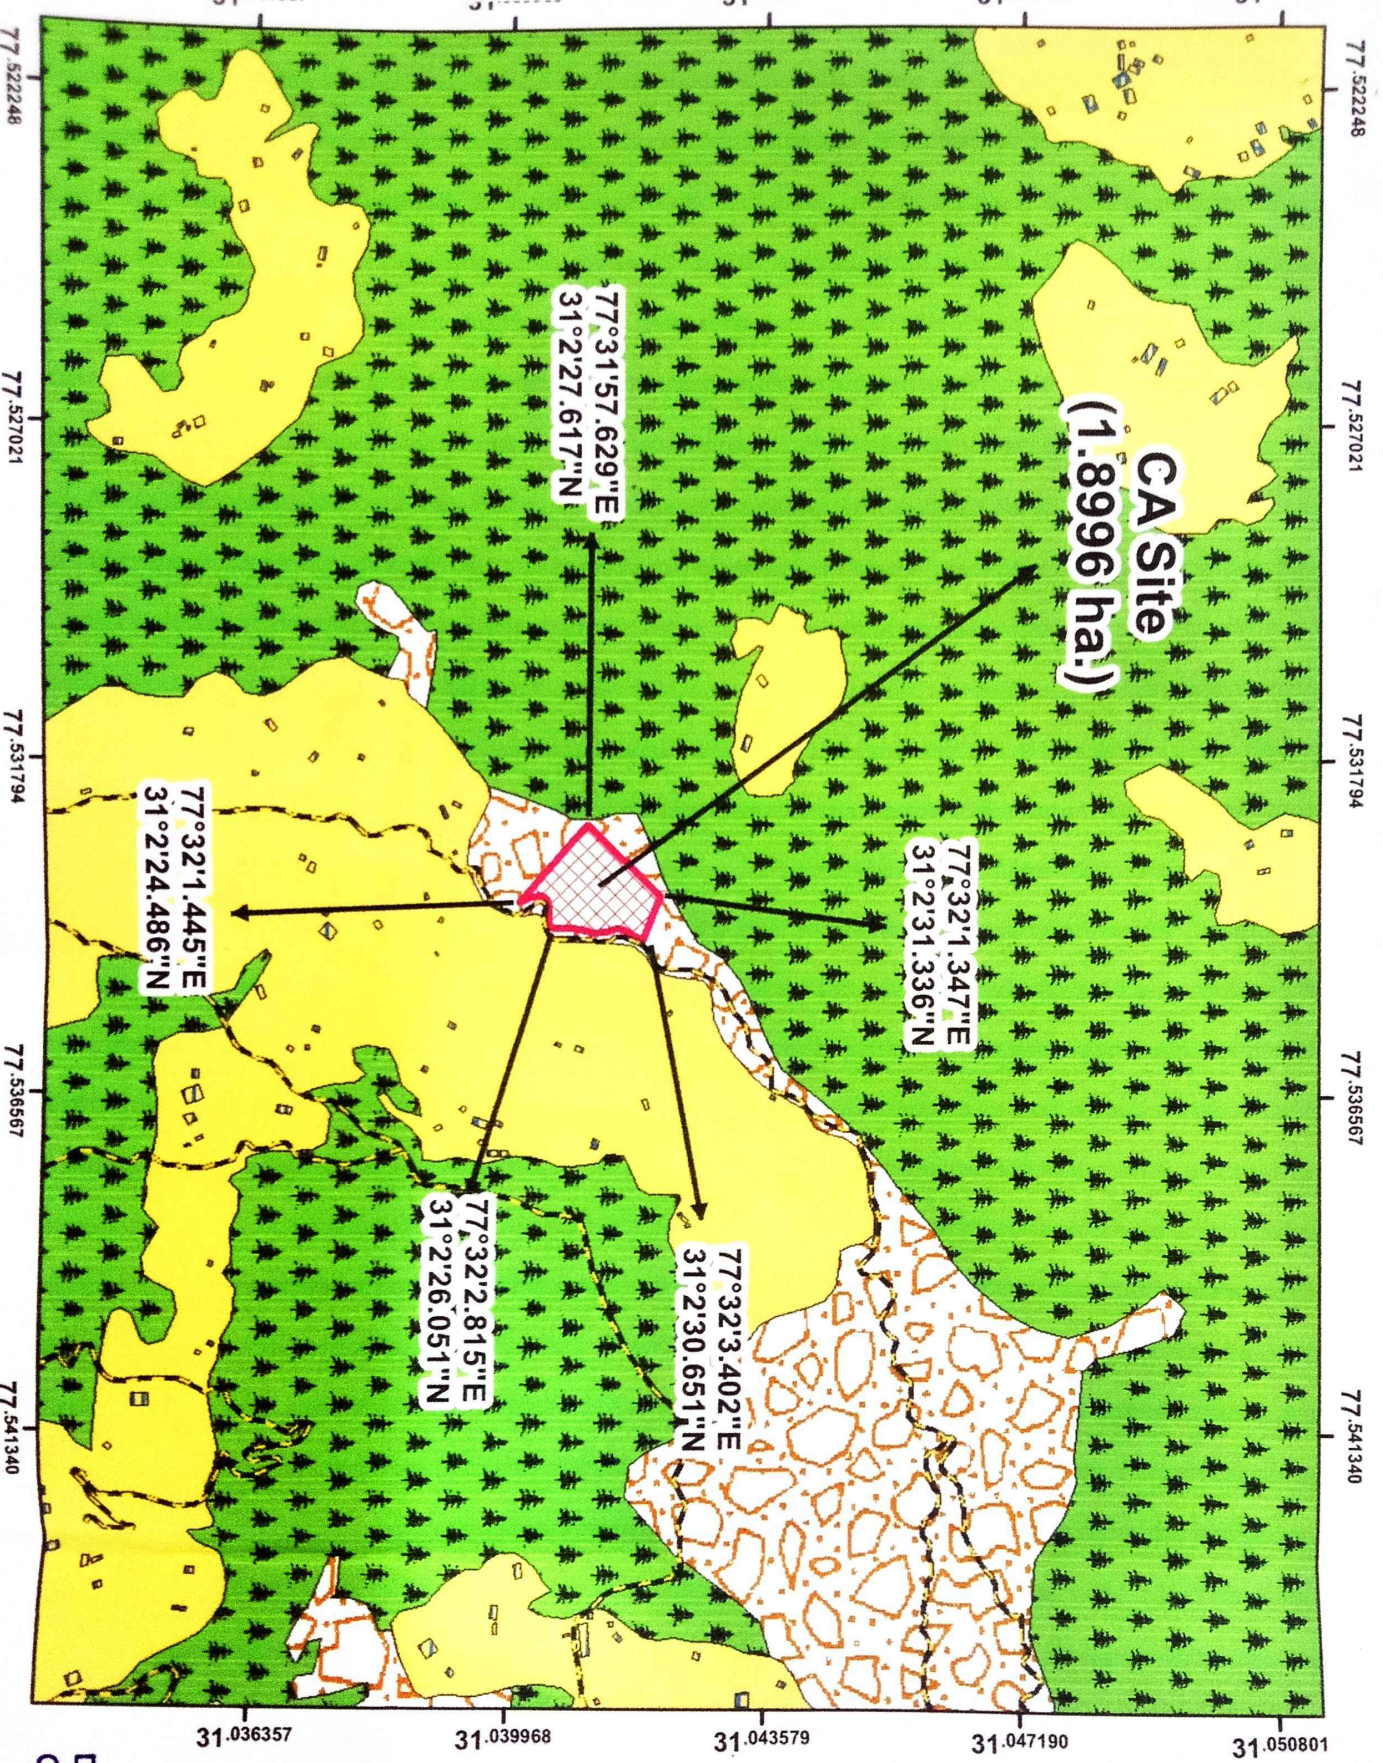

DIGITAL LAND USE MAP

CA Site C/O Proposed Govt. Degree College Chopal Distt. Shimla H.P

Legend

-  Existing Road
-  CA Site
-  Builtup
-  Private Land
-  Open Land
-  Shrub
-  Forest Land

Deputy Conservator of Forests
Chopal Forest Division