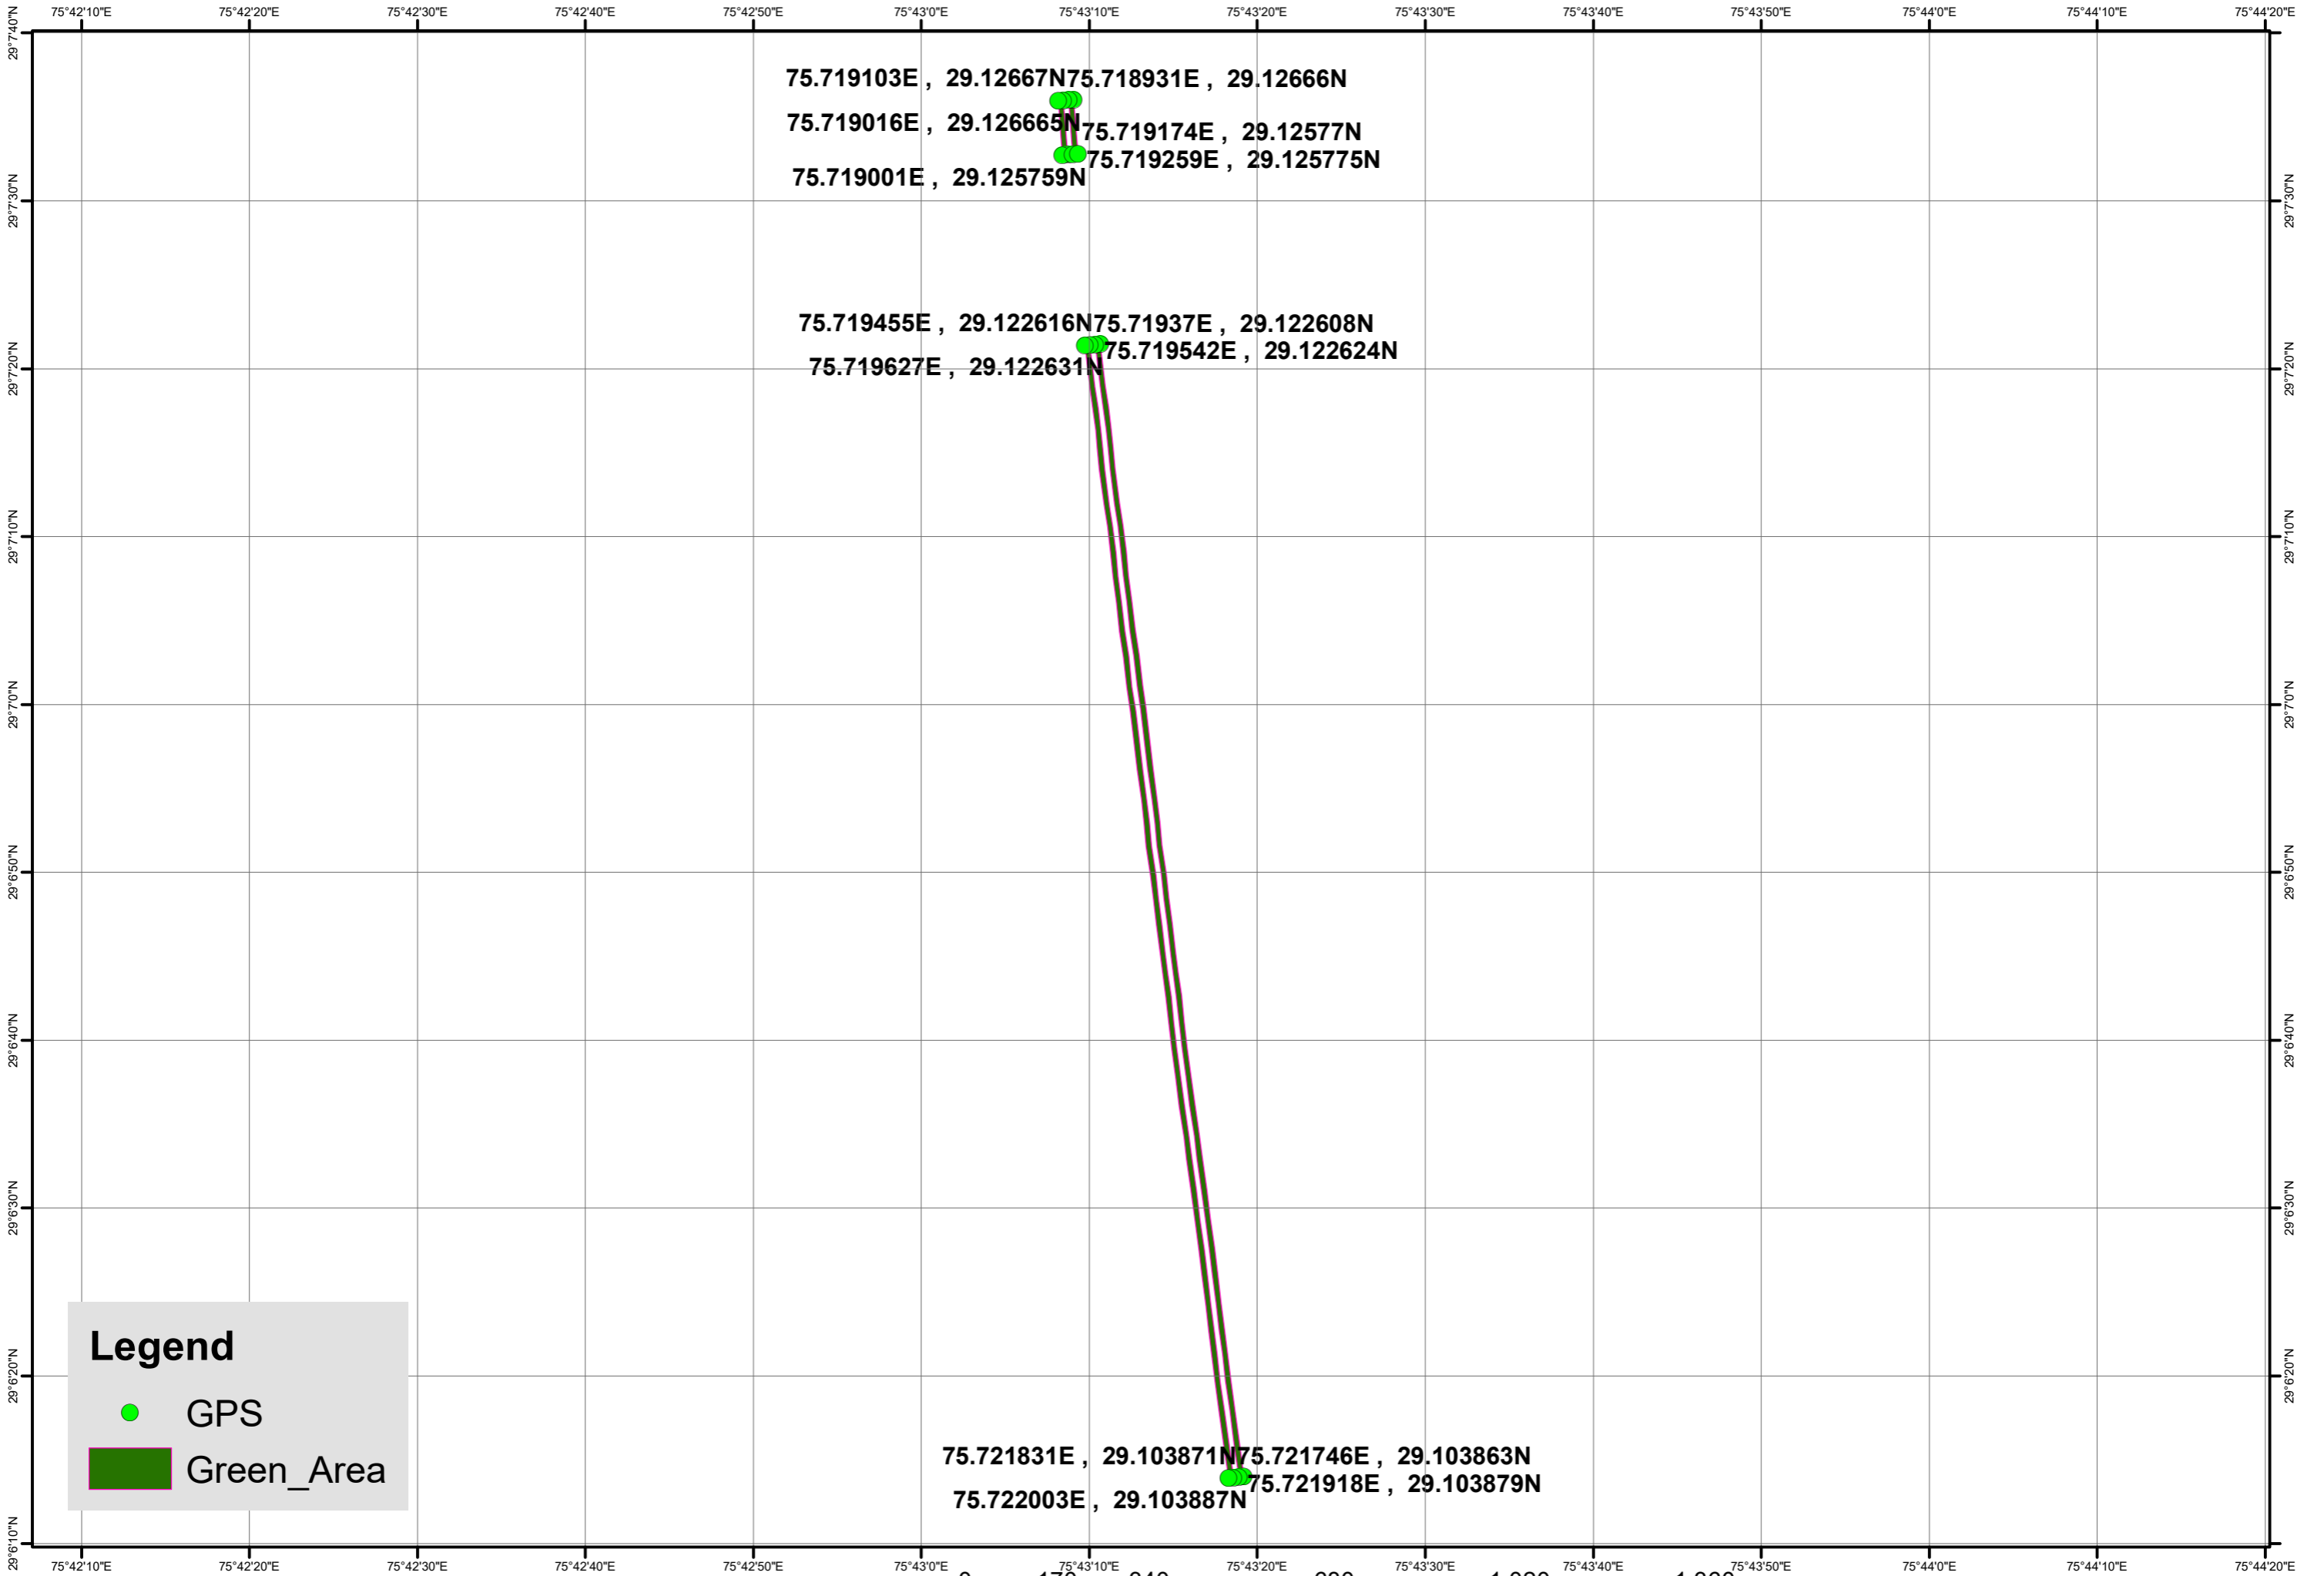

Widening of Hisar-Mangali-Sharwa road in Hisar (Road ID 4763)

Legend

- GPS
- Green_Area