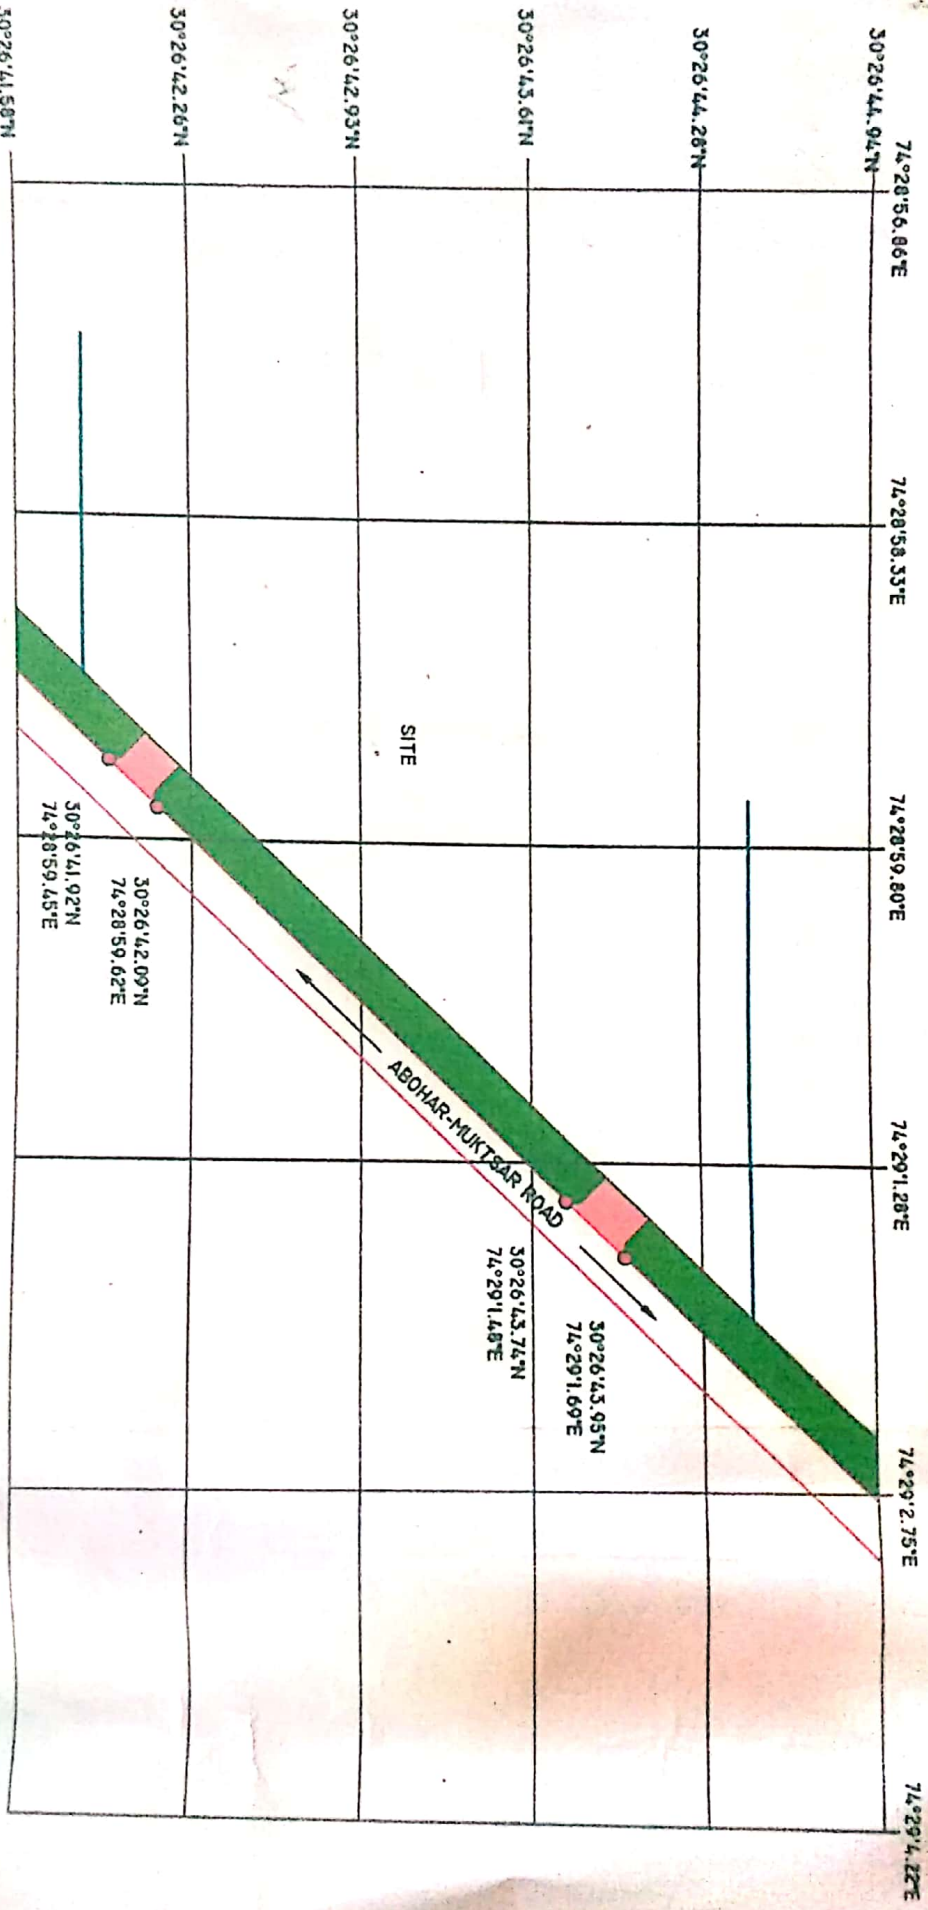

**GEOREFERENCE MAP SHOWING DIVERSION PLAN OF FOREST LAND FOR SANT KABIR EDUCATIONALE SOCIETY AT
 MUKTSAR-ABOHAR ROAD, VILL. RAHURANWALL, TEH. & DISTT. SRI MUKTSAR SAHIB**

LEGEND

- ROAD
- FOREST LAND
- SITE
- GPS POINT
- ADJACENT DIVERTED FOREST LAND