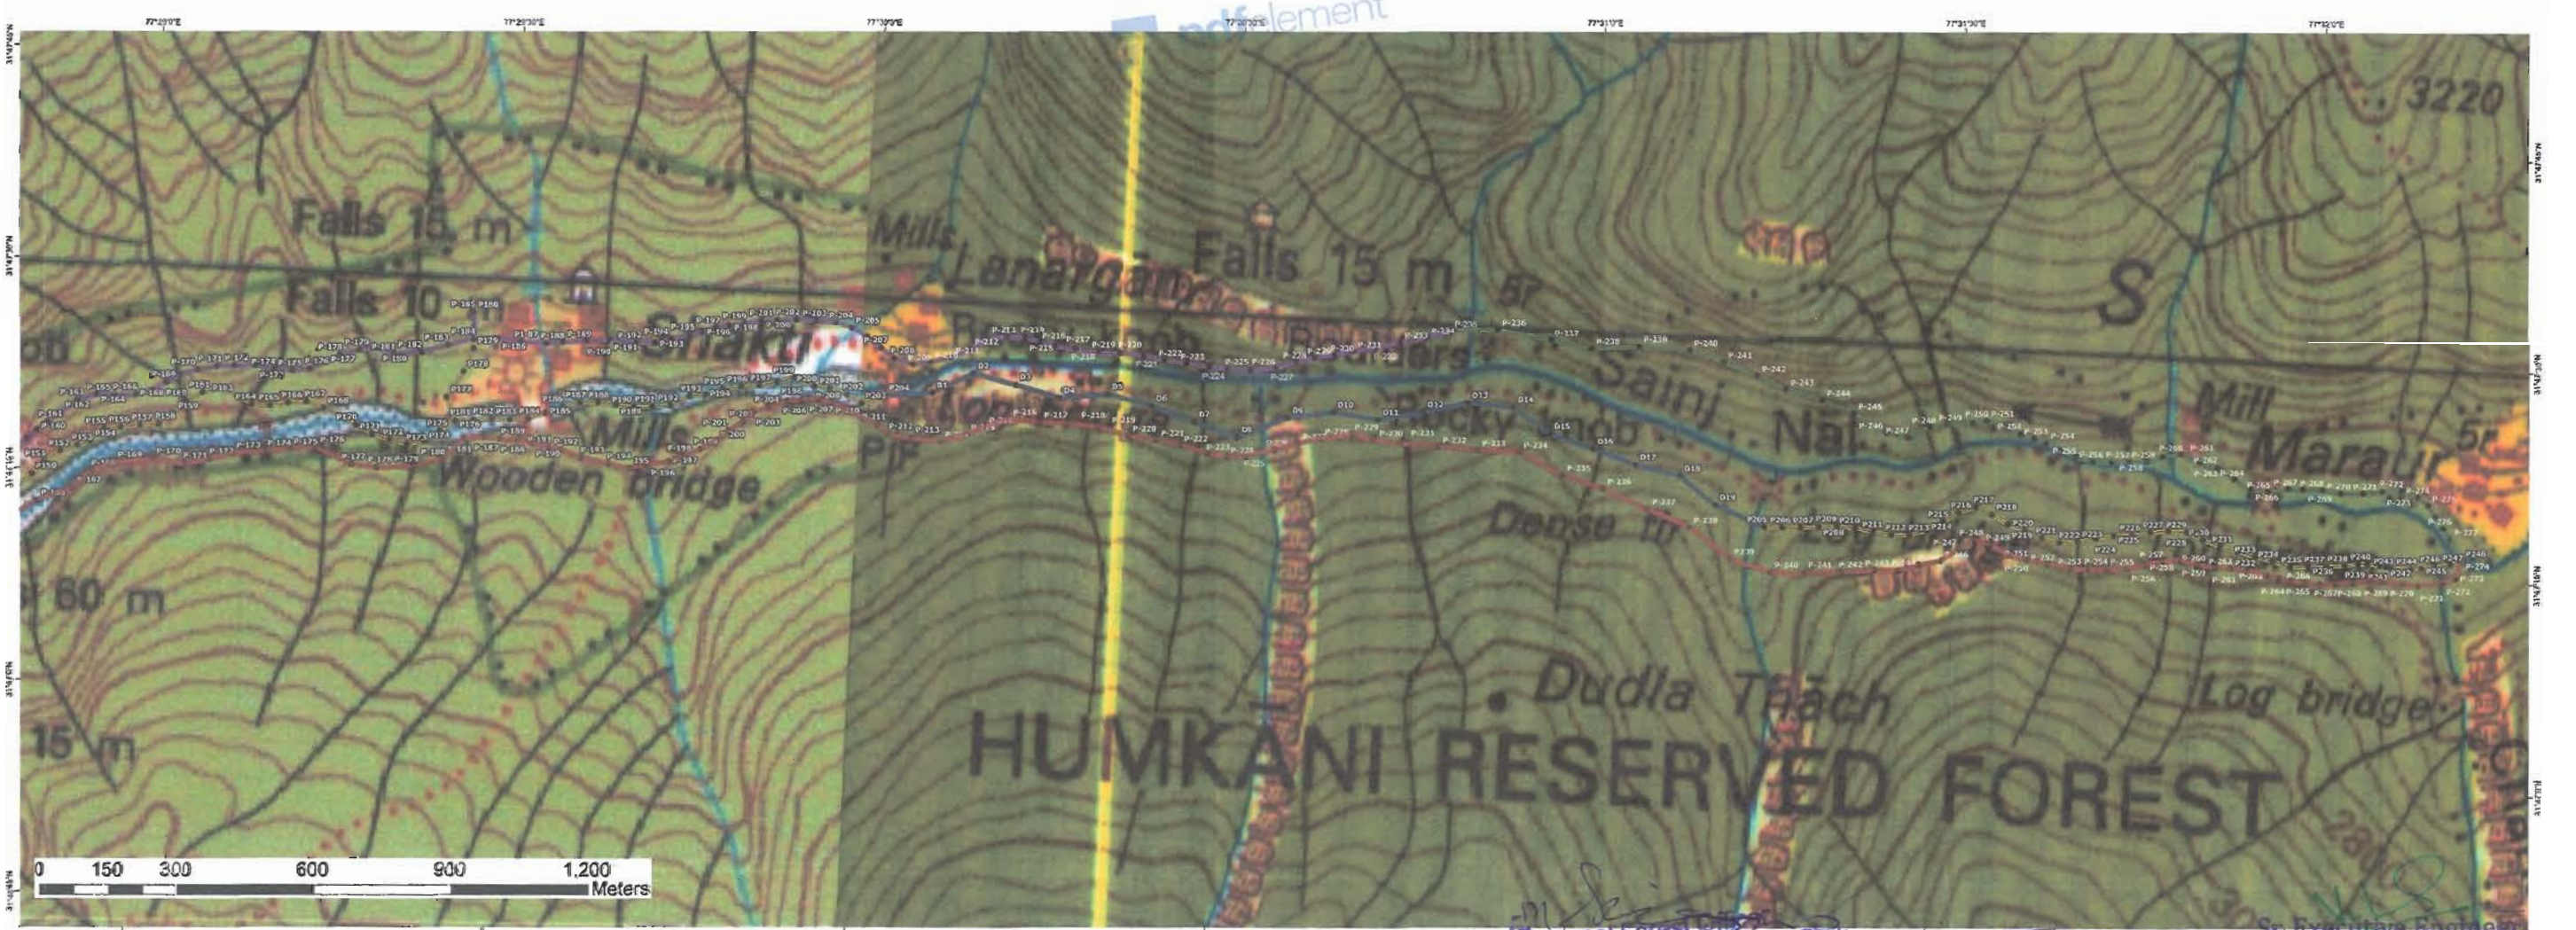

# Construction of 11KV HT Line to the Un-electrified Village. Shagore, Shakti, & Maror in Banjar Block Distt. Kulliu. (H.P.)

Divisional Forest Officer  
Great Himalayan National Park  
Shamshti, Kulliu (H.P.)