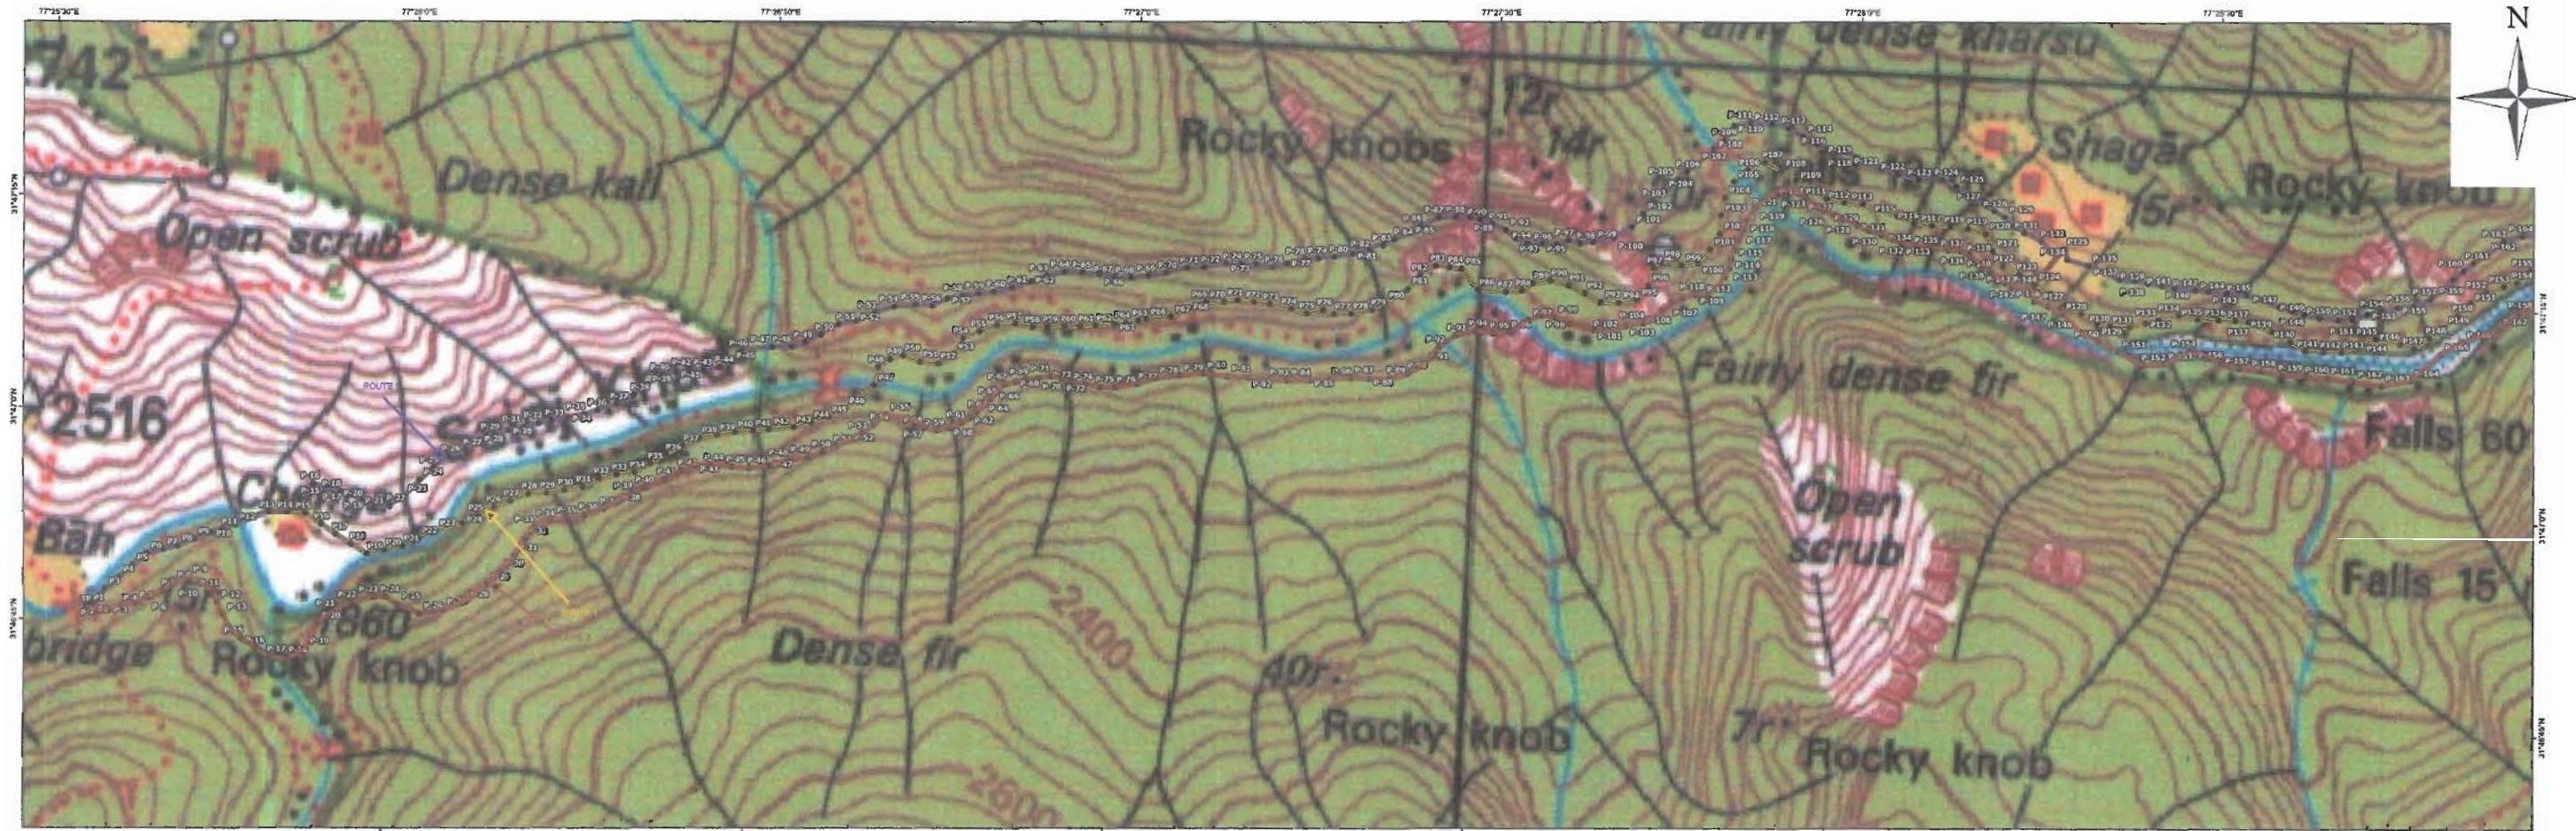

# Construction of 11KV HT Line to the Un-electrified Village. Shagore, Shakti, & Maror in Banjar Block Distt. Kulliu. (H.P.)

Divisional Forest Officer  
Great Himalayan National Park  
Shamshti, Kulliu (H.P.)