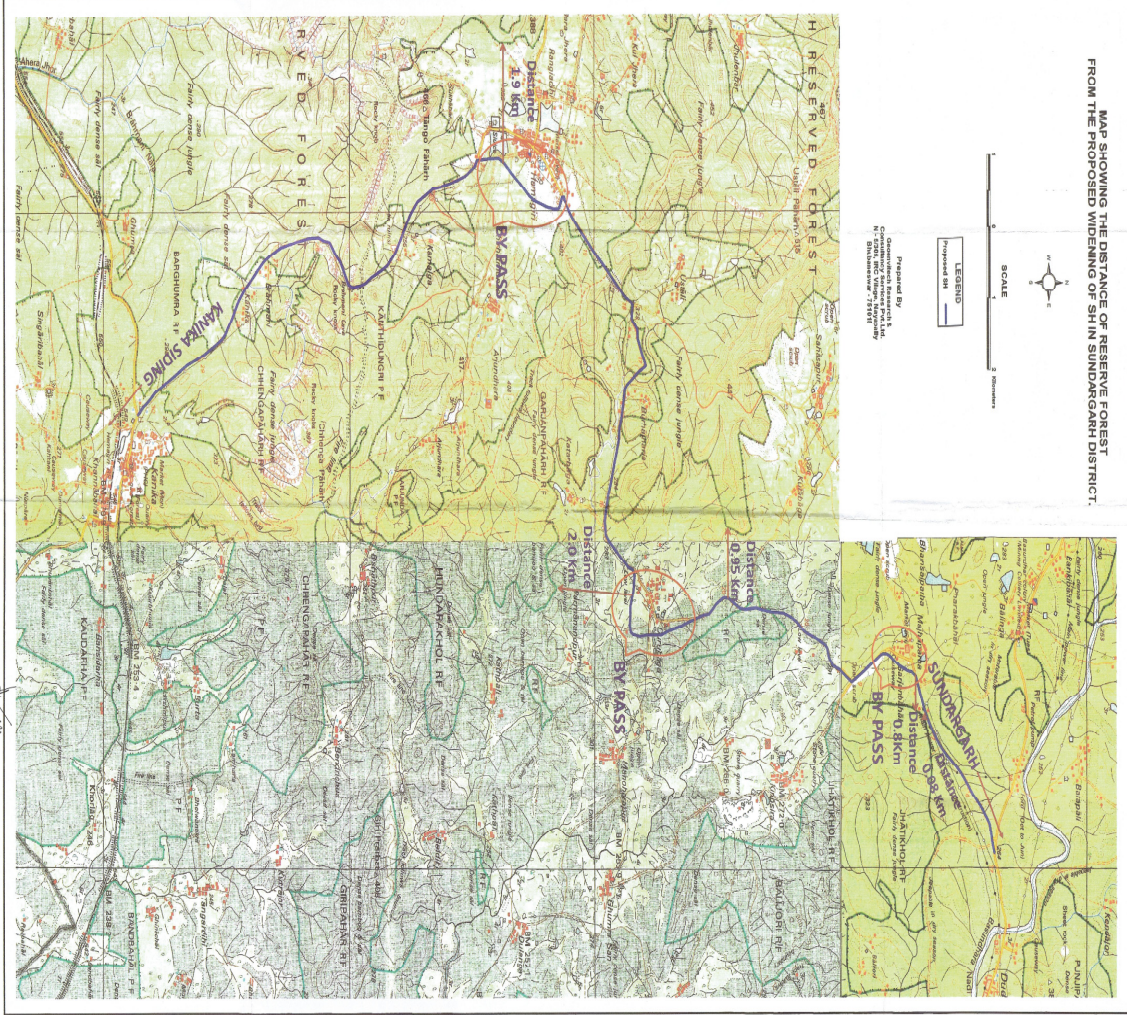

MAP SHOWING THE DISTANCE OF RESERVE FOREST FROM THE PROPOSED WIDENING OF SH IN SUNDANGSIKAM DISTRICT.

LEGEND

SWAT