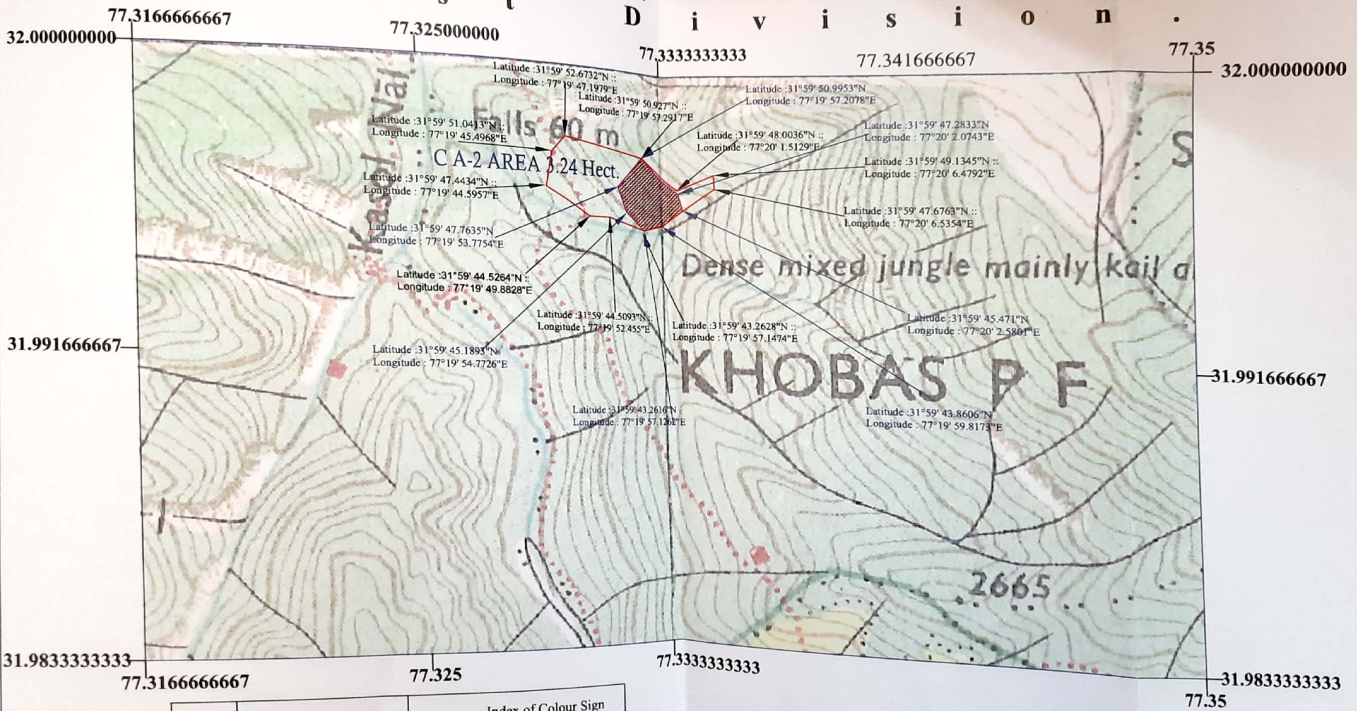

Digital Use Map of Proposed Compensatory Afforestation site
GRAHAN KASOL S.H.E.P.5 MW
Teh. & DISTT. KULLU (HP)
Name of Area:-Komi Gar Garhan Beat, Kasol Block Kasol forest range of Parvati
F o r e s t D i v i s i o n .

SR. NO.	Component	Index of Colour Sign
1	C A-2 AREA 3.24 Hect.	

2cm to 1km
 0 1km
 SOI Toposheet Scale
 1:50000 Sheet No. 53 E/5

[Signature]
 Range Forest Officer
 Forest Range Office
 Kasol

Divisional Forest Officer
 Parvati Forest Division
 Shamsi