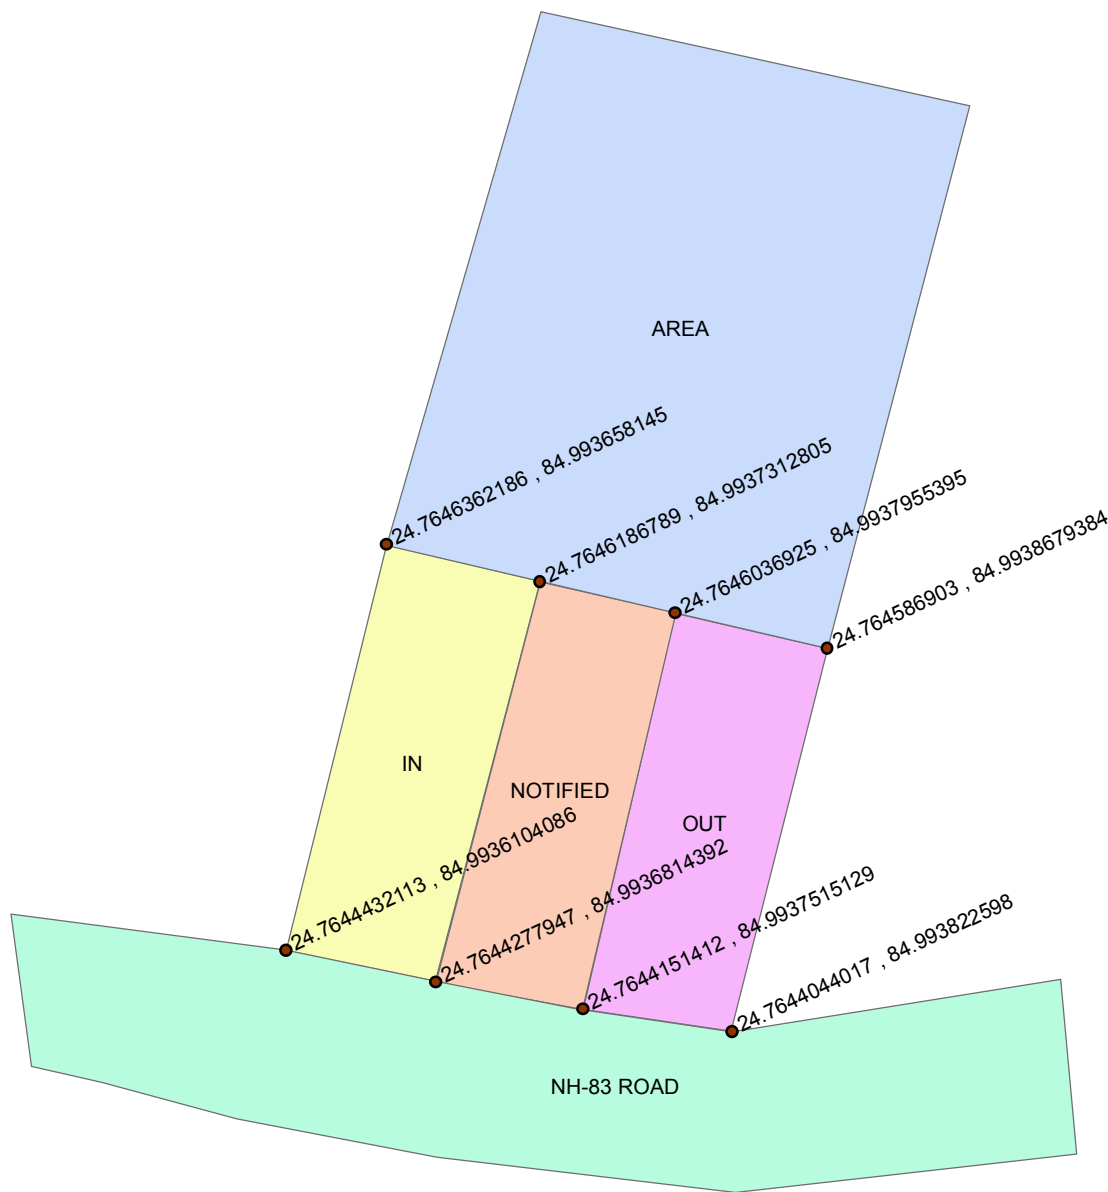

PROPOSED PLAN MAP FOR RETAIL OUTLET ON PAHARPUR-MANPUR ROAD BY SHRI SHANKAR SINGH IN GAYA DIST.

Legend

- GPS

shp NAME

- AREA
- IN
- NH-83 ROAD
- NOTIFIED
- OUT