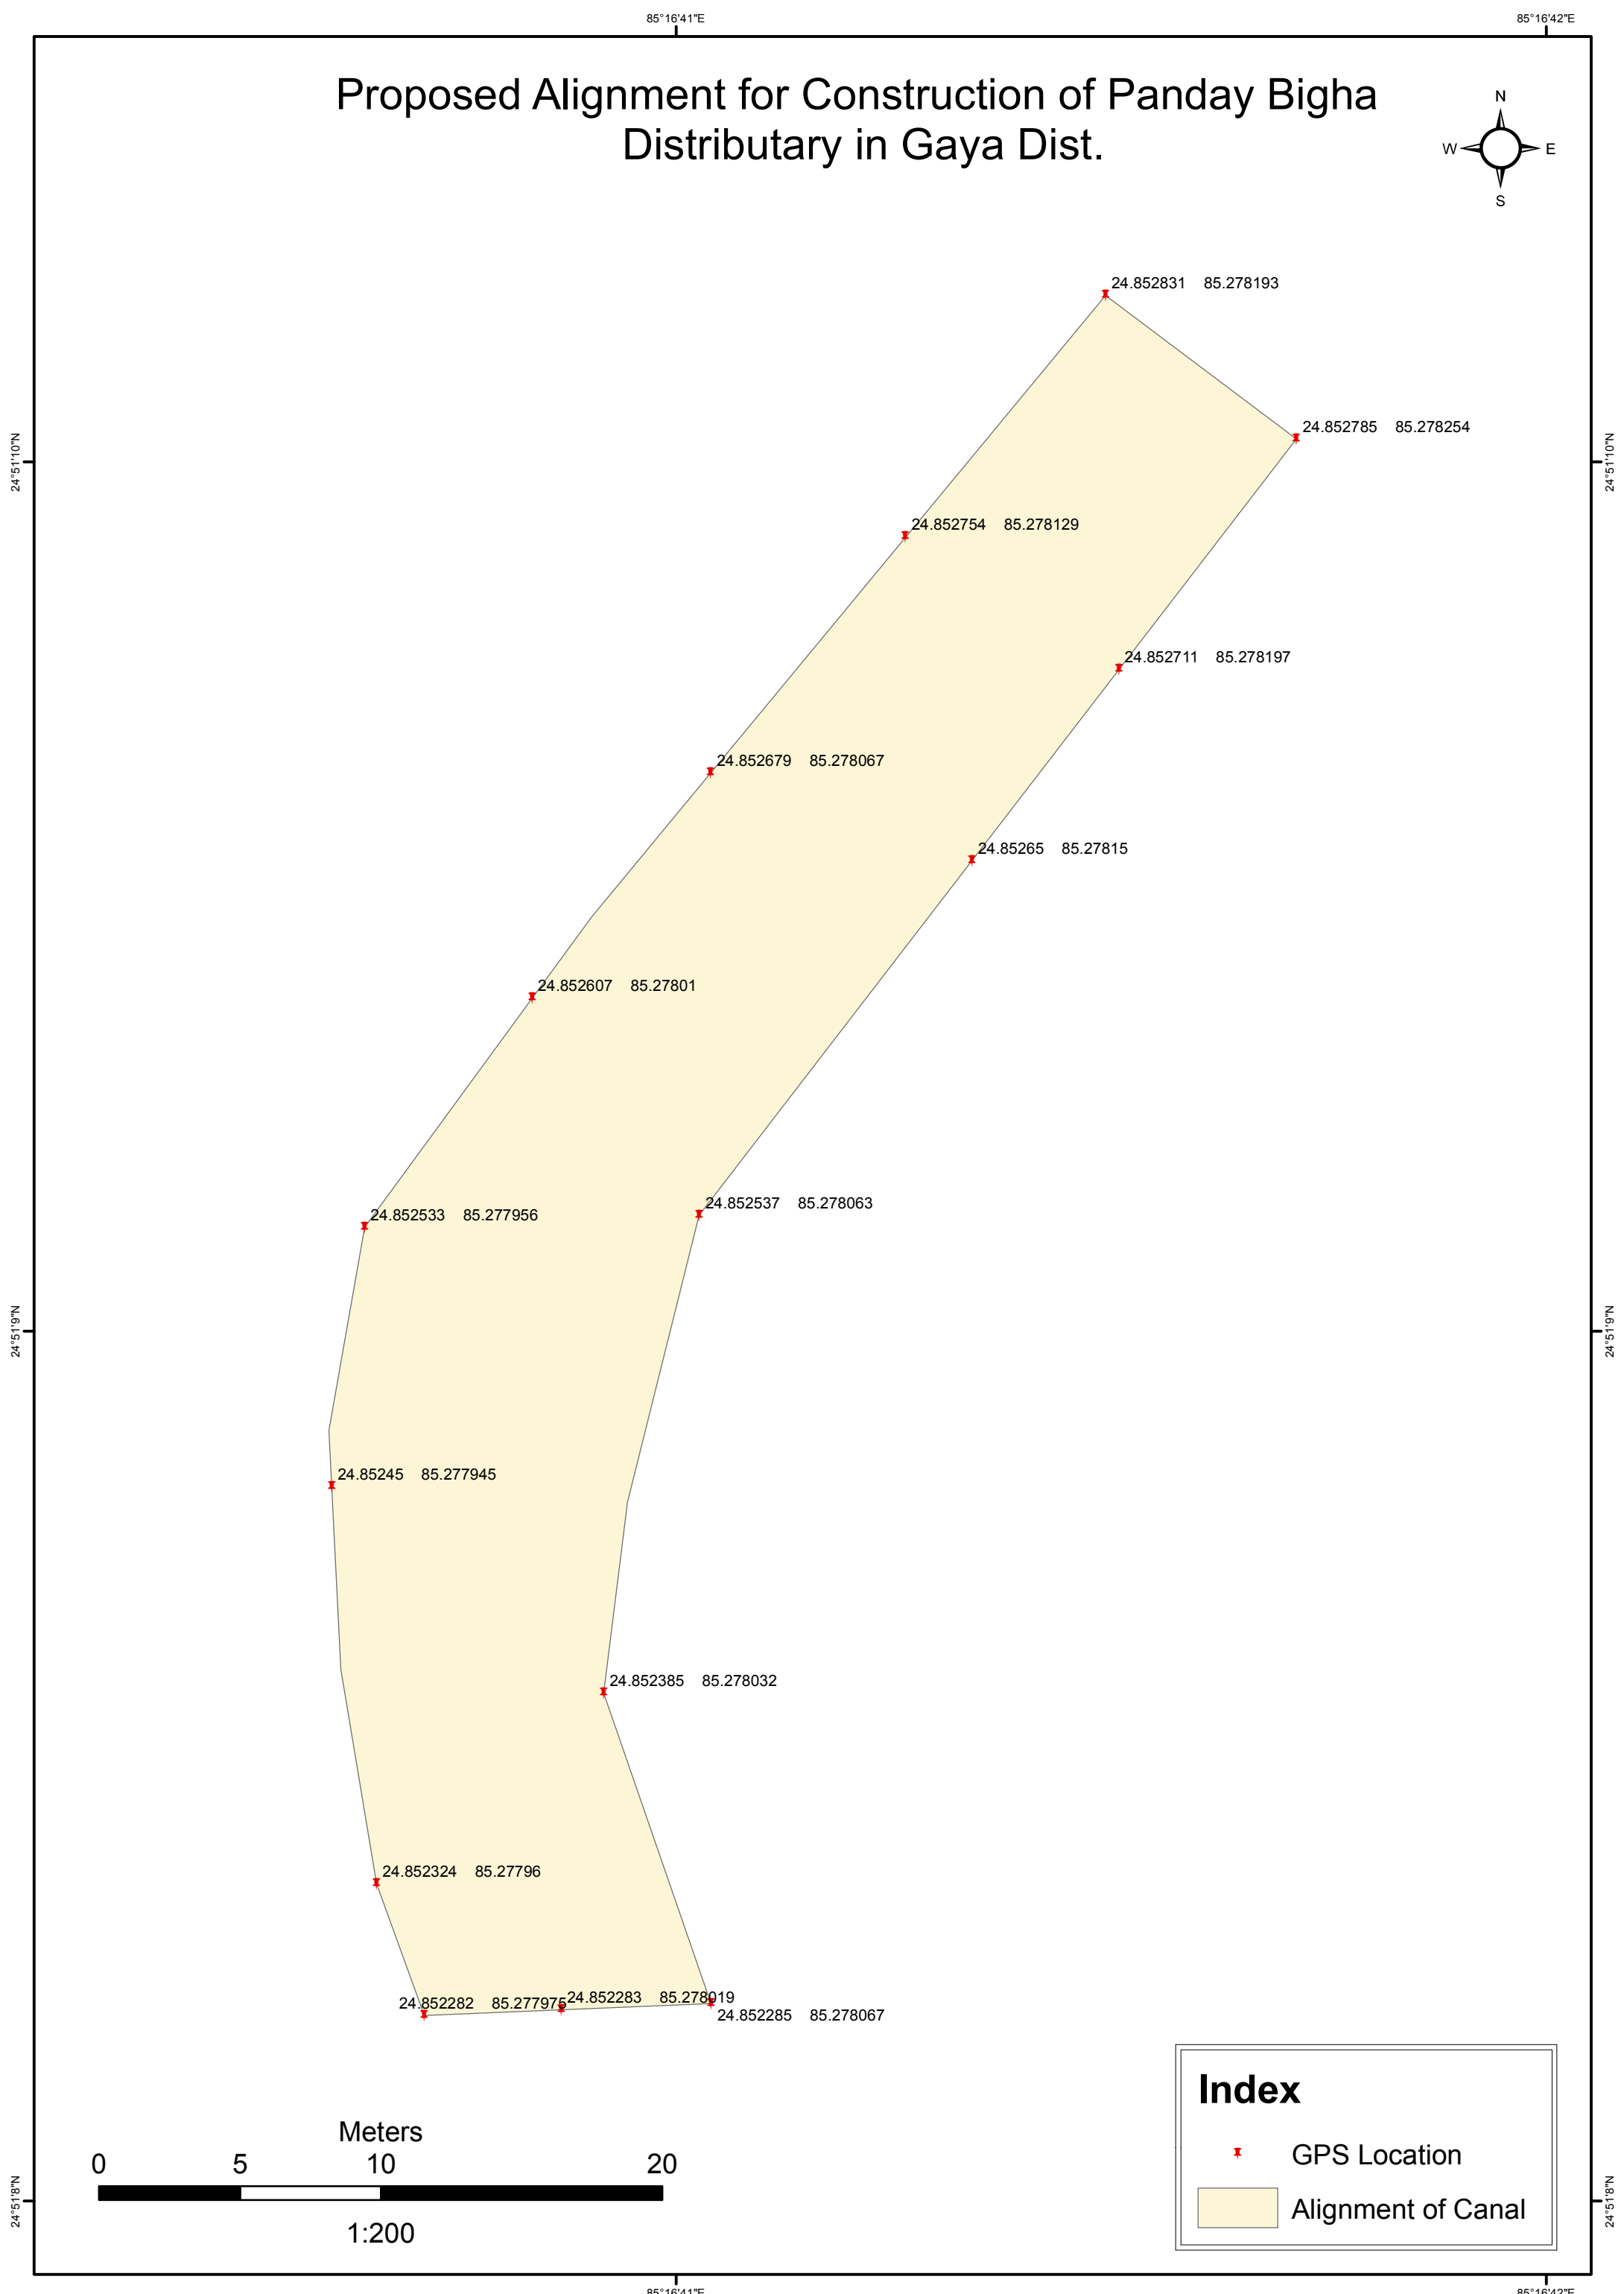

Proposed Alignment for Construction of Panday Bigha Distributary in Gaya Dist.

Index

- GPS Location
- Alignment of Canal