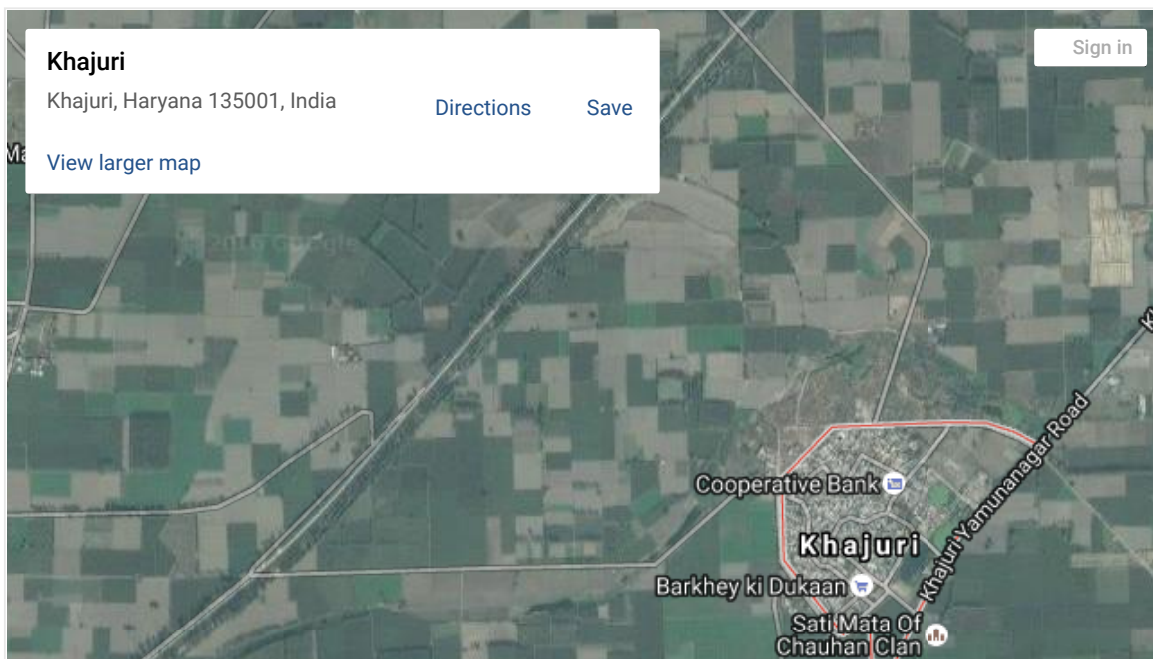

INDIAN VILLAGE DIRECTORY

[Home](#) » [Haryana](#) » [Yamunanagar](#) » [Jagadhri](#) » [Khajuri](#)

GOQii Health Ecosystem

Do more than just calorie tracking. Start at as low as Rs. 11/day. Buy now! Go to goqii.com

Khajuri

Block / Tehsil → [Jagadhri](#)

District → [Yamunanagar](#)

State → [Haryana](#)

About Khajuri

According to Census 2011 information the location code or village code of Khajuri village is 057783. Khajuri village is located in Jagadhri Tehsil of Yamunanagar district in Haryana, India. It is situated 15km away from sub-district headquarter Jagadhri and 15km away from district headquarter Yamunanagar. As per 2009 stats, Khajuri village is also a gram panchayat.

The total geographical area of village is 354 hectares. Khajuri has a total population of 1,472 peoples. There are about 259 houses in Khajuri village. Yamuna Nagar is nearest town to Khajuri.

Google Map of Khajuri