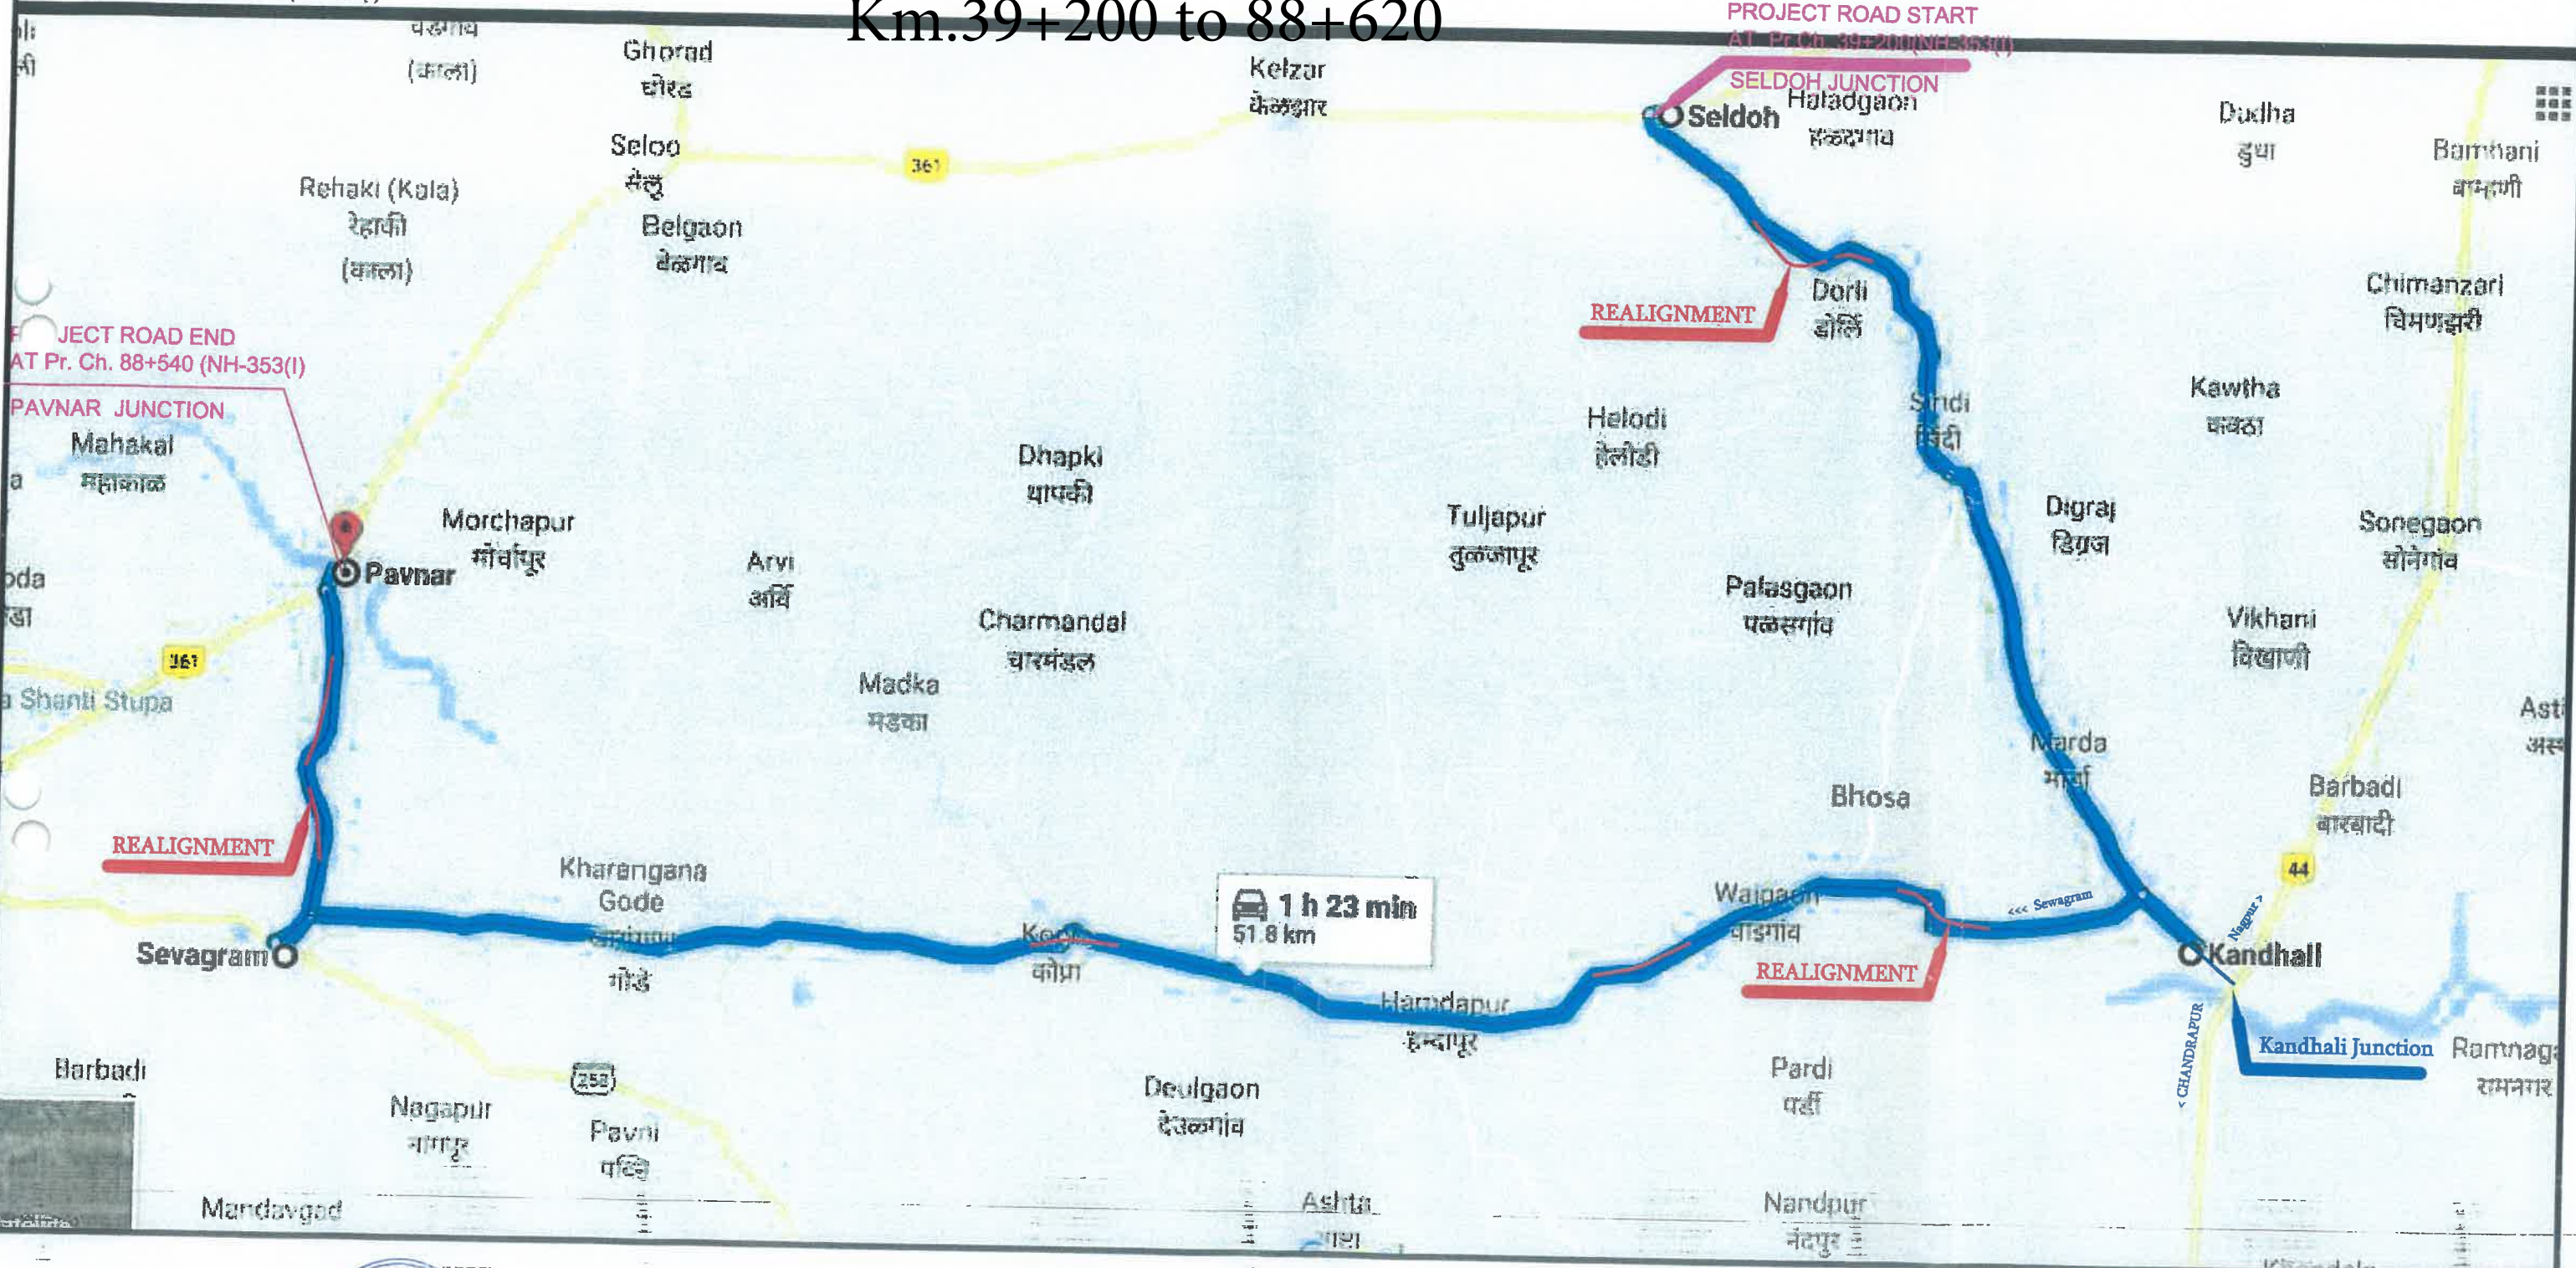

GOOGLE MAP
WARDHA DISTRICT
(MAHARASHTRA)
SELDOH TO PAVNAR (NH-353(I))

LEGEND:-
Project Road
Realignment

Seldoh To Pavnar(NH-353 I)

Km.39+200 to 88+620

Executive Engineer
National Highway Division
Nagpur.