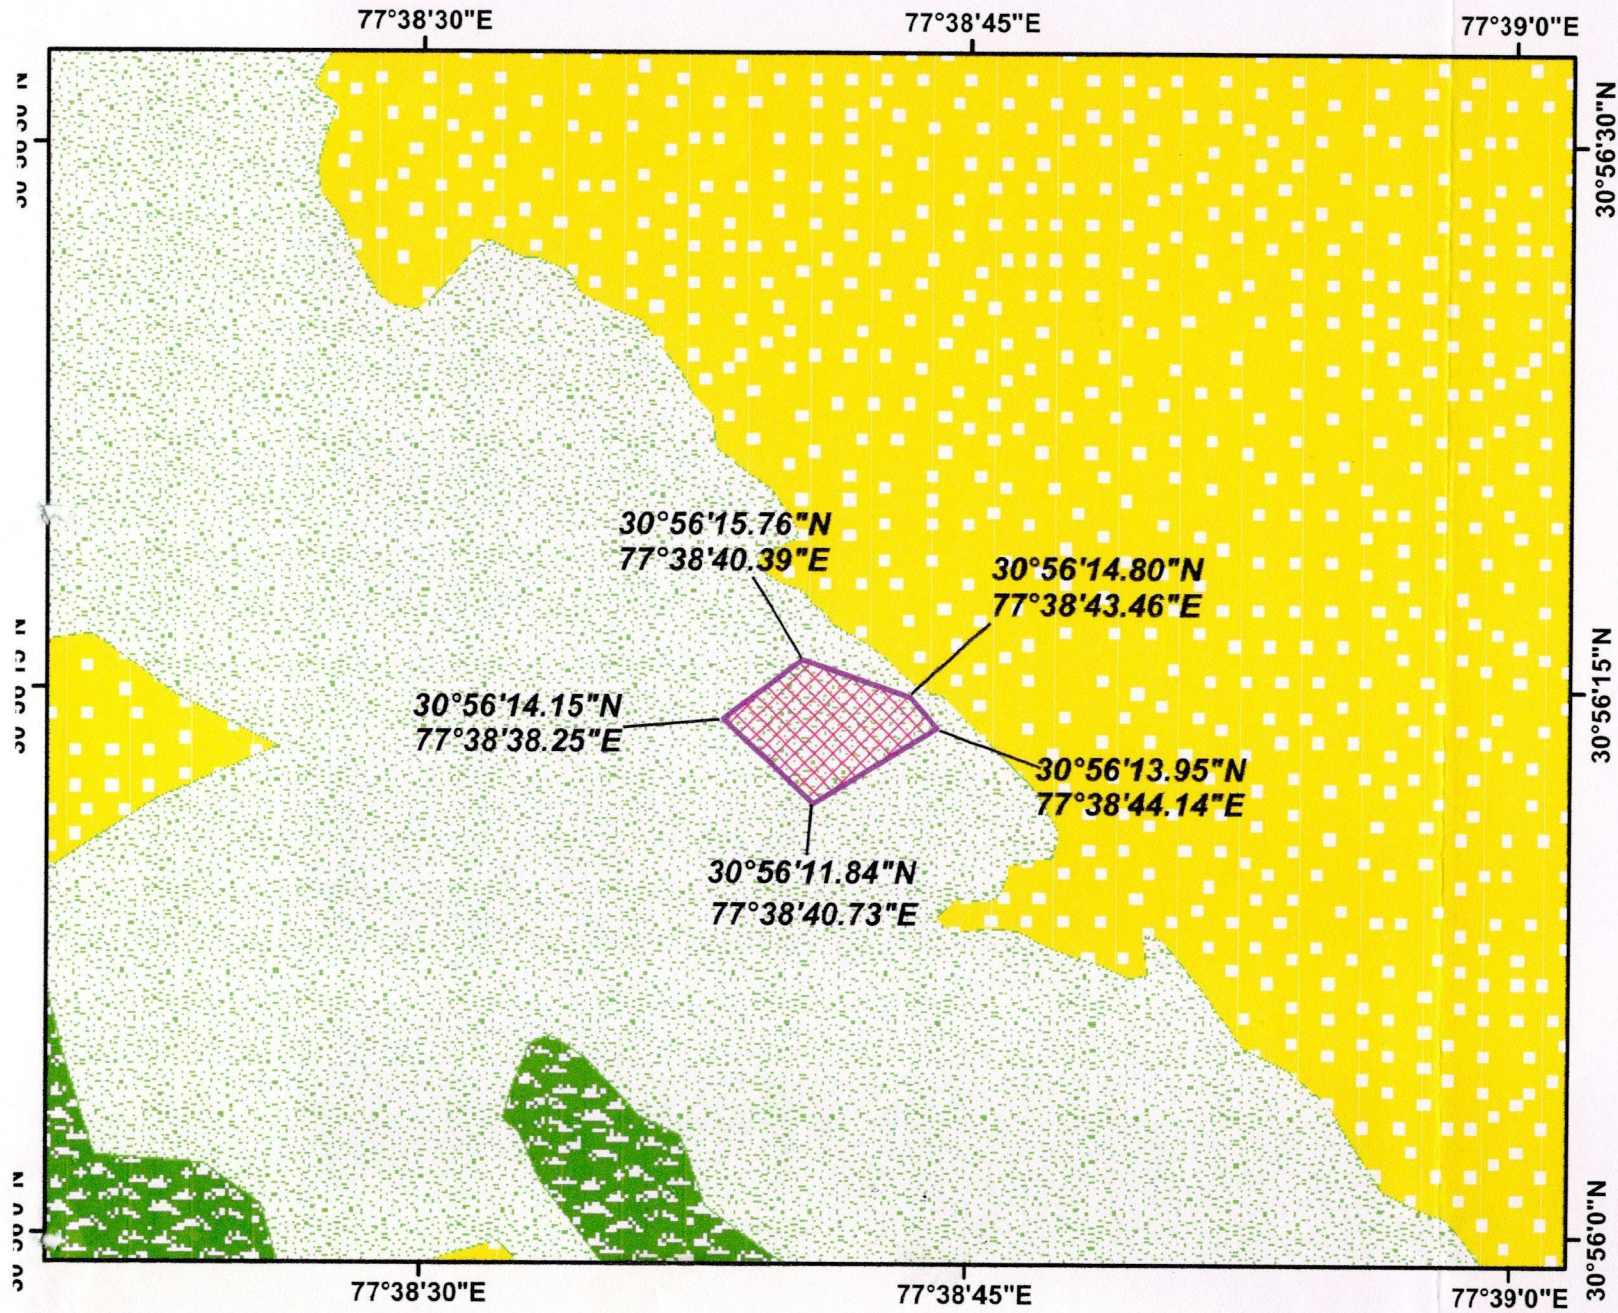

46

Digital Landuse Map for C/o Helipad at Shawala, Tehsil Nerwa, District Shimla, H.P

Legend

-  Proposed CA
-  Forest Land
-  Open Land
-  Private Land

ASG
Divisional Forest Officer
Chopal Forest Division