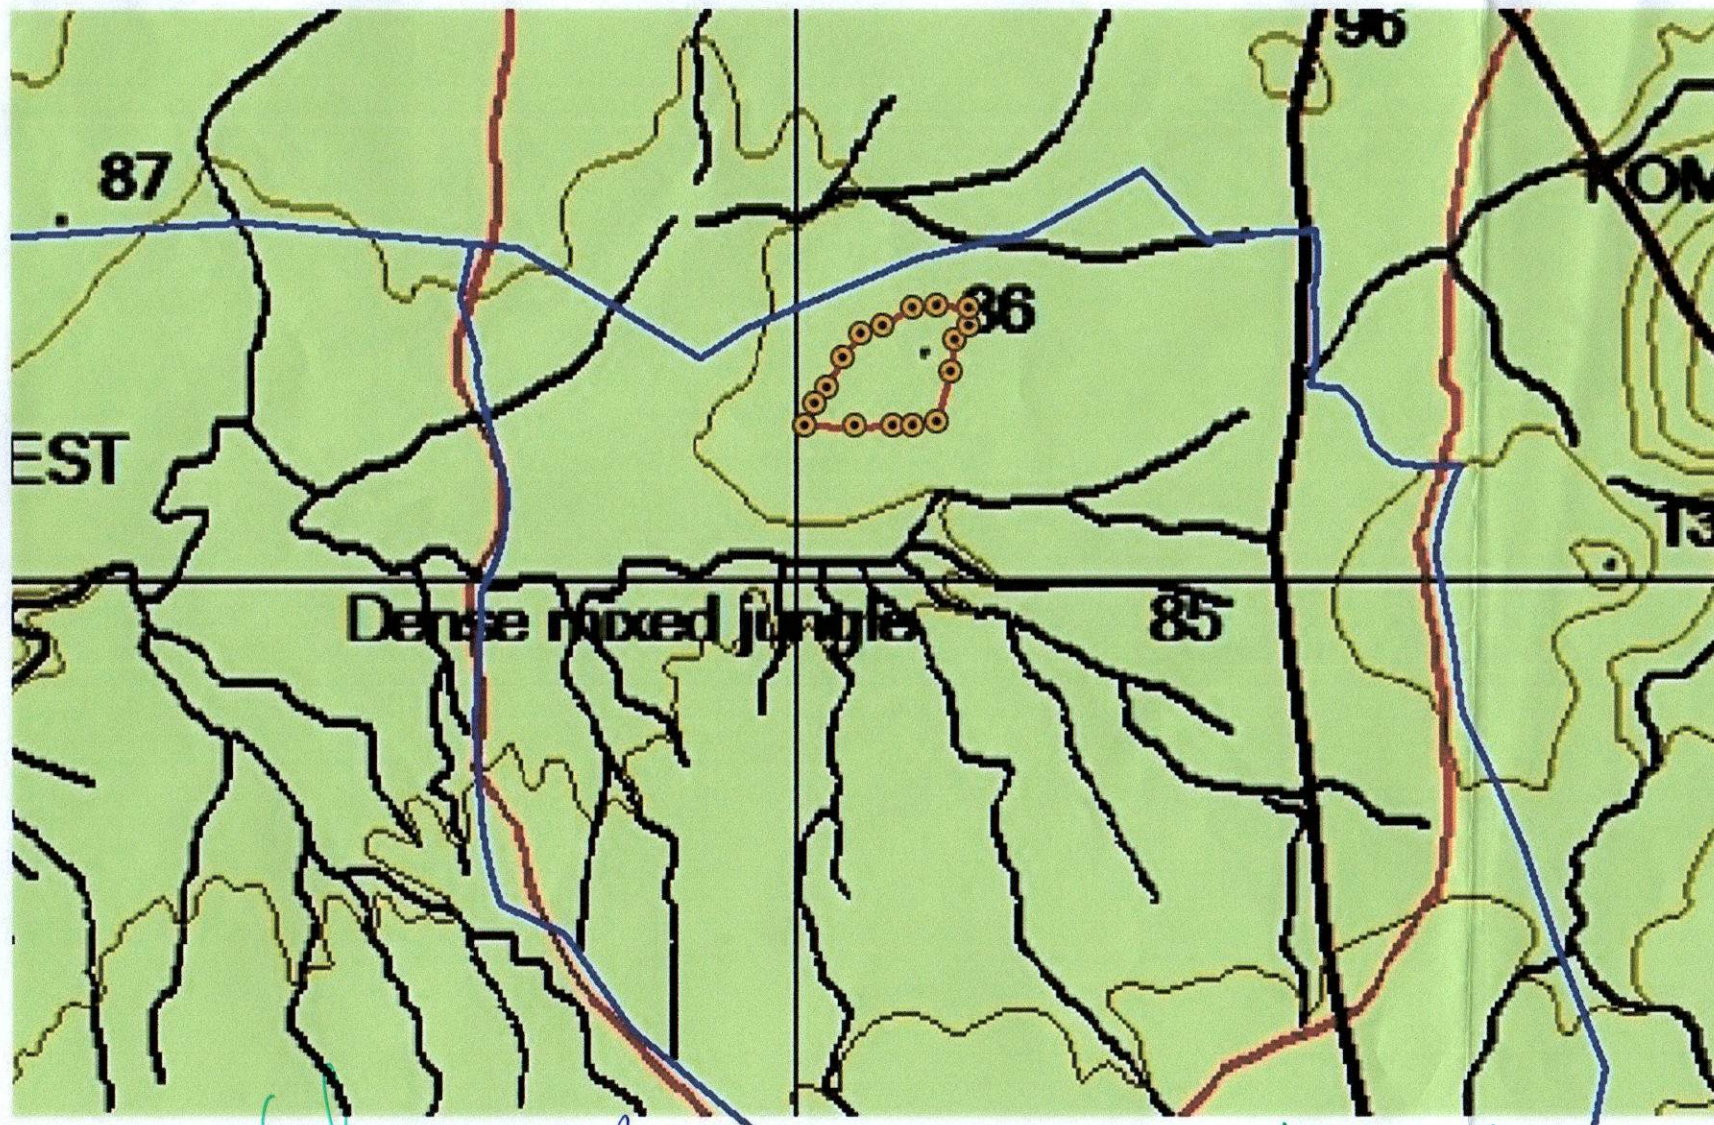

Location Map of Degraded Forest Area in Thimmampeta RF in Compartment no 376 in Kothagundalapadu west beat of Gundalapadu Section of Mulakalapally Range

S No	Lat	Long
1	17.58872	80.96045
2	17.58837	80.9599
3	17.58822	80.95944
4	17.58777	80.9591
5	17.58716	80.95881
6	17.58685	80.95858
7	17.58643	80.9584
8	17.58643	80.95934
9	17.58646	80.96008
10	17.58646	80.96046
11	17.58653	80.96094
12	17.58748	80.96119
13	17.58809	80.96126
14	17.58838	80.96155
15	17.58871	80.96155
16	17.58876	80.96094