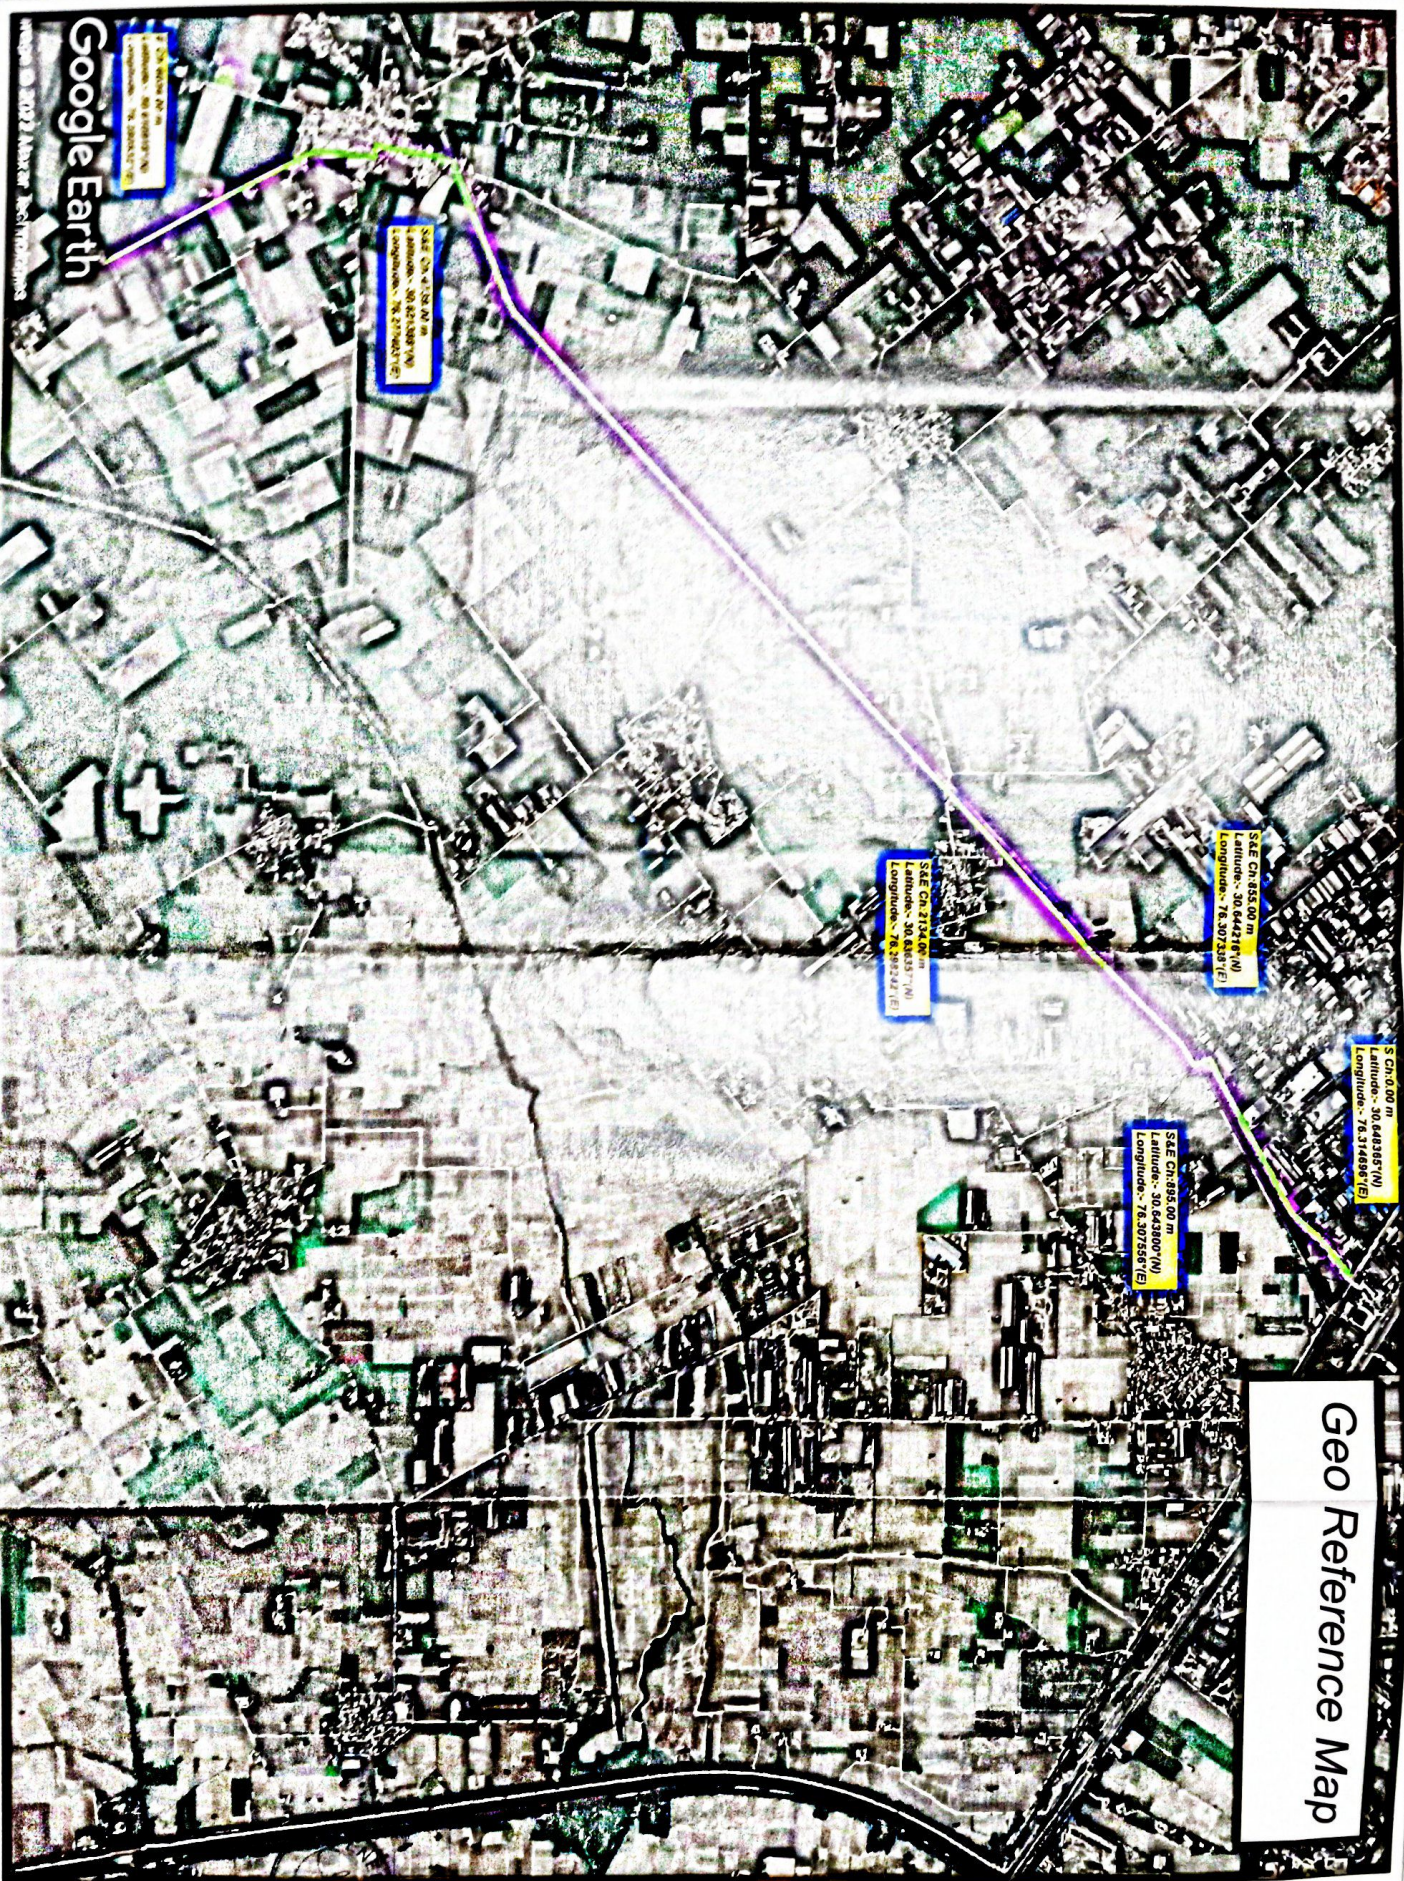

Google Earth

Images © 2022 Airbus "Bici" Imagery

S&E Ch: 138.00 m
Latitude: -30.644216° (W)
Longitude: 76.307333° (E)

S&E Ch: 2134.00 m
Latitude: -30.64433° (W)
Longitude: 76.307333° (E)

S&E Ch: 853.00 m
Latitude: -30.644216° (W)
Longitude: 76.307333° (E)

S&E Ch: 853.00 m
Latitude: -30.643000° (W)
Longitude: 76.307556° (E)

S Ch: 0.00 m
Latitude: -30.64433° (W)
Longitude: 76.314886° (E)

Geo Reference Map

COUNTER SIGNED

27 SEP 2022
Divisional Forest Officer
Patiala Forest Division
PATIALA