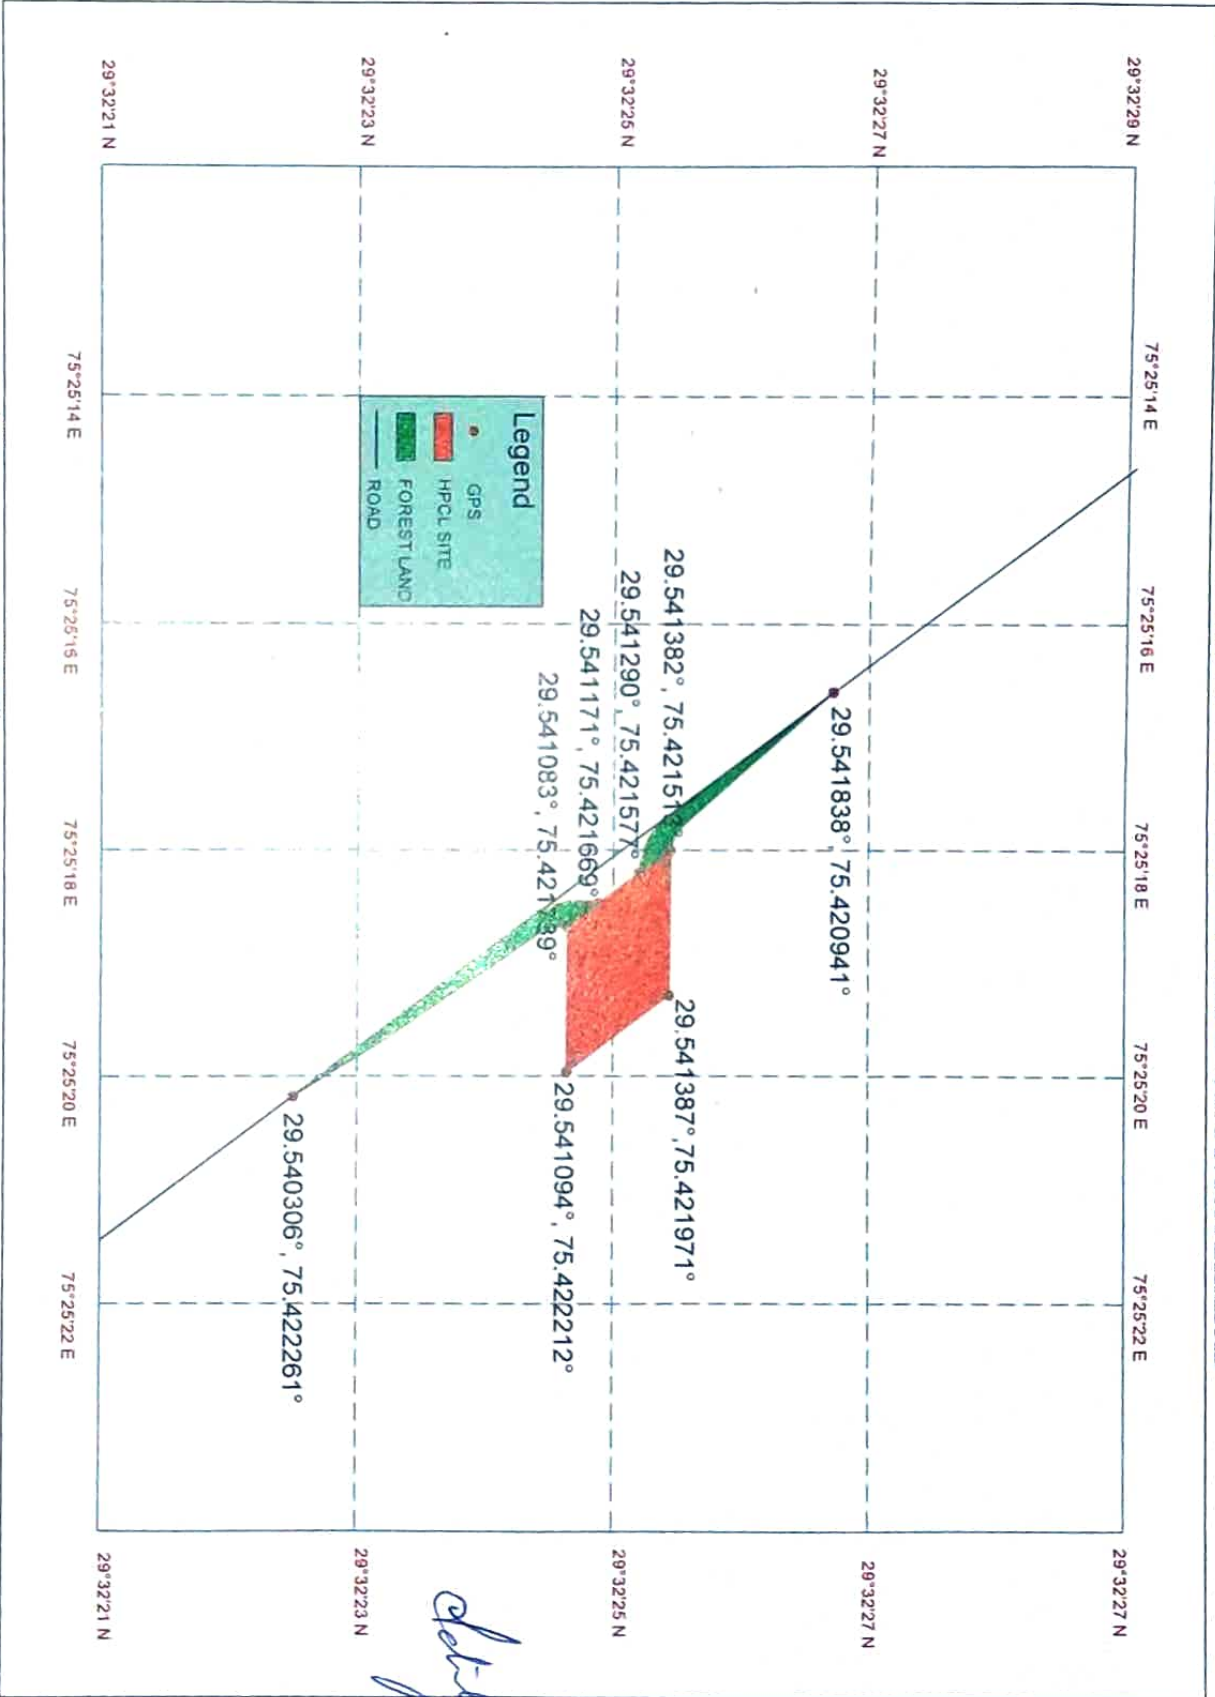

D.G.P.S. MAP OF ACCESS OF ROAD OF RETAIL OUTLET ON DAULATPUR -FATEHABAD ROAD RD 3.509 (RHS) AT VILLAGE DAULATPUR HIZRAWAN KALAN TEH & DISTT. FATEHABAD

Handwritten signature