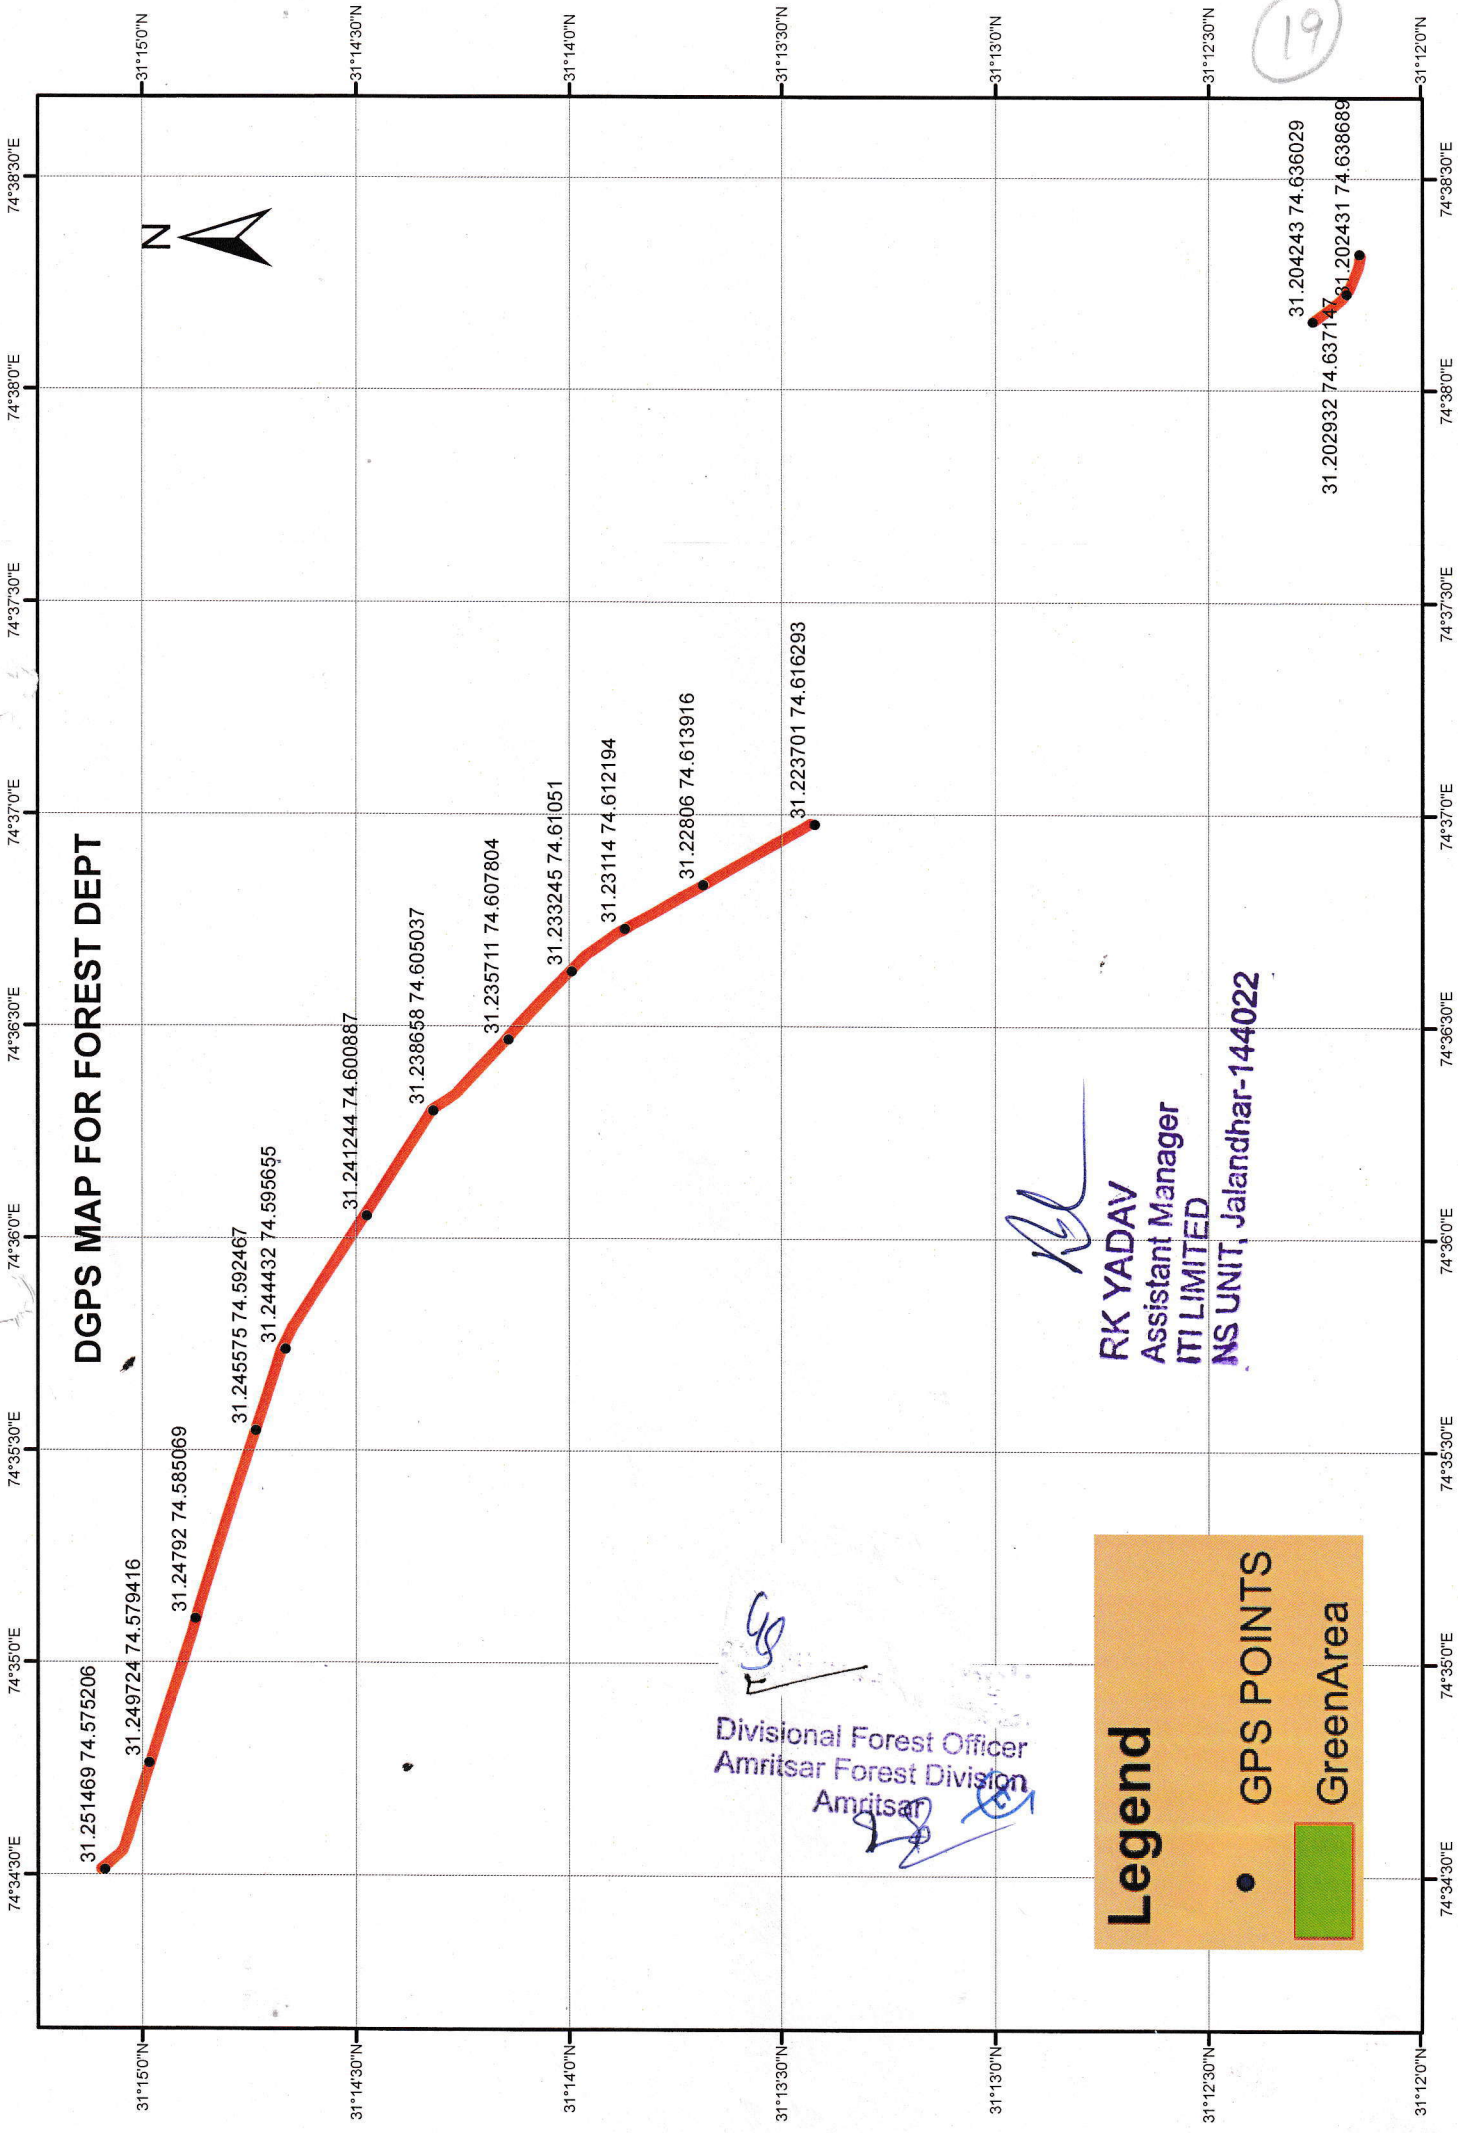

DGPS MAP FOR FOREST DEPT

[Signature]
 Divisional Forest Officer
 Amritsar Forest Division
 Amritsar

[Signature]
 RK YADAV
 Assistant Manager
 ITI LIMITED
 NS UNIT, Jalandhar-144022

Legend

- GPS POINTS
- GreenArea