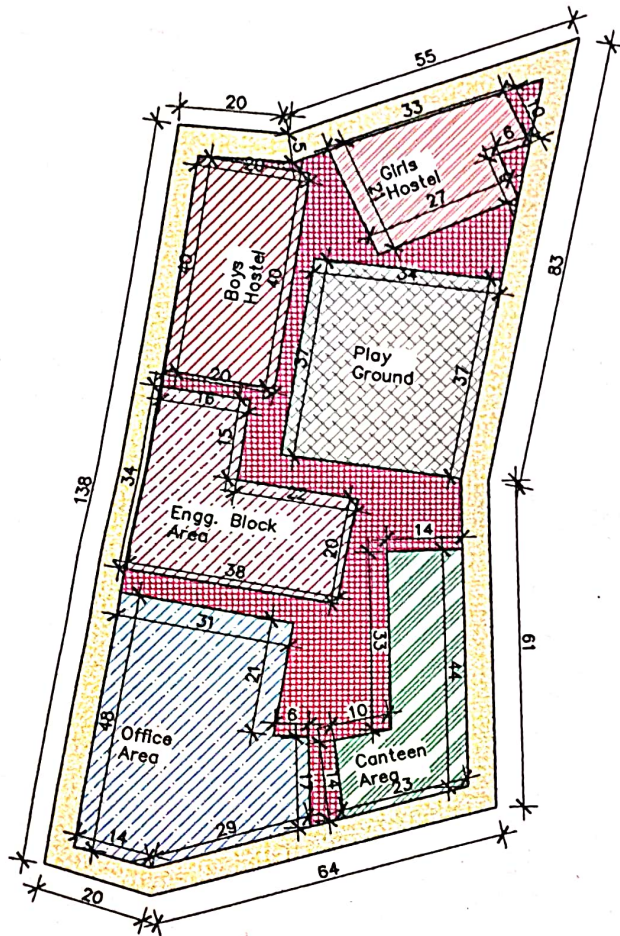

**Layout plan of Govt. Polytechnical
Jandaur in Jaswan Distt. Kangra (H.P.)**

Scale: - 1 : 100
Dimensions :- Metre

Project:-
Proposed Poly-technical college
at Jandor (Kangra) Distt. Shimla
(H.P.)

Component Area Details:-

Boys Hostel	- 0.080 Ha
Girls Hostel	- 0.061 Ha
Playground	- 0.124 Ha
Engg. Block Area	- 0.100 Ha
Canteen Area	- 0.076 Ha
Office Area	- 0.15 Ha
Set Back Area	- 0.2065 Ha
Circulation area	- 0.1943 Ha
Total Area	- 0.9918 Ha

References:-

Boys Hostel	-	
Girls Hostel	-	
Play Ground	-	
Engg. Block Area	-	
Canteen Area	-	
Office Area	-	
Circulation area	-	
Set Back Area	-	

VASTUKAR & ASSOCIATES
ARCHITECT ENGINEERS ESTIMATORS
LANDSCAPERS INTERIOR DESIGNER
CONTRACTOR AND CONSULTANT

Scale: - 1 : 100
Dimensions :- Metre

Project:-
Proposed Poly-technical college
at Jandor (Kangra) Distt. Shimla
(H.P.)

Component Area Details:-	
Boys Hostel	- 0.080 Ha
Girls Hostel	- 0.061 Ha
Playground	- 0.124 Ha
Engg. Block Area	- 0.100 Ha
Canteen Area	- 0.076 Ha
Office Area	- 0.15 Ha
Set Back Area	- 0.2065 Ha
Circulation area	- 0.1943 Ha
Total Area	- 0.9918 Ha