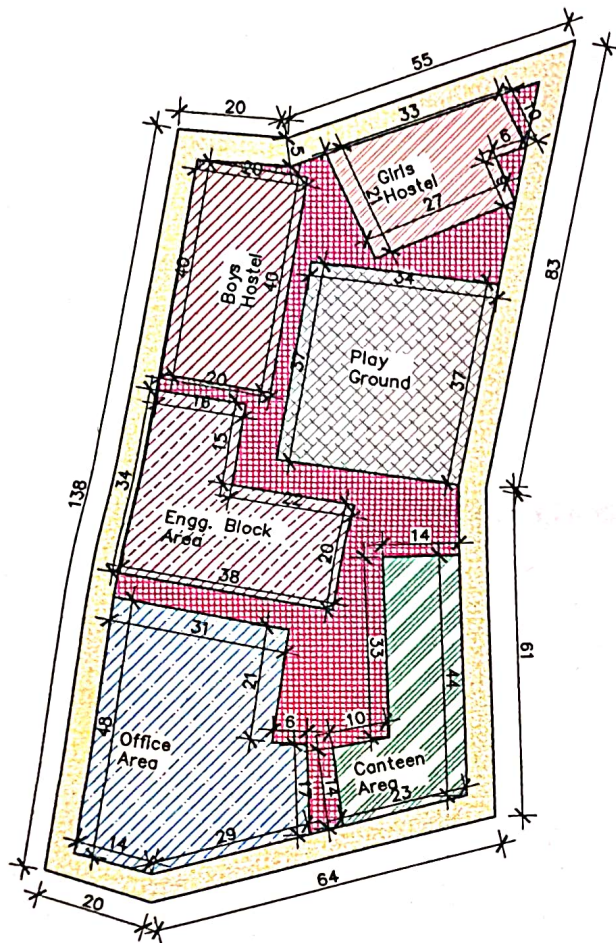

Boys Hostel	- 0.080 Ha
Girls Hostel	- 0.061 Ha
Playground	- 0.124 Ha
Engg. Block Area	- 0.100 Ha
Canteen Area	- 0.076 Ha
Office Area	- 0.15 Ha
Set Back Area	- 0.2065 Ha
Circulation area	- 0.1943 Ha
Total Area	- 0.9918 Ha

References:-

Boys Hostel	-	
Girls Hostel	-	
Play Ground	-	
Engg. Block Area	-	
Canteen Area	-	
Office Area	-	
Circulation area	-	
Set Back Area	-	

VASTUKAR & ASSOCIATES
ARCHITECT ENGINEERS ESTIMATORS
LANDSCAPERS INTERIOR DESIGNER
CONTRACTOR AND CONSULTANT

Scale: - 1 : 100
Dimensions :- Metre

Project:-
Proposed Poly-technical college
at Jandor (Kangra) Distt. Shimla
(H.P.)

Component Area Details:-	
Boys Hostel	- 0.080 Ha
Girls Hostel	- 0.061 Ha
Playground	- 0.124 Ha
Engg. Block Area	- 0.100 Ha
Canteen Area	- 0.076 Ha
Office Area	- 0.15 Ha
Set Back Area	- 0.2065 Ha
Circulation area	- 0.1943 Ha
Total Area	- 0.9918 Ha