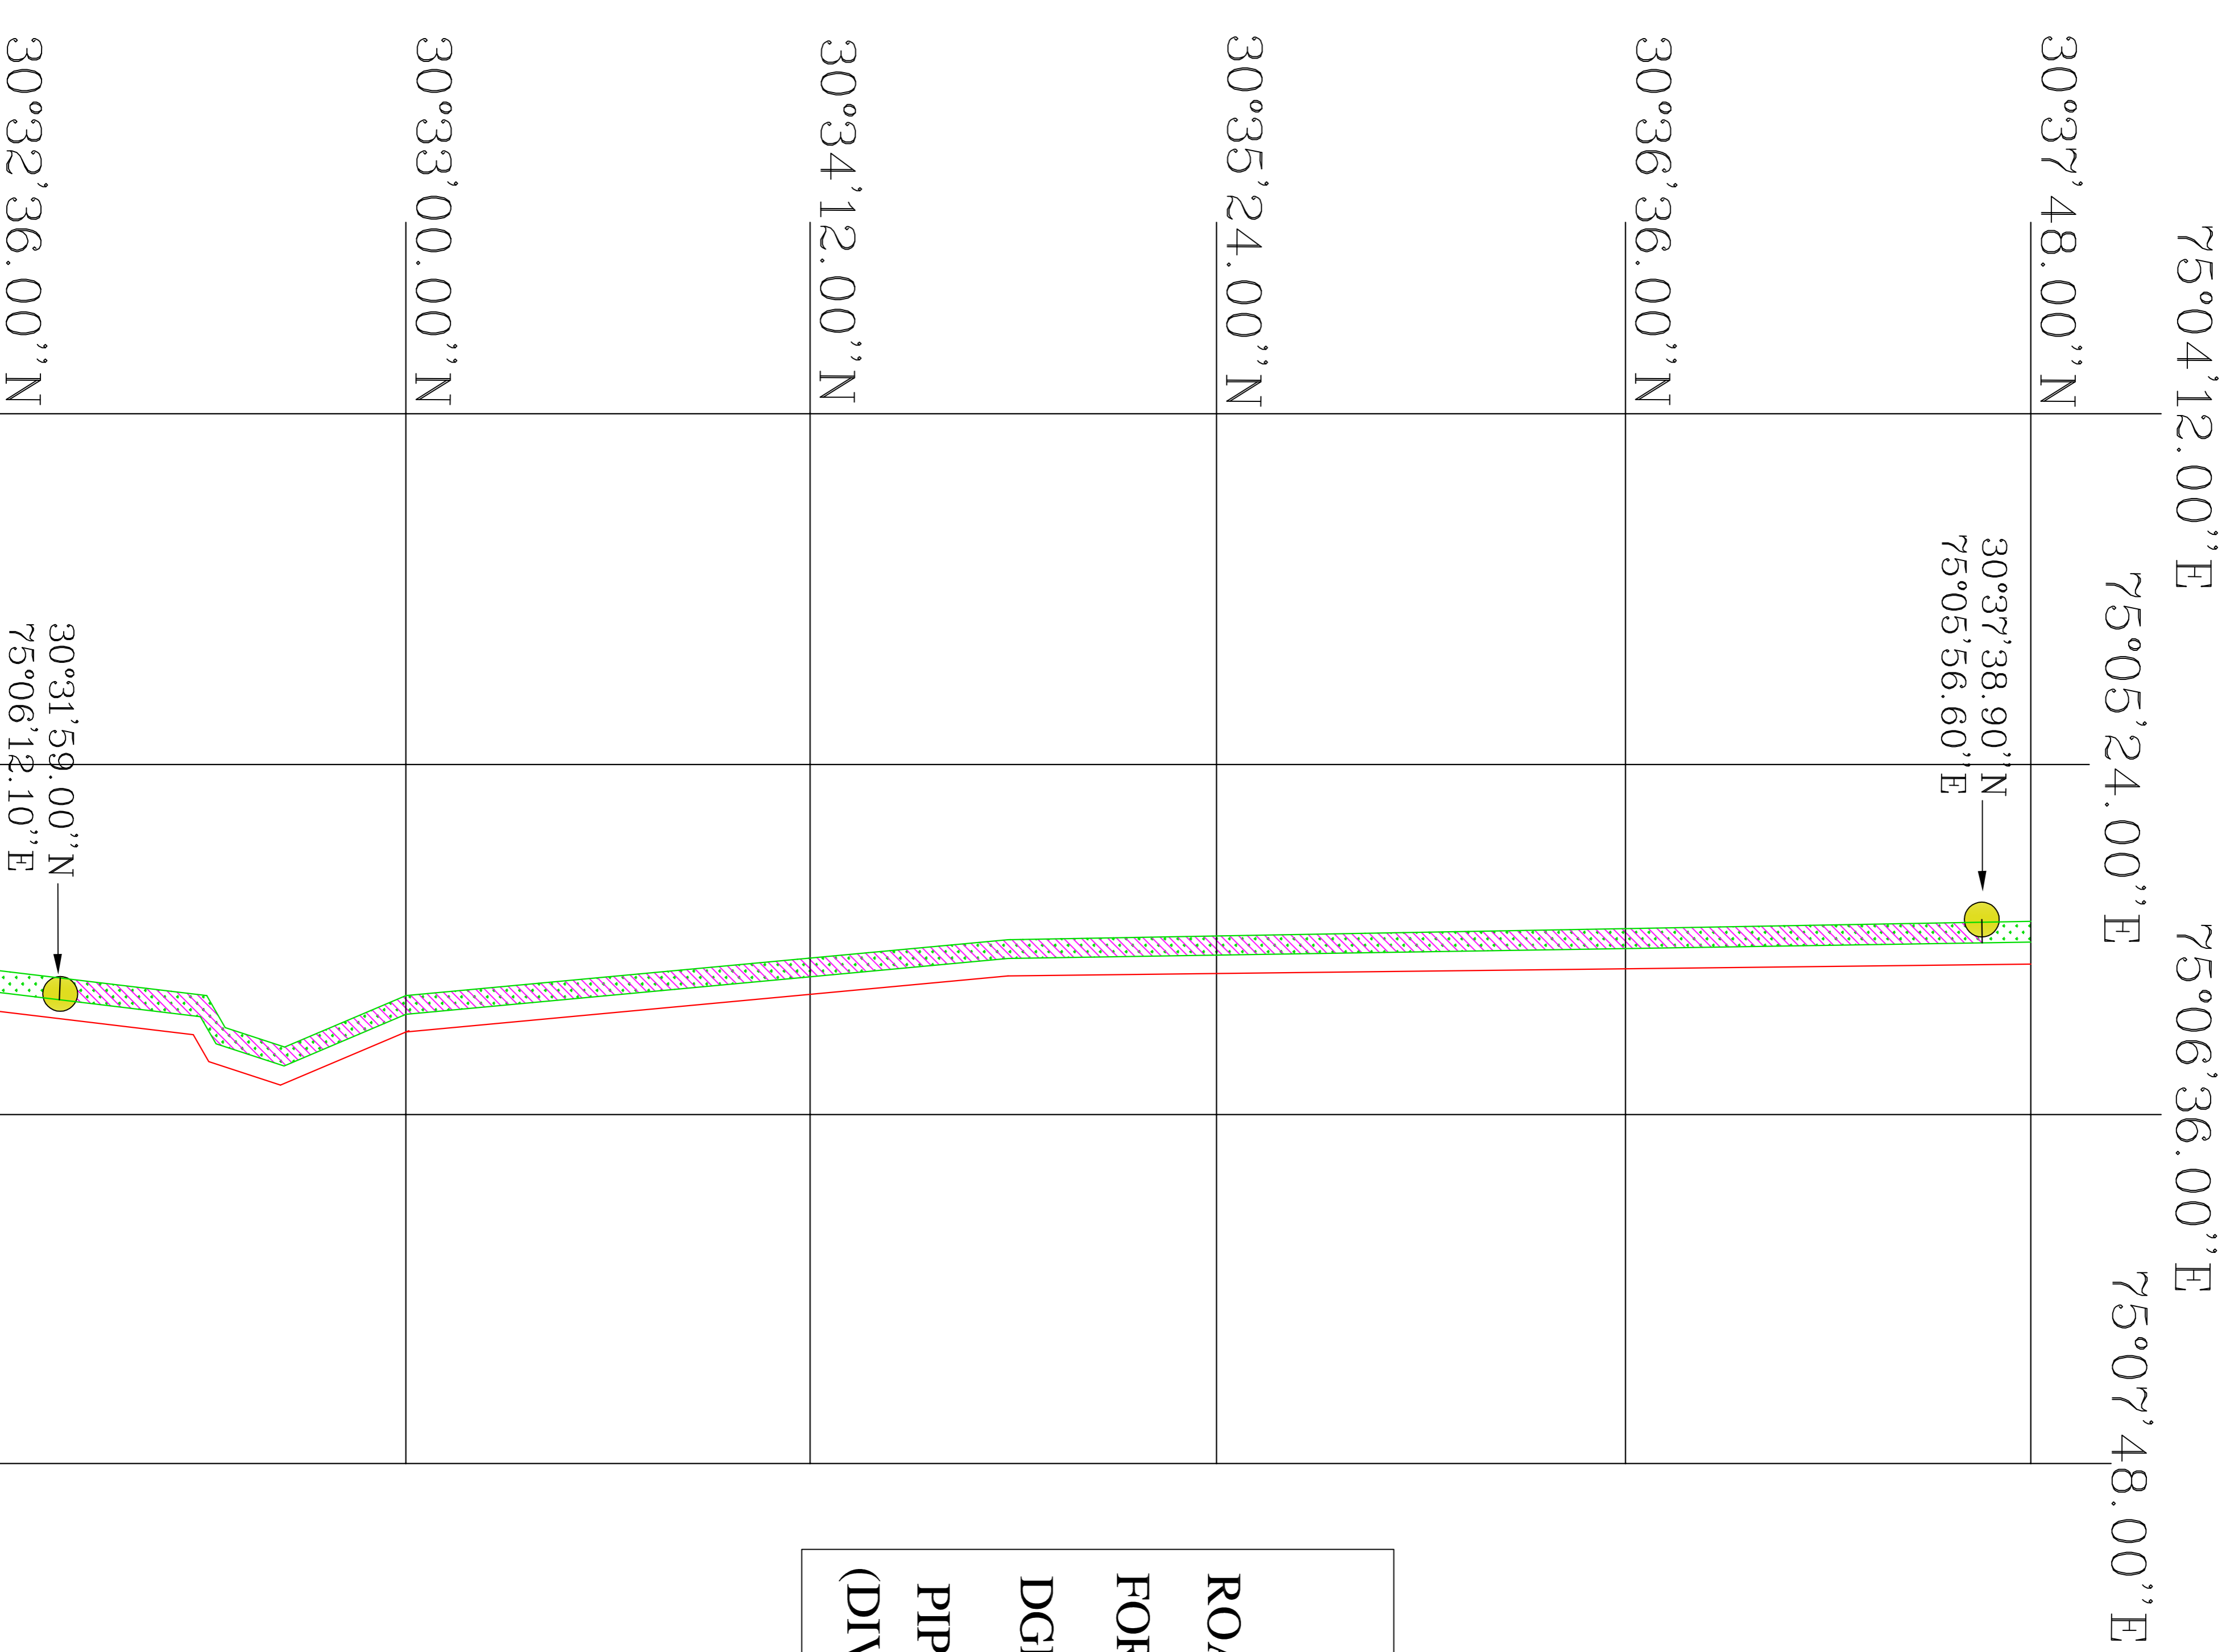

GEO - REFERENCE MAP SHOWING DIVERSION PLAN OF FOREST LAND FOR LYING OF PIPE LINE IN VARIOUS VILLAGE OF BLOCK BAGHA PURANA , DISTT MOGA. UNDER FOREST DIVISION FERROZEPUR (PB).

<u>LEGENDS</u>	
ROAD	
FOREST LAND	
DGPS POINTS	
PIPE LINE LAND (DIVERTED FOREST LAND)	

GEO - REFERENCE MAP SHOWING DIVERSION PLAN OF FOREST LAND FOR LYING OF PIPE LINE IN VARIOUS VILLAGE OF BLOCK BAGHA PURANA, DISTT MOGA. UNDER FOREST DIVISION FERROZEPUR (PB).

<u>LEGENDS</u>	
ROAD	
FOREST LAND	
DGPS POINTS	
PIPE LINE LAND (DIVERTED FOREST LAND)	