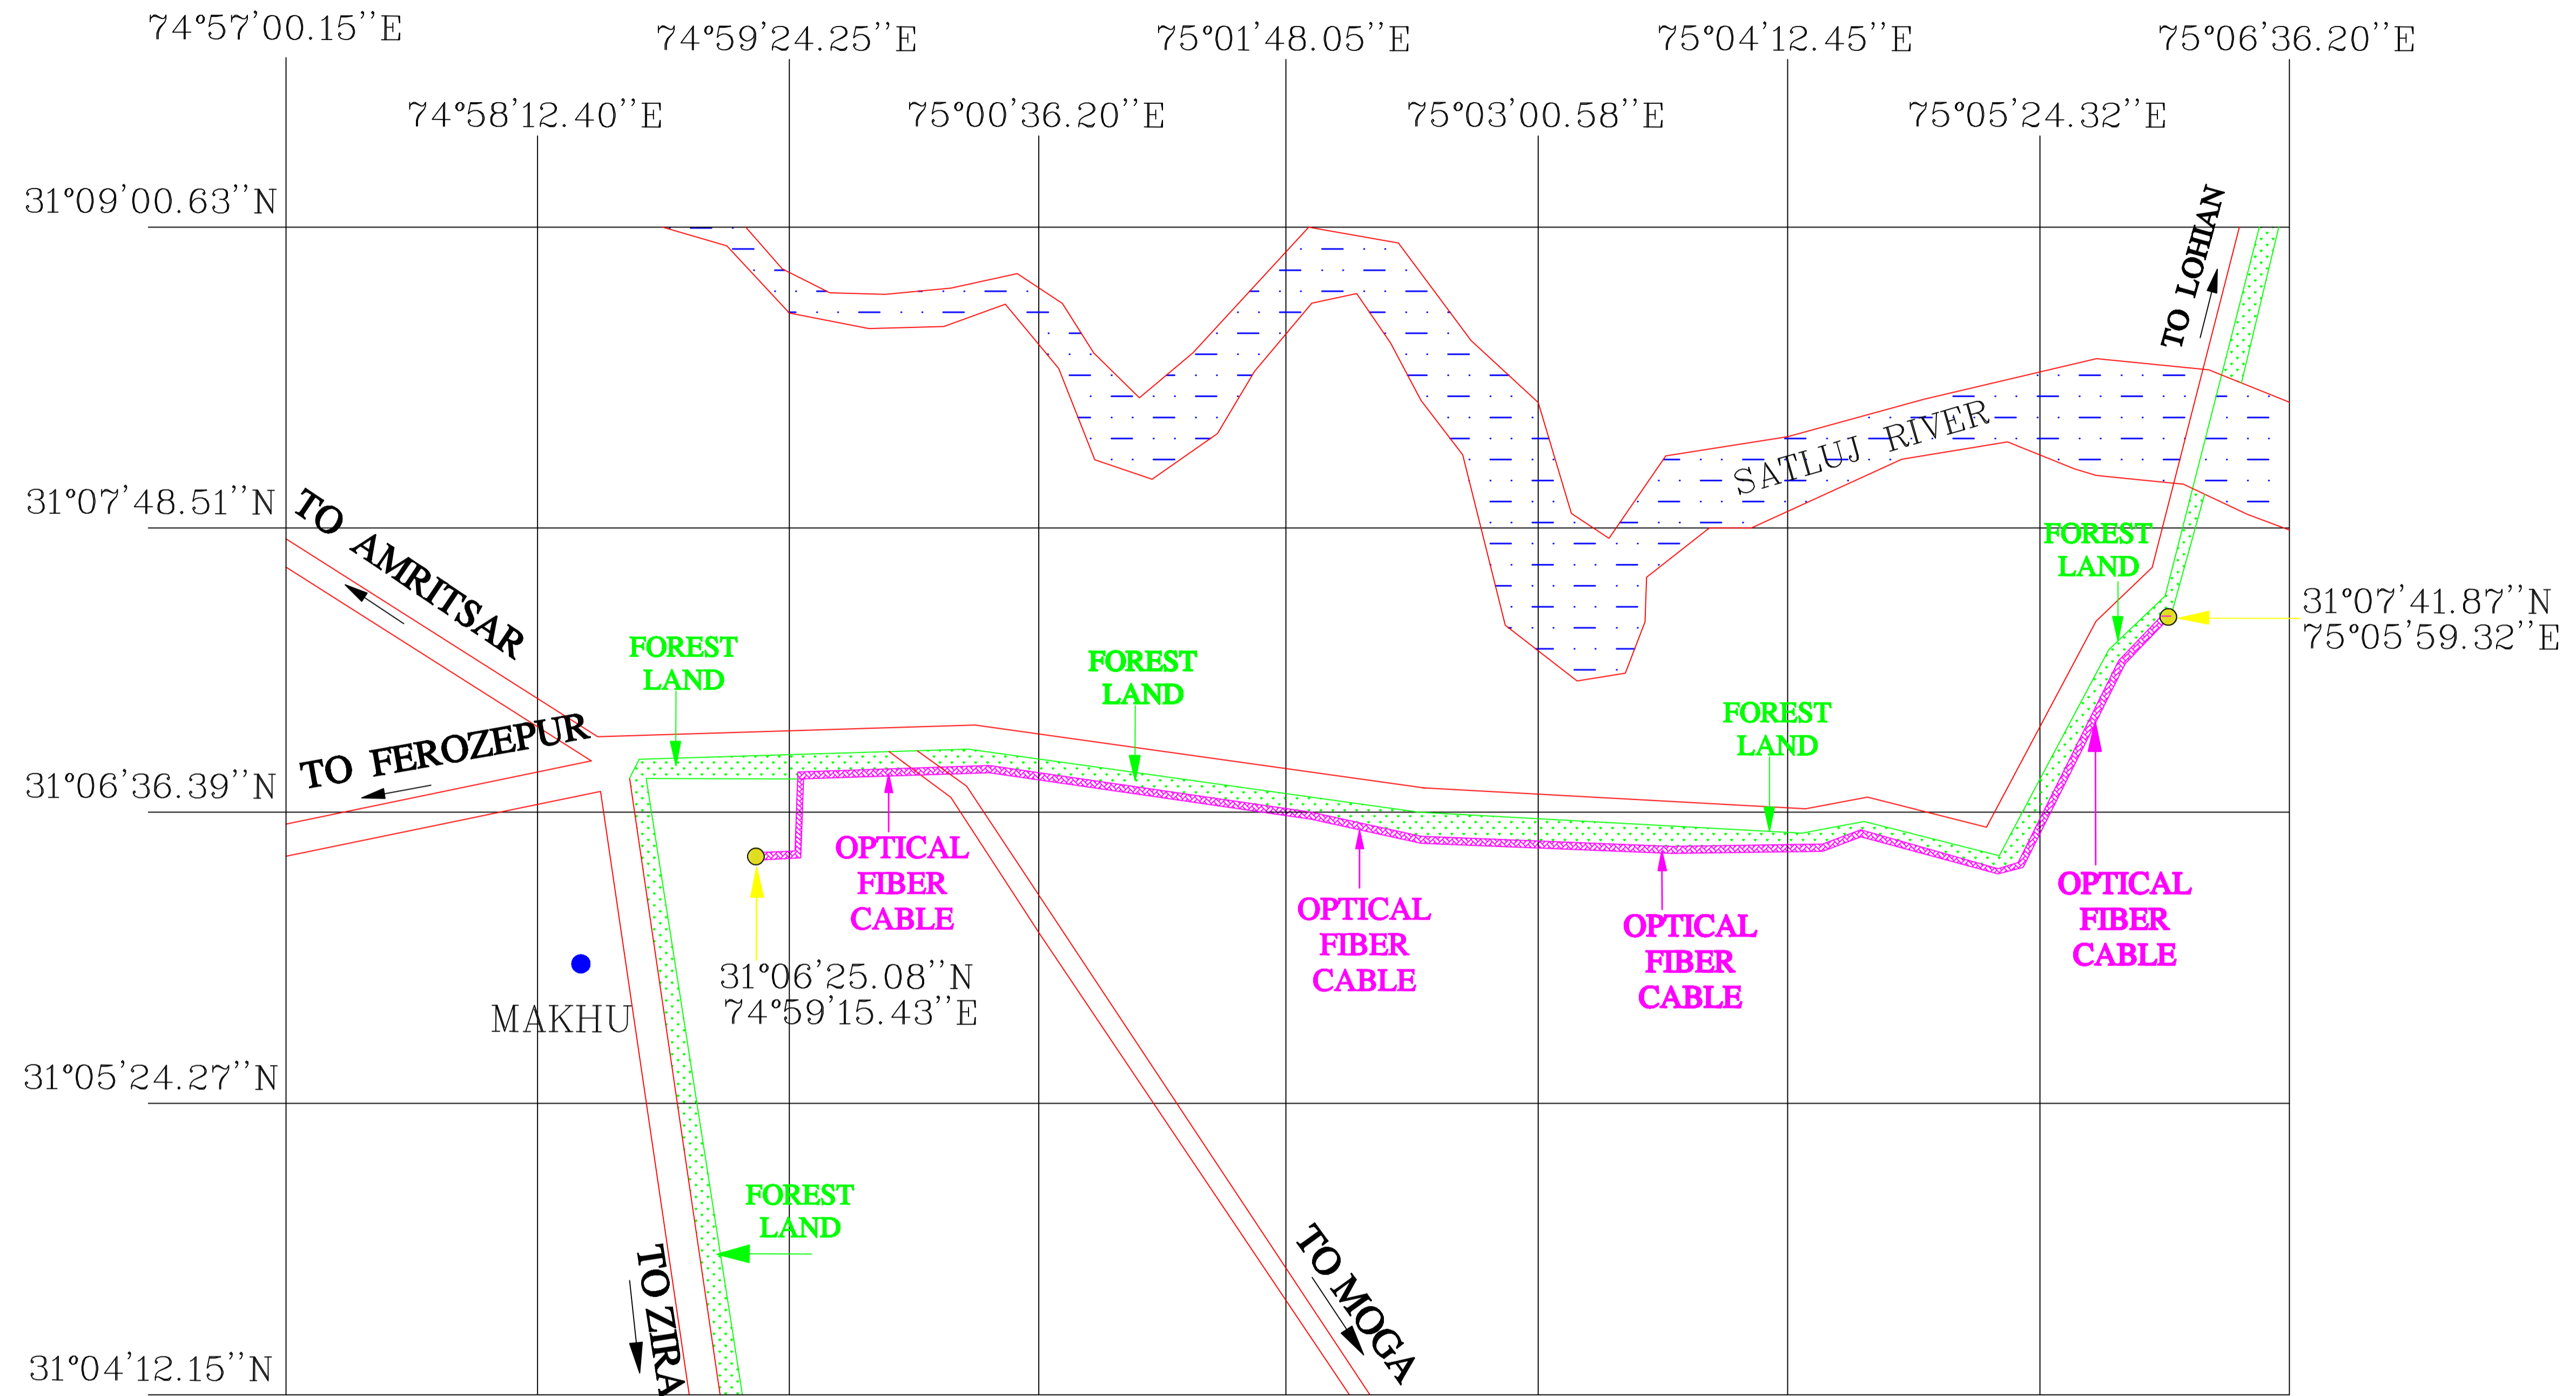

GEO - REFERENCE MAP SHOWING DIVERSION PLAN OF FOREST LAND FOR LYING THE OPTICAL FIBER CABLE FROM NEAR ROSE GARDEN TO SATLUJ RIVER . DISTT. MOGA. (PB).

LEGENDS

ROAD	
FOREST LAND	
VILLAGE	
SATLUJ RIVER	
LAND FOR OFC (DIVERTED FOREST LAND)	
DGPS POINTS	