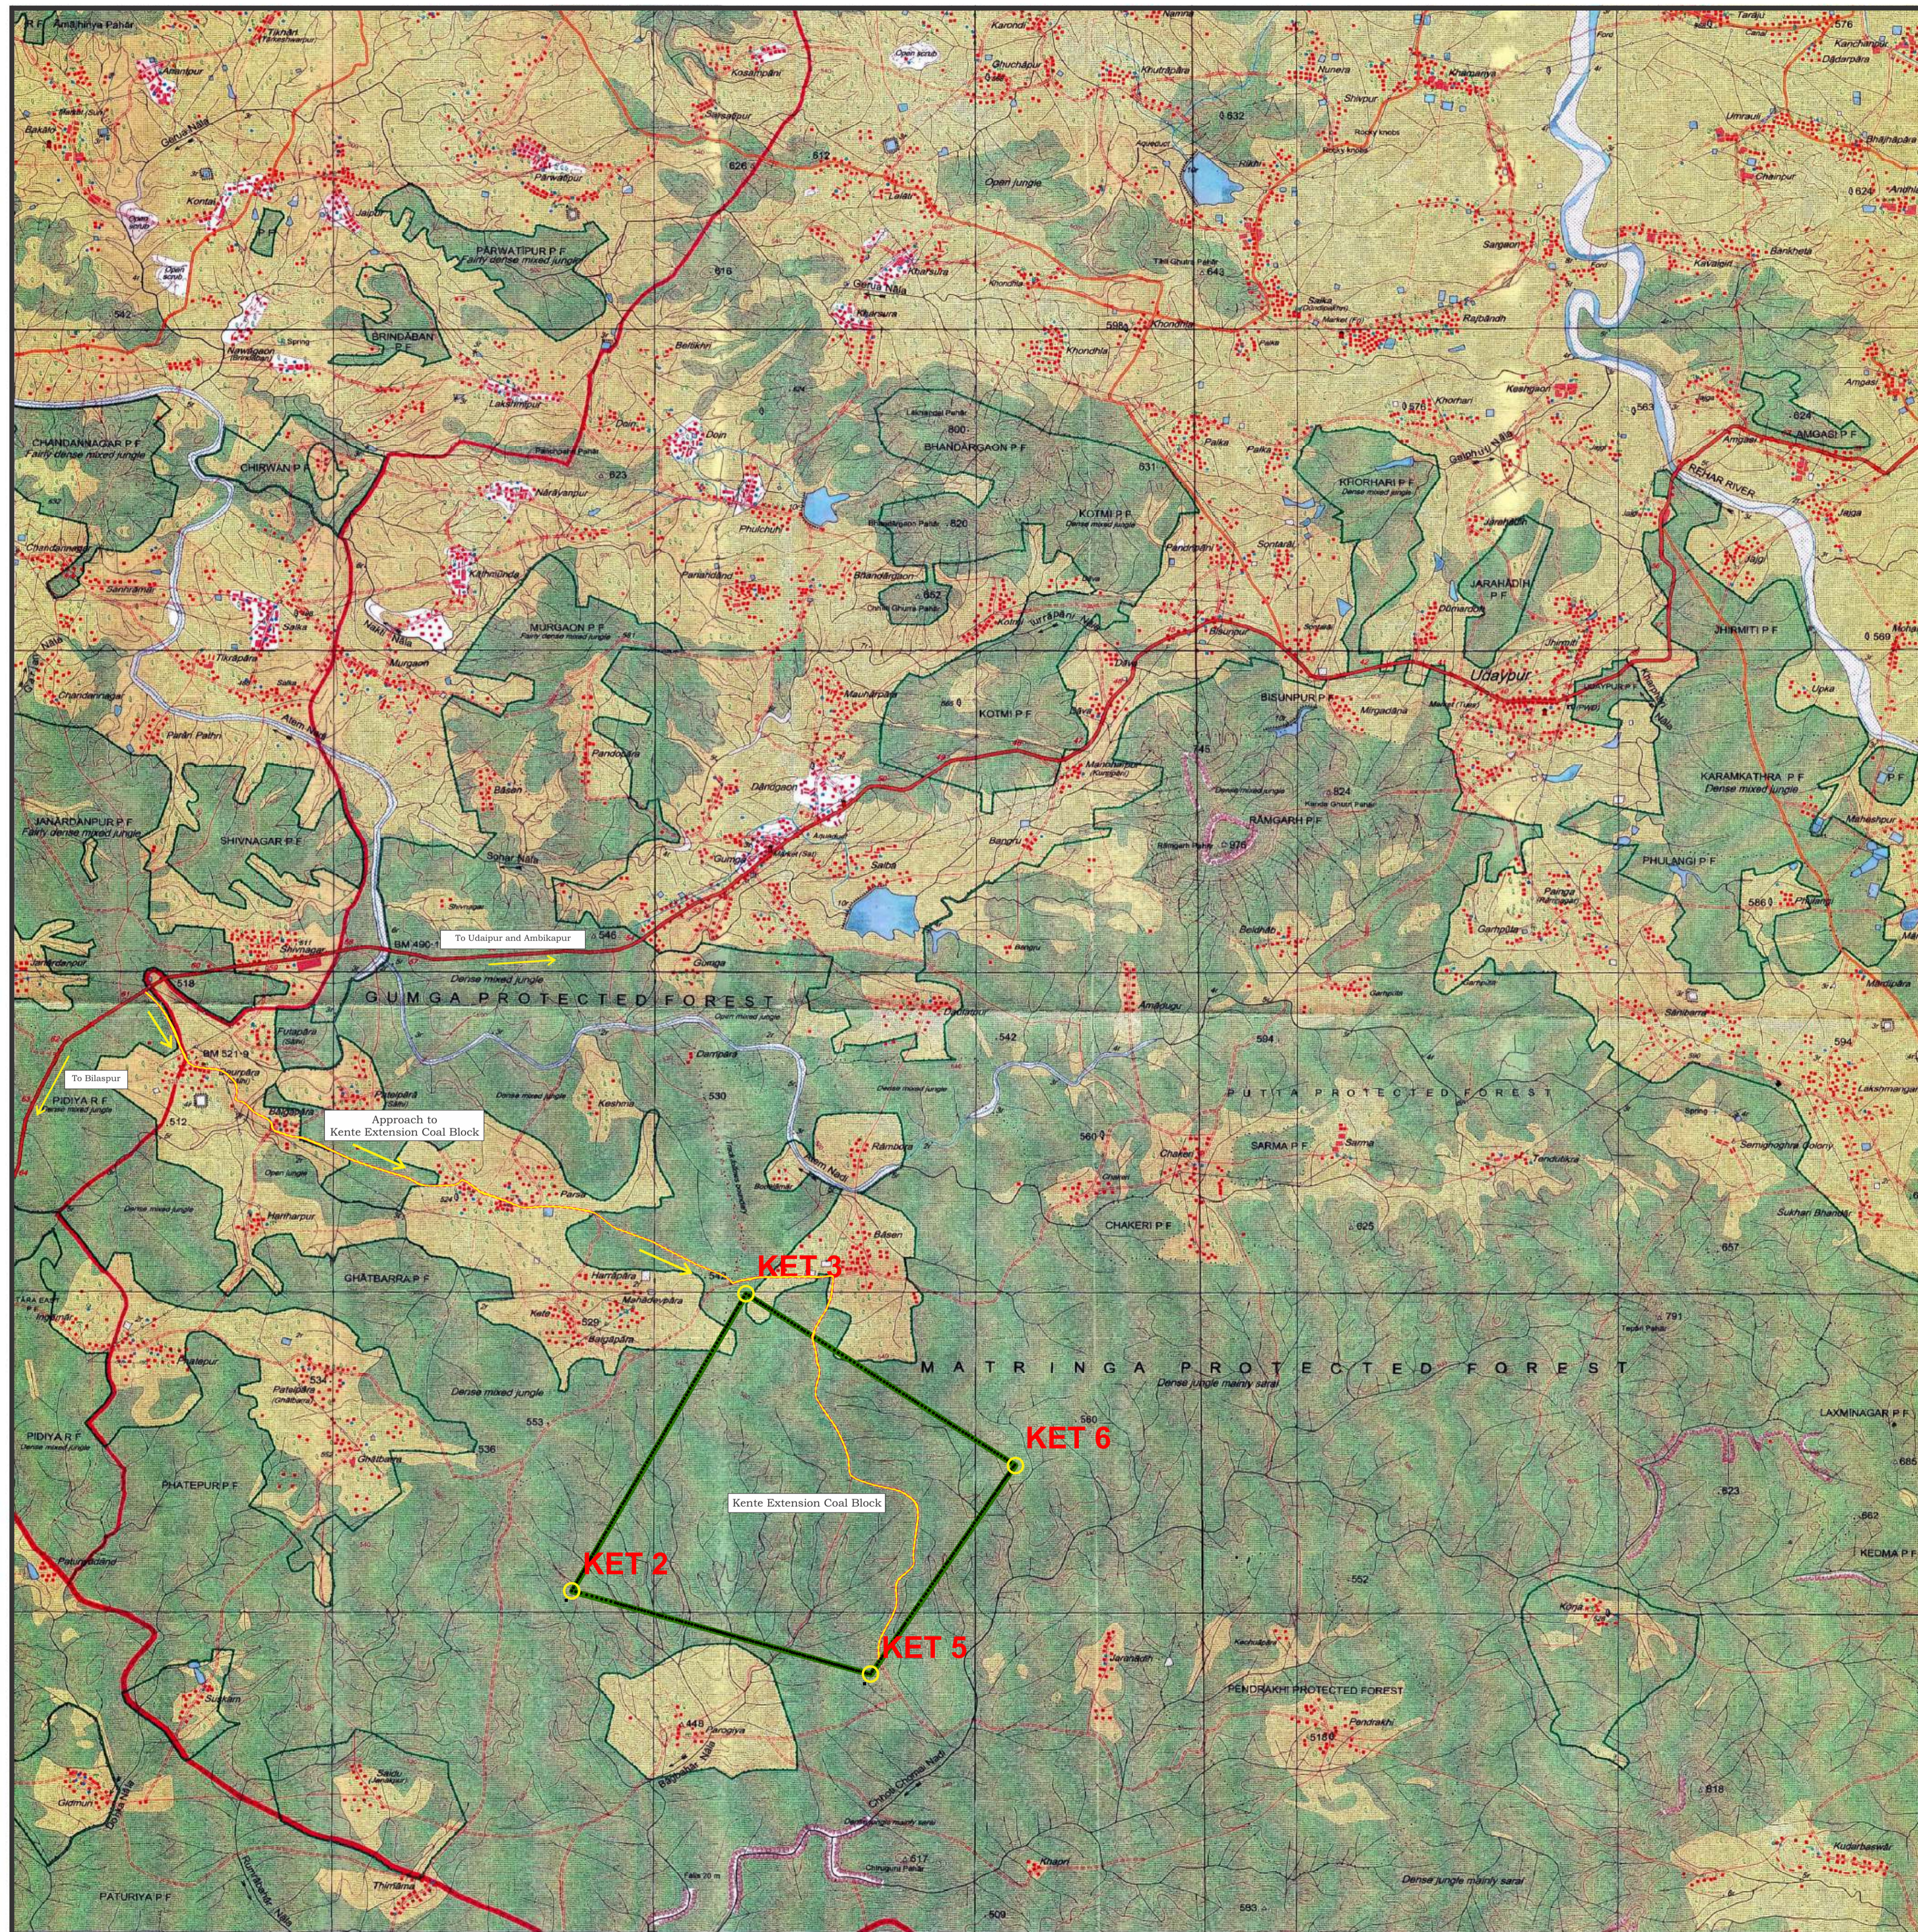

Map showing approach road to Kente Extension Coal Block

SOI OSM Sheet No. F44K13 (WGS-84)

LOCATION OF KENTE EXTENSION COAL BLOCK

LEGENDS

-  Block Boundary of Kente Extension Coal Block
-  KET 5 Block Boundary Points of Kente Extension Coal Block
-  Approach Road to Kente Extension Coal Block

0 250 500 1,000 1,500 2,000 Meters

Scale 1:50000