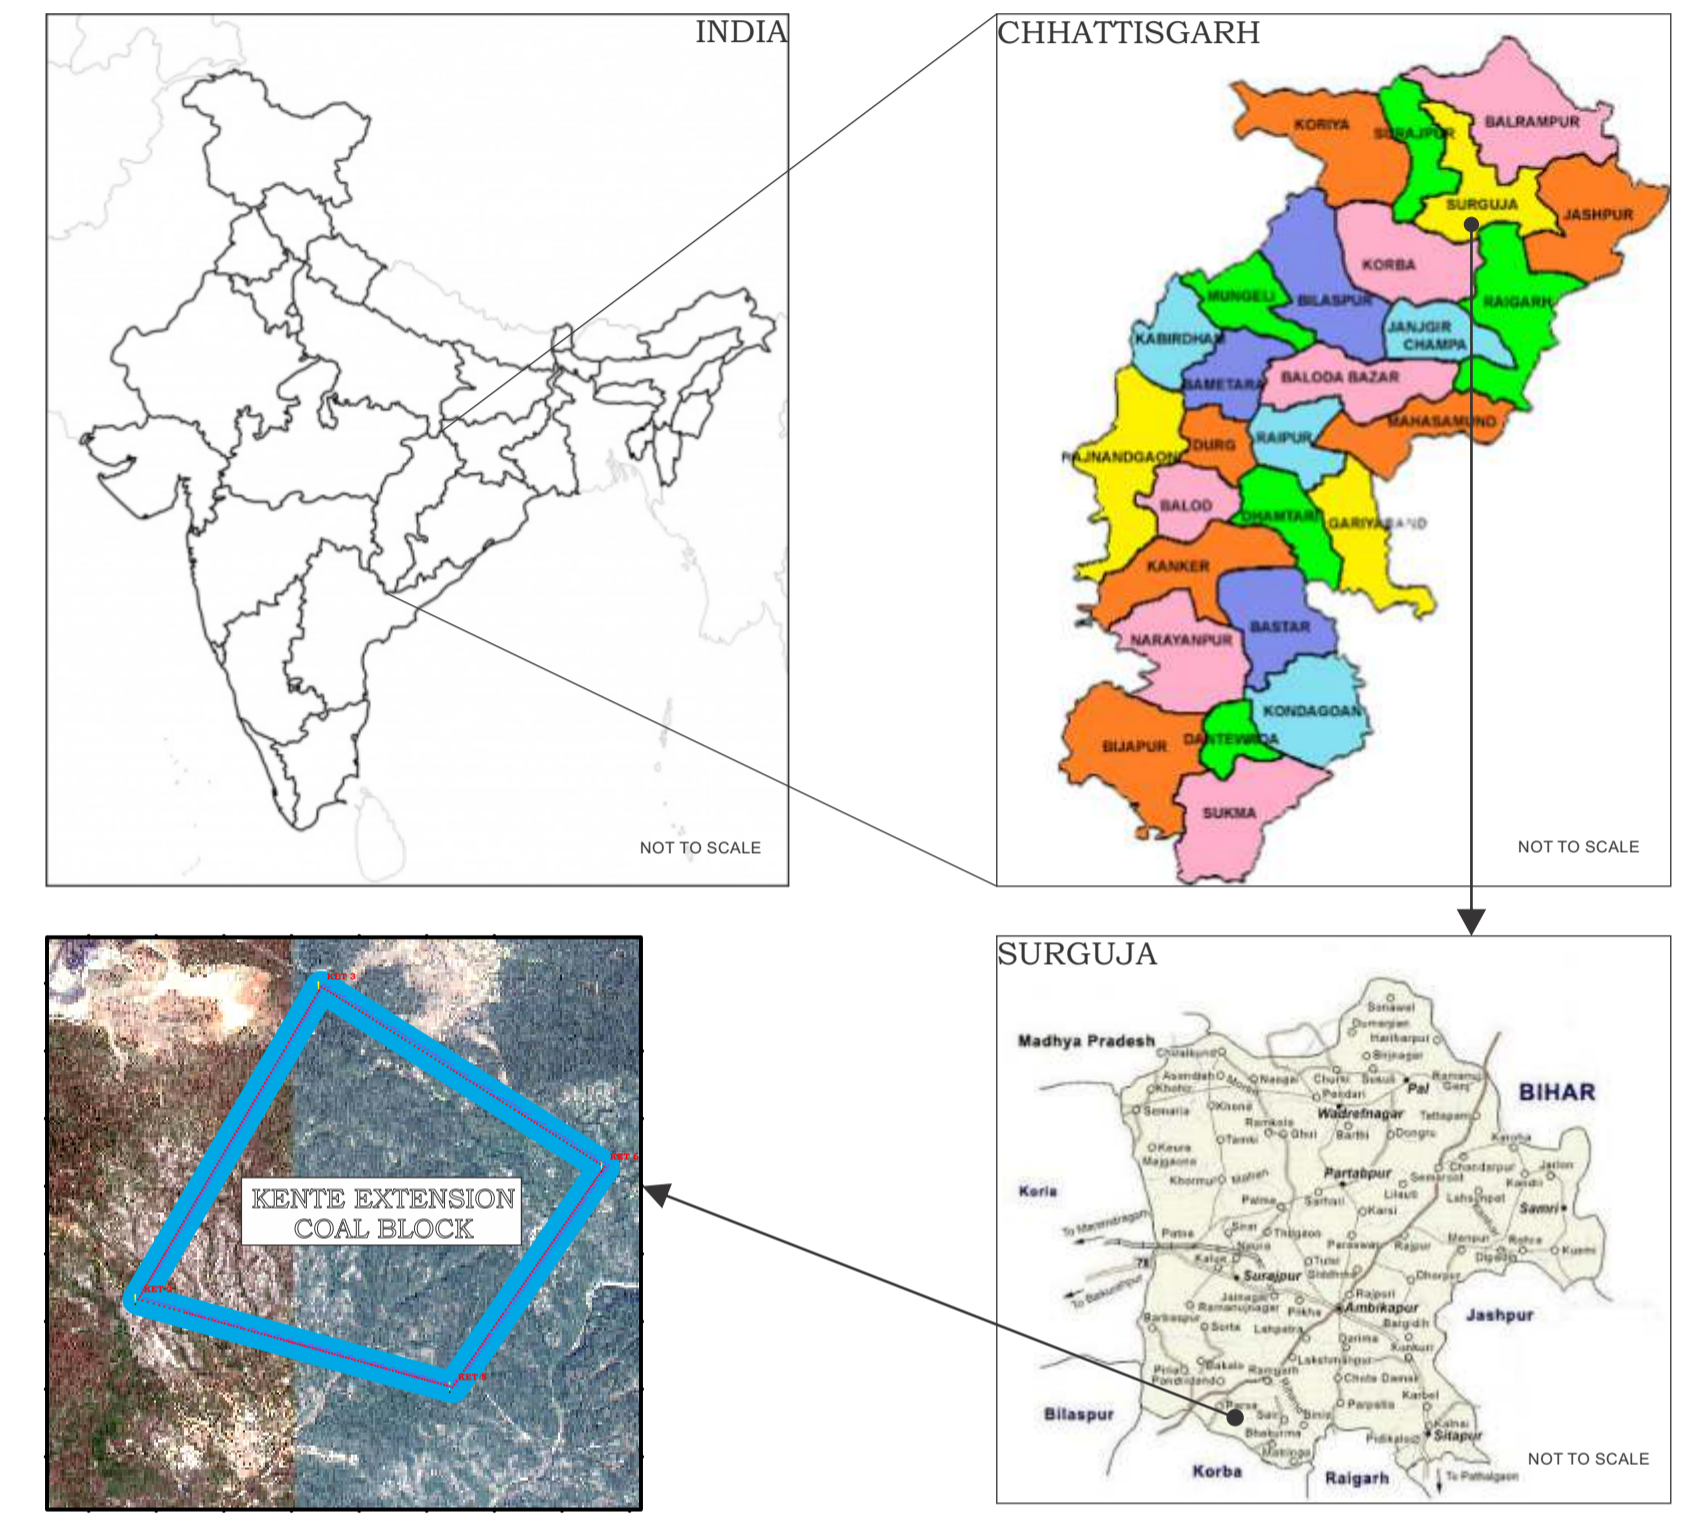

Map showing approach road to Kente Extension Coal Block

SOI OSM Sheet No. F44K13 (WGS-84)

LOCATION OF KENTE EXTENSION COAL BLOCK

LEGENDS

-  Block Boundary of Kente Extension Coal Block
-  KET 5 Block Boundary Points of Kente Extension Coal Block
-  Approach Road to Kente Extension Coal Block

0 250 500 1,000 1,500 2,000 Meters

Scale 1:50000