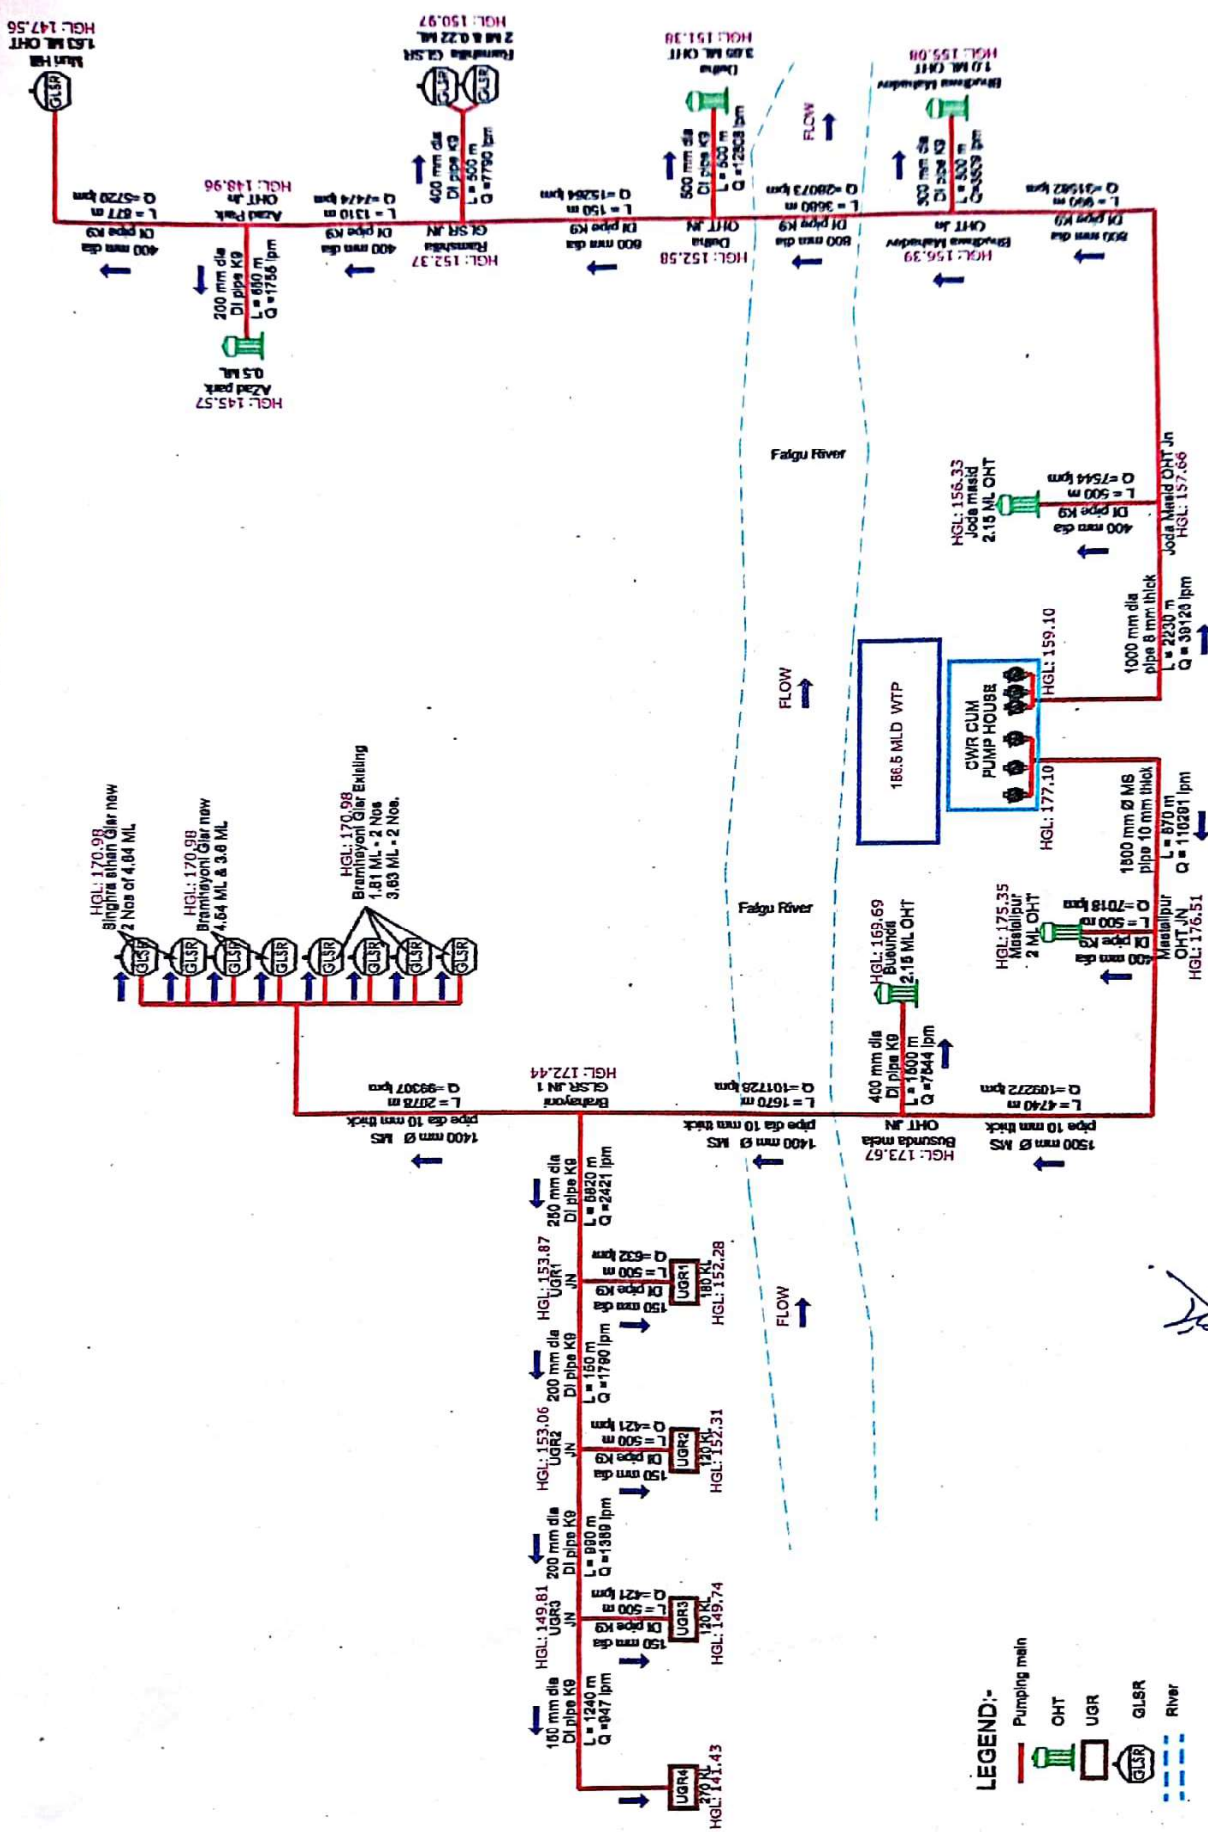

FLOW DIAGRAM OF GAYA WATER SUPPLY SCHEME

2-7-21
 S.E.
 I.C. Gaya
 20/10/2021
 W.P.D.
 15/11/21
 21/11/21