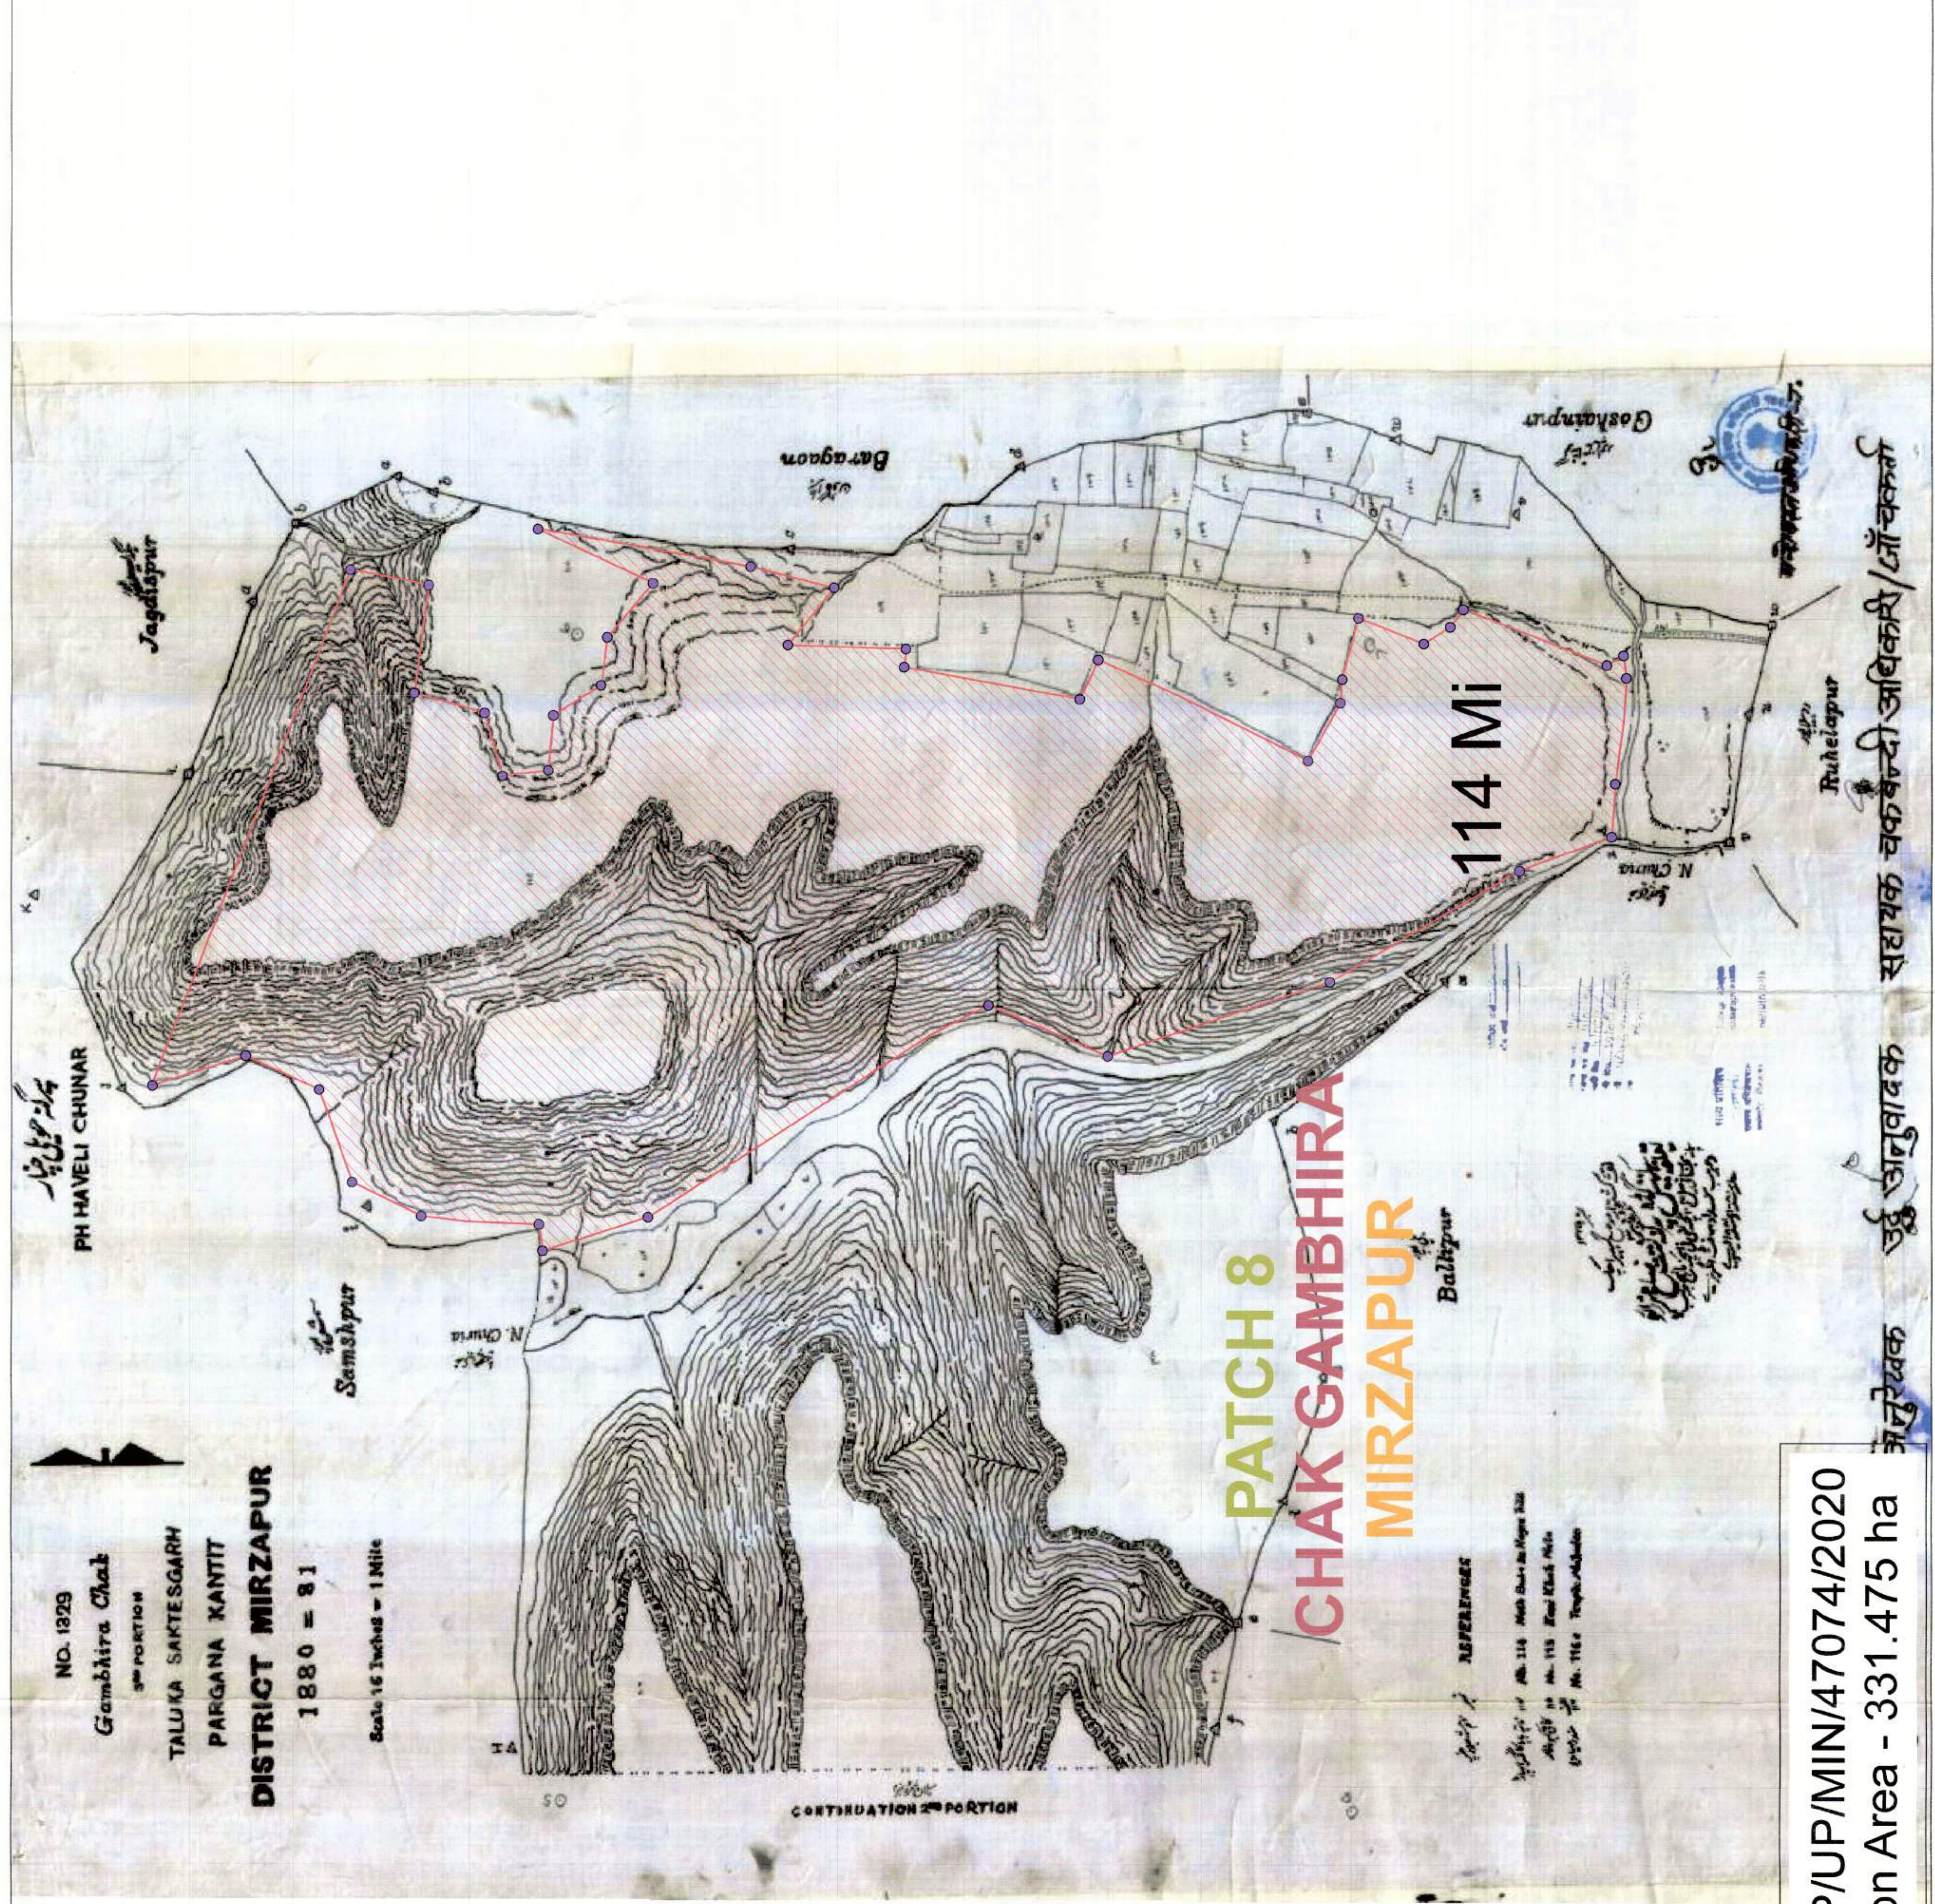

Khasra Map Showing CA Land (NFL) of Village Chak Gambhira in Tehsil (Chunar) District - Mirzapur

Index

- CA Land Point
- ▨ CA Land Area (NFL)

Scale = 1:4000

0 100 200 400 600 800 Meters

N
W E
S

CA LAND DETAILS AT MIRZAPUR FOREST DIVISION

CHAK GAMBHIRA	114 Mi	127,502 Ha
TOTAL AREA		127,502 Ha

MAP SHOWING CA LAND (NFL) FOR FOREST CLEARANCE IN KAJRAHAT LIMESTONE MINING BLOCK

Proposal No. FP/UP/MIN/47074/2020
Forest Diversion Area - 331.475 ha

Scale = 1:4000

CA LAND DETAILS AT MIRZAPUR FOREST DIVISION

SINDHORA	1007	30.111 Ha
TOTAL AREA		30.111 Ha

Proposal No. FP/UP/MIN/47074/2020
 Forest Diversion Area - 331.475 ha

MAP SHOWING CA LAND (NFL) FOR FOREST CLEARANCE IN KAJRAHAT LIMESTONE MINING BLOCK

Proposal No. FP/UP/MIN/47074/2020
 Forest Diversion Area - 331.475 ha

Index

- CA Land Point
- CA Land Area (NFL)

CA LAND DETAILS AT MIRZAPUR FOREST DIVISION

RAIKARA	108 Tha	11.69 Ha
TOTAL AREA		11.69 Ha

मिर्जाखुर (मिर्जाखुर) तहसील, मिर्जापुर जिला, उत्तर प्रदेश
 मिर्जाखुर तहसील, मिर्जापुर जिला, उत्तर प्रदेश