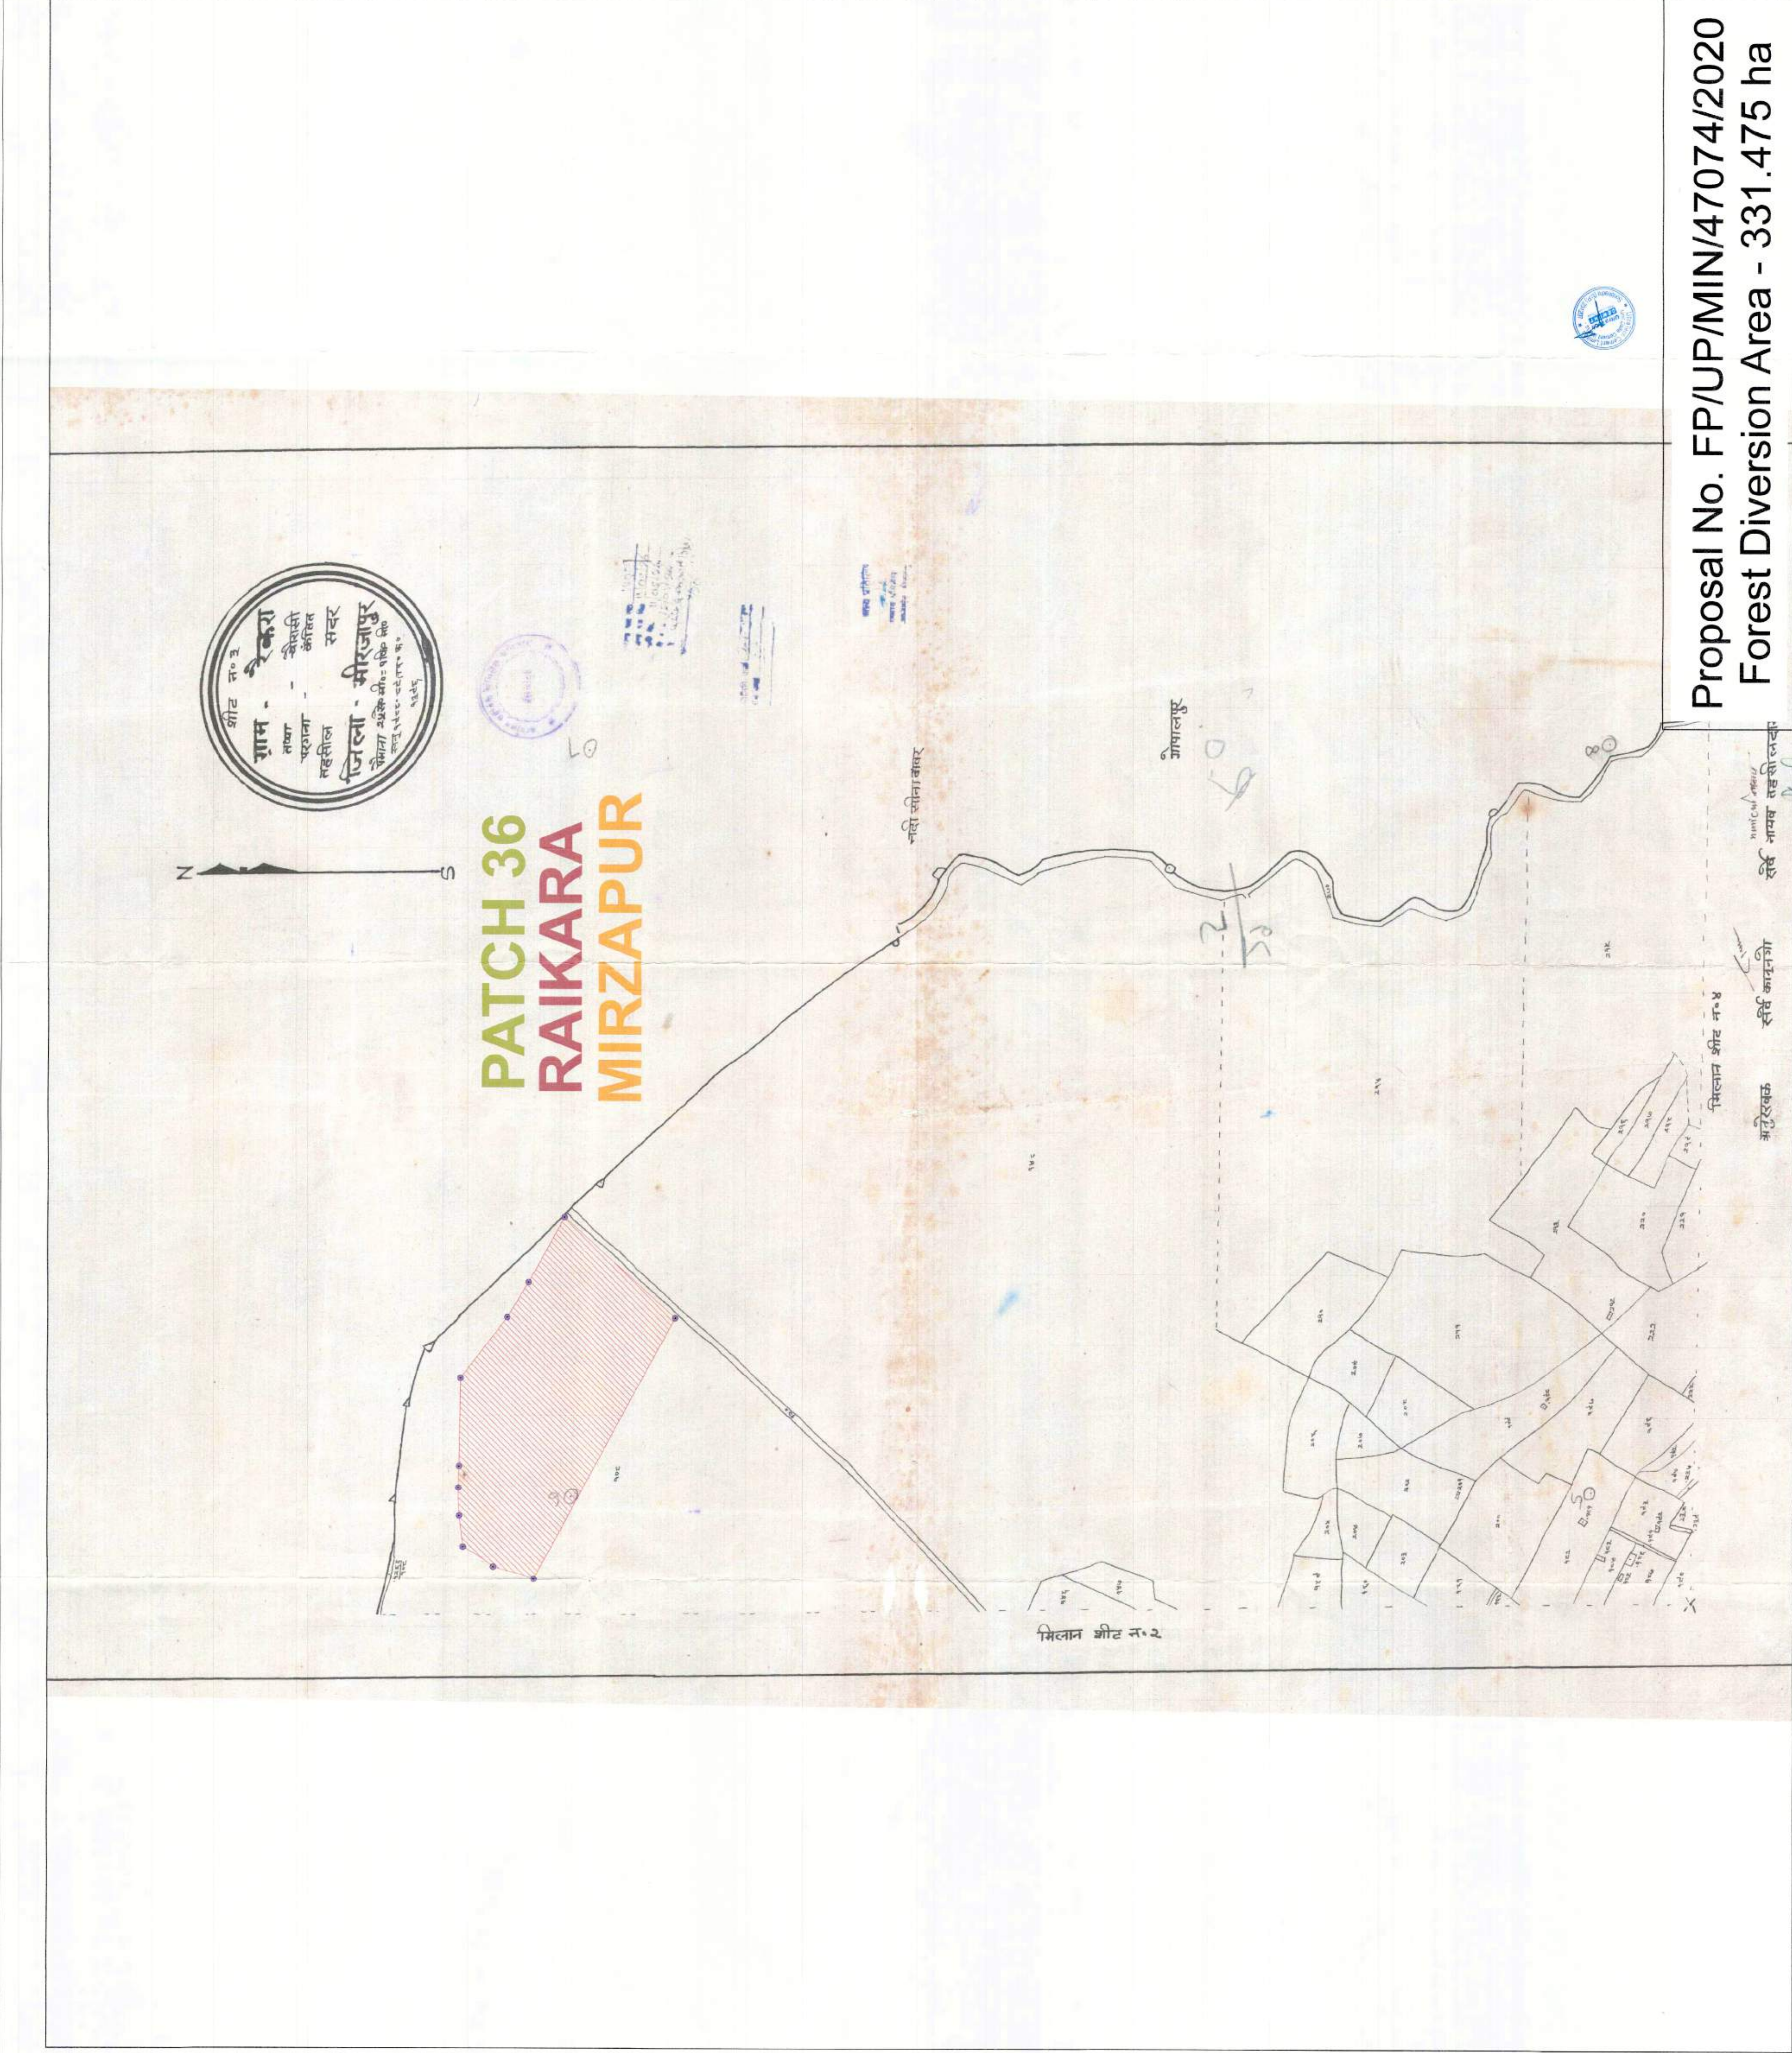

CHAK GAMBHIRA	114 Mi	127,502 Ha
TOTAL AREA		127,502 Ha

MAP SHOWING CA LAND (NFL) FOR FOREST CLEARANCE IN KAJRAHAT LIMESTONE MINING BLOCK

Proposal No. FP/UP/MIN/47074/2020
Forest Diversion Area - 331.475 ha

Scale = 1:4000

CA LAND DETAILS AT MIRZAPUR FOREST DIVISION

SINDHORA	1007	30.111 Ha
TOTAL AREA		30.111 Ha

Proposal No. FP/UP/MIN/47074/2020
 Forest Diversion Area - 331.475 ha

MAP SHOWING CA LAND (NFL) FOR FOREST CLEARANCE IN KAJRAHAT LIMESTONE MINING BLOCK

Proposal No. FP/UP/MIN/47074/2020
 Forest Diversion Area - 331.475 ha

Index

- CA Land Point
- CA Land Area (NFL)

CA LAND DETAILS AT MIRZAPUR FOREST DIVISION

RAIKARA	108 Tha	11.69 Ha
TOTAL AREA		11.69 Ha

मिर्जाखुर (मिर्जाखुर) तहसील, मिर्जापुर जिला, उत्तर प्रदेश
 मिर्जाखुर तहसील, मिर्जापुर जिला, उत्तर प्रदेश

MAP SHOWING CA LAND (NFL) FOR FOREST CLEARANCE IN KAJRAHAT LIMESTONE MINING BLOCK

Khasra Map Showing CA Land (NFL) of Village Parasia Mudhpeli in Tehsil (Lalganj) District - Mirzapur

Proposal No. FP/UP/MIN/47074/2020
Forest Diversion Area - 331.475 ha