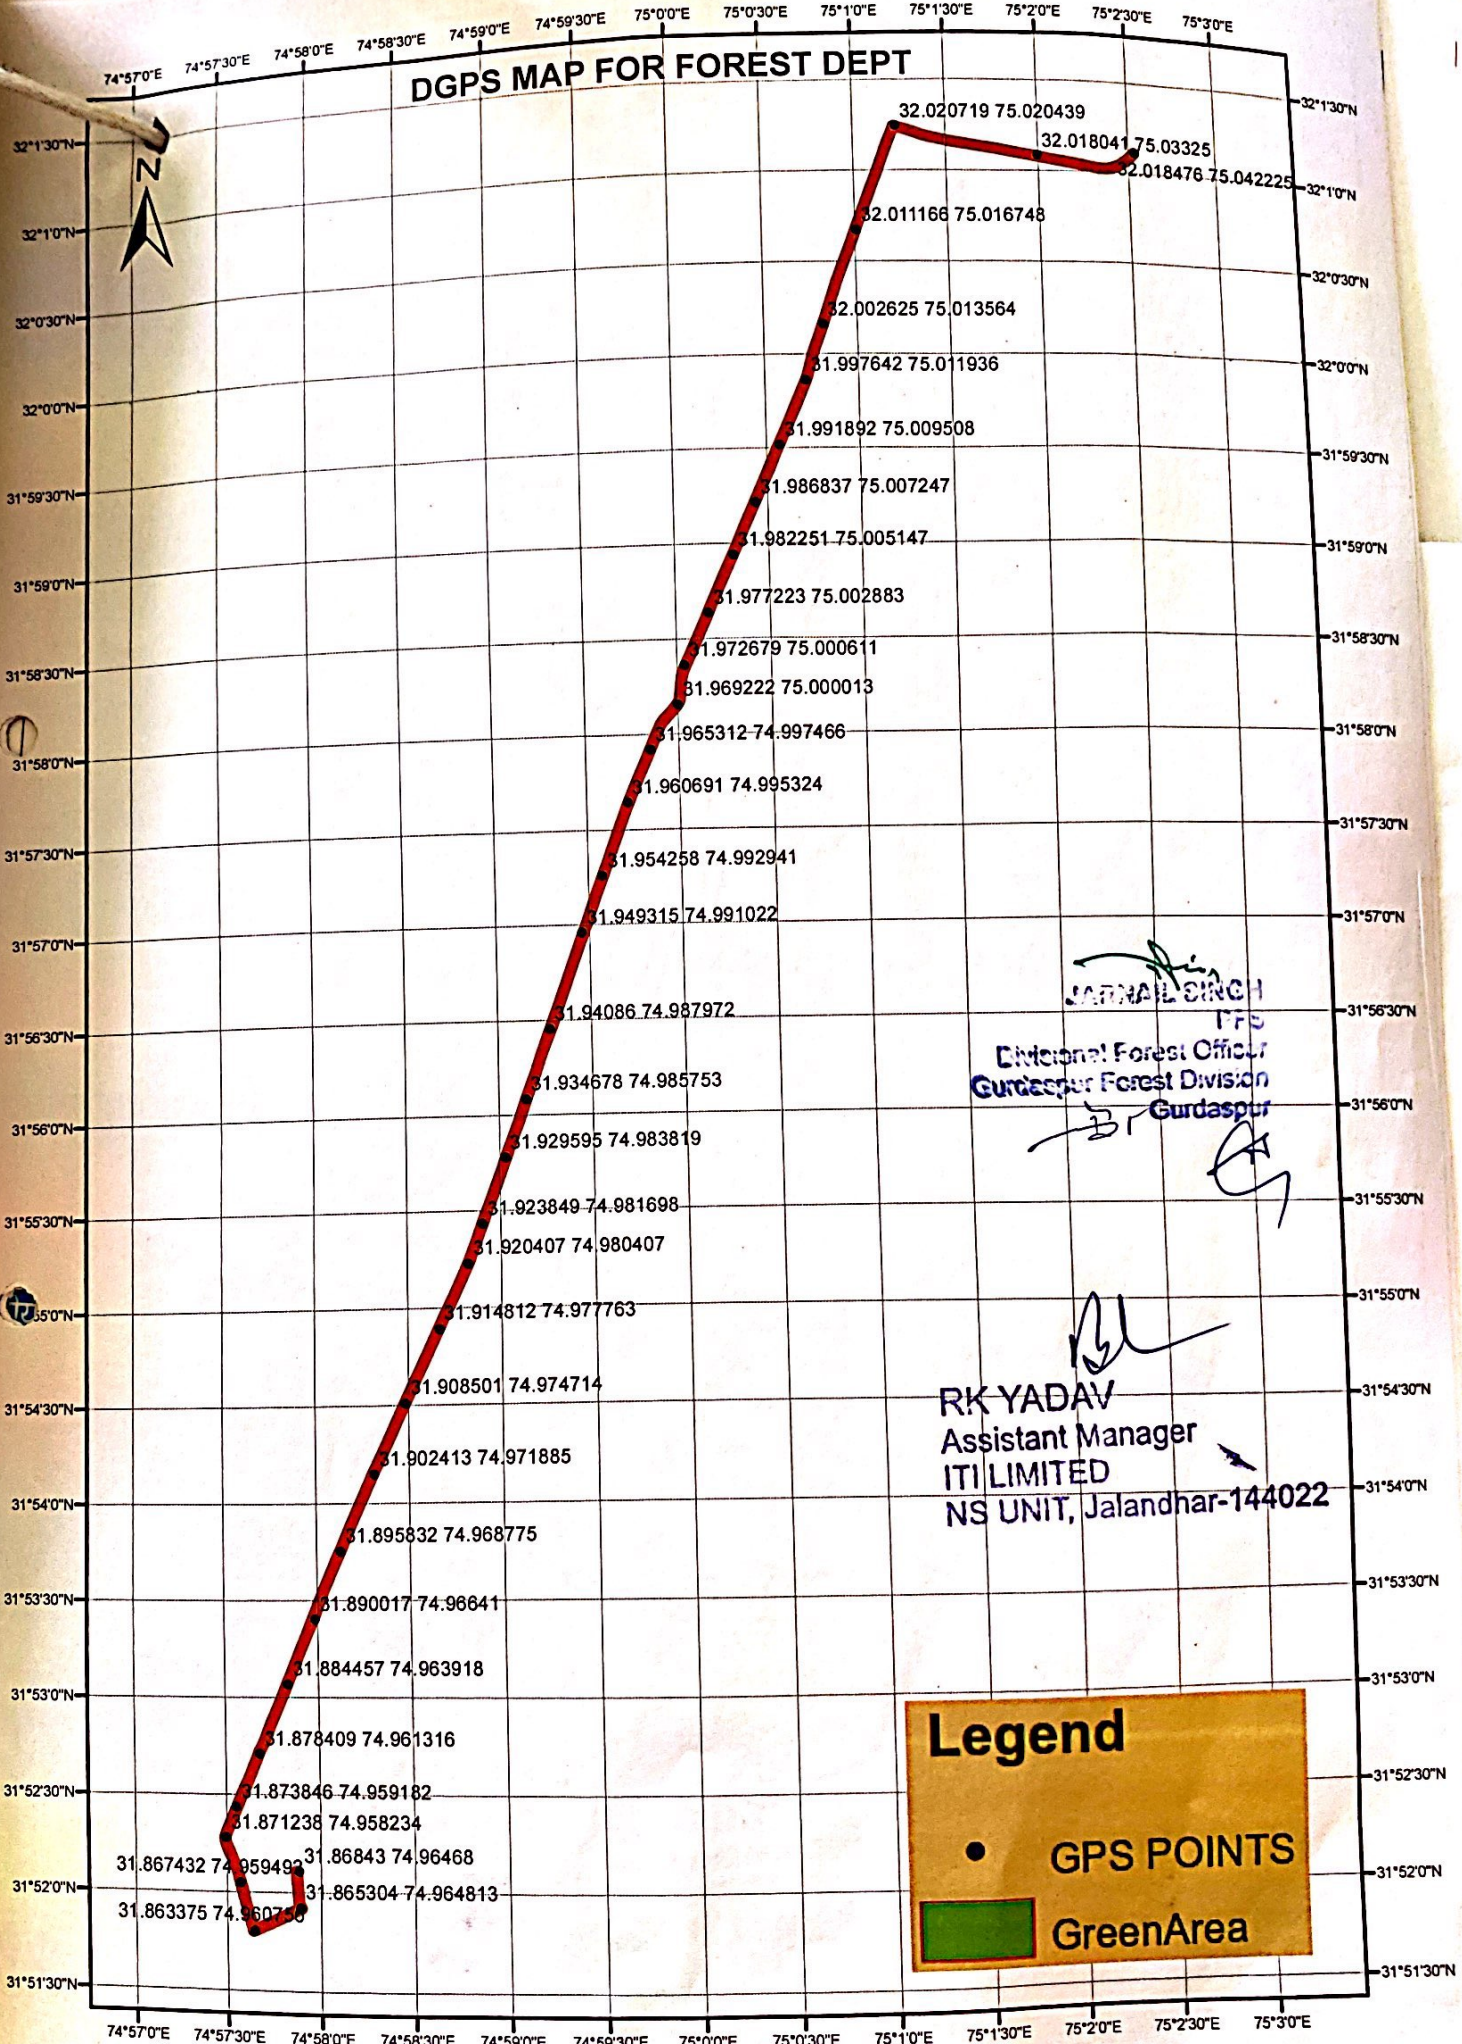

# DGPS MAP FOR FOREST DEPT

*JARNAL SINGH*  
 Divisional Forest Officer  
 Gurdaspur Forest Division  
 Gurdaspur

*RK YADAV*  
 Assistant Manager  
 ITI LIMITED  
 NS UNIT, Jalandhar-144022

**Legend**

- GPS POINTS
- GreenArea