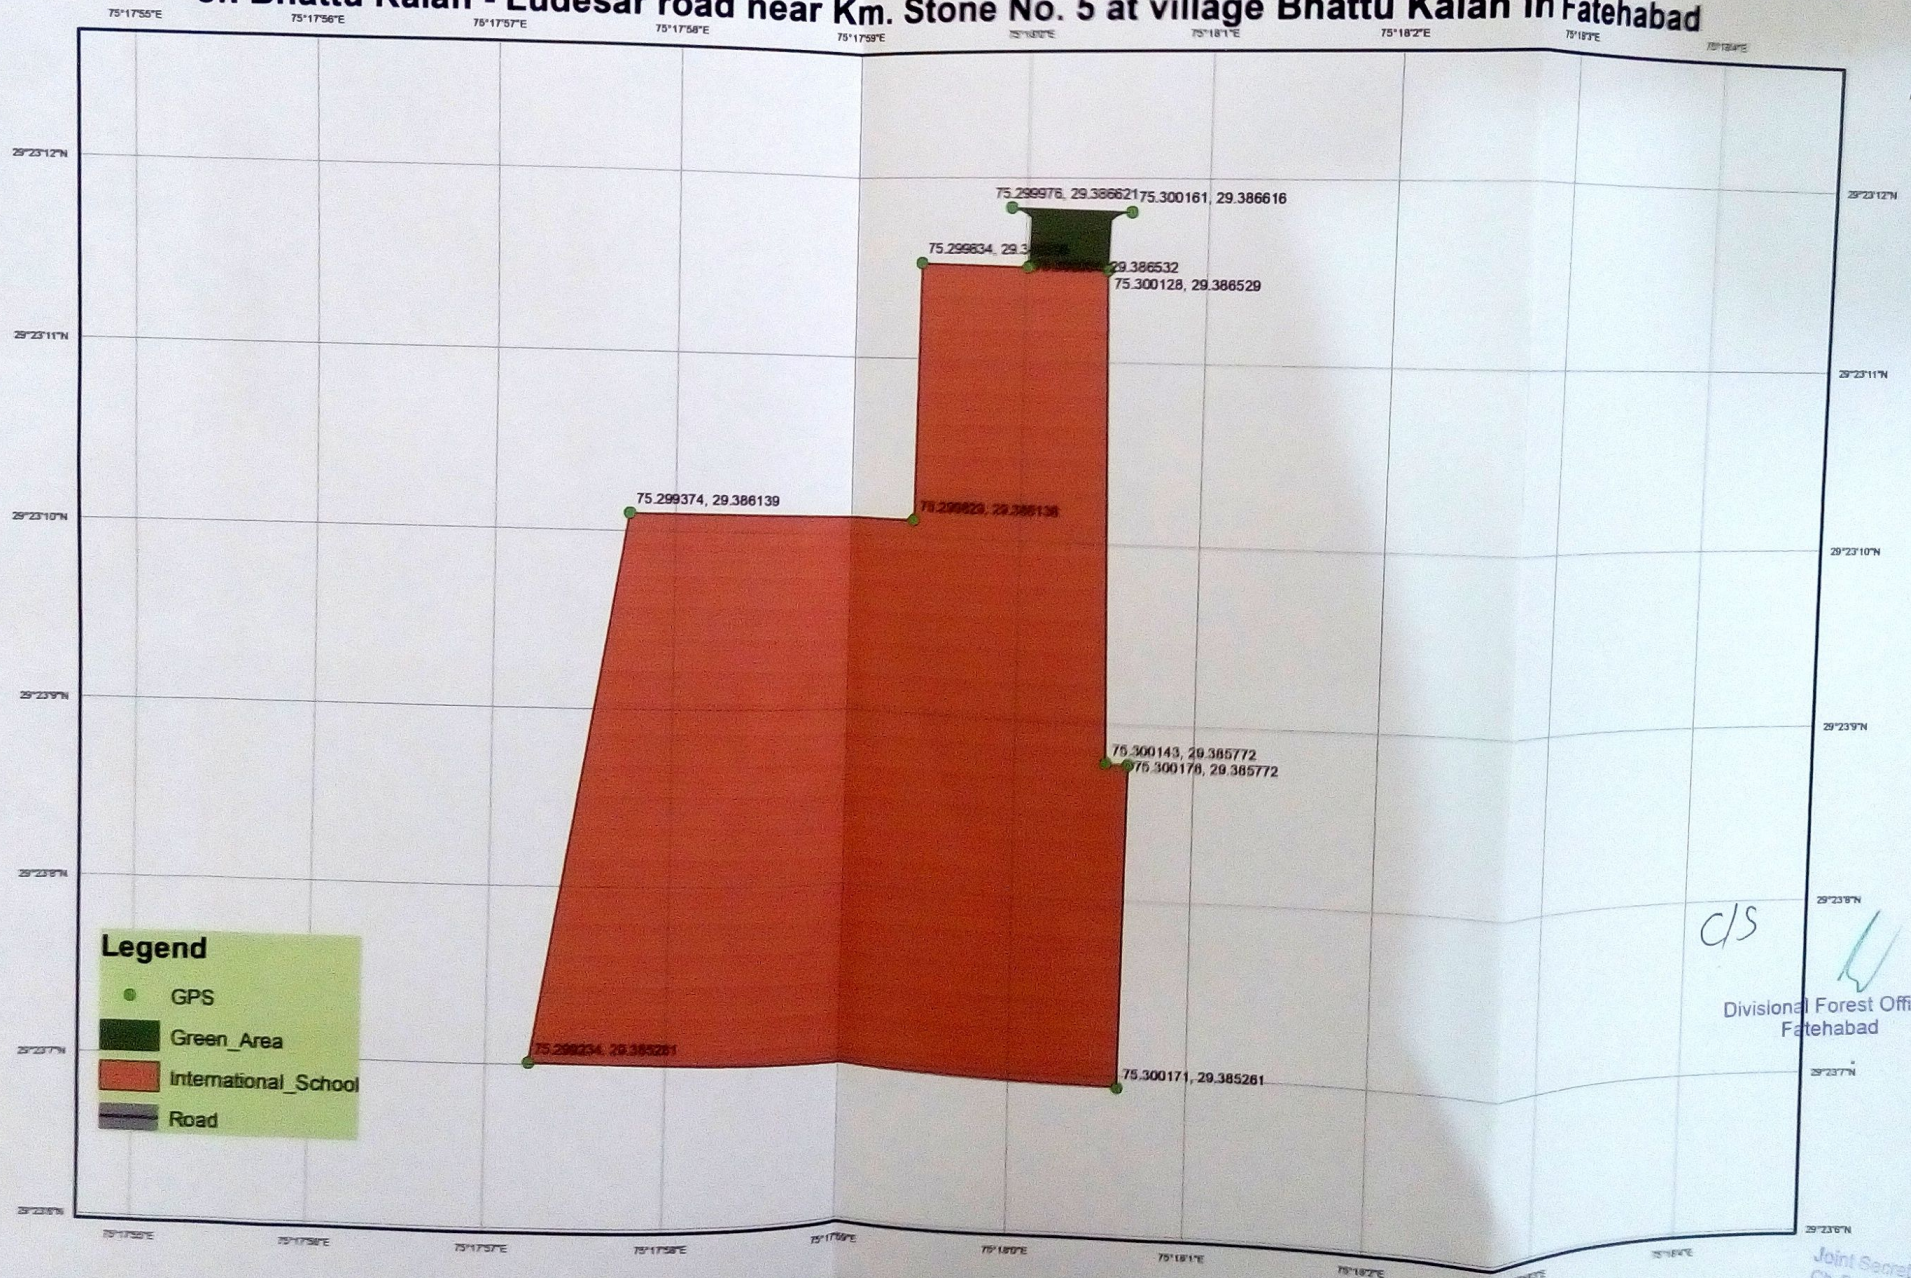

Sir Chhotu Ram International School belonging to Ch. Basti Ram Bhakhar memorial Educational trust situated on Bhattu Kalan - Ludesar road near Km. Stone No. 5 at village Bhattu Kalan in Fatehabad

00.00 0.015 0.03 0.045 0.06 Kilometers