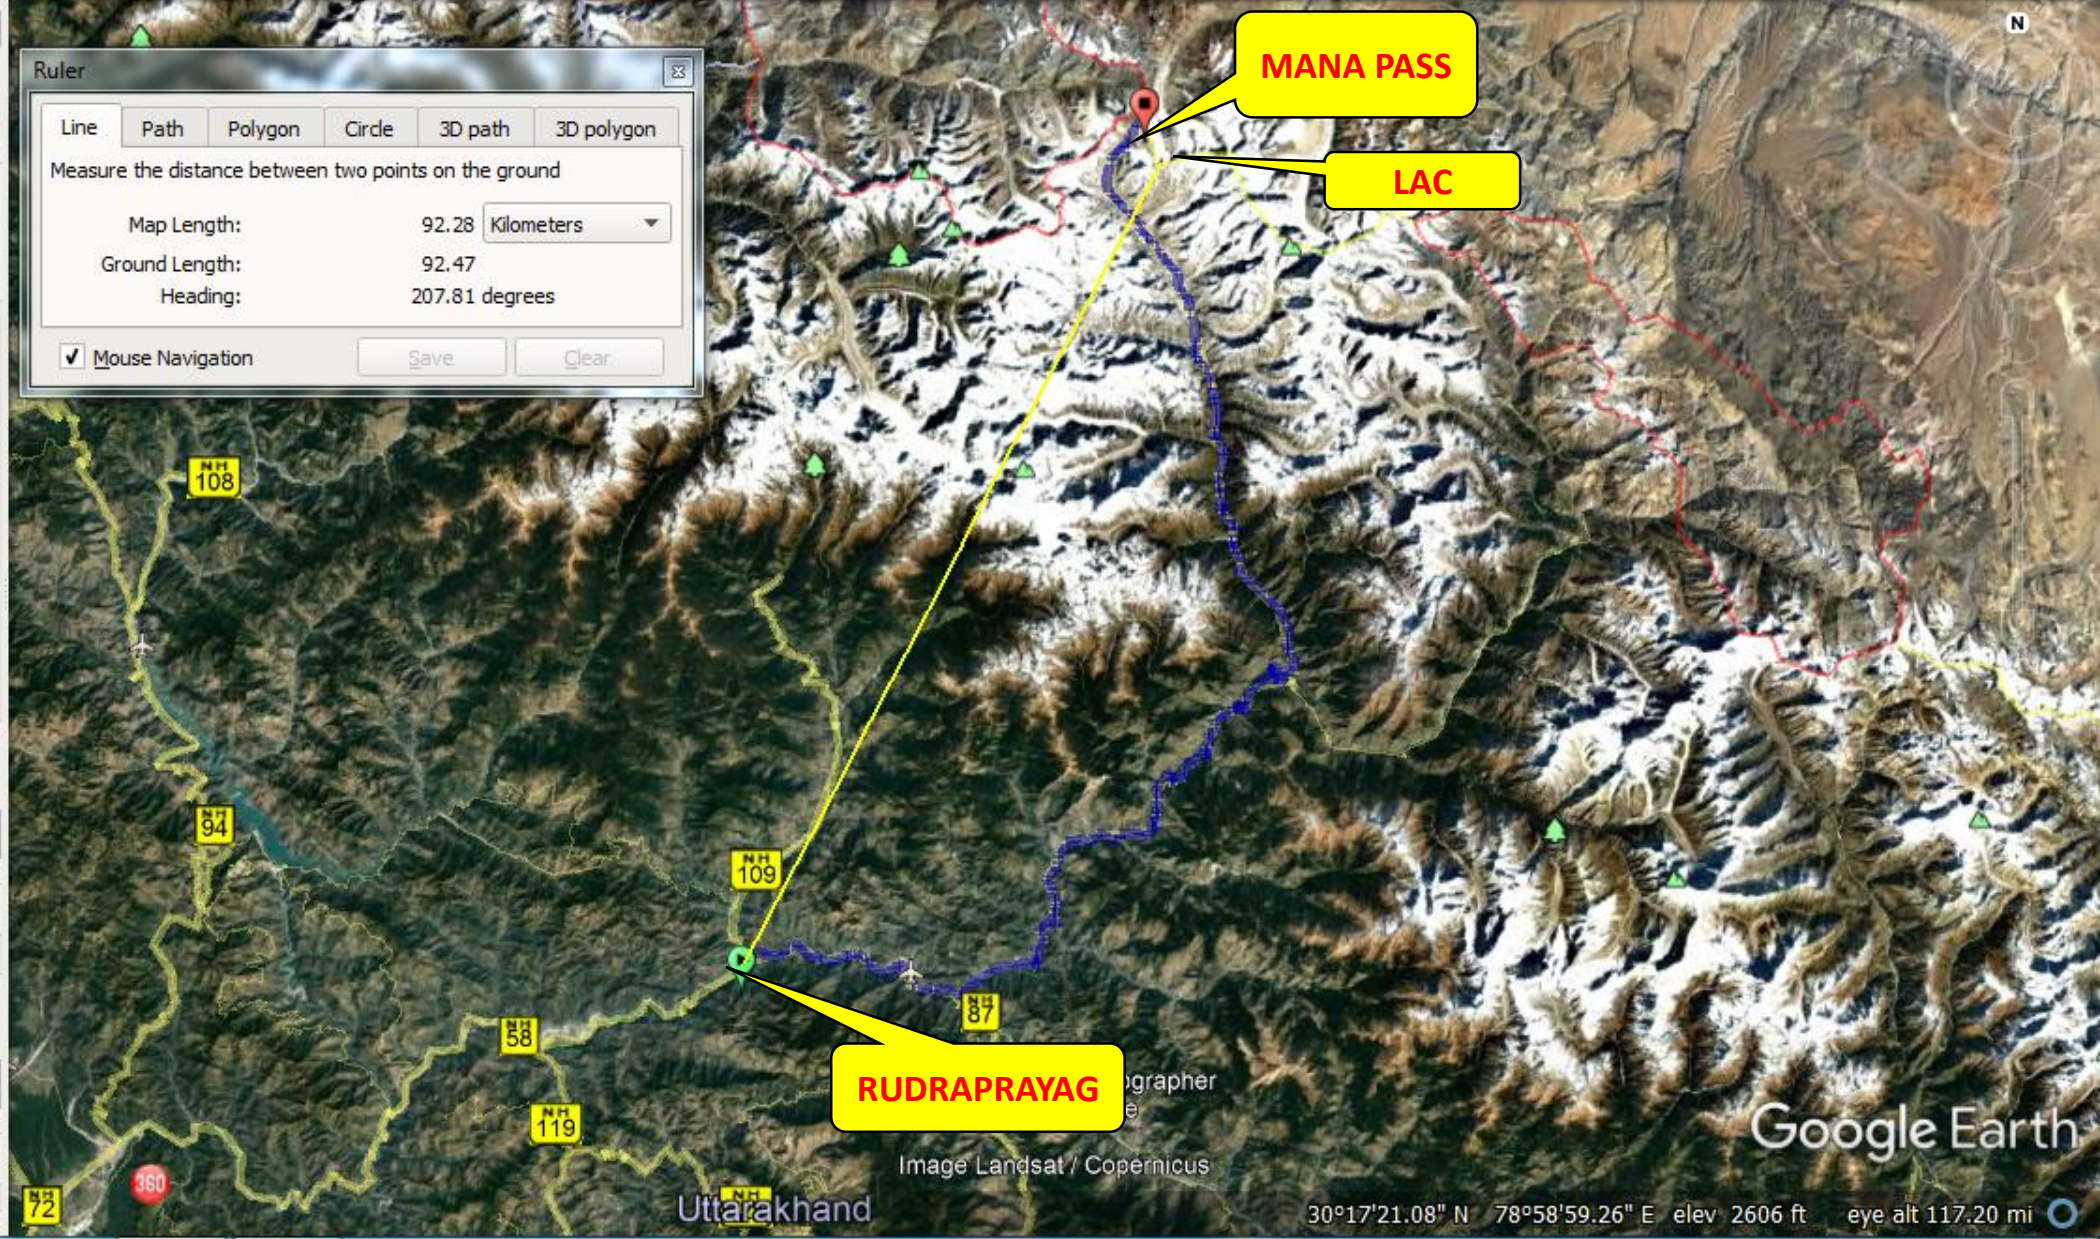

**A** Rudraprayag  
Uttarakhand 246171,  
India

**B** Mana Pass  
Uttarakhand

Suggested routes

NH 7 207 km, 6 h 36 min

NH 7 255 km, 8 h 37 min  
and Mana Pass Rd

NH107, 263 km, 8 h 54 min  
NH 7 and Mana Pass Rd

My Places

- Sightseeing Tour

Make sure 3D Buildings layer is checked

- Primary Database
- Announcements
- Borders and Labels
- Places

Ruler

Line Path Polygon Circle 3D path 3D polygon

Measure the distance between two points on the ground

Map Length:	92.28	Kilometers
Ground Length:	92.47	
Heading:	207.81	degrees

Mouse Navigation

Save Clear

MANA PASS

LAC

RUDRAPRAYAG