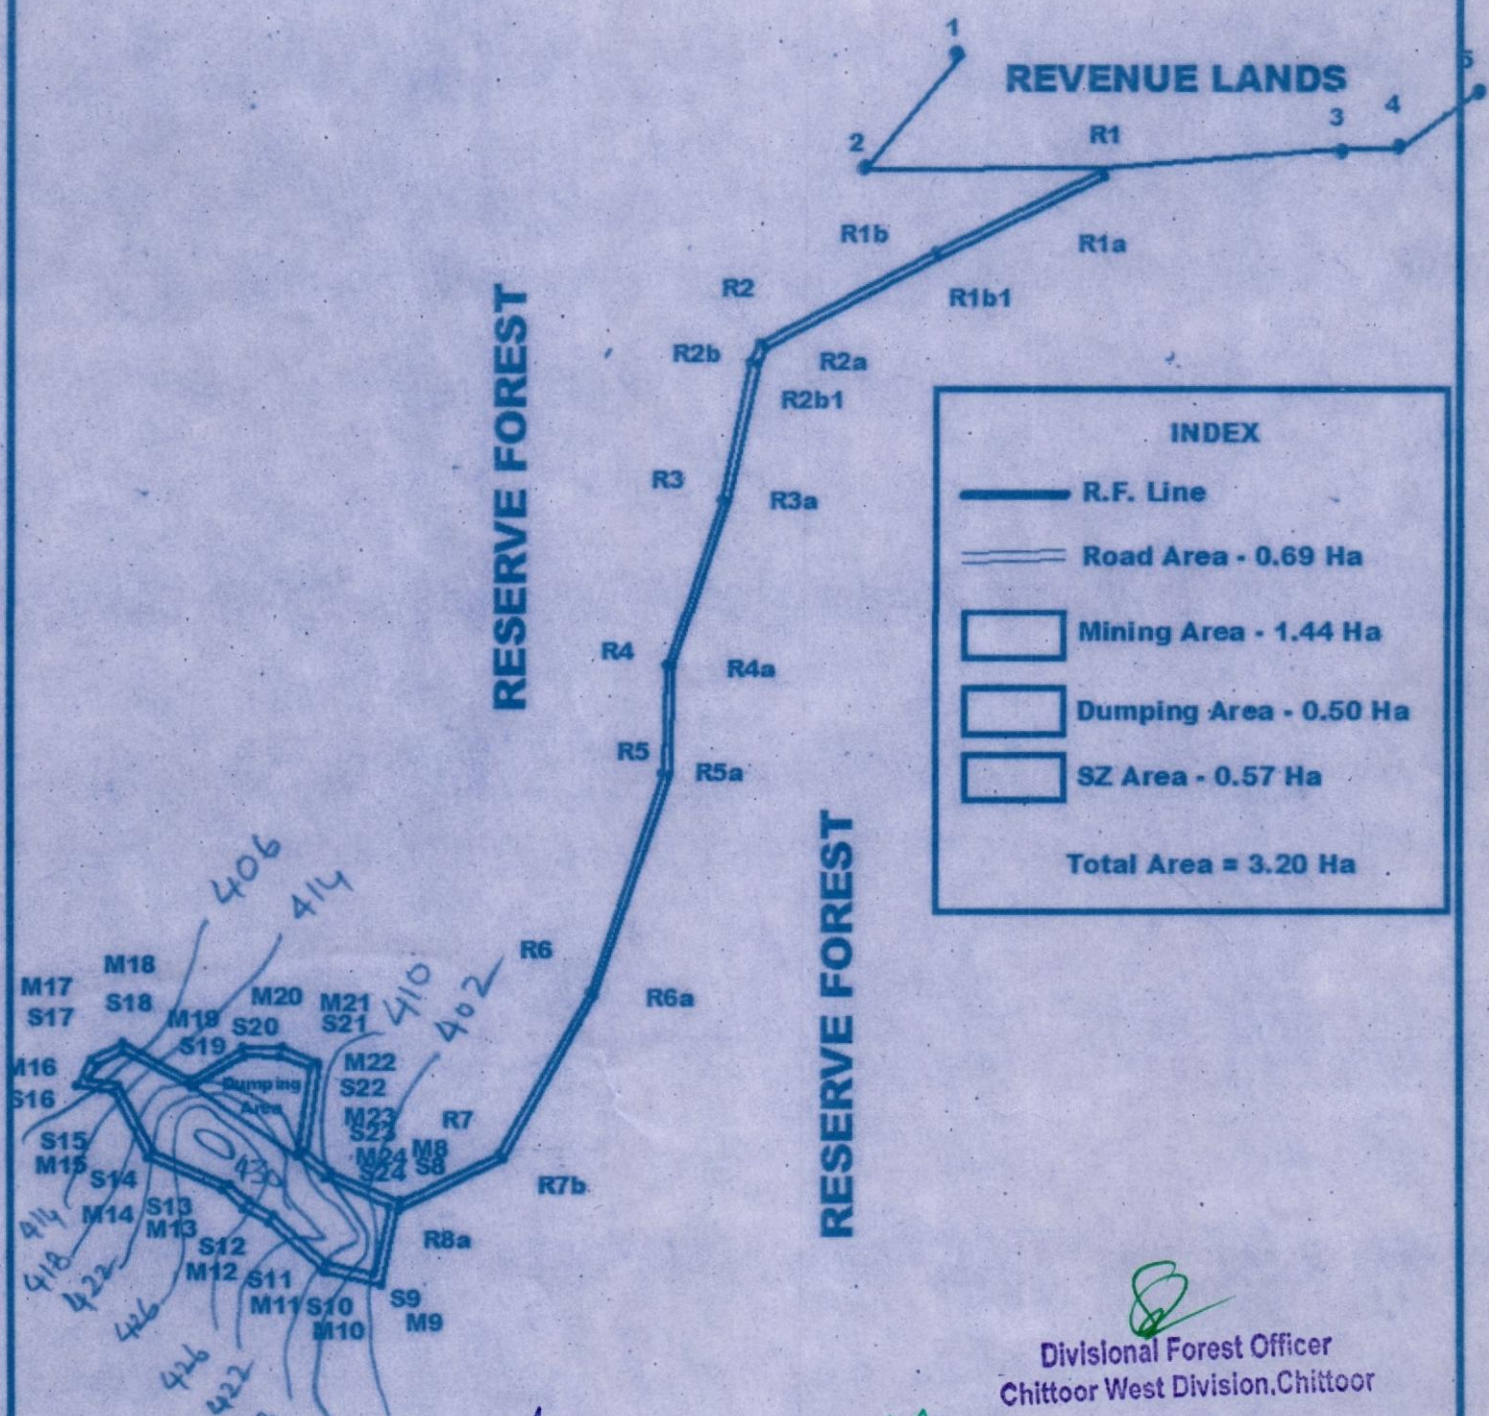

# Contour map of proposed Mining area of 3.20 Ha in Compt. No.221 of Chittapara R.F. of Chittapara Bat of Chittoor West Range / Division

INDEX	
	R.F. Line
	Road Area - 0.69 Ha
	Mining Area - 1.44 Ha
	Dumping Area - 0.50 Ha
	SZ Area - 0.57 Ha
Total Area = 3.20 Ha	