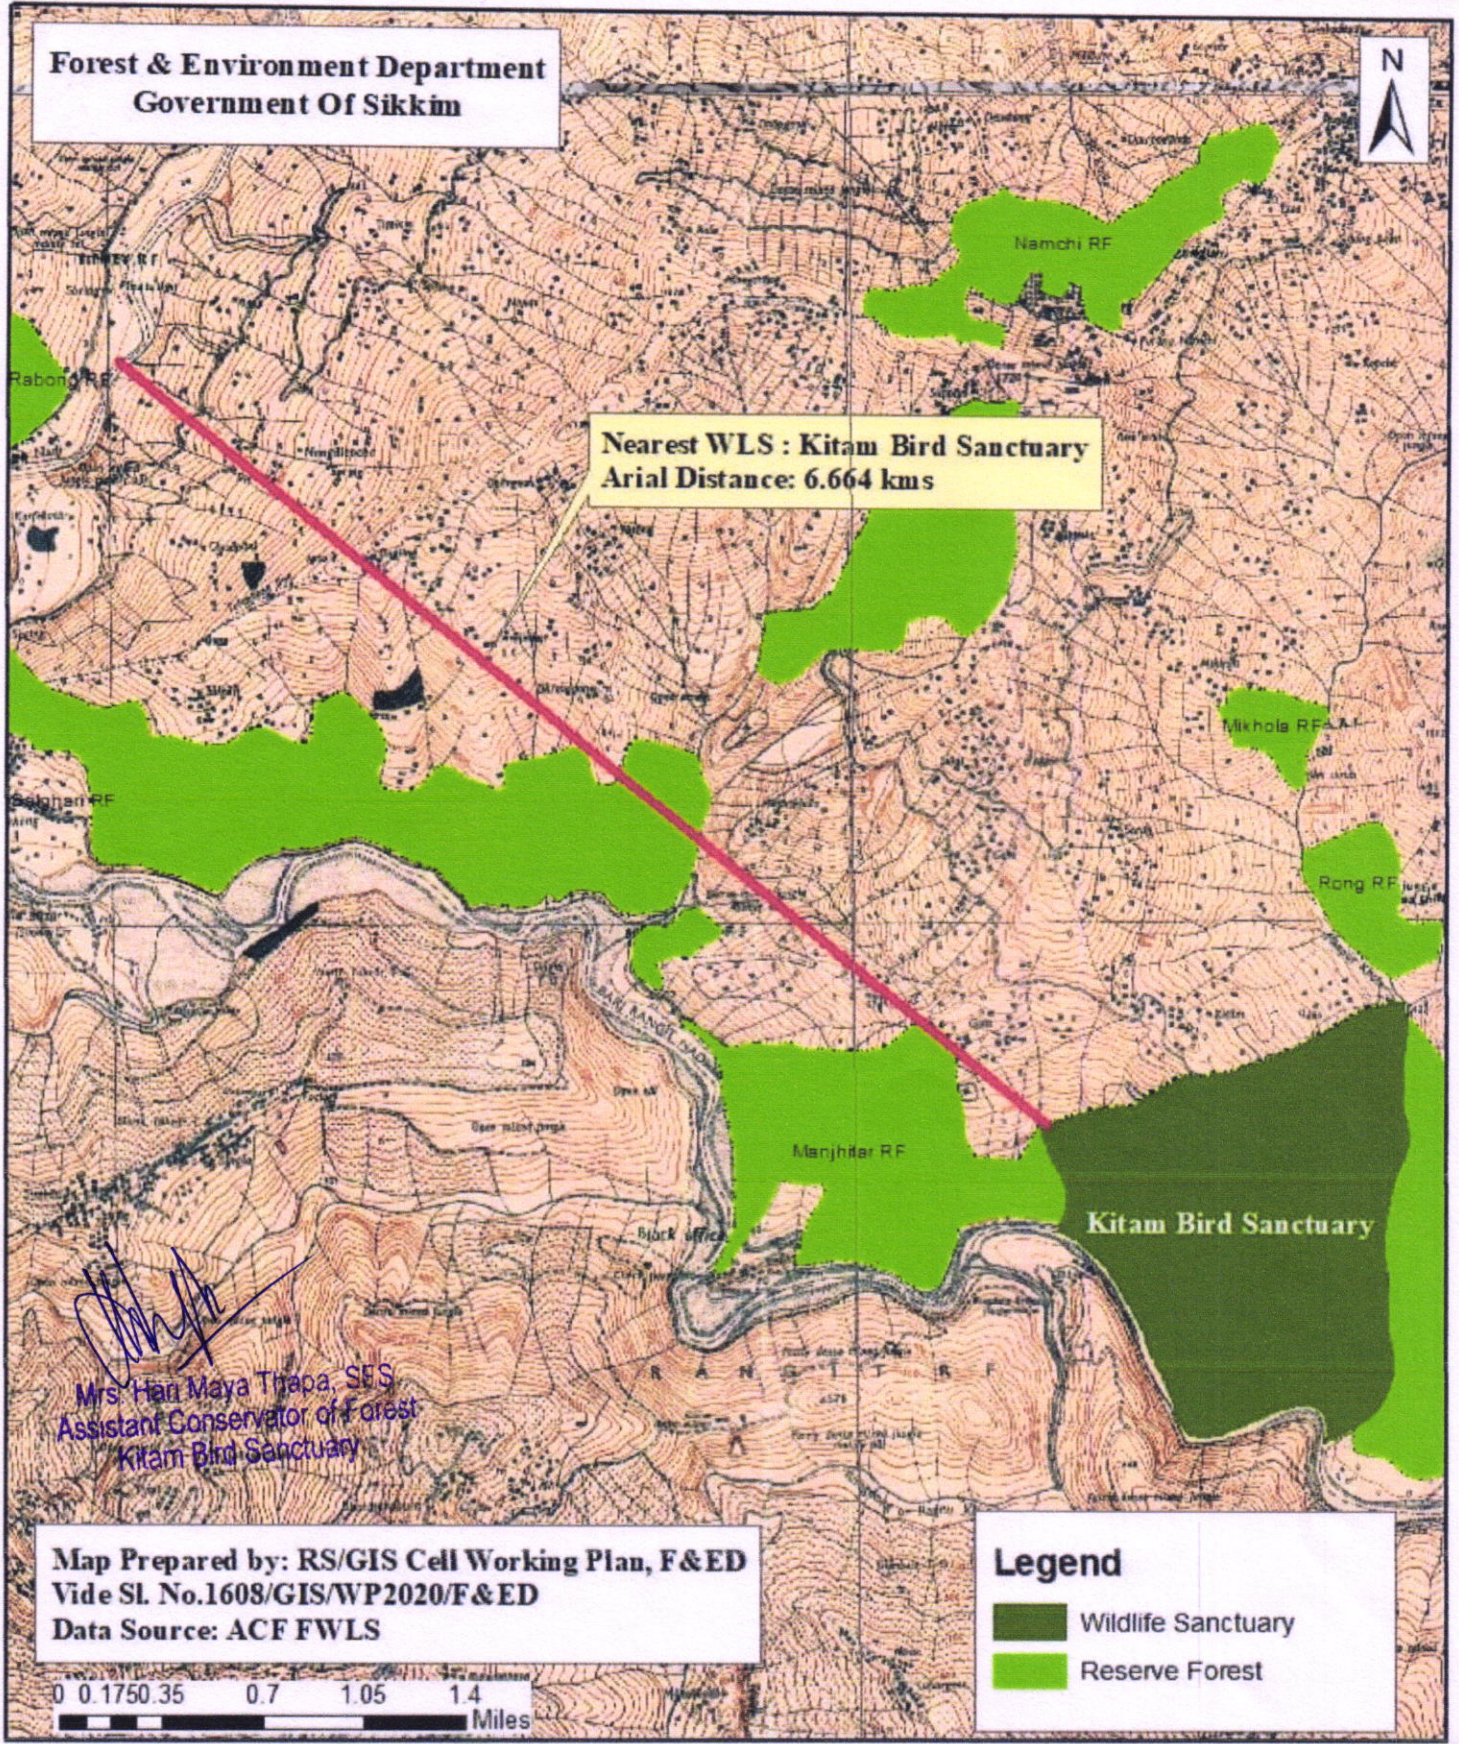

15

MAP SHOWING THE ARIAL DISTANCE TO NEAREST WILDLIFE SANCTUARY

Forest & Environment Department
Government Of Sikkim

27° 10'

Nearest WLS : Kitam Bird Sanctuary
Aerial Distance: 6.664 kms

*Mrs. Hari Maya Thapa, SES
Assistant Conservator of Forest
Kitam Bird Sanctuary*

Map Prepared by: RS/GIS Cell Working Plan, F&ED
Vide Sl. No.1608/GIS/WP2020/F&ED
Data Source: ACF FWLS

Legend

- Wildlife Sanctuary
- Reserve Forest

27° 50'

88° 20' E