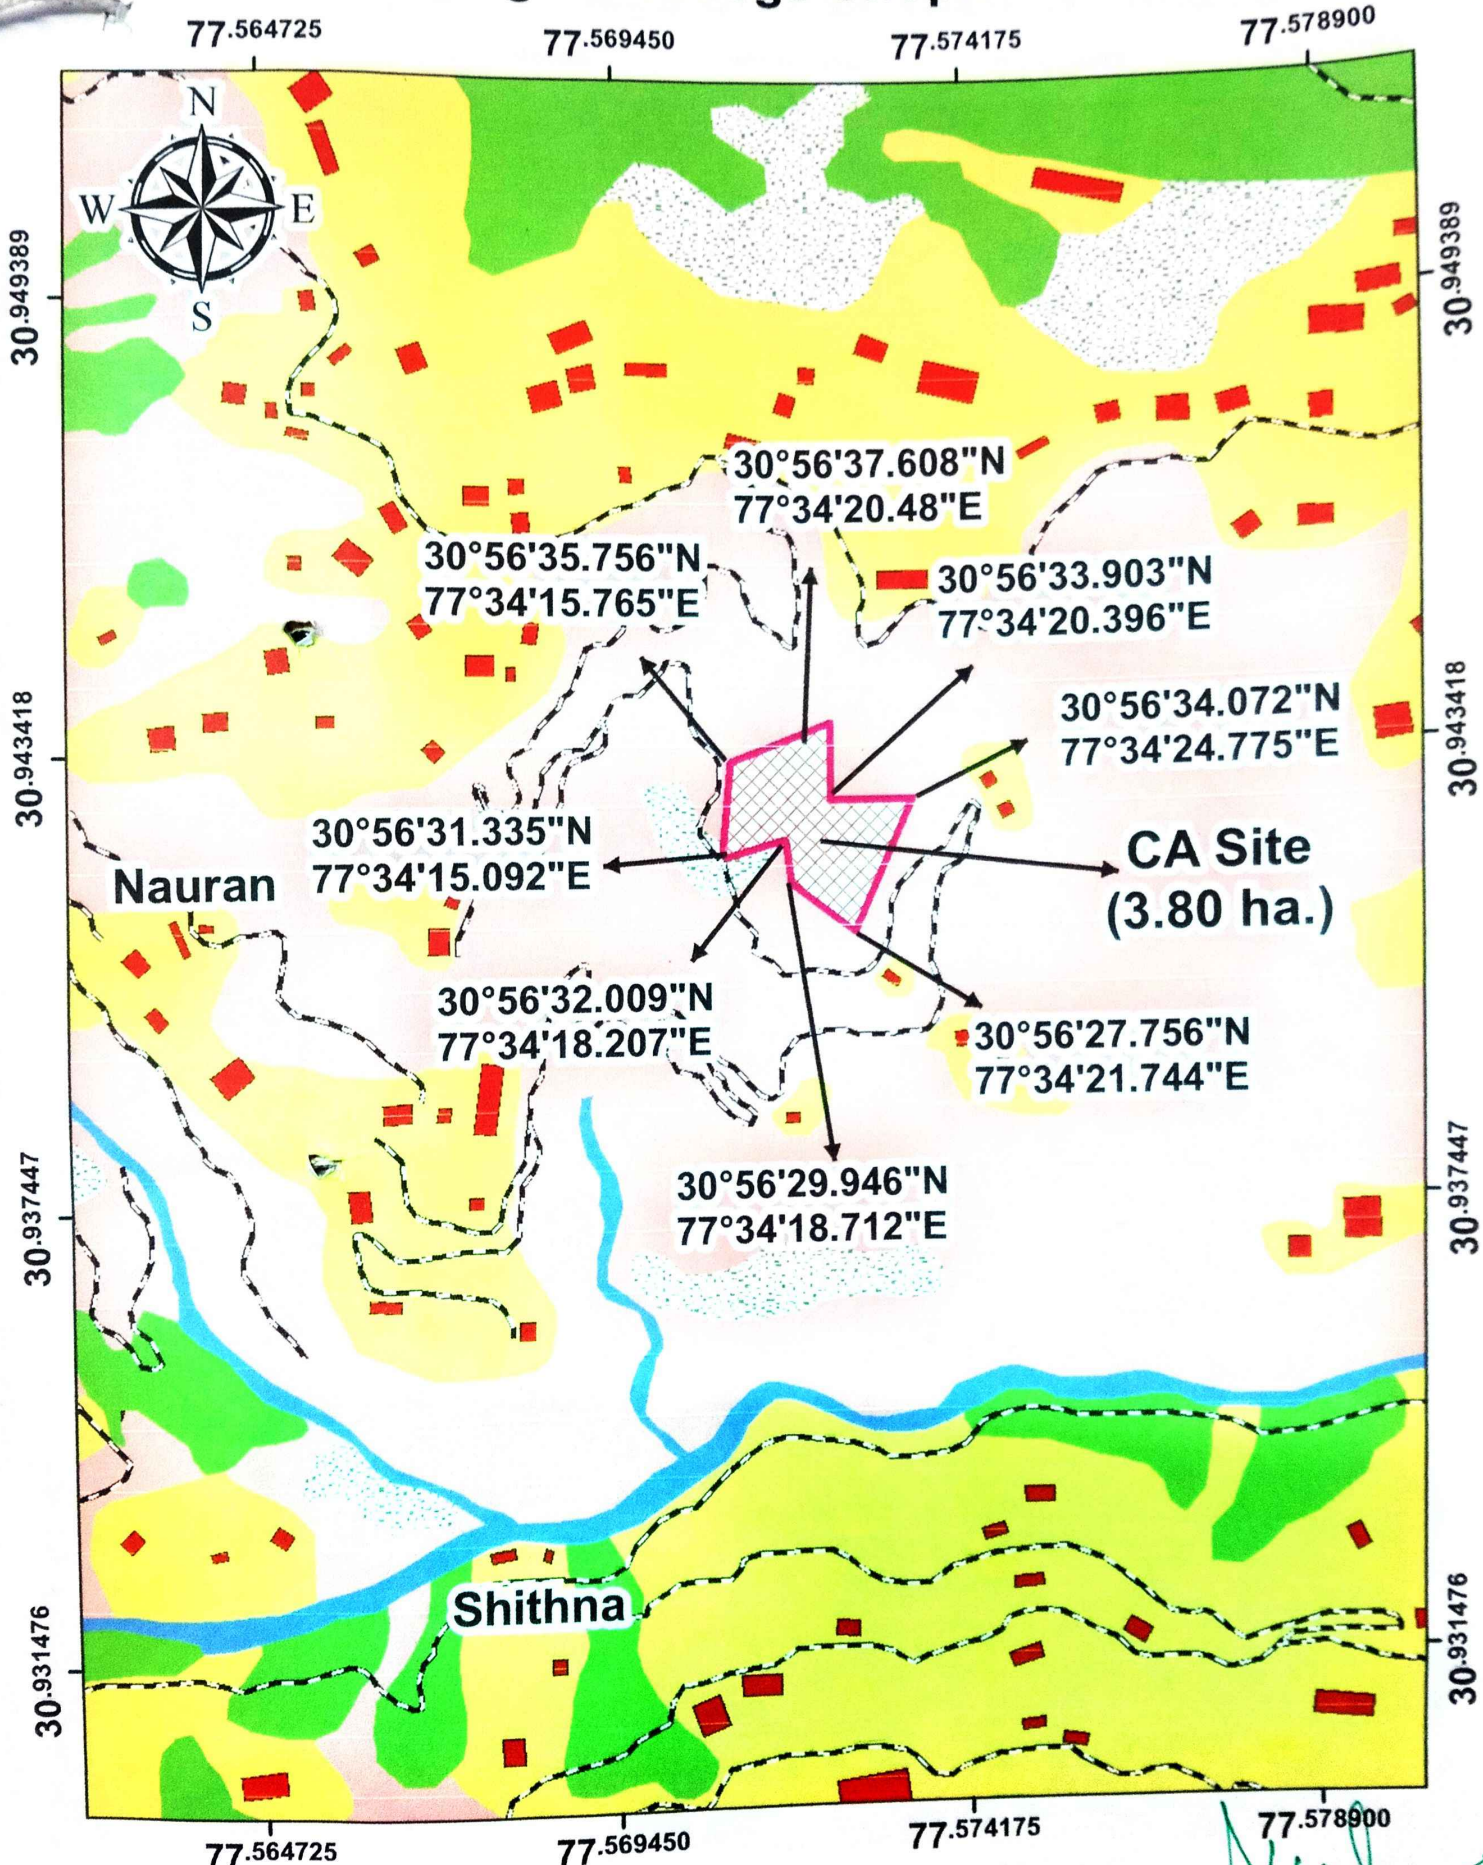

Digital Landuse Map For CA Site(3.80 ha.) UPF Thana C/O Proposed Govt. Degree College Chopal Distt. Shimla H.P.

Legend

- Existing Road
- Builtup
- Open Land
- Water Body
- CA Site
- Private Land
- Shurb
- Forest