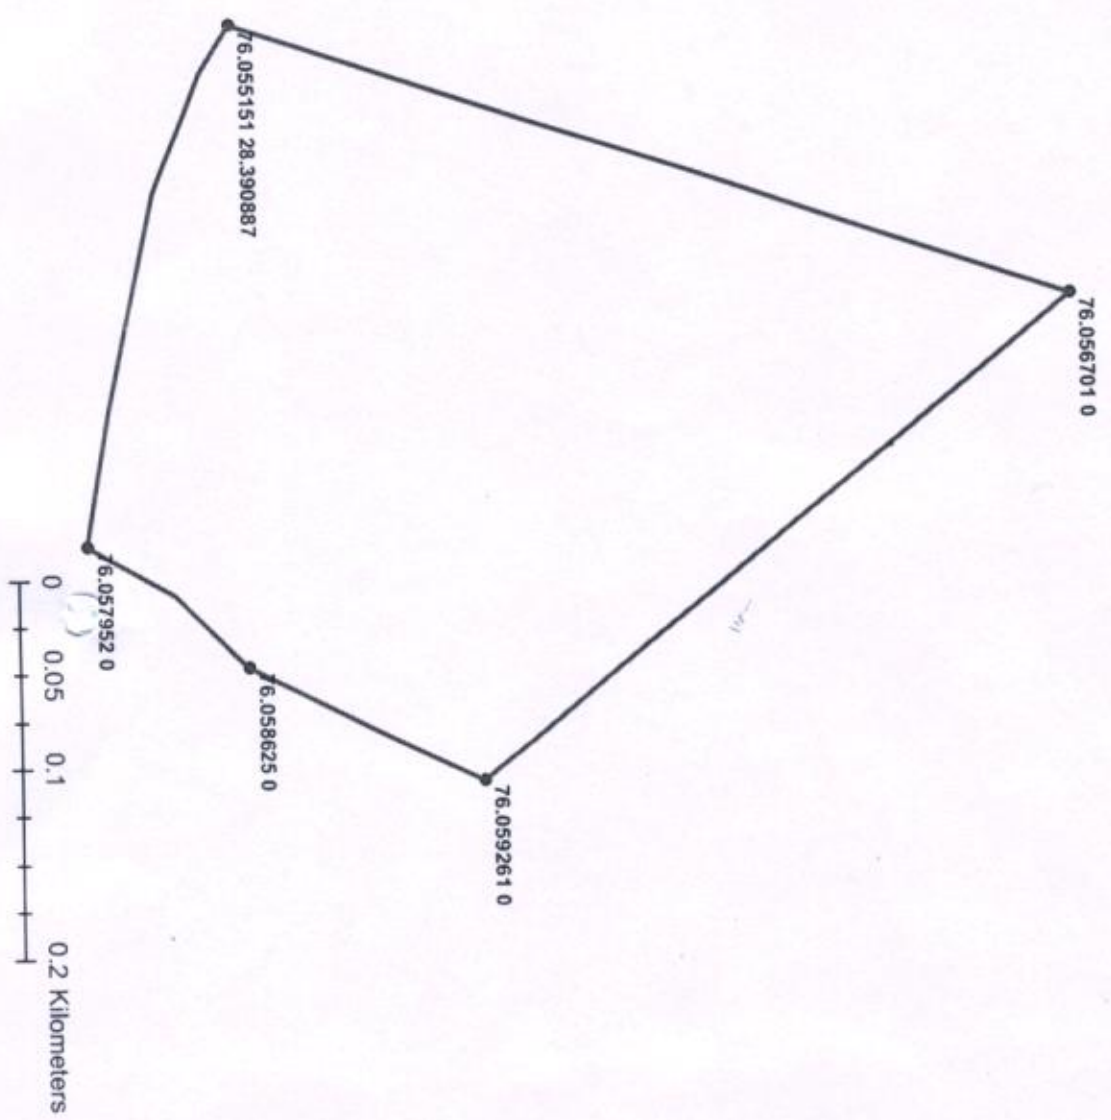

The Map Showing the CA Site of Norangawash R.F Land

76°33'0"E

28°23'30"N

Legend

- GPS Location
- Norangawash R.F Land

76°33'0"E

Divisional Forest Officer
CH. DADRI FOREST DIVN
CH. DADRI