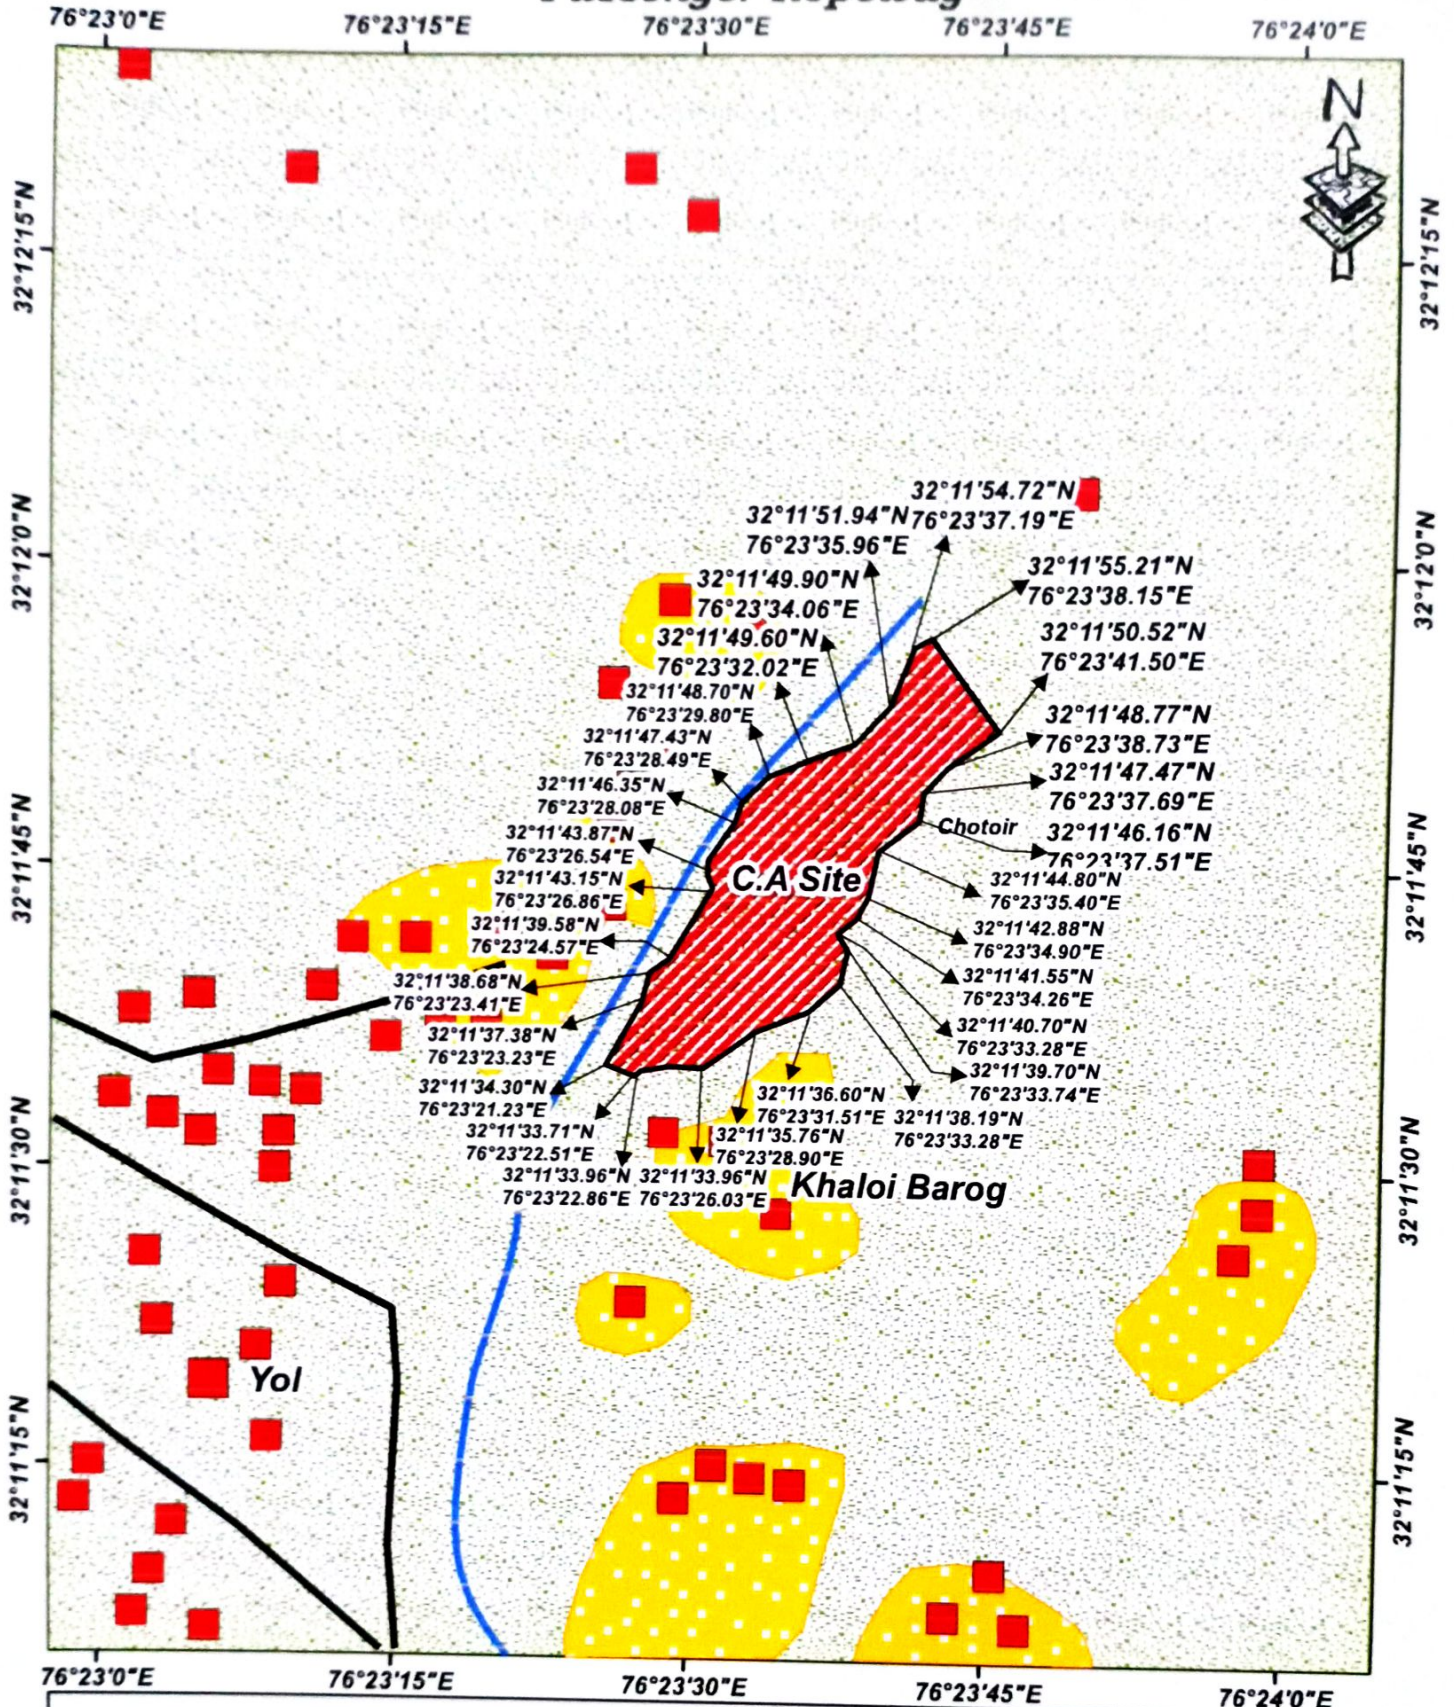

Digital Landuse Map for Proposed C A Site C/o Himani Chamunda Passenger Ropeway

Index	
Proposed C A Site	Builtup Structure
Existing Road	Open Land
Forest land	Waste Land
Agriculture Land	Grass Land

Deputy Director (Tourism)
Distt. Tourism Dev. Office
Kangra at Dharamshala
☎ : 01892 - 224430

Divisional Forest Officer,
Dharamshala Forest Division
DHARAMSHALA