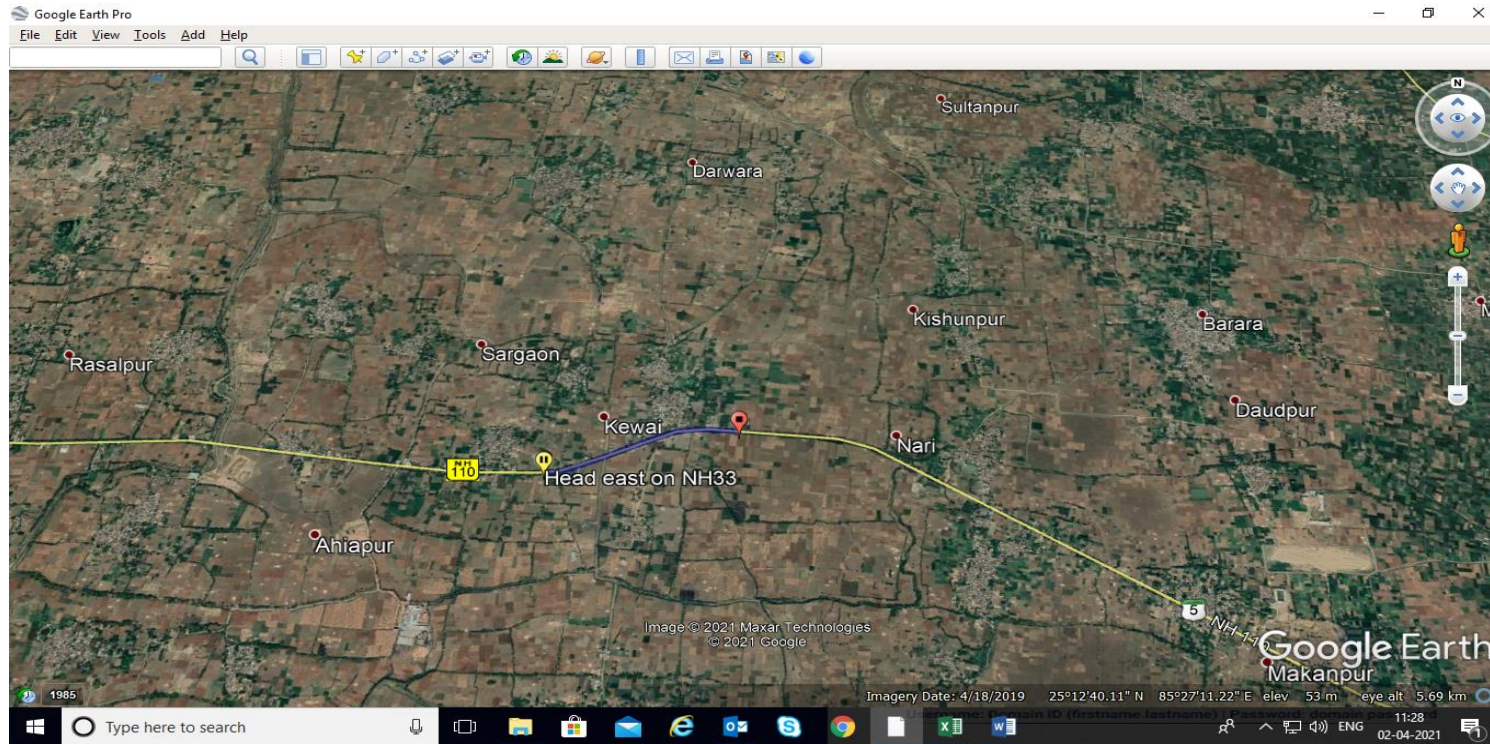

GPS Map Nari (25.21182 85.45317) to Kewai (25.20963 85.44391) 1 KM in Nalanda Forest Division

GPS Reading Nari (25.21182 85.45317) to Kewai (25.20963 85.44391) 1 KM in Nalanda Forest Division

NH /SH No.	LAT	LONG	Division
NH-110	25.21182	85.45317	Nalanda
NH-110	25.211753	85.450131	Nalanda
NH-110	25.21045	85.44687	Nalanda
NH-110	25.20963	85.44391	Nalanda