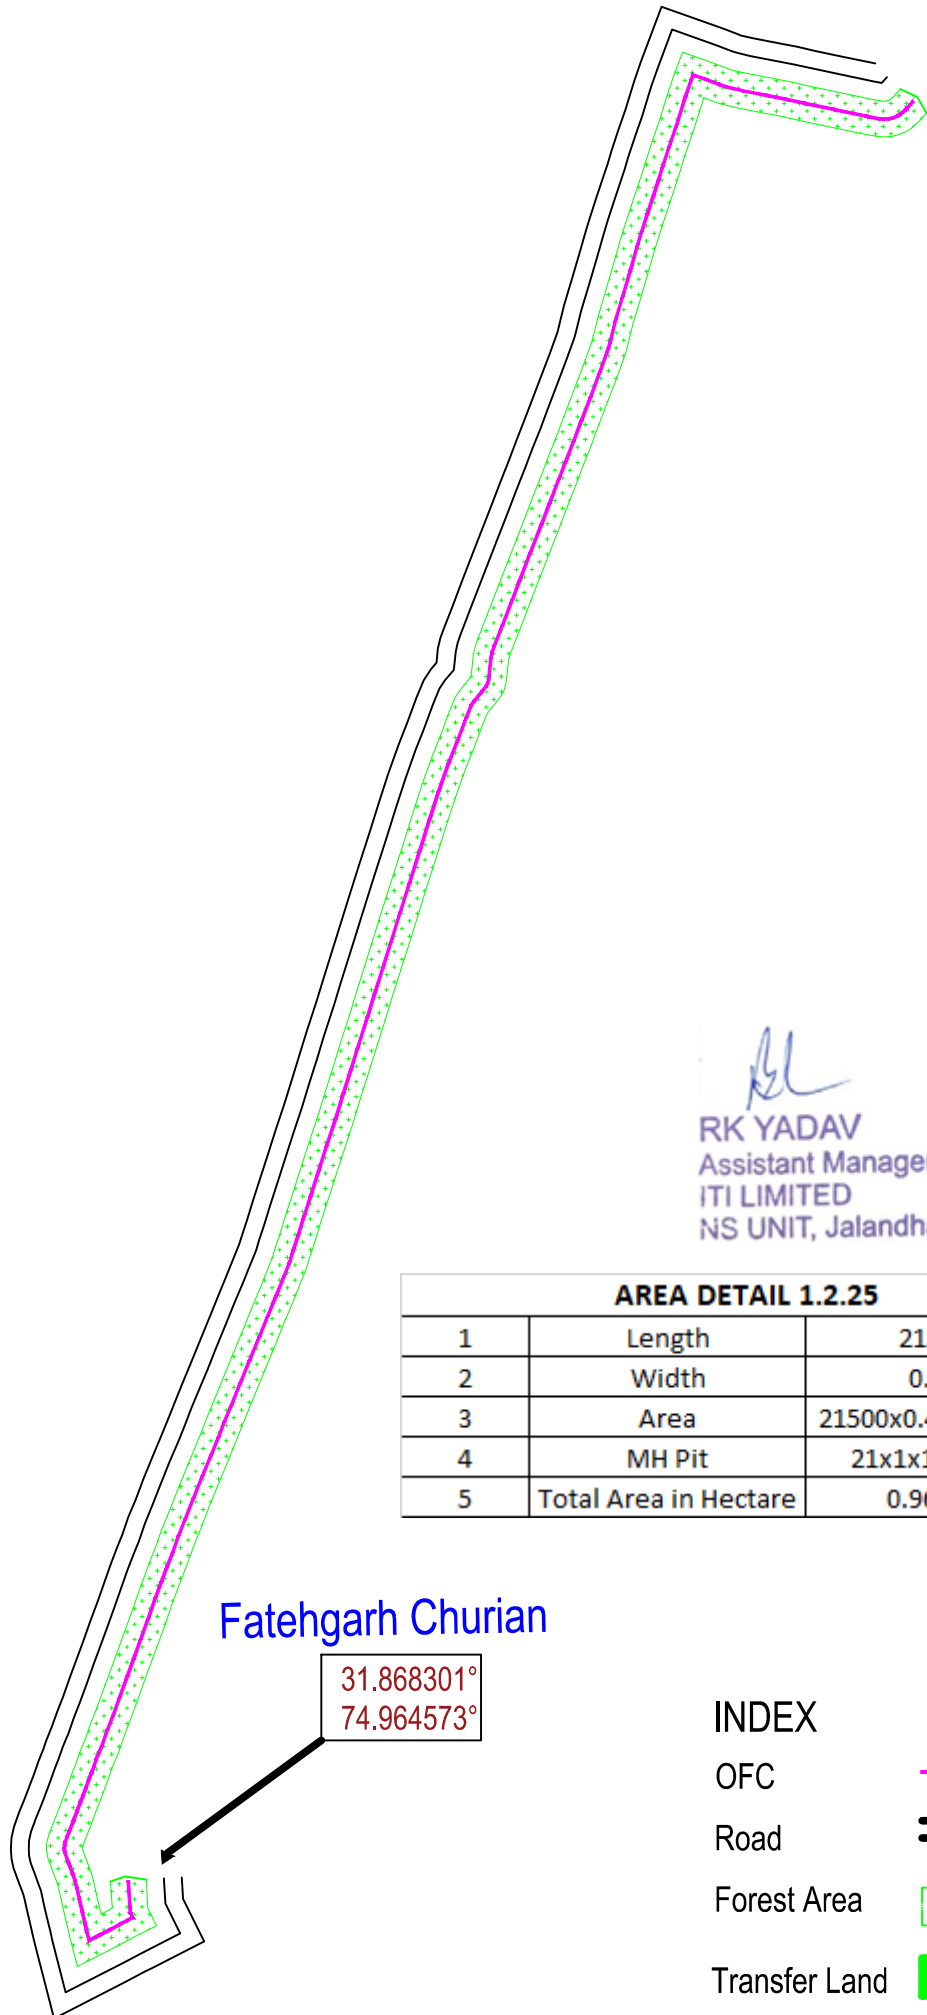

Link ID-1.2.25

DERA BABA NANAK

32.018279°
75.041969°

RK YADAV
Assistant Manager
ITI LIMITED
NS UNIT, Jalandhar-144022

AREA DETAIL 1.2.25

1	Length	21500 m
2	Width	0.45 m
3	Area	21500x0.45=9675 sqm
4	MH Pit	21x1x1 = 21 sqm
5	Total Area in Hectare	0.9696 Ha.

Fatehgarh Churian

31.868301°
74.964573°

INDEX

- OFC 
- Road 
- Forest Area 
- Transfer Land 