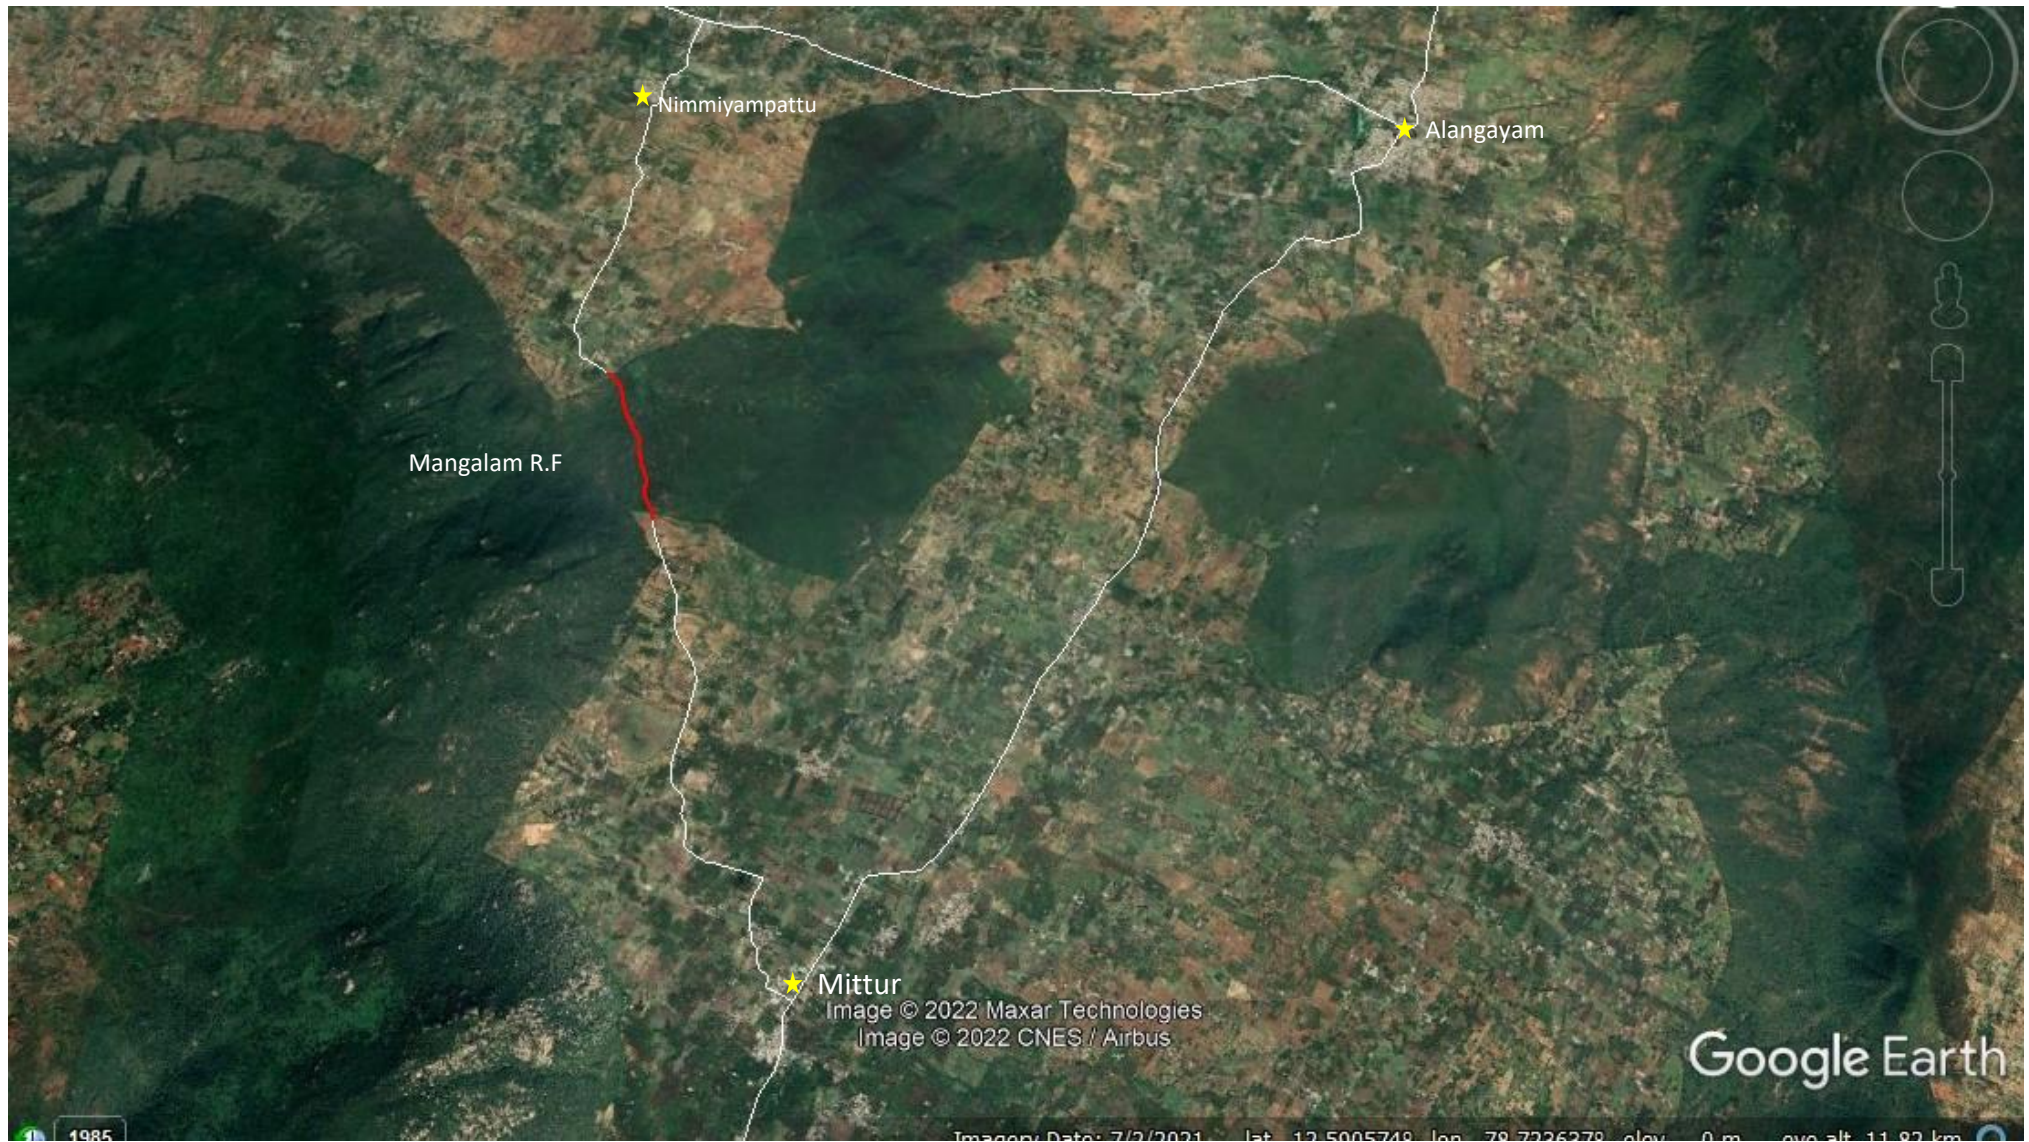

**Satellite Image of proposed Laying of underground OFC from Mittur to Nimmiyampattu
across Mangalam RF in Vaniyambadi Taluk, Vellore District**

for M/s. Telesonic Networks Limited,

[Handwritten Signature]
Authorized Signatory

— Proposed UG OFC route