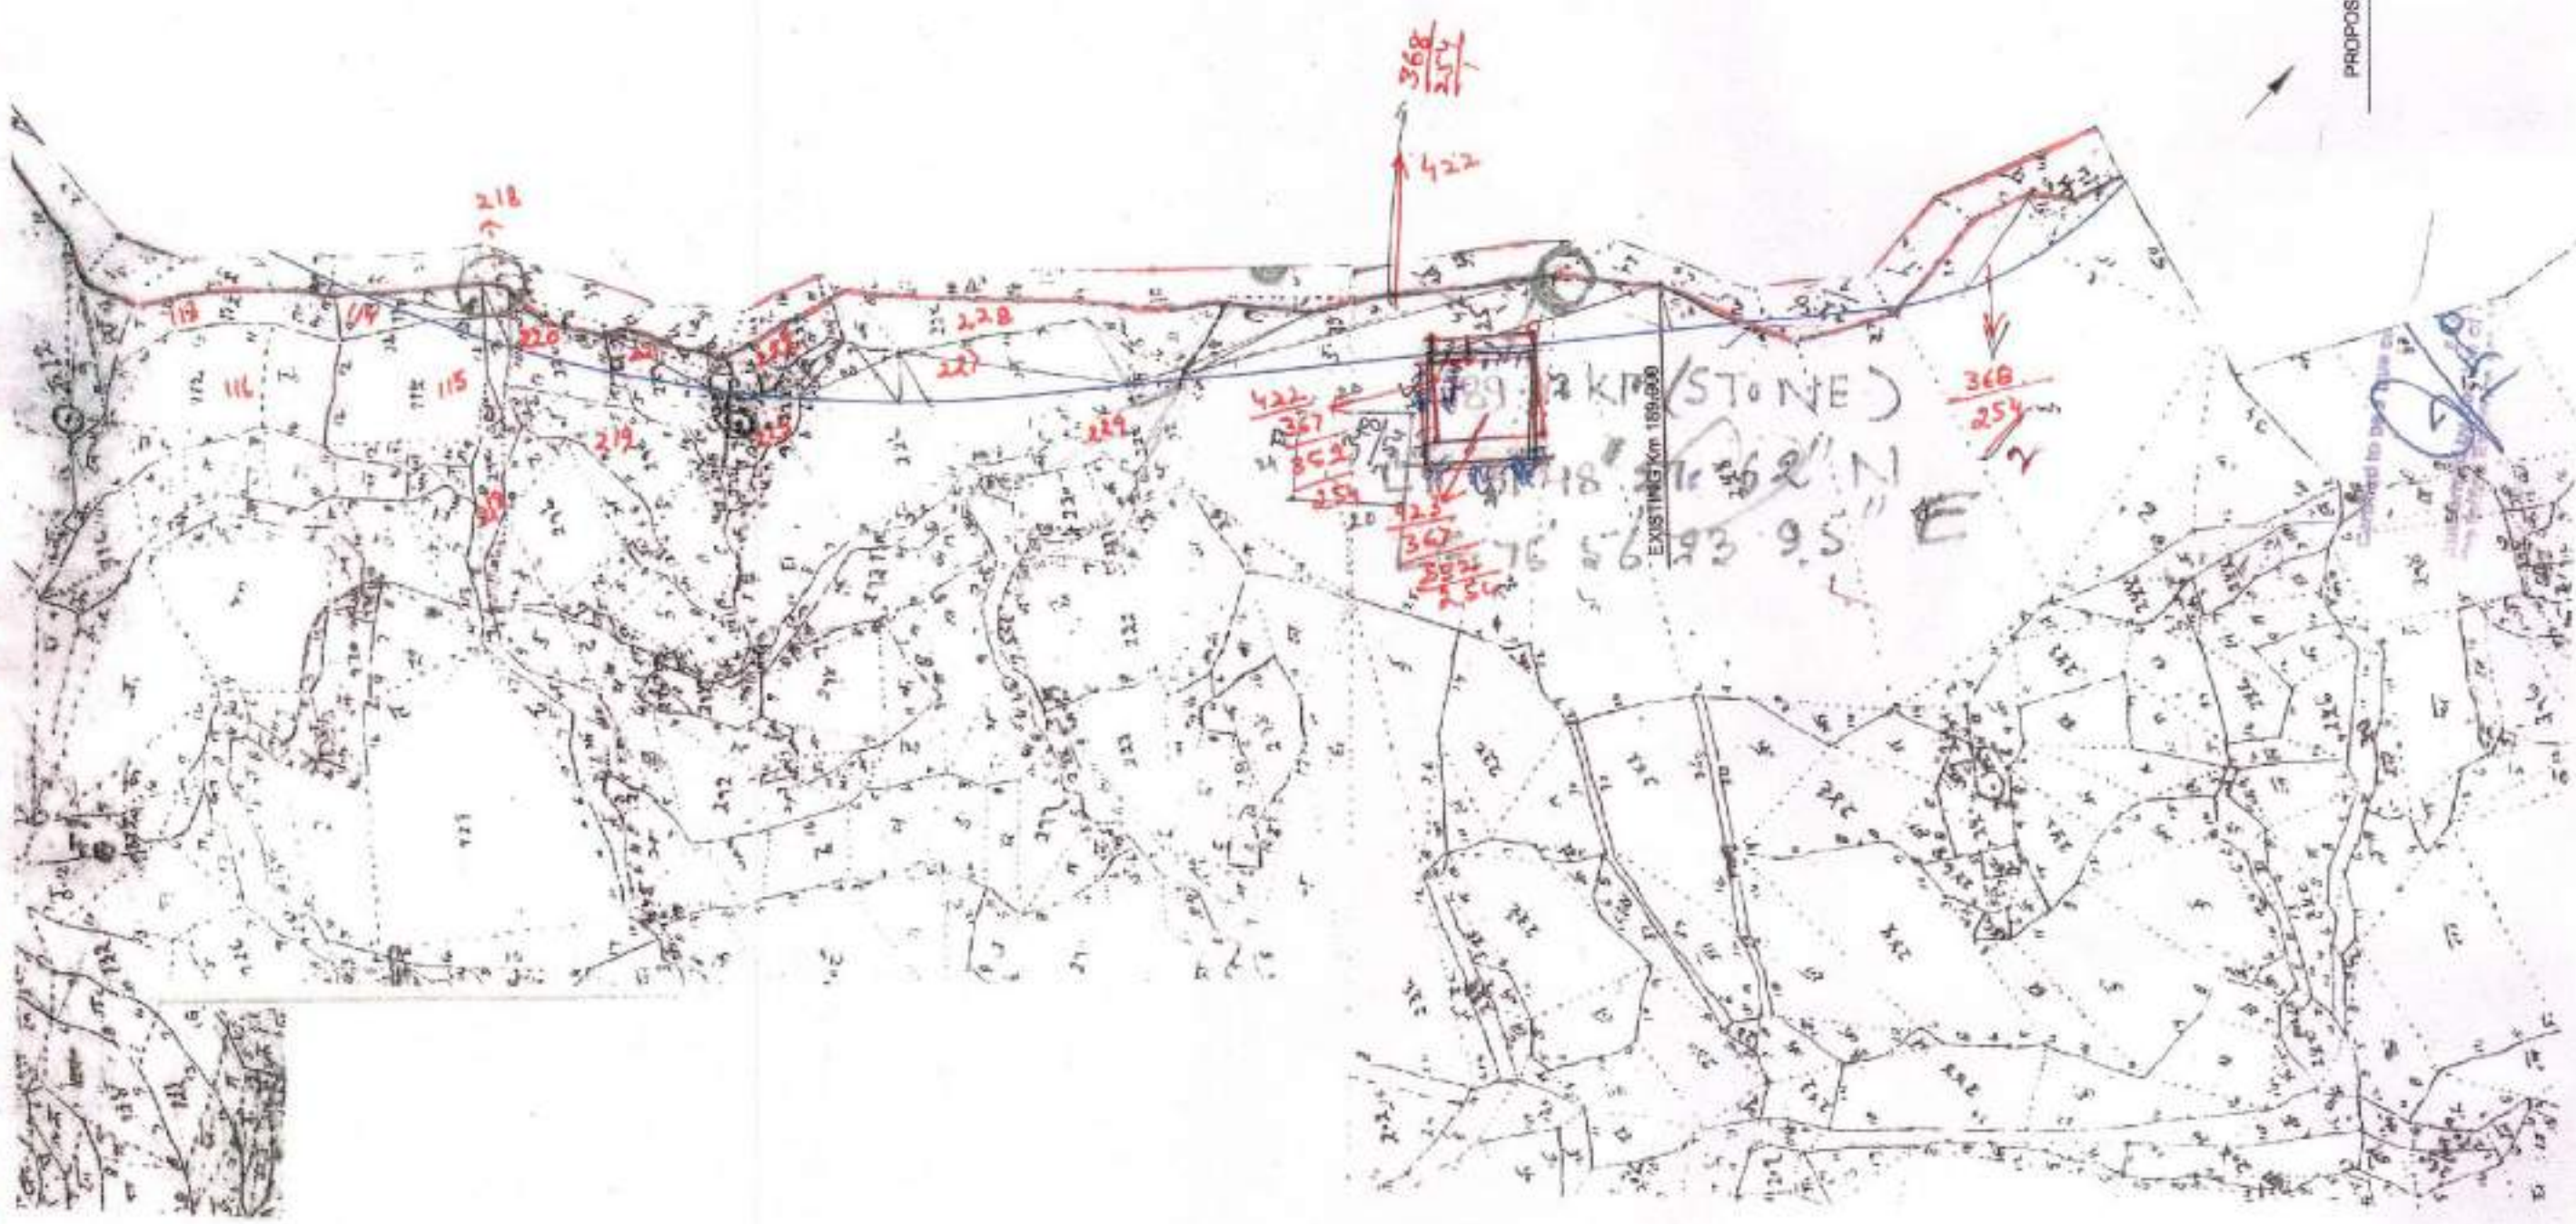

PROPOSED Km 166.065

PROPOSED ROW - _____
DISTRICT - MANDI

TEHSIL - PADHAR

VILLAGE - MALOG

CALA - cum - SDM
Sub Division Padhar
Distt Mandi (H.P.)-175012

नामच तहसीलदार
पादर, मण्डी (हि. प्र.)

[Signature]
Field Kanungo Kunnu
Tehsil Padhar
Distt. Mandi (H.P.)

2 OF 2

[Signature]
कामेण राजस्व अधिकारी
पादर वृत्त पाली
जिला मण्डी (हि. प्र.)