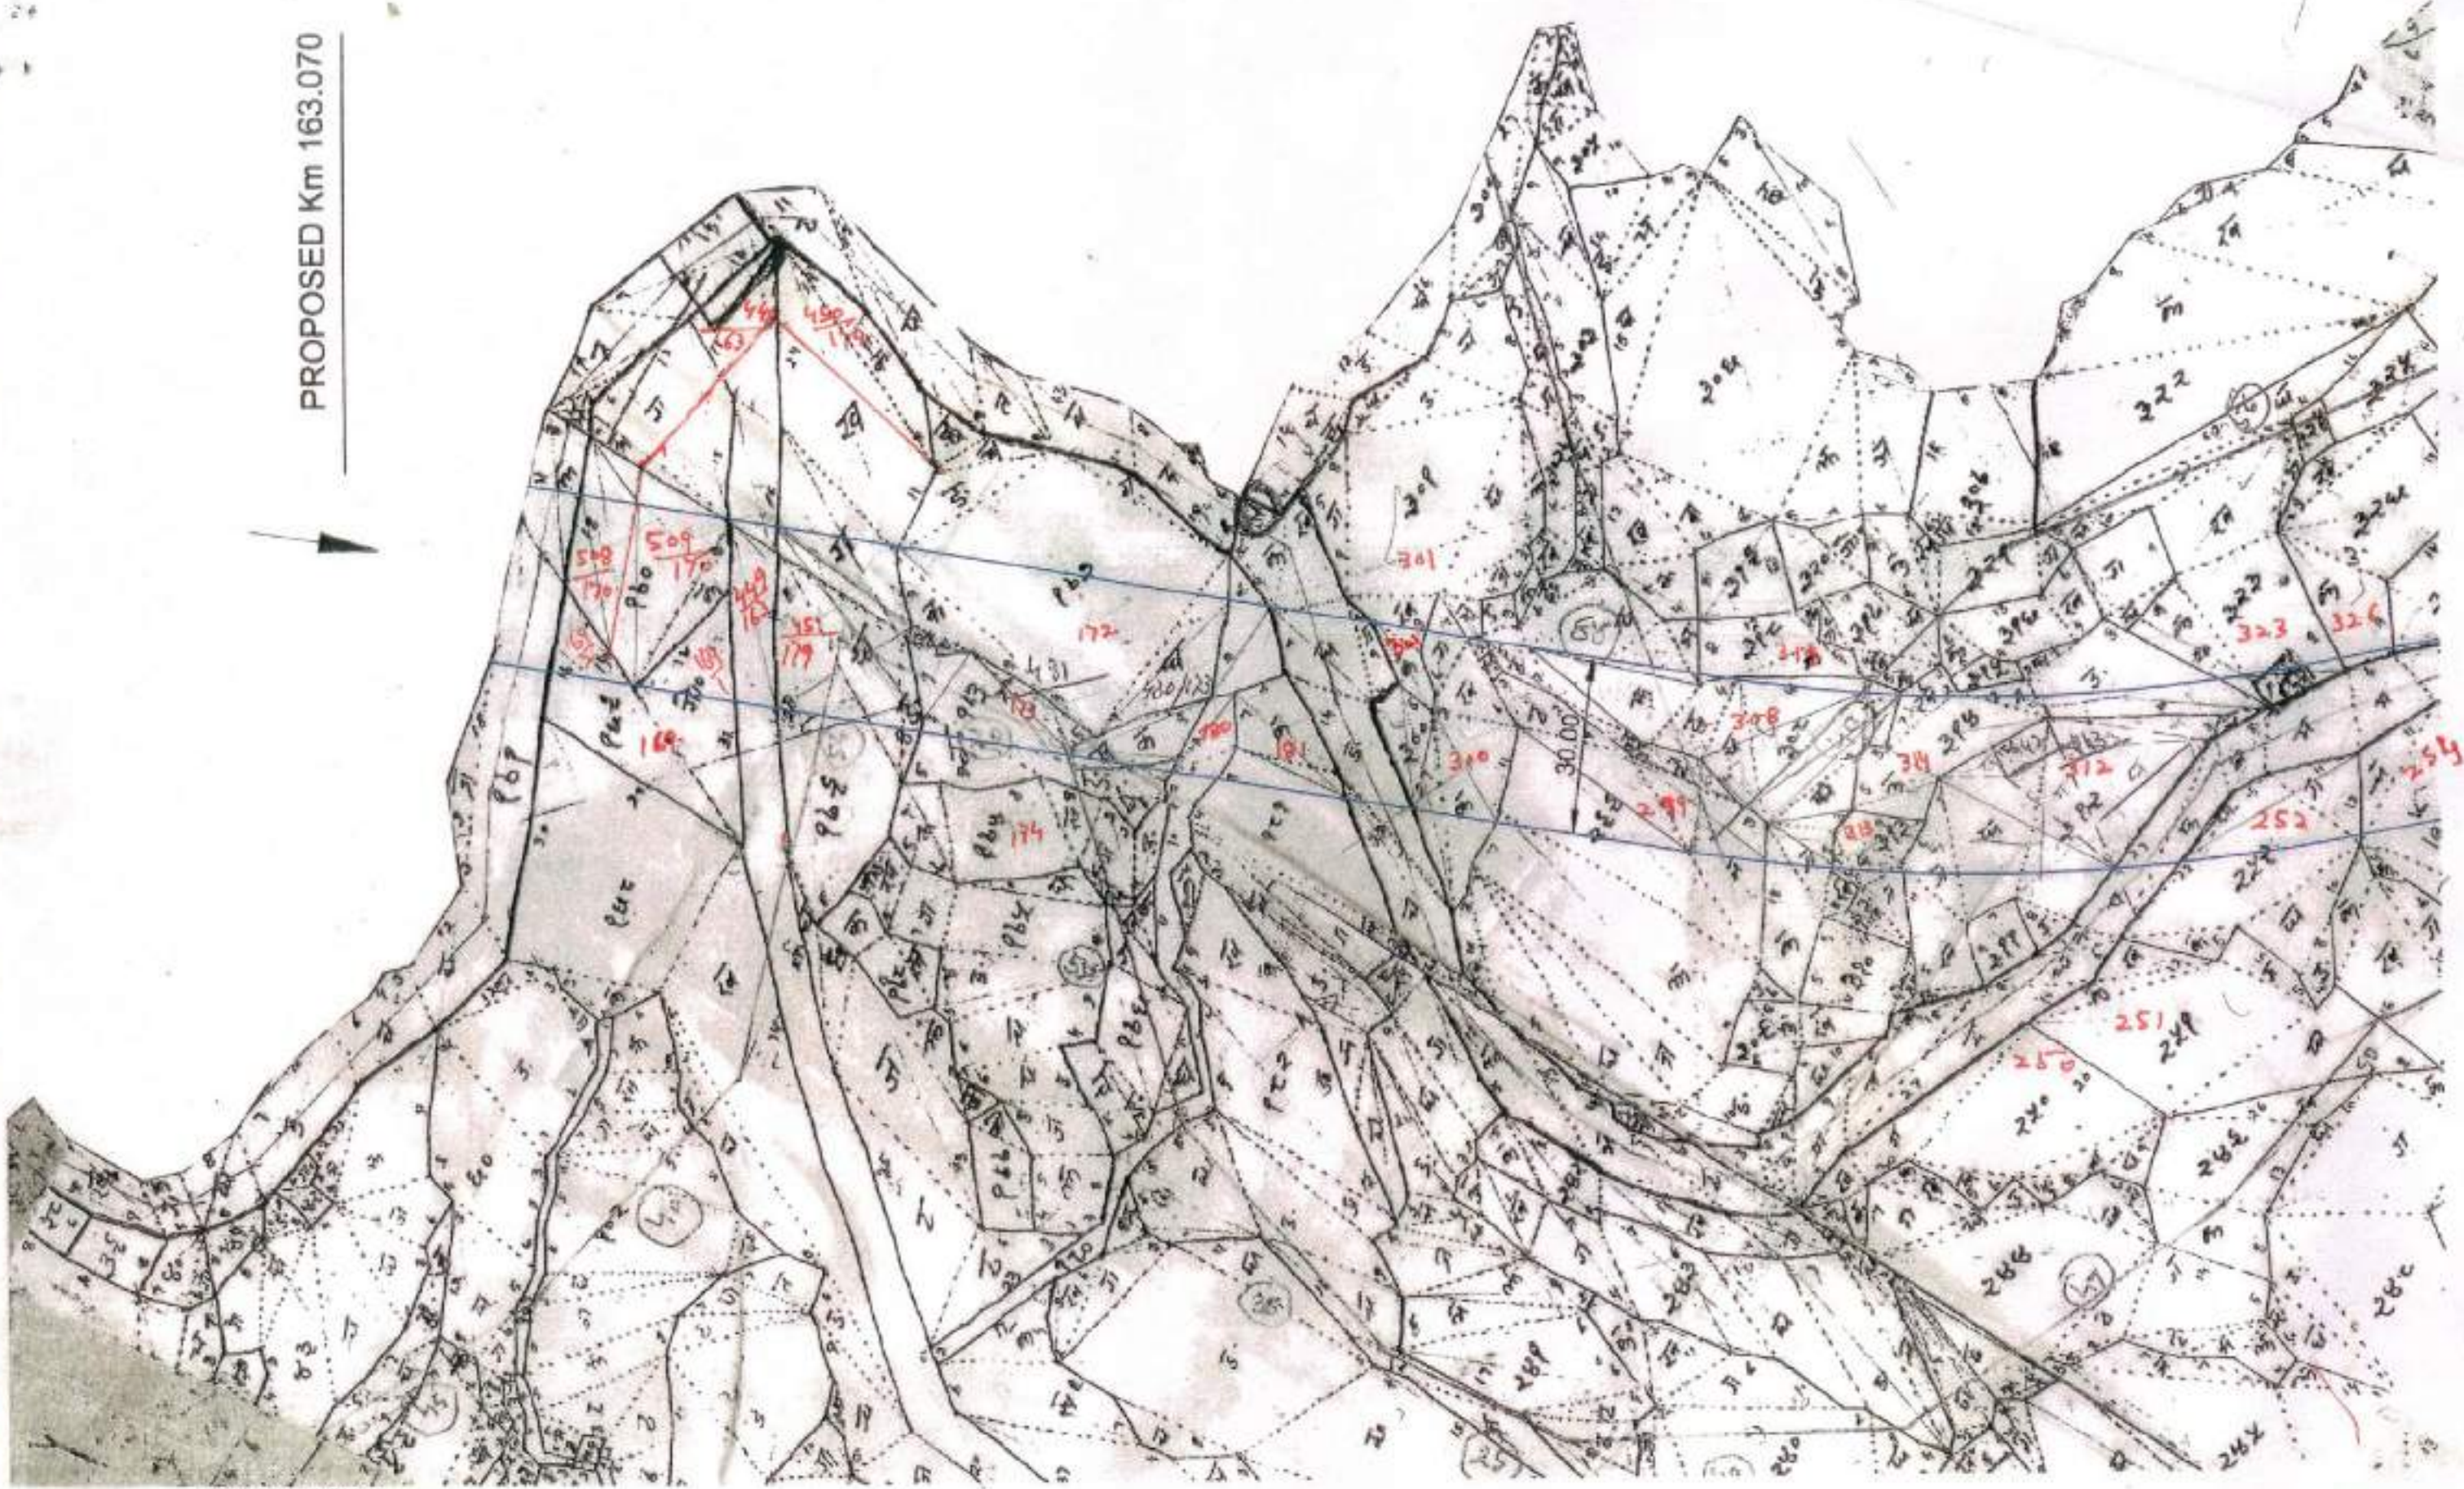

PROPOSED Km 163.070

PROPOSED ROW -  
DISTRICT - MANDI

TEHSIL - PADHAR

VILLAGE - KUNNU

1 OF 2

CALA - cum - SDM  
Sub Division Padhar  
Dist. Mandi (H.P.)-175012

नायब तहसीलदार  
पधर, मण्डी (हि. प्र.)

Field Kanungo Kunnu  
Tehsil Padhar

22/11/2014  
कृषि एवं पशु चिकित्सा  
विभाग  
मण्डी जिला

26/6/2014

PROPOSED Km 166.725

EXISTING Km 188.000

PROPOSED ROW -  
DISRICT - MANDI

TEHSIL - PADHAR

VILLAGE - MALOG

CALA - cum - SDM  
Sub Division Padhar  
Distt. Mandi (H.P.)-175012