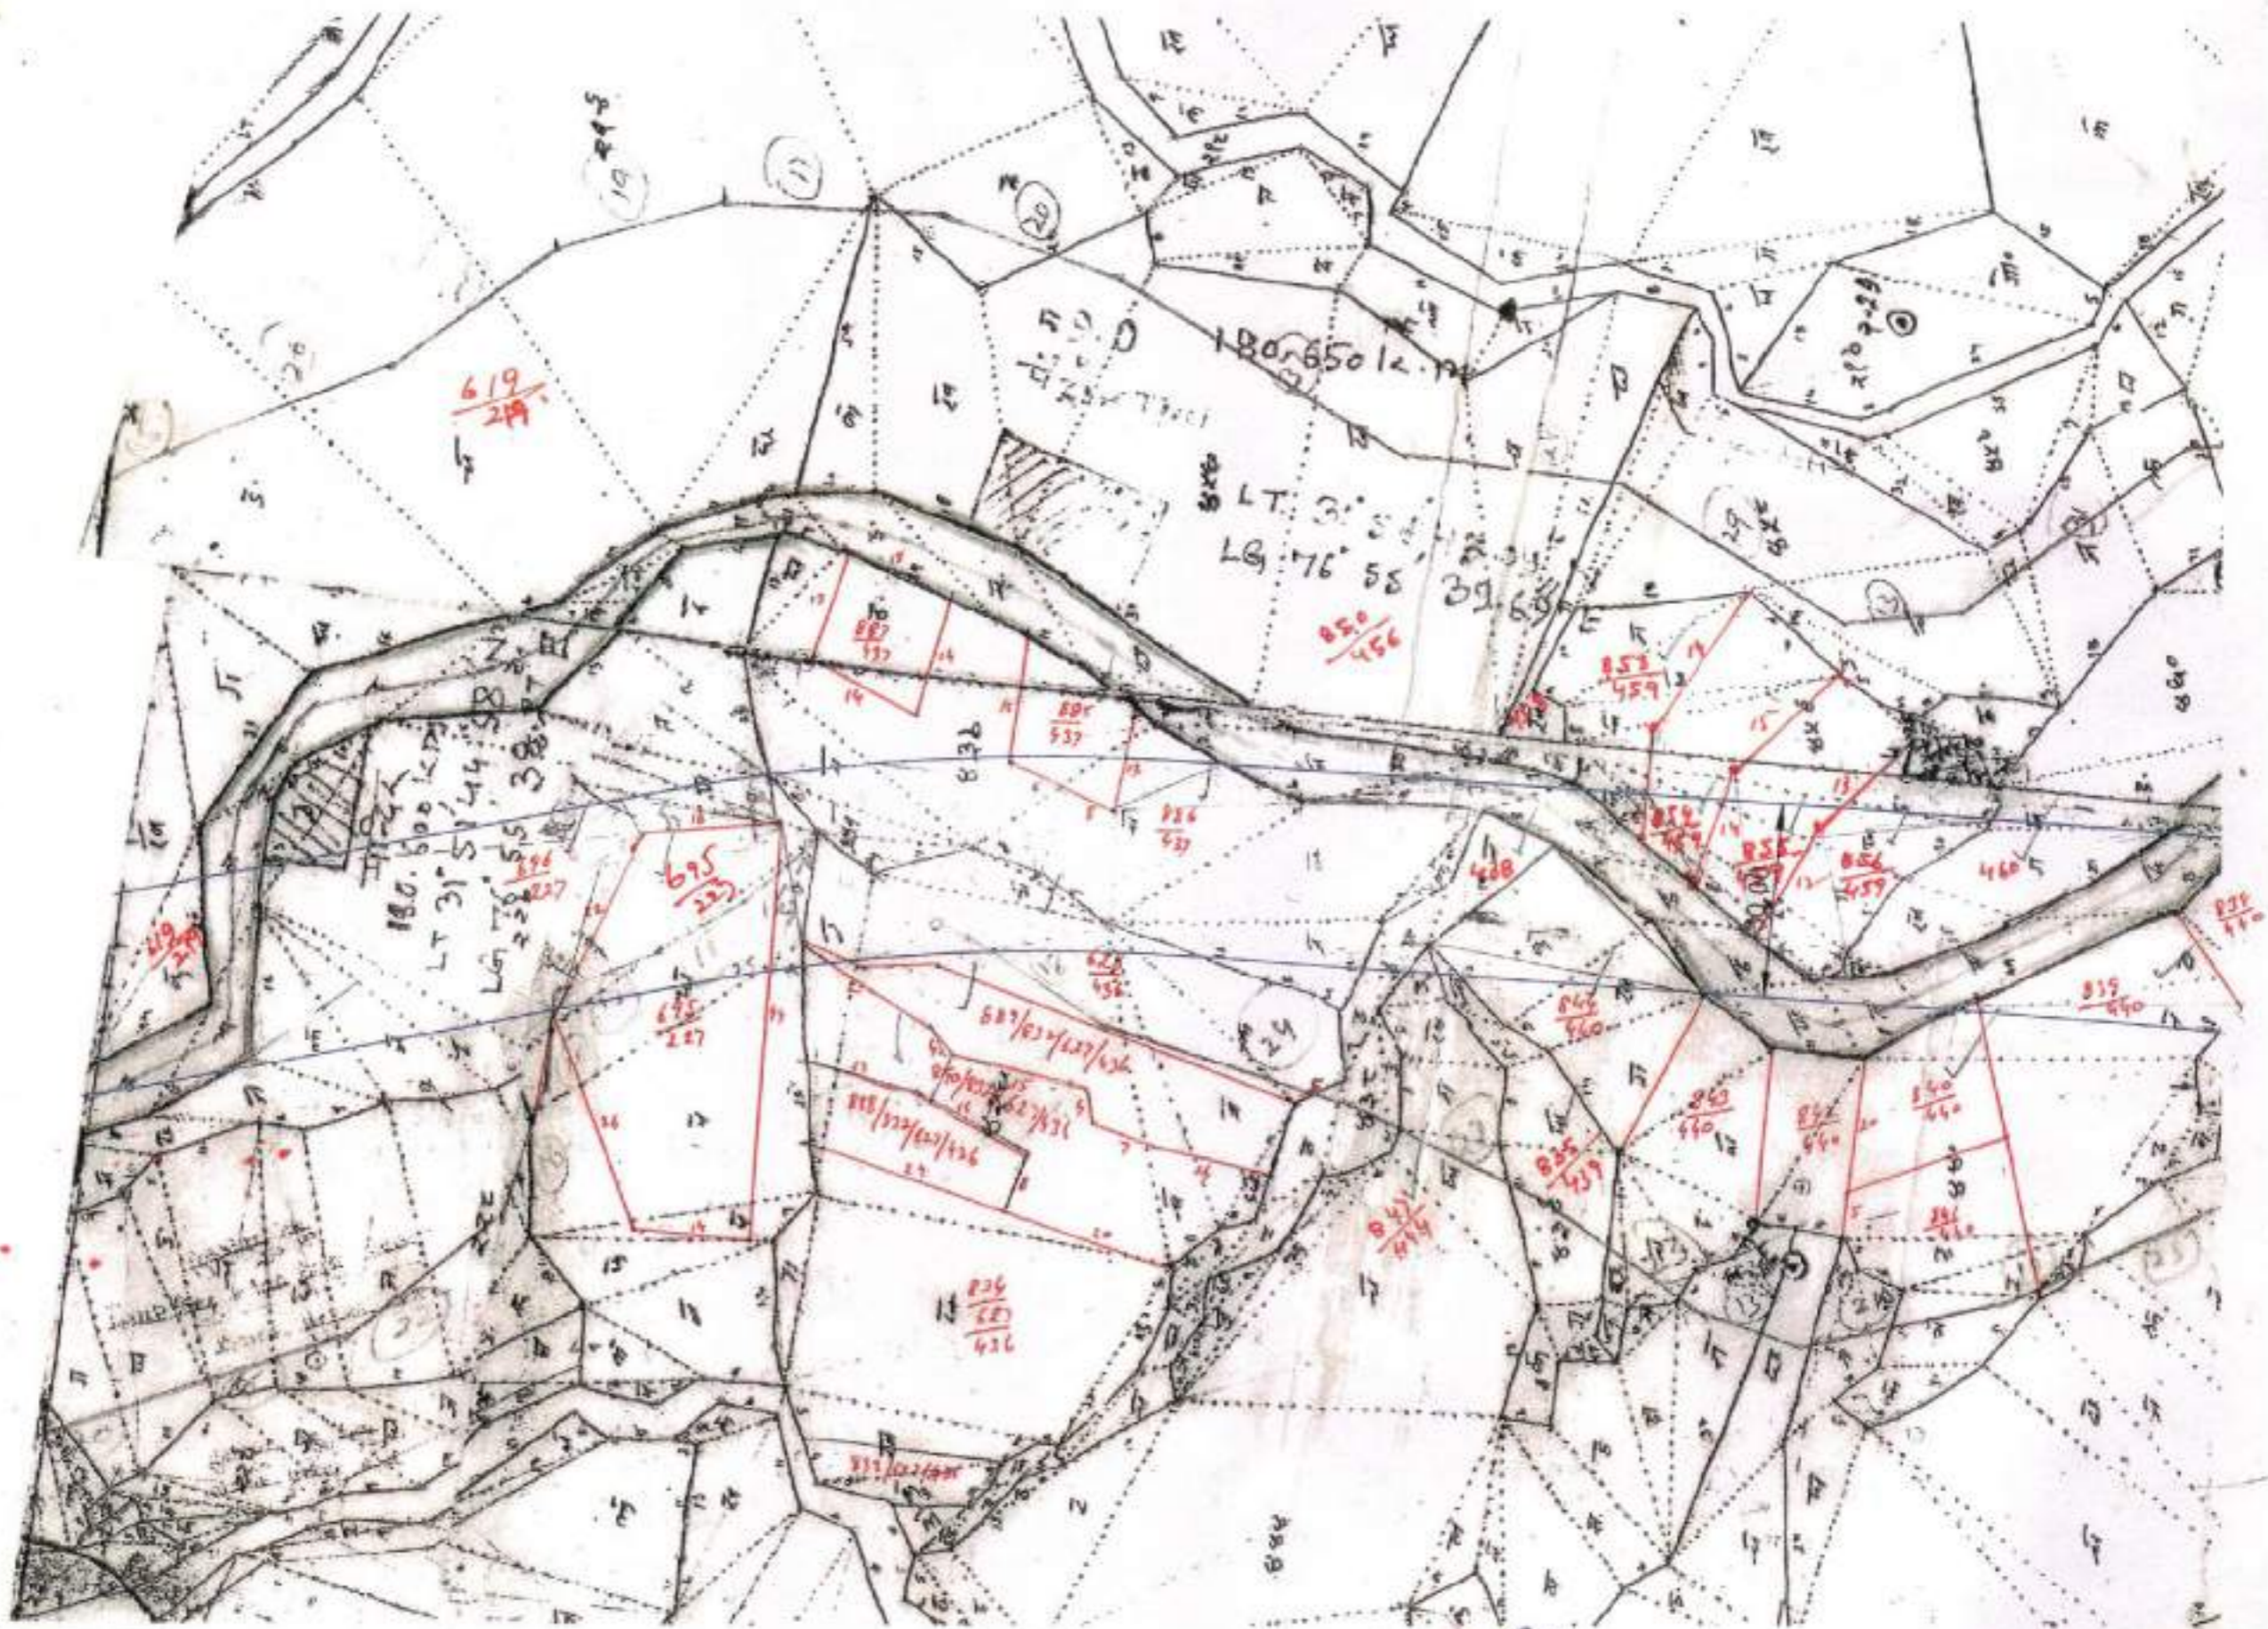

PROPOSED ROW -
DISTRICT - MANDI

TEHSIL - PADHAR

VILLAGE - NARLA

CALA - cum - SDM
Sub Division Padhar
Distt. Mandi (H.P.)-175012

श्यामल तहसीलदार
पधर, मण्डो (पि. प्र०)

(Signature)
29/4/24
कर्मचारी वृत्त डी. गिरा तह०
पधर, जिला मण्डो सि०

3 OF 8

(Signature)
29/4/24
जिलाधिकारी मण्डो
पधर, जिला मण्डो, पं०