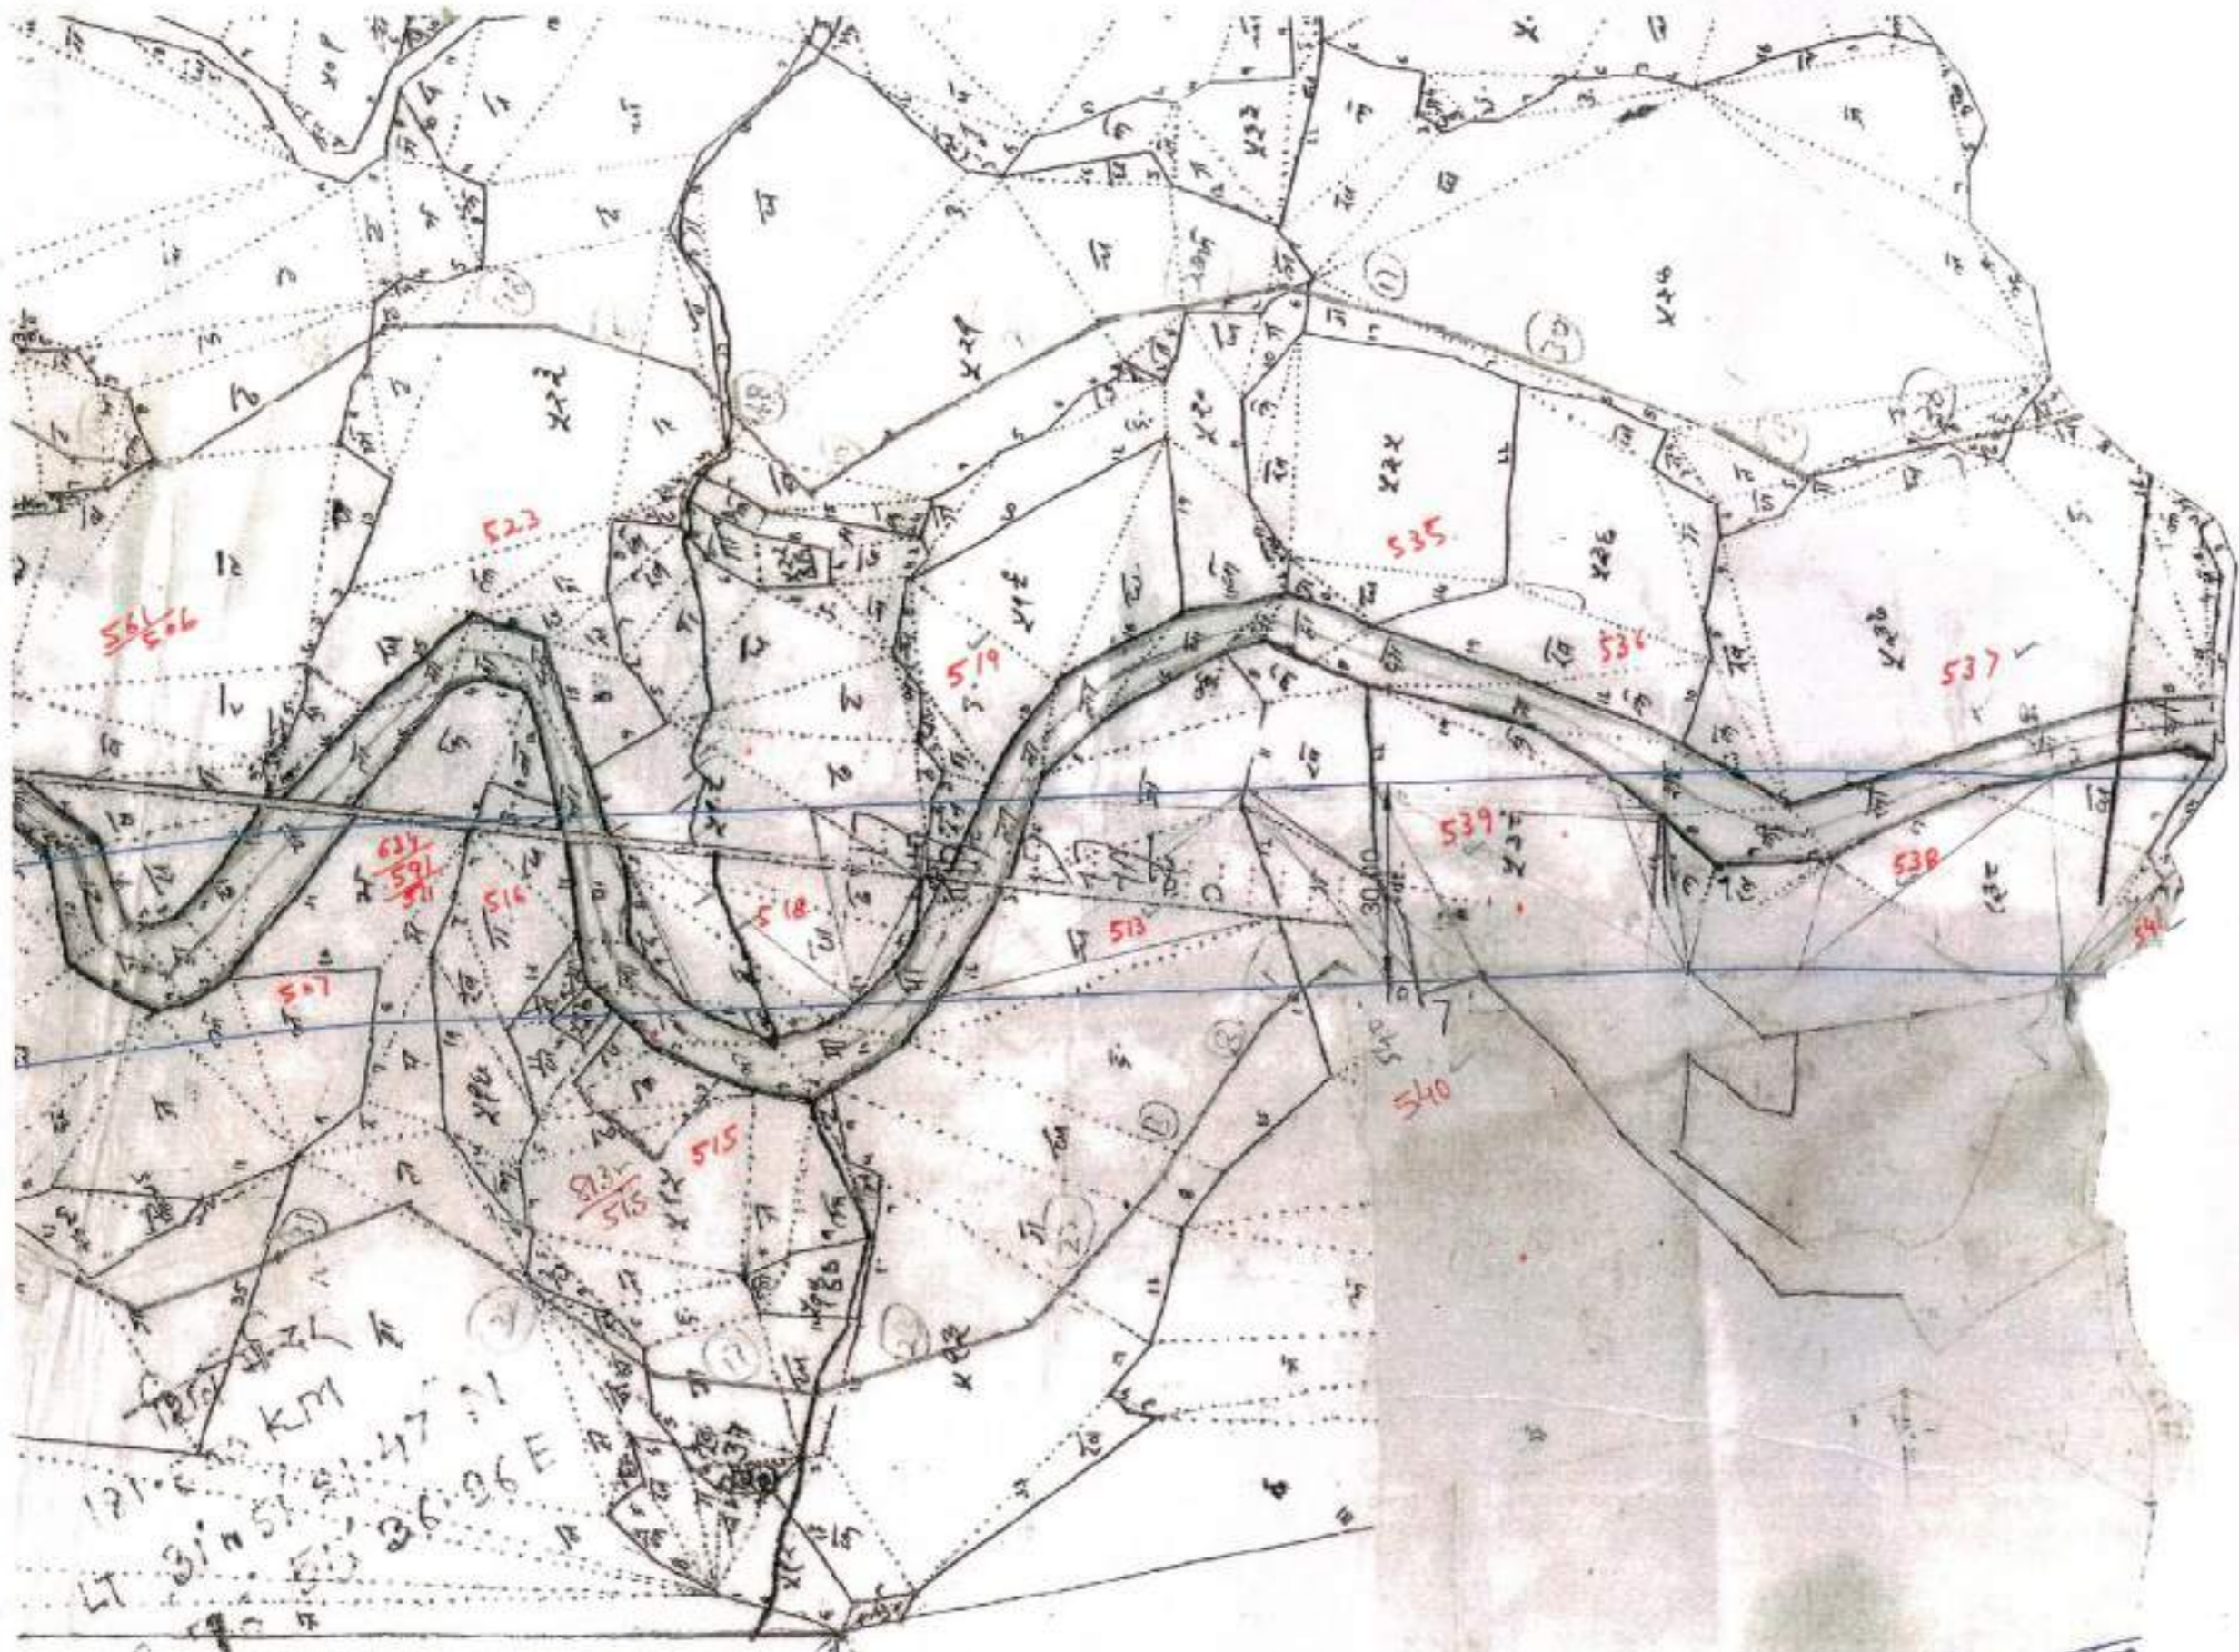

PROPOSED Km 161.950

121.51 KM
LT 31.51
36.26 E

PROPOSED ROW -
DISRICT - MANDI

TEHSIL - PADHAR

VILLAGE - NARLA

CALA - cum - SDM
Sub Division Padhar
Distt. Mandi (H.P.)-175012

भायब तहसीलवाच
पधर, मण्डी (हि. प्र.)

[Handwritten Signature]
कर्मचारी कृत
गधर, जिला मण्डी हि.प्र.

[Handwritten Signature]
भायब तहसीलवाच
पधर, मण्डी (हि. प्र.)