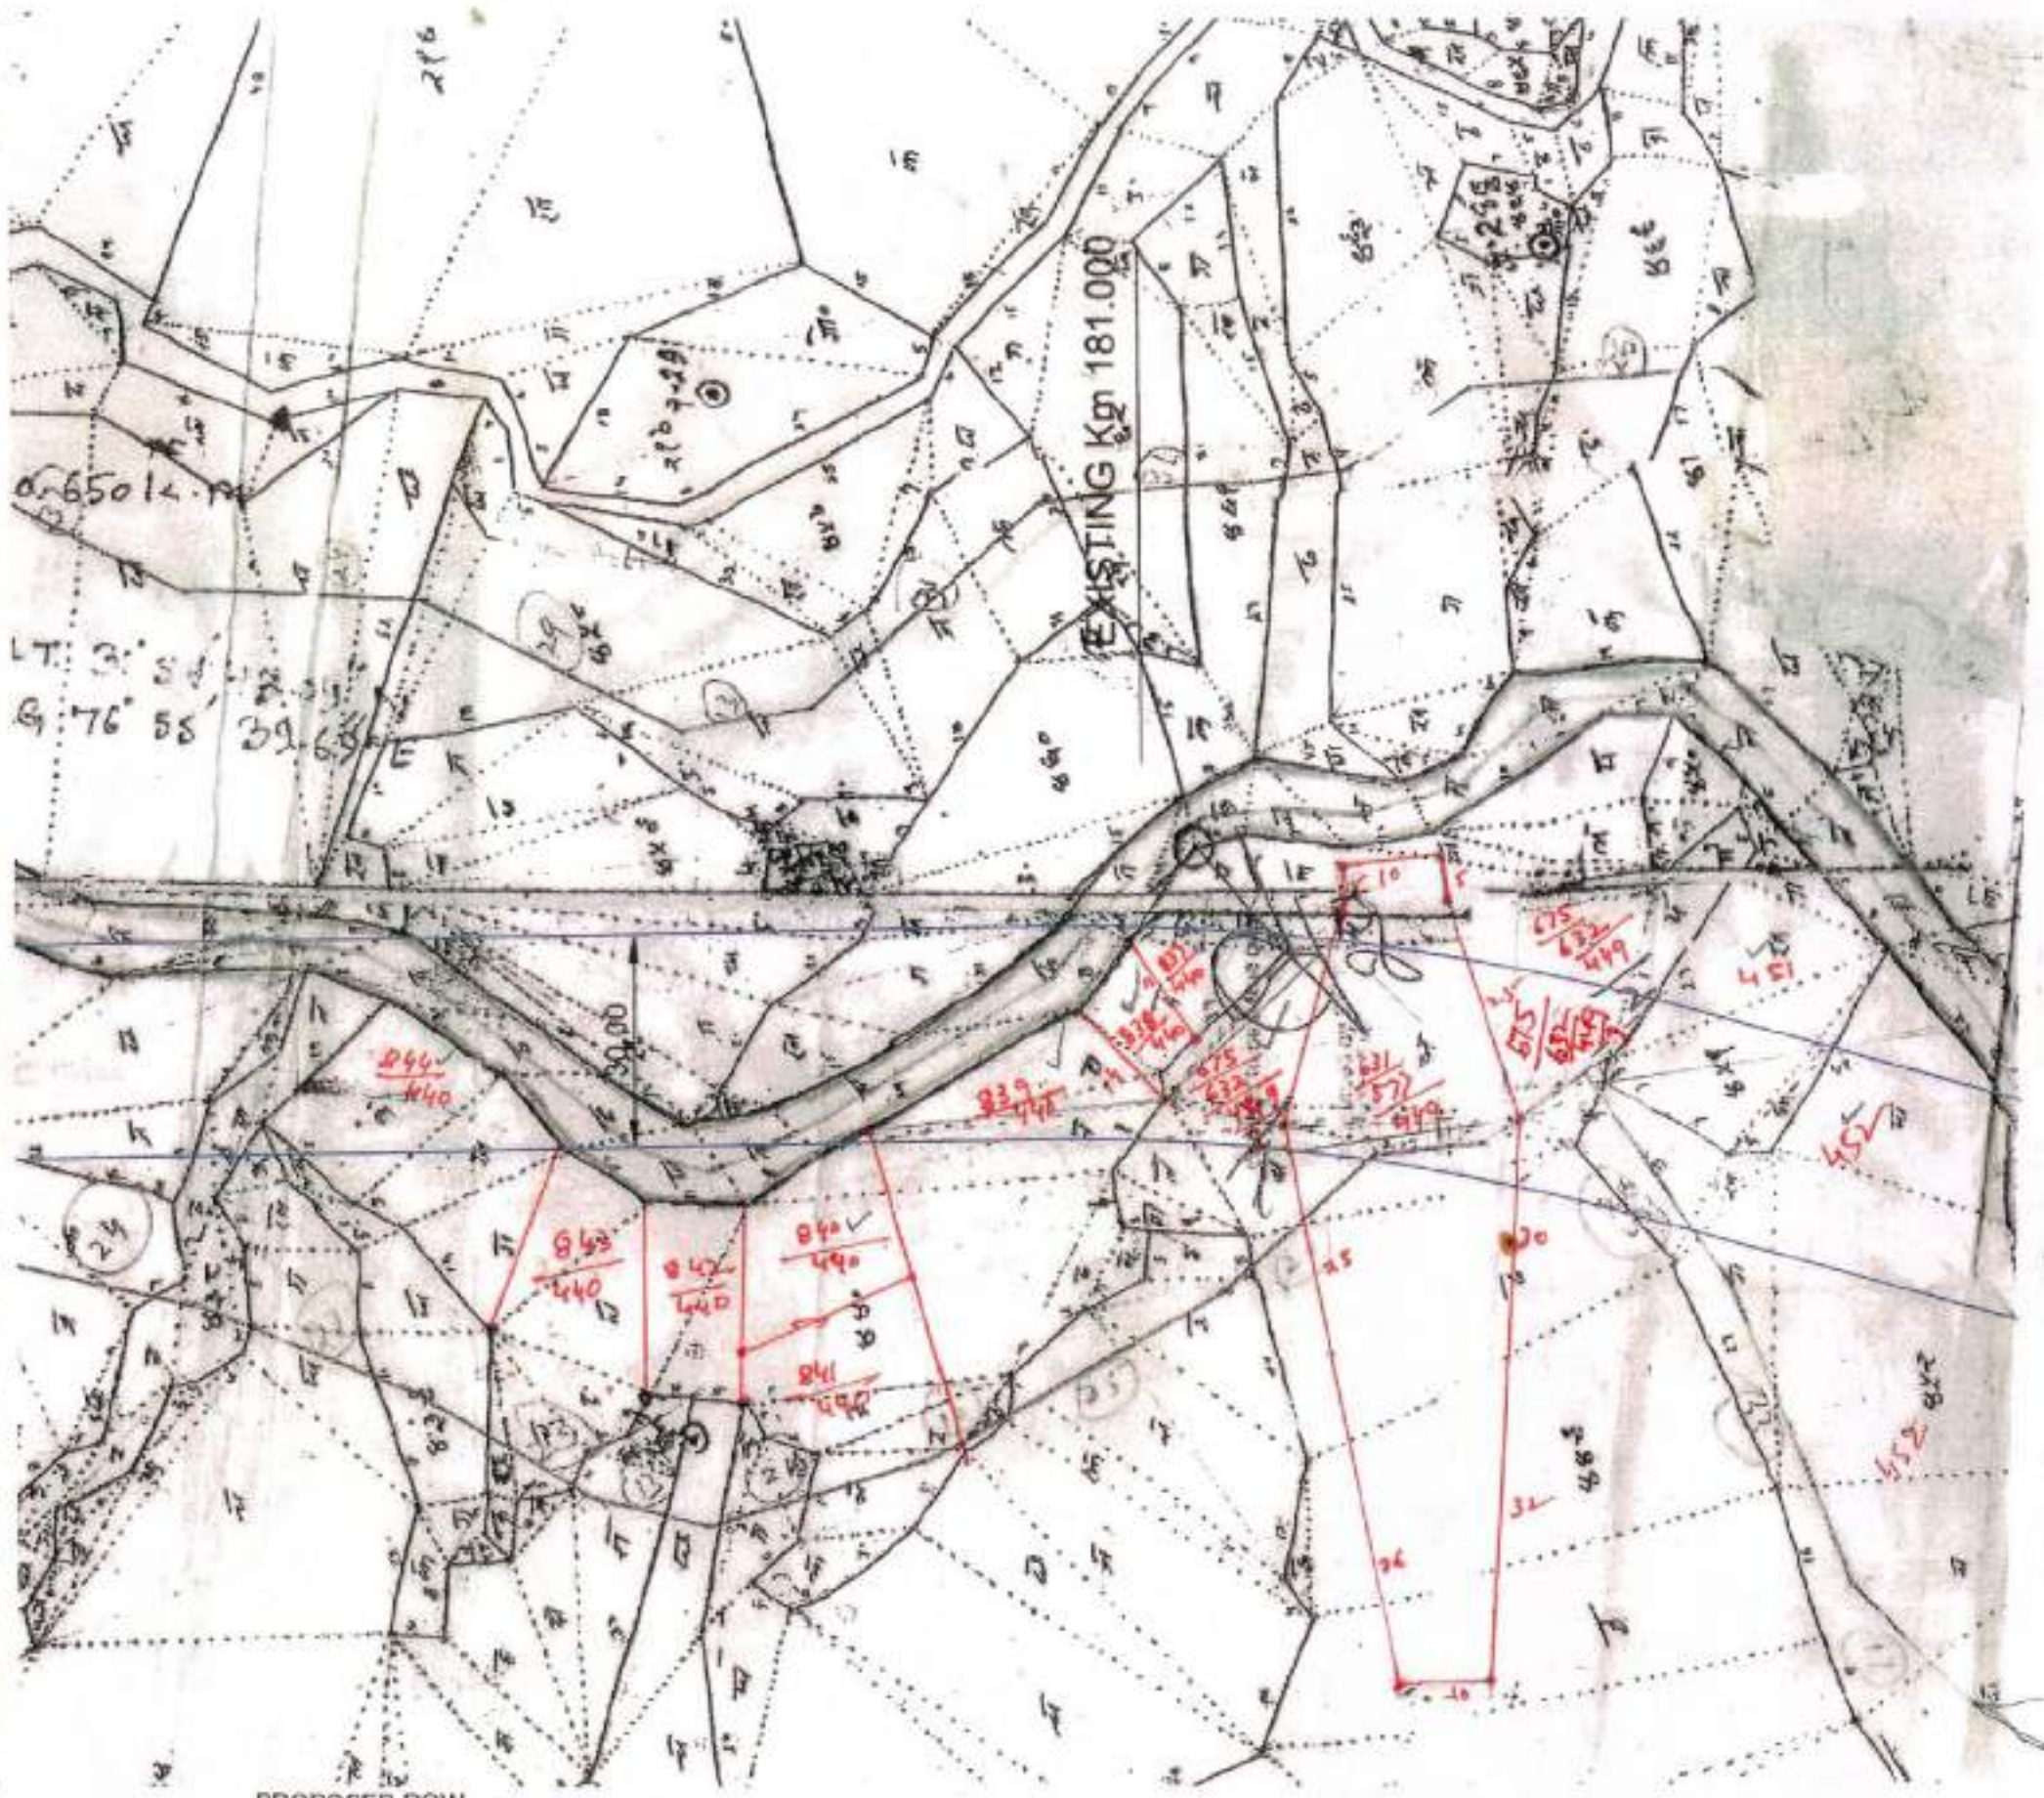

0.65014.19
LT: 31° 54'
B: 76° 55' 39.63"

EXISTING Km 181.000

PROPOSED ROW -
DISTRICT - MANDI

TEHSIL - PADHAR

VILLAGE - NARLA

CALA - cum - SDM
Sub Division Padhar
Distt. Mandi (H.P.)-175012

श्रीमद तहसीलदार
पधर, मण्डी (हि. प्र.)

[Signature]
21
जिला कार्यालय
मण्डल मुख्यालय मण्डल, पधर
तहसील मुख्यालय मण्डल

श्रीमद तहसीलदार
पधर, मण्डी (हि. प्र.)
21