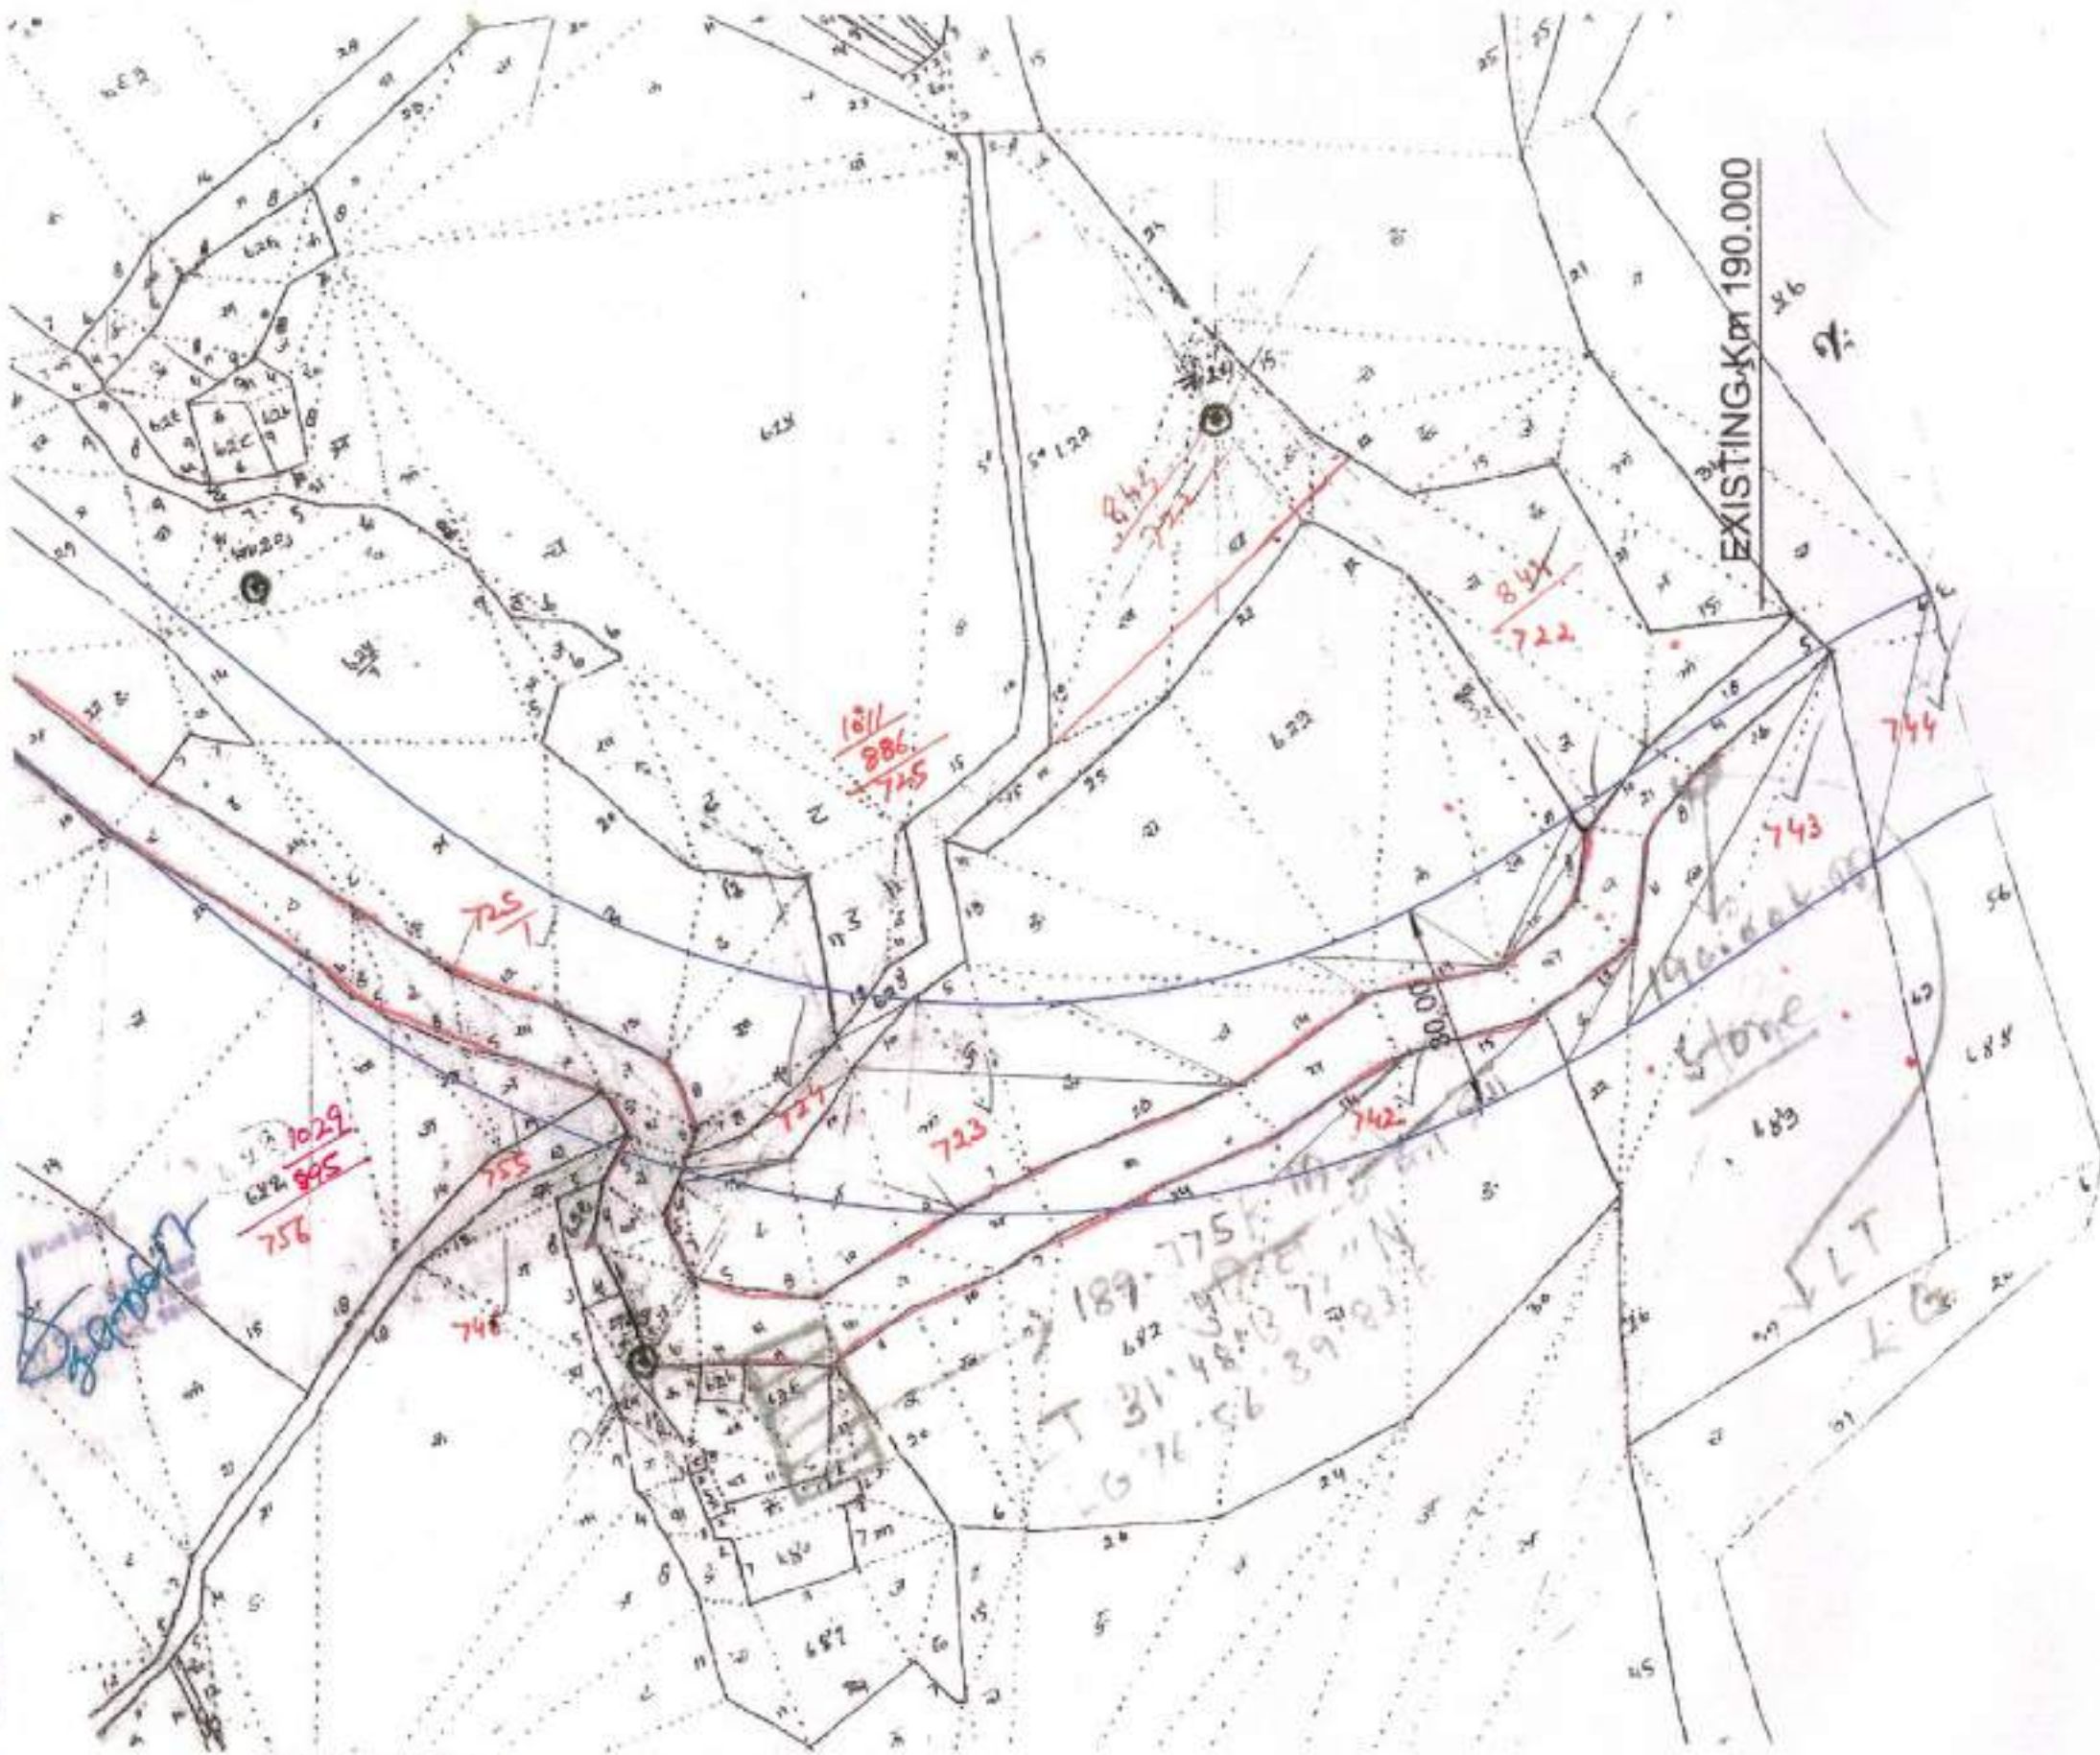

EXISTING Km 190.000

PROPOSED Km 168.750

PROPOSED ROW -
DISRICT - MANDI

TEHSIL - PADHAR

VILLAGE - MASERN

CALA - cum - SDM
Sub Division Padhar
Distt. Mandi (H.P.)-175012

नायब सहायक
पधर, मण्डी (हि. प्र.)

Field Kanungo Kunnu
Tehsil Padhar
Distt. Mandi (H.P.)

5 OF 5

ग्रामीण सजस्य अधिकारी
पटवार कुत पाली
जय्य पधर जिला मण्डी (हि.प्र.)