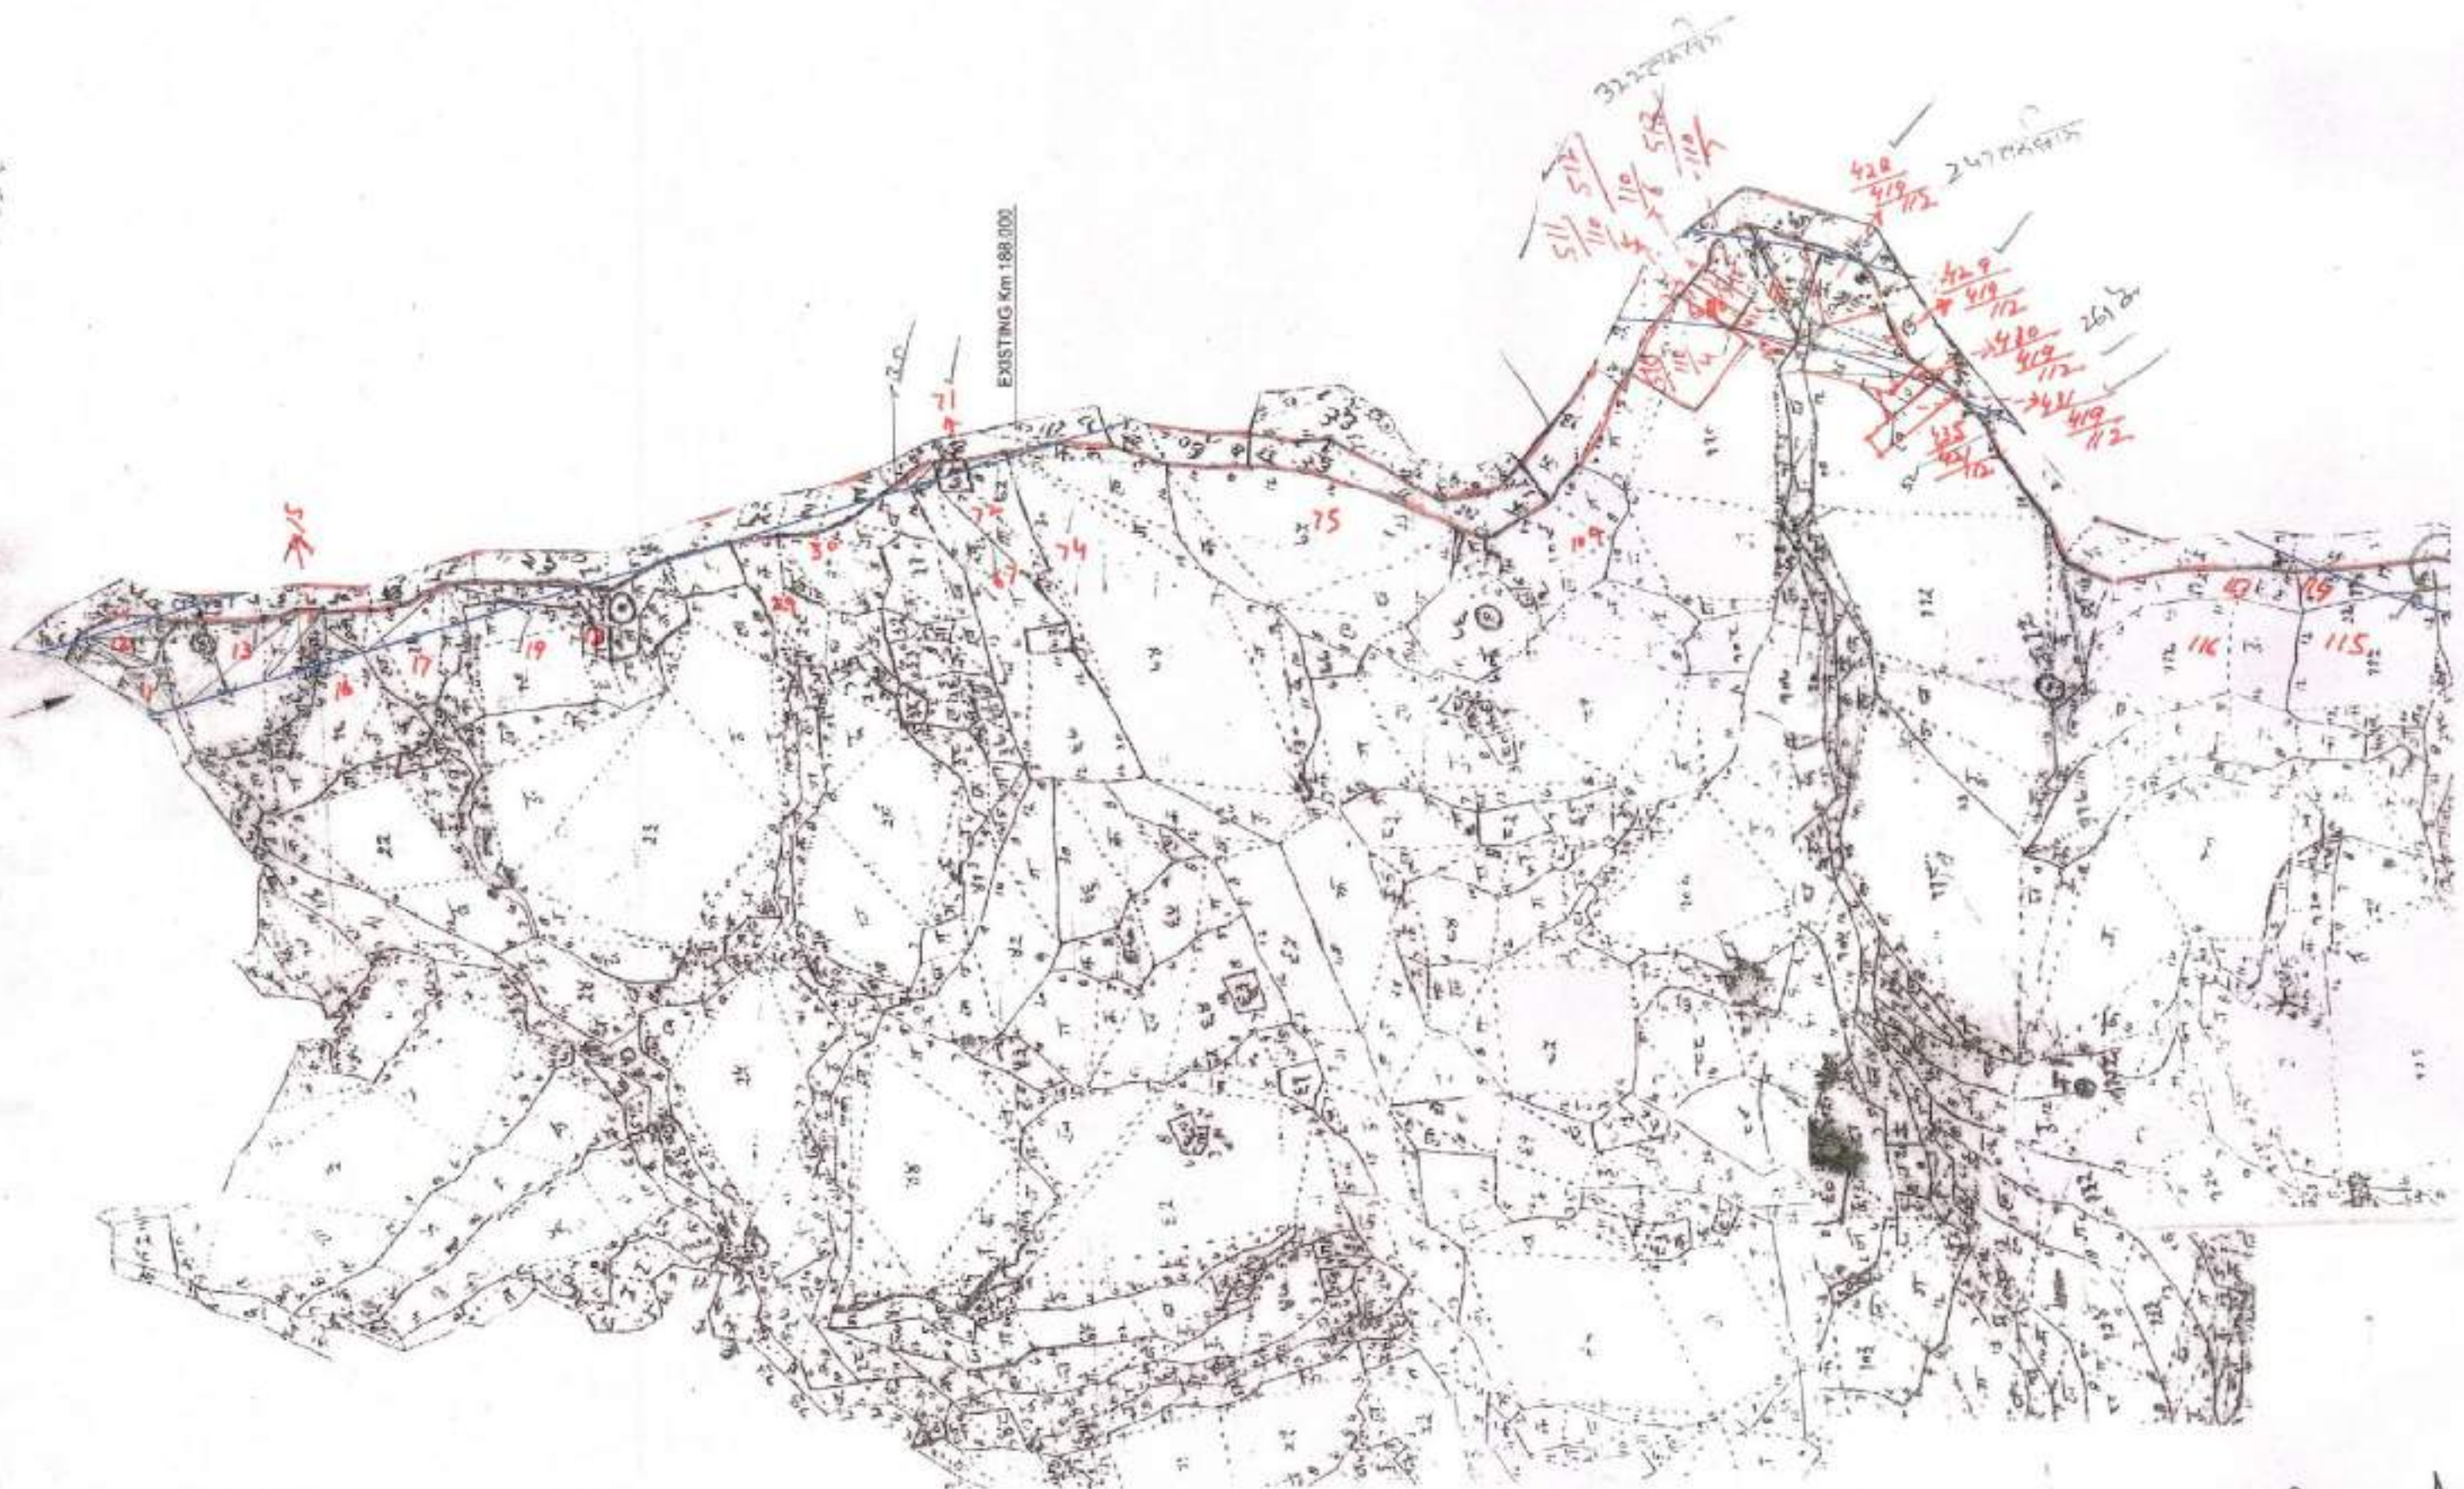

PROPOSED Km 163.070

PROPOSED ROW -  
DISTRICT - MANDI

TEHSIL - PADHAR

VILLAGE - KUNNU

1 OF 2

CALA - cum - SDM  
Sub Division Padhar  
Dist. Mandi (H.P.)-175012

नायब तहसीलदार  
पधर, मण्डी (हि. प्र.)

Field Kanungo Kunnu  
Tehsil Padhar

22/11/2014  
कृषि एवं पशु चिकित्सा  
विभाग  
मण्डी जिला

26/6/2014

PROPOSED Km 166.725

EXISTING Km 188.000

PROPOSED ROW -  
DISRICT - MANDI

TEHSIL - PADHAR

VILLAGE - MALOG

CALA - cum - SDM  
Sub Division Padhar  
Distt. Mandi (H.P.)-175012