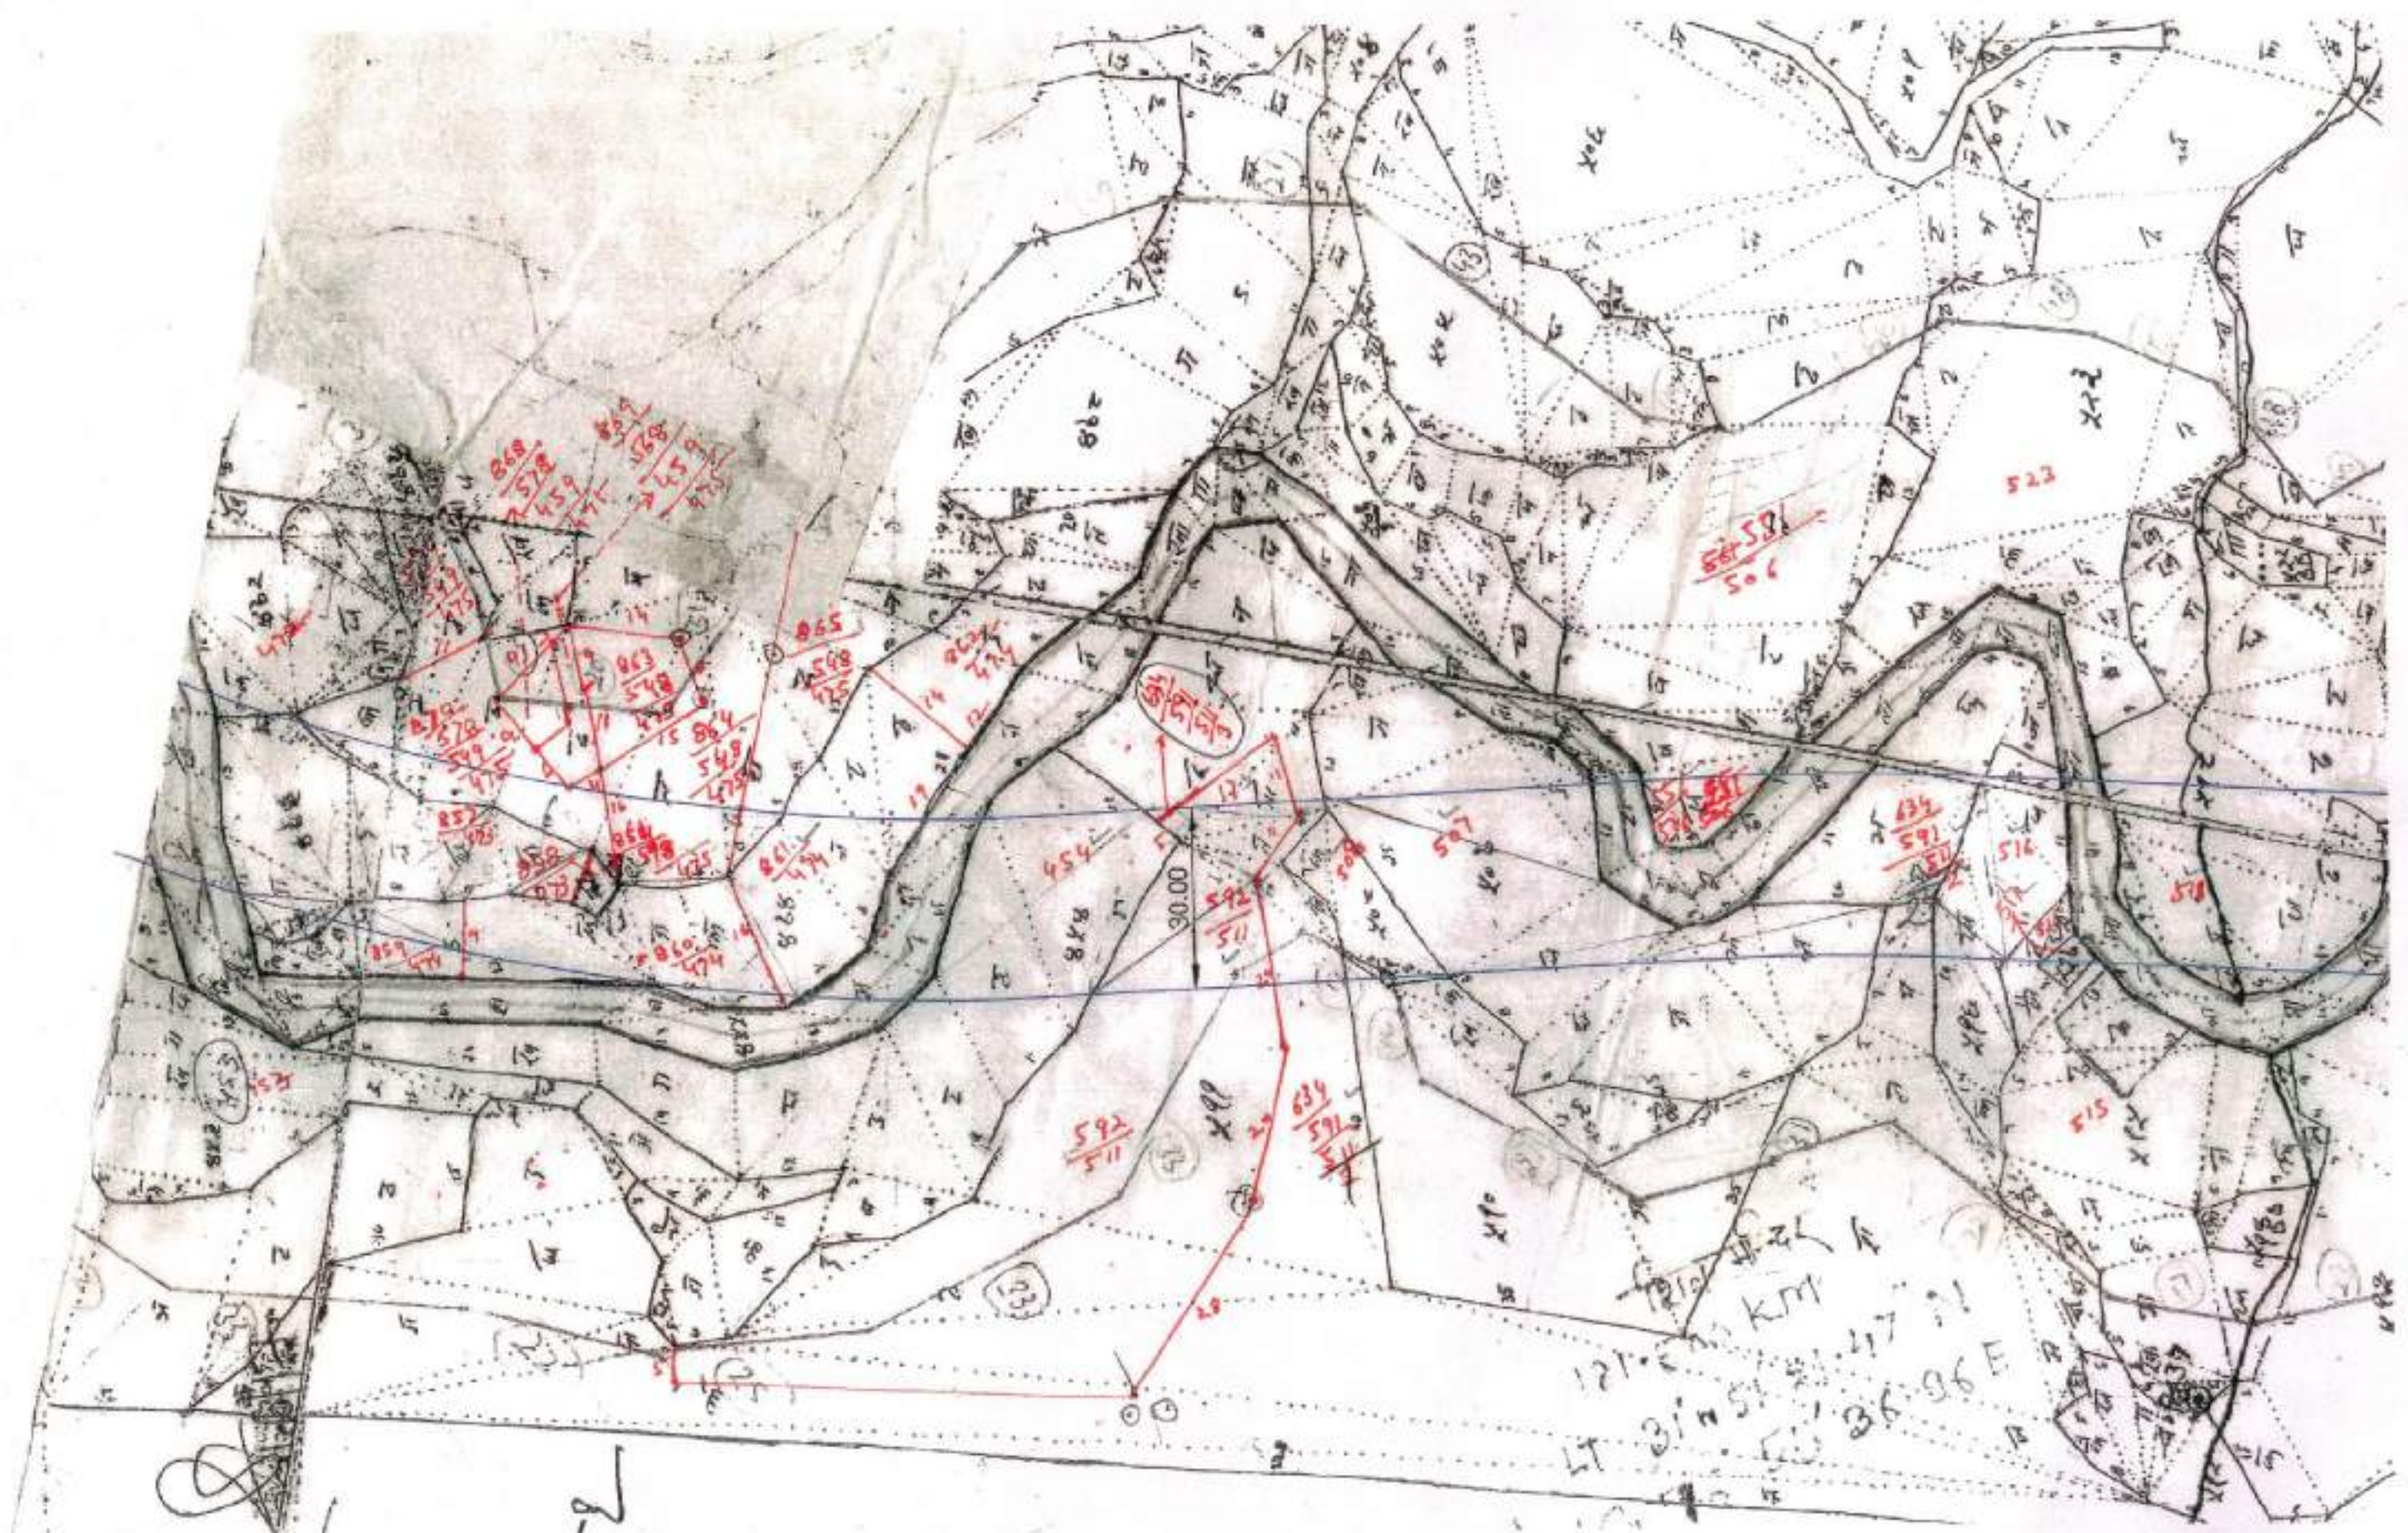

PROPOSED ROW
DISTRICT - MANDI

TEHSIL - PADHAR

VILLAGE - NARLA

Mr. CALA - cum - SDM
Sub Division Padhar
Dist. Mandi (H.P.)-175012

भायब तहसीलदार
पधर, मण्डी (हि. प्र.)

[Signature]
24/9/21

[Signature]
24/9/21

121.25 KM
35.96 F