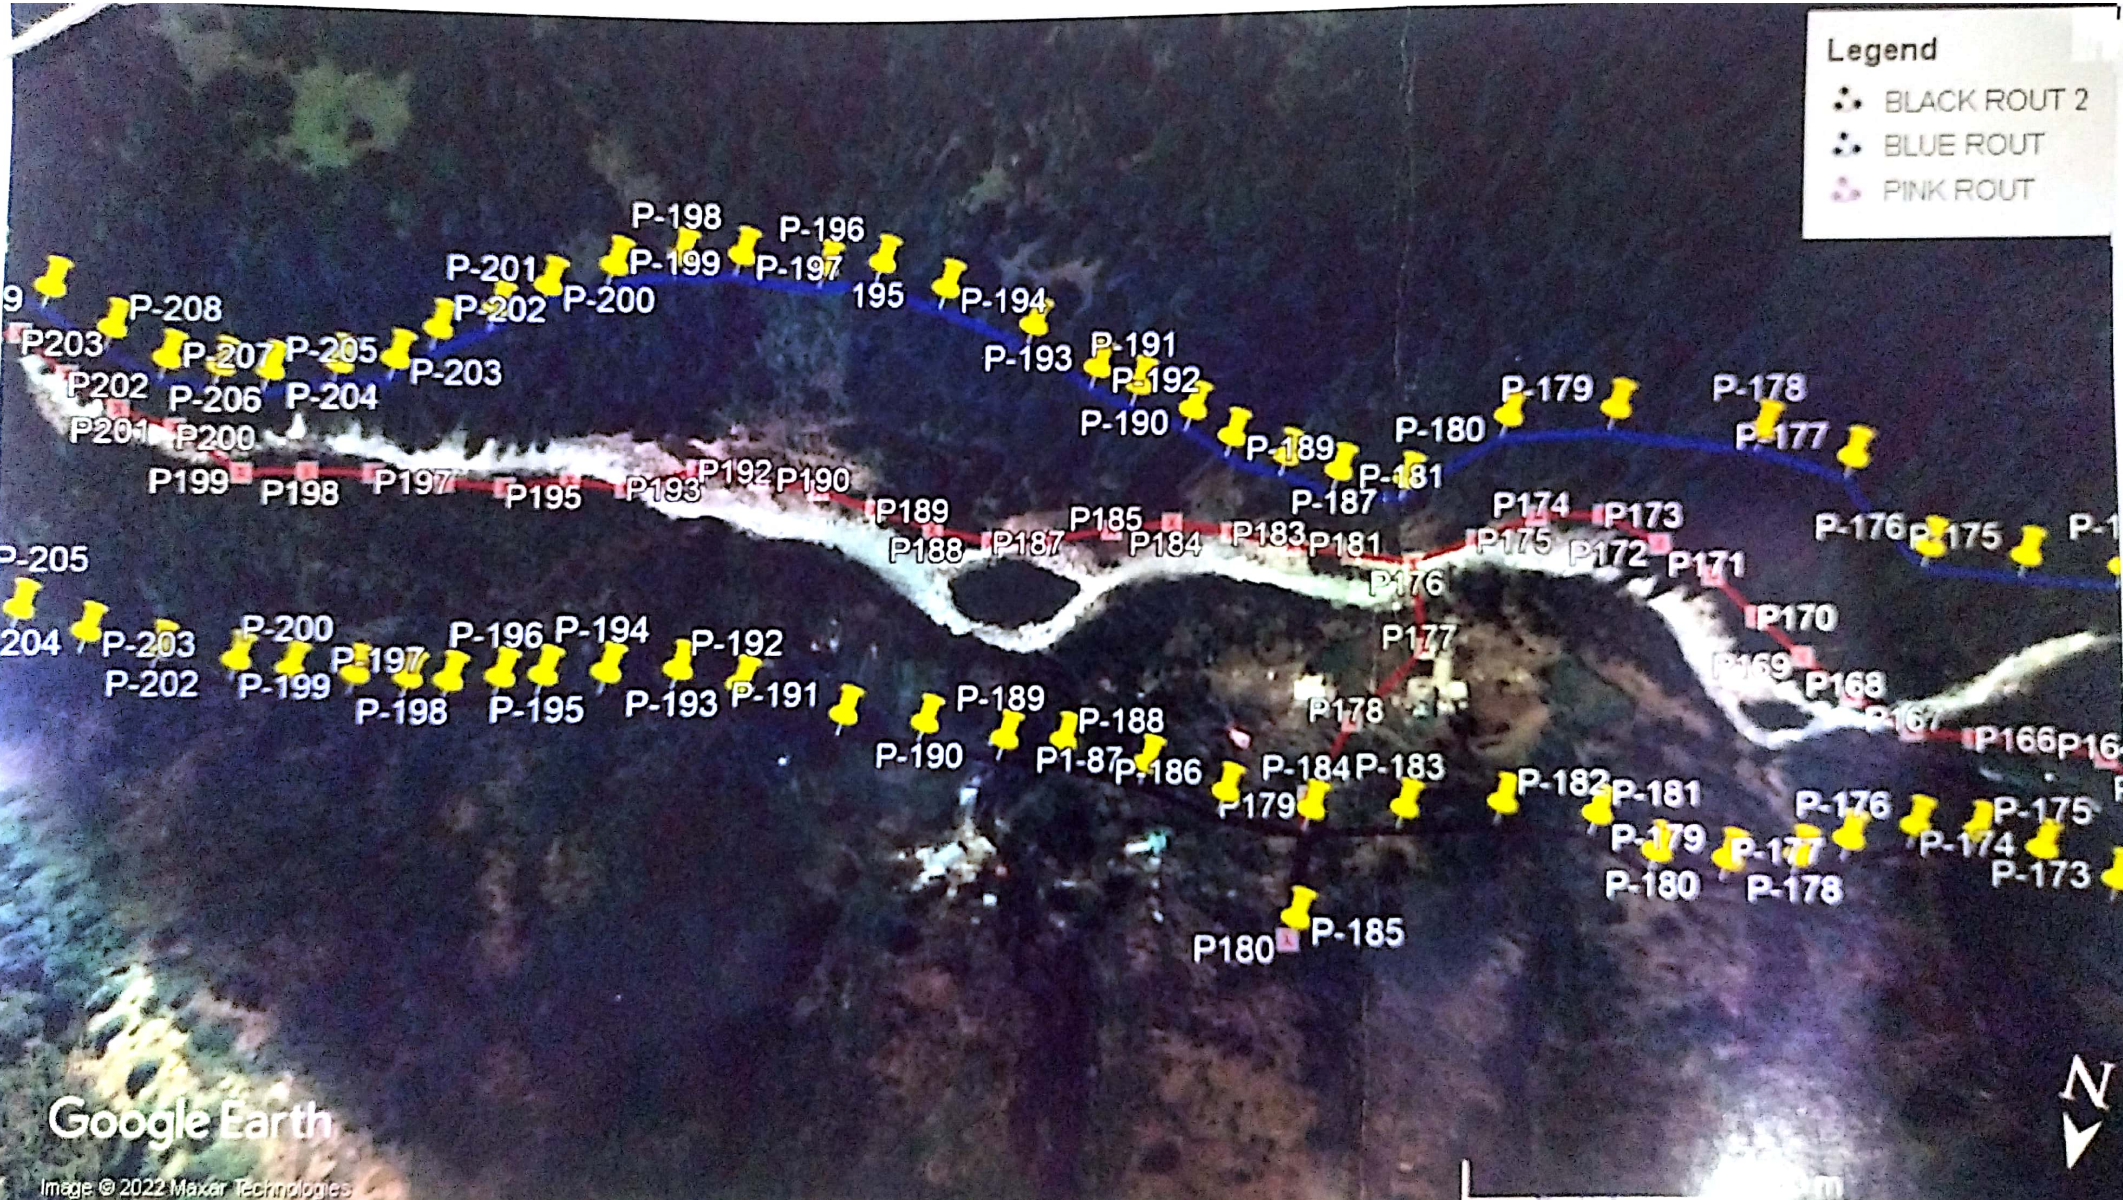

Google Earth

Image © 2022 Maxar Technologies

100m

Legend

- BLACK ROUT 2
- BLUE ROUT
- PINK ROUT

Google Earth

Image © 2022 Maxar Technologies

Sr. Executive Engineer,  
Electrical Division  
HPSEB Ltd. Thalout  
Distt. Mandi (H.P.)

Legend

- BLACK ROUT 2
- BLUE ROUT
- PINK ROUT

Google Earth

Image © 2022 Maxar Technologies

**Sr. Executive Engineer,  
Electrical Division  
HPSEB Ltd. Thalout  
Distt. Mandi (H.P.)**