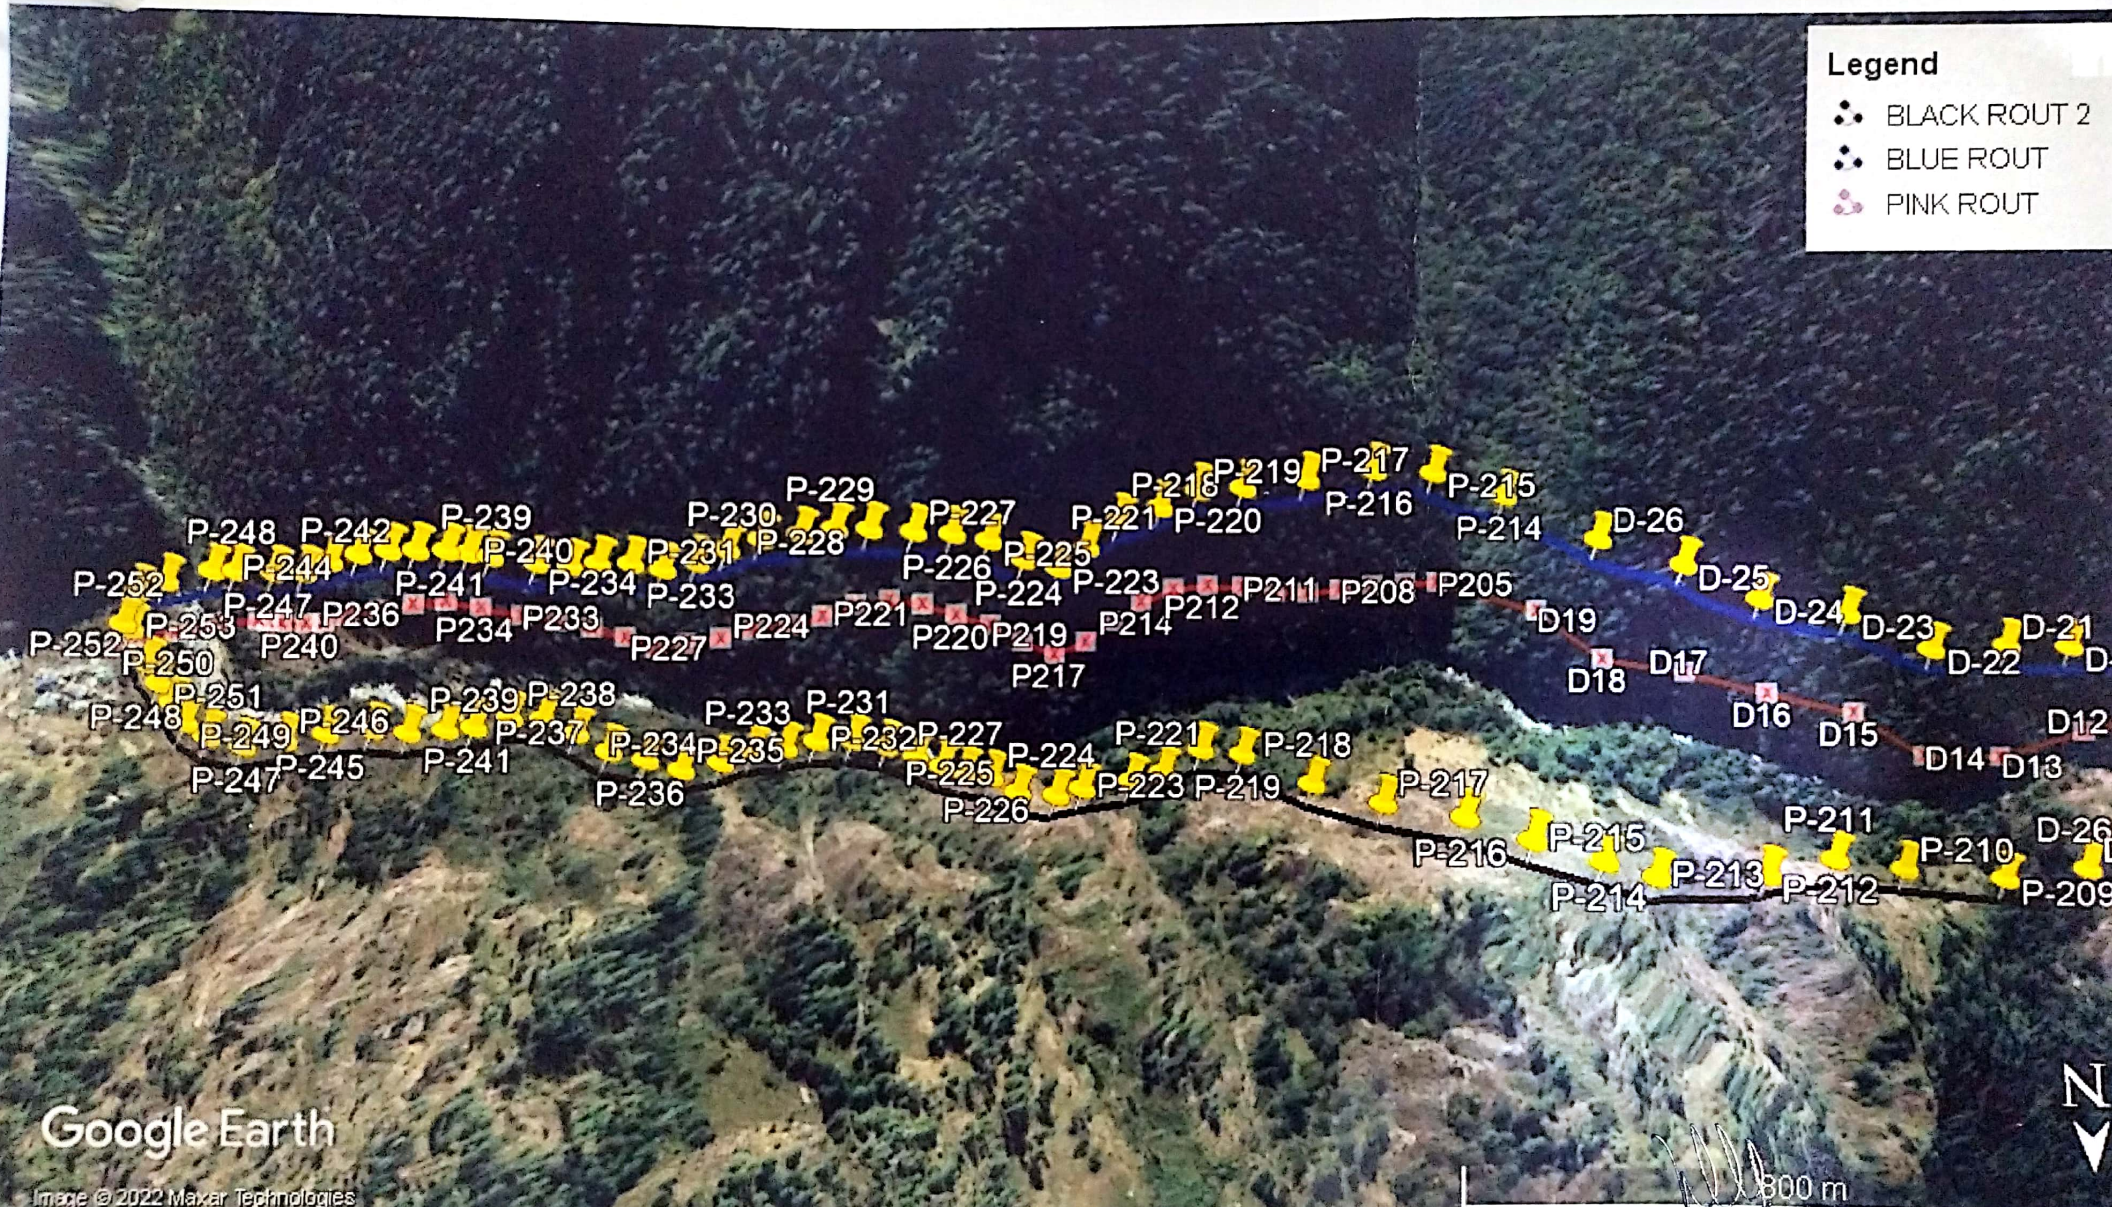

Google Earth

Image © 2022 Maxar Technologies

100m

Legend

- BLACK ROUT 2
- BLUE ROUT
- PINK ROUT

Google Earth

Image © 2022 Maxar Technologies

Sr. Executive Engineer,  
Electrical Division  
HPSEB Ltd. Thalout  
Distt. Mandi (H.P.)

Legend

- BLACK ROUT 2
- BLUE ROUT
- PINK ROUT

Google Earth

Image © 2022 Maxar Technologies

**Sr. Executive Engineer,  
Electrical Division  
HPSEB Ltd. Thalout  
Distt. Mandi (H.P.)**