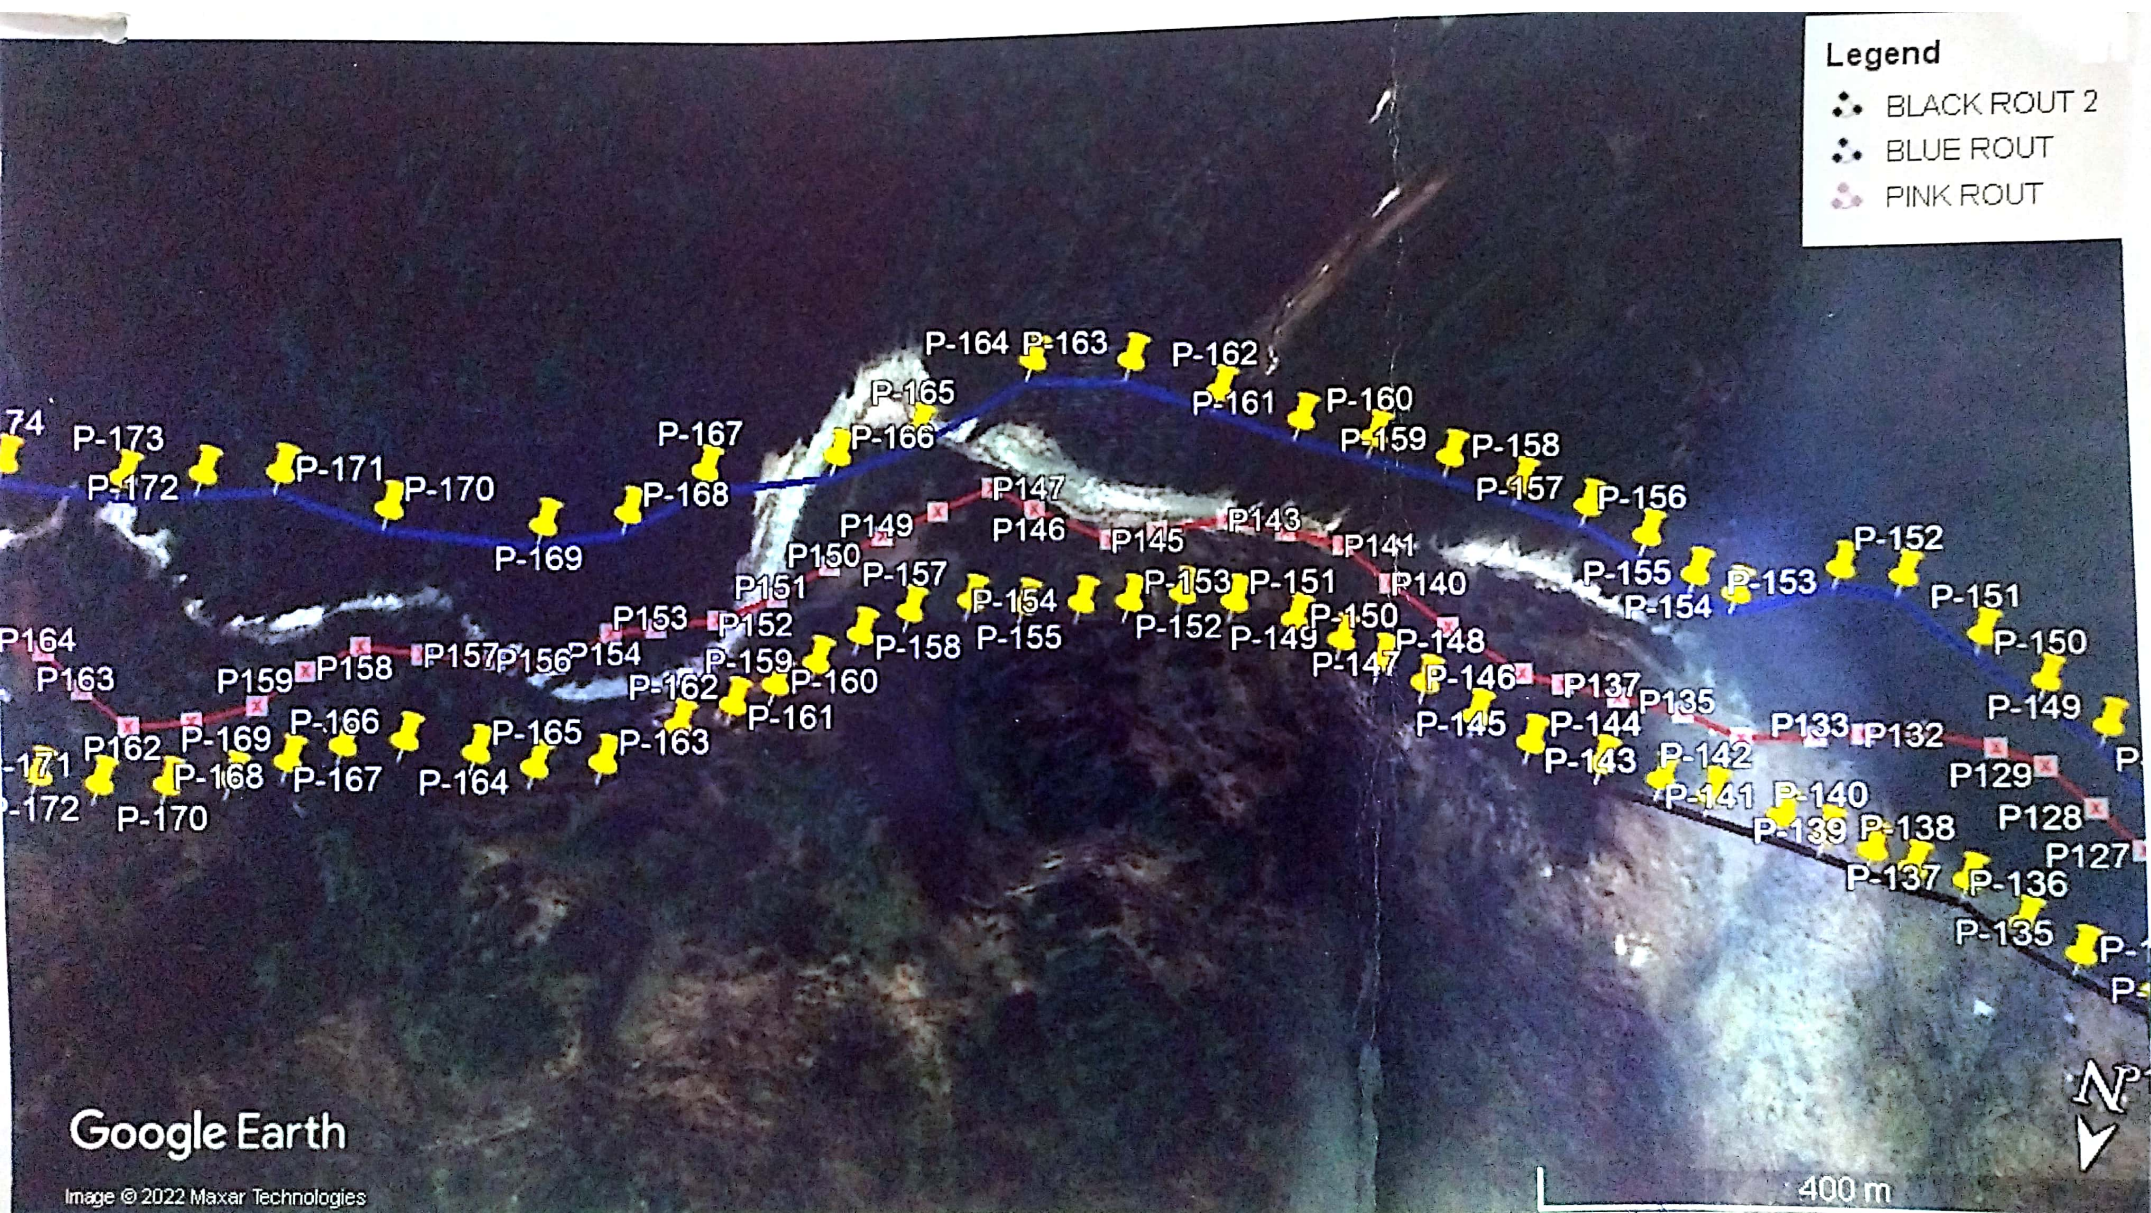

Legend

- BLACK ROUT 2
- BLUE ROUT
- PINK ROUT