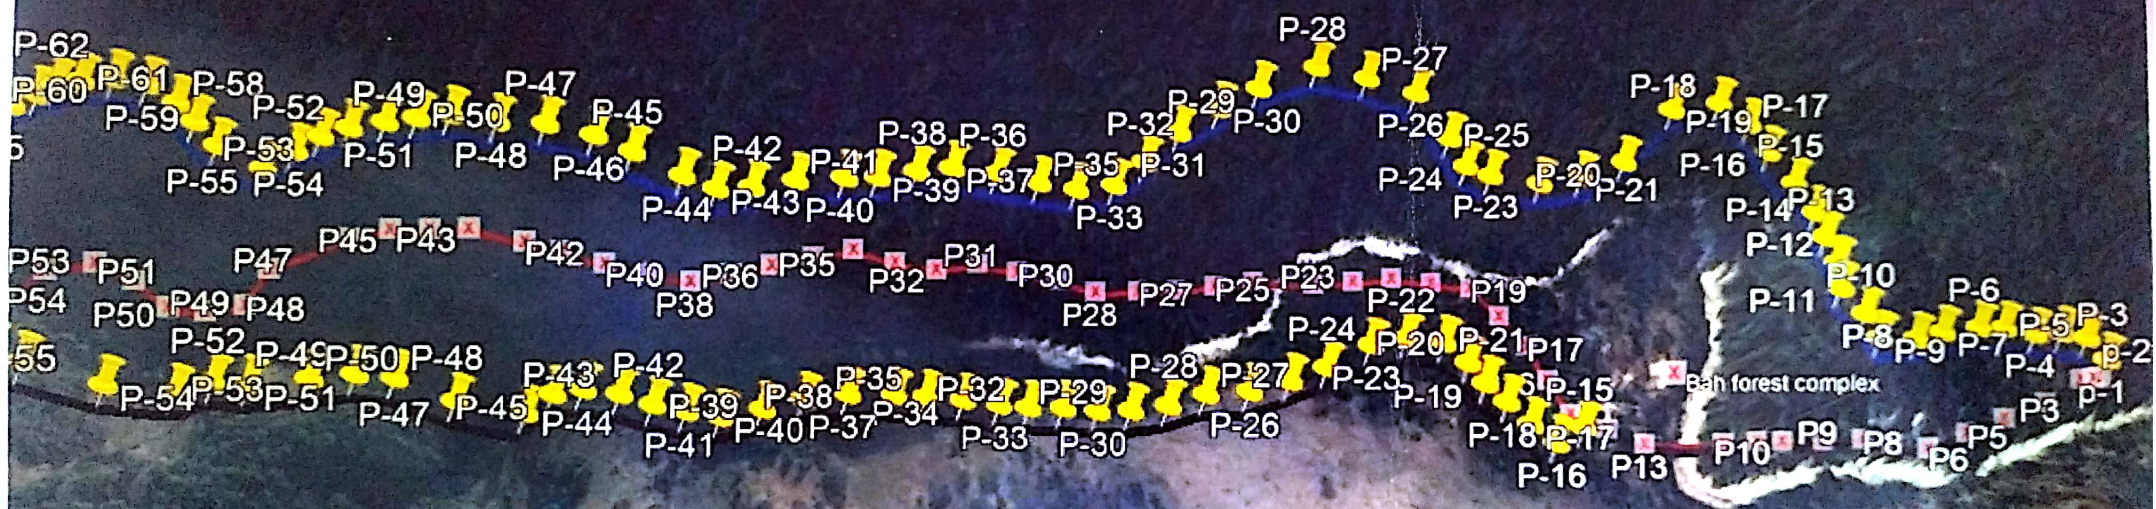

52F19

**Legend**

- BLACK ROUT 2
- BLUE ROUT
- PINK ROUT

Google Earth

Image © 2022 Maxar Technologies

500 m

Sr. Executive Engineer,  
 Electrical Division  
 HPSEB Ltd. Thalot,  
 Dist. ... (H.P.)

**Legend**

- BLACK ROUT 2
- BLUE ROUT
- PINK ROUT

Google Earth

Image © 2022 Maxar Technologies

300 m

**Sr. Executive Engineer,  
 Electrical Division  
 HPSEB Ltd. Thalout  
 Dist. Mandi (H.P.)**

**Legend**

- BLACK ROUT 2
- BLUE ROUT
- Feature 1
- PINK ROUT