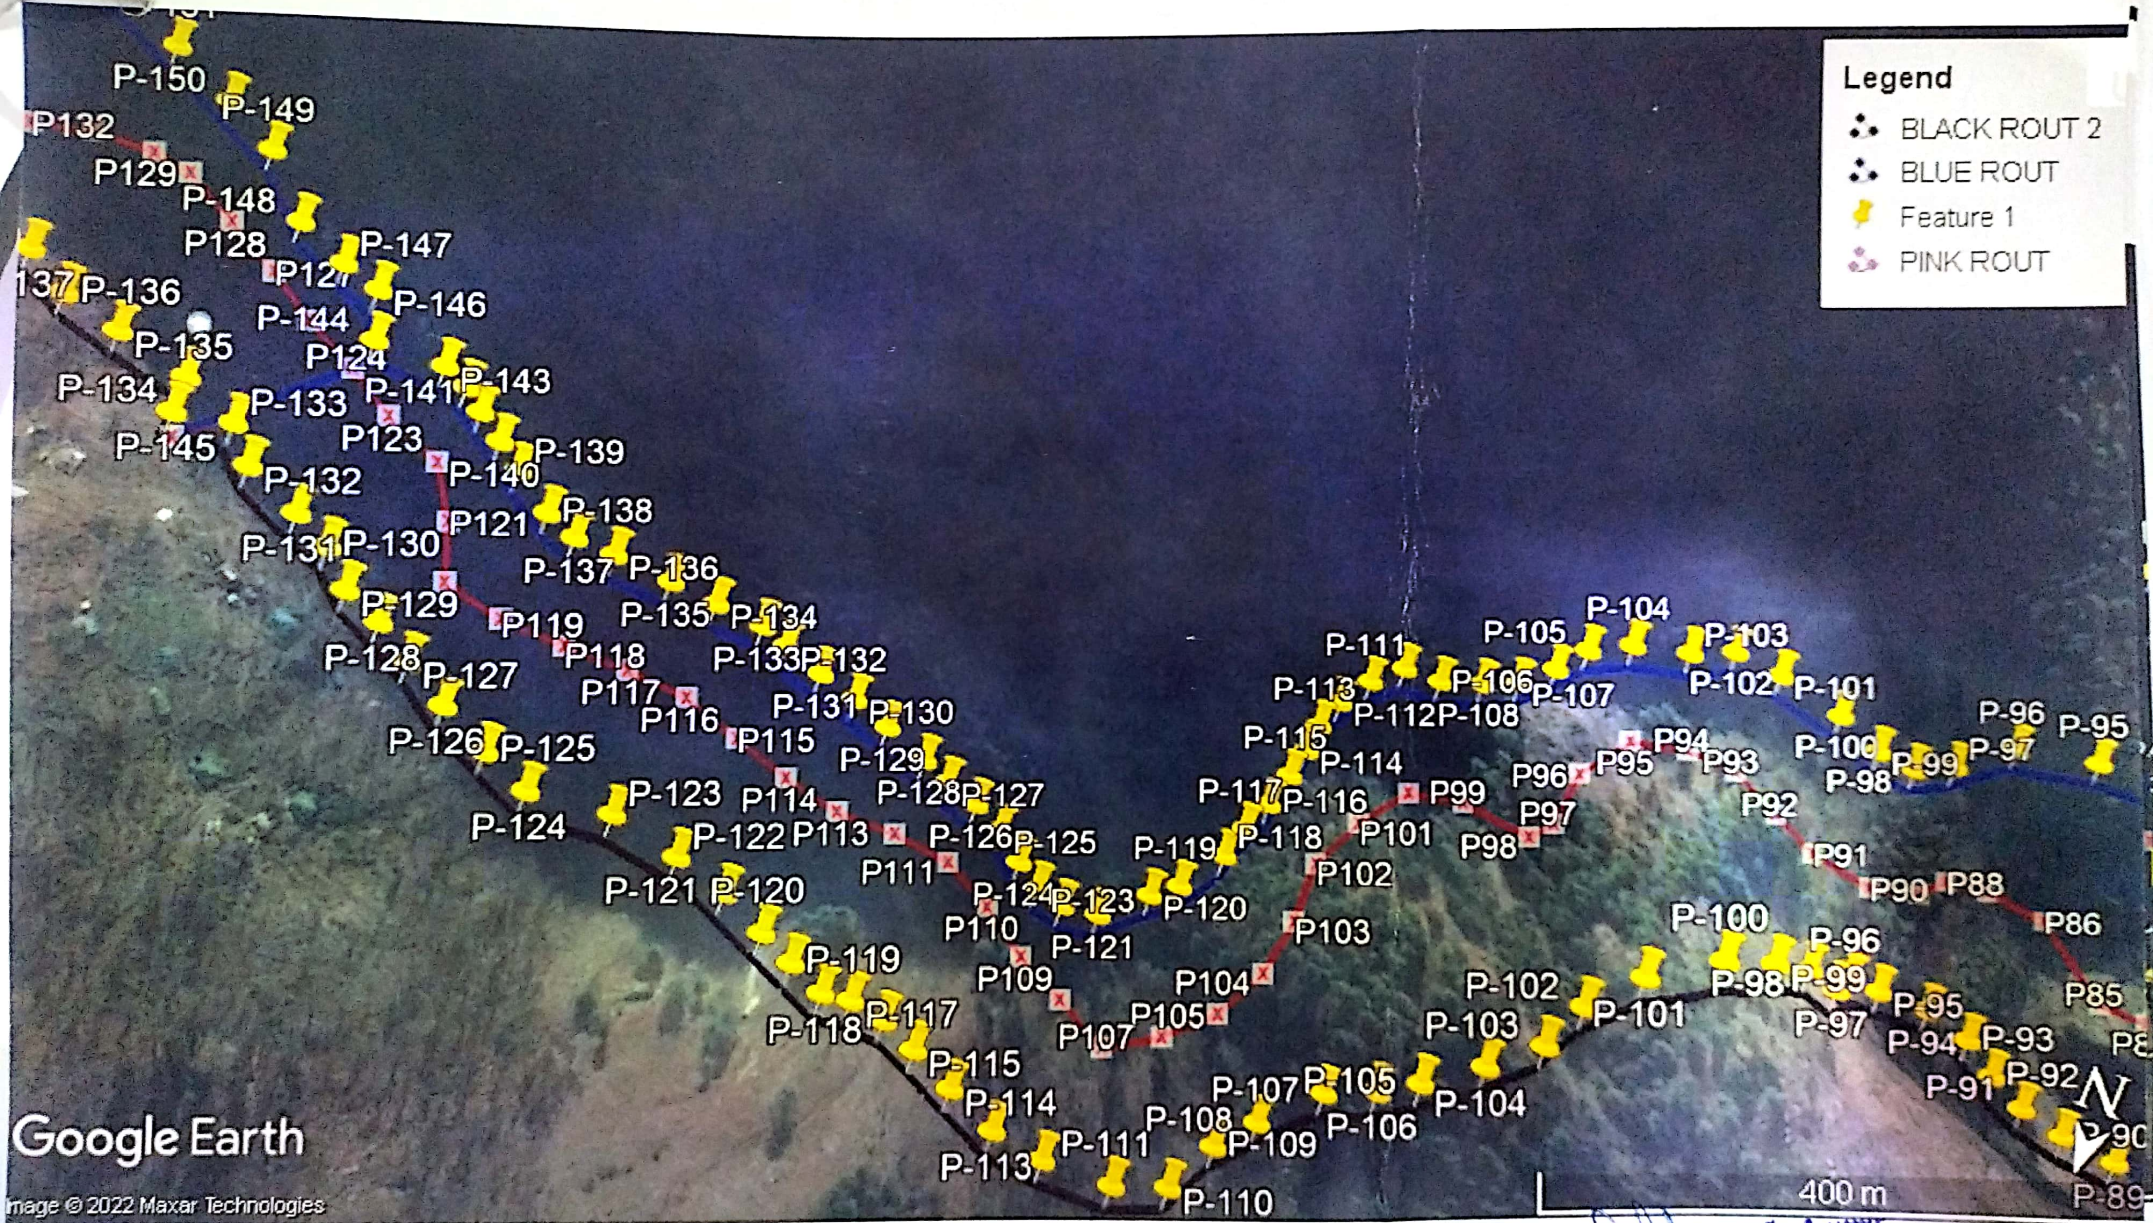

52F19

**Legend**

- BLACK ROUT 2
- BLUE ROUT
- PINK ROUT

Google Earth

Image © 2022 Maxar Technologies

500 m

Sr. Executive Engineer,  
 Electrical Division  
 HPSEB Ltd. Thalot,  
 Dist. ... (H.P.)

**Legend**

- BLACK ROUT 2
- BLUE ROUT
- PINK ROUT

Google Earth

Image © 2022 Maxar Technologies

300 m

**Sr. Executive Engineer,  
 Electrical Division  
 HPSEB Ltd. Thalout  
 Dist. Mandi (H.P.)**

**Legend**

- BLACK ROUT 2
- BLUE ROUT
- Feature 1
- PINK ROUT

Google Earth

Image © 2022 Maxar Technologies

100m

Legend

- BLACK ROUT 2
- BLUE ROUT
- PINK ROUT

Google Earth

Image © 2022 Maxar Technologies

Sr. Executive Engineer,  
Electrical Division  
HPSEB Ltd. Thalout  
Distt. Mandi (H.P.)

Legend

- BLACK ROUT 2
- BLUE ROUT
- PINK ROUT

Google Earth

Image © 2022 Maxar Technologies

**Sr. Executive Engineer,  
Electrical Division  
HPSEB Ltd. Thalout  
Distt. Mandi (H.P.)**