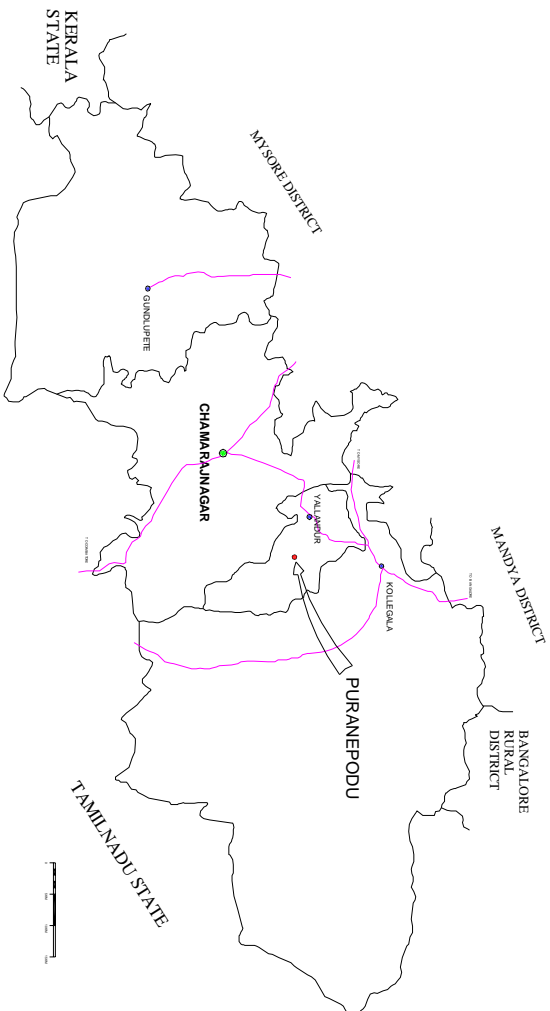

INDIA

KARNATAKA

NORTH

INDEX MAP

VILLAGE - PURANEPODU  
 GP - GUNBARALI  
 TALUK - YELANDUR  
 DISTRICT - CHAMARAJANAGAR

LEGEND:

	DISTRICT HQ
	TALUK HQ
	PROJECT SITE
	AREA BOUNDARY
	ROAD

PROJECT:  
 DECENTRALIZED POWER DISTRIBUTION  
 GENERATION PROJECT