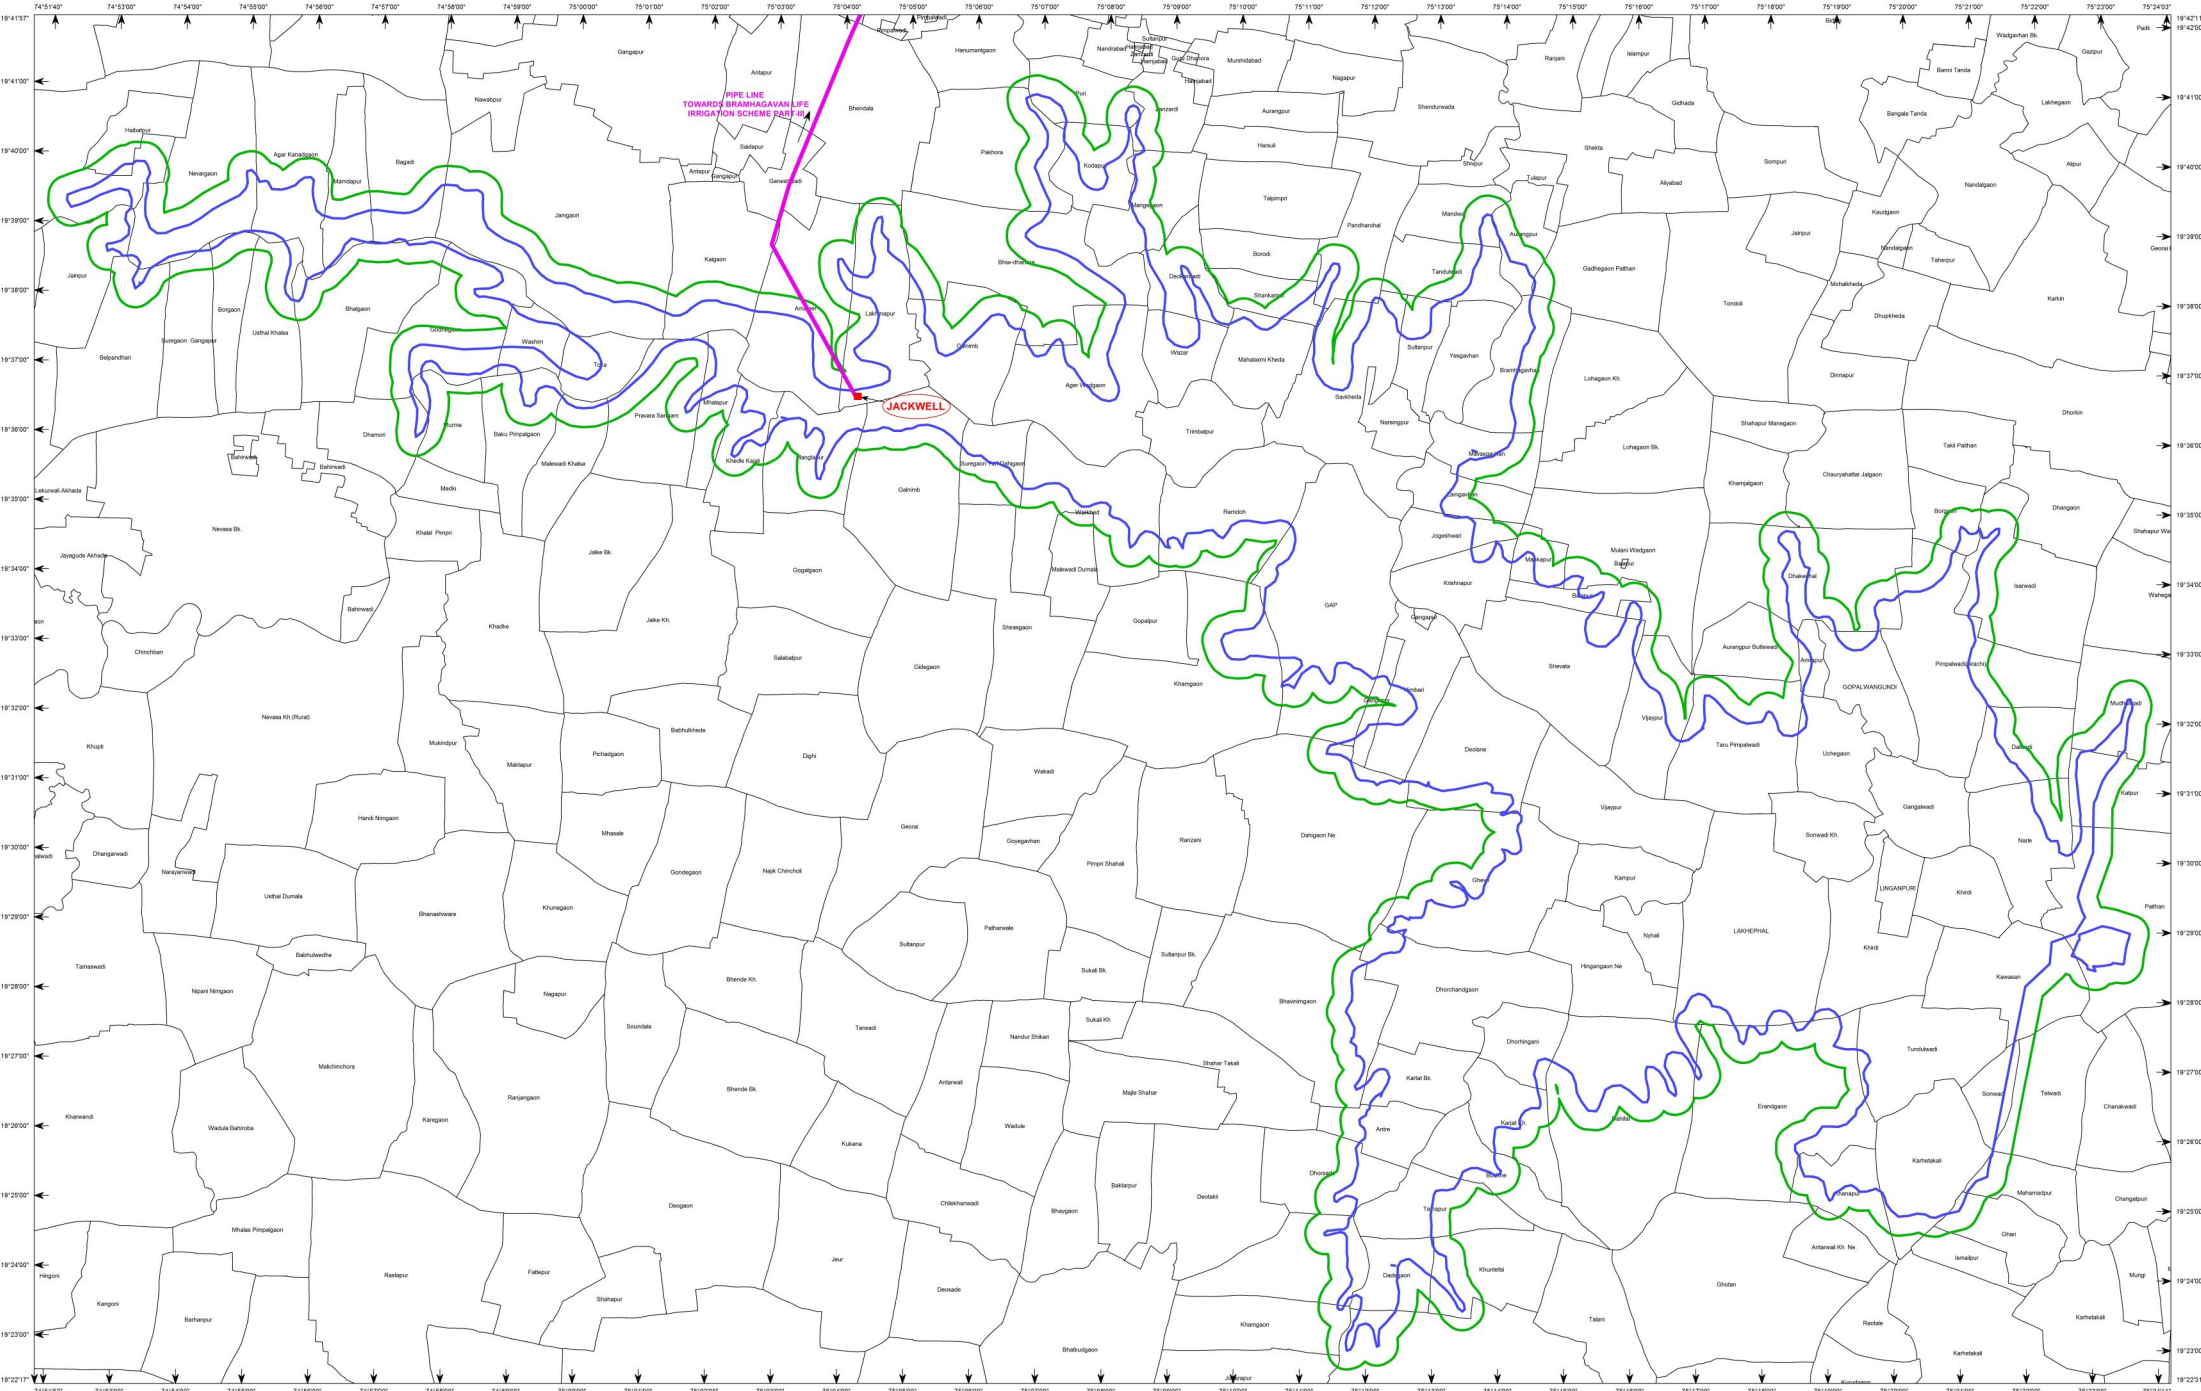

1. **LEGEND**
1) JAIKWADI BIRD SANCTUARY
  2) ECO-SENSITIVE ZONE 500M
  3) VILLAGE BOUNDARY
  4) PROPOSED PIPELINE TOWARDS WTP BRAMHAGAVHAN LIFE IRRIGATION SCHEME PART-III
  5) PROPOSED JAIKWADI IN SANCTUARY