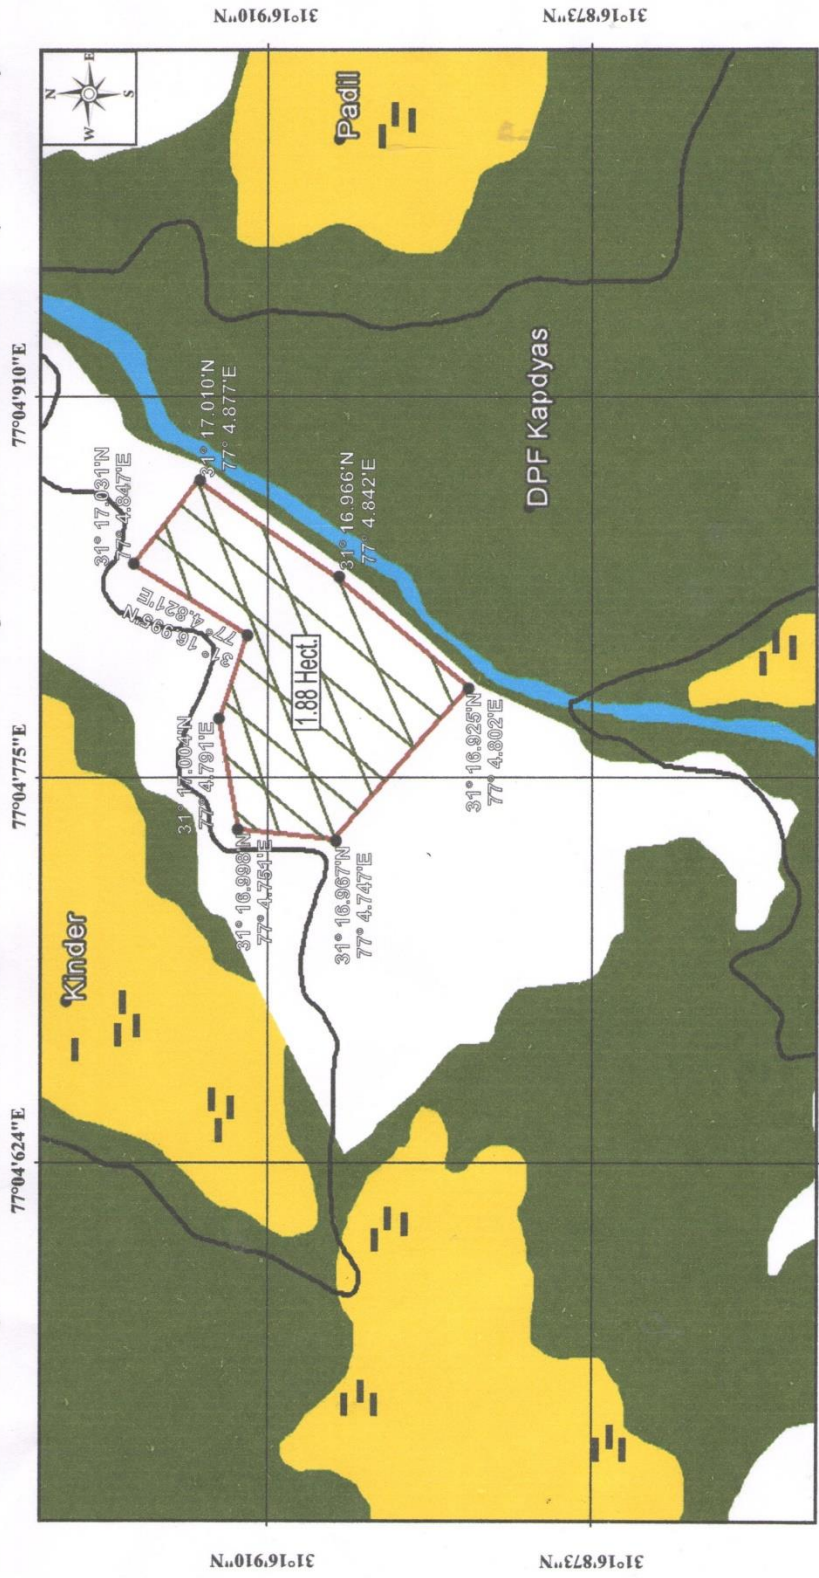

Digital Land Use Map of Proposed CA-Site Augmentation of Various Water supply scheme under Bagrathach, Jharer, Gattu and Chhatri of Seraj Block District Mandi (1.88 hect)

Index

	Proposed CA-Site		Builtup
	Private Land		Open Land
	Forest Land		River/ Nallah
	Road		

Amr
 Division Forest Officer
 Karsong Forest Division
 Karsong (H.P.) - 170304