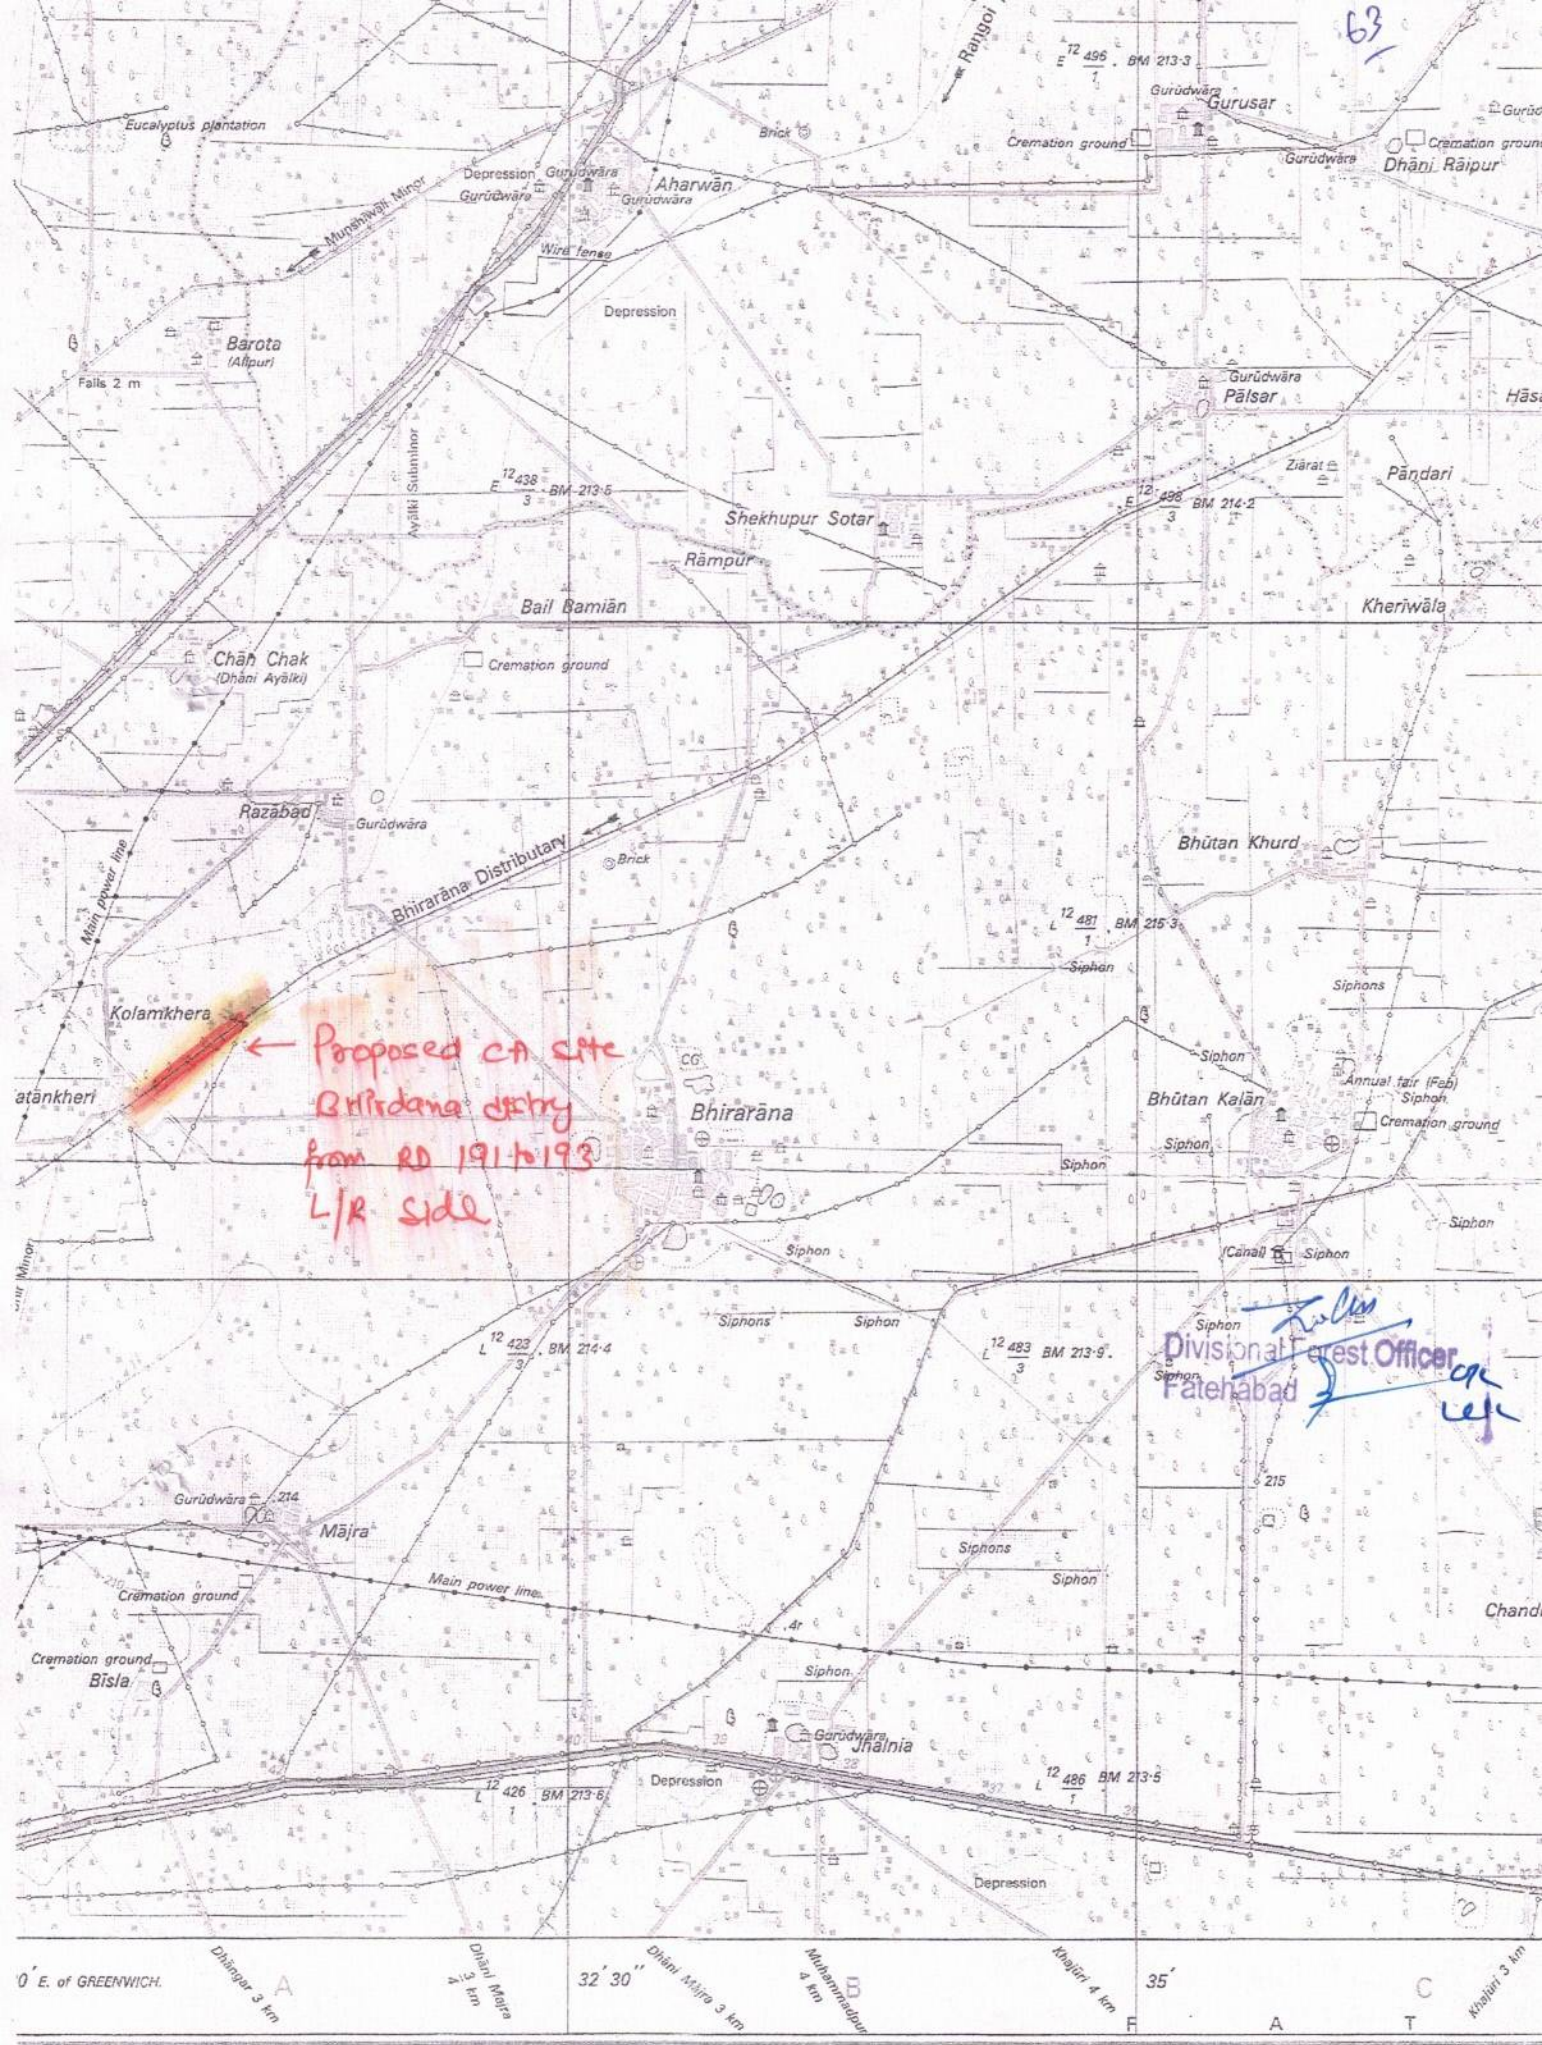

63

← Proposed CA site
 Bhirarāna disty
 from RD 191 to 193
 L/R side

Divisional Forest Officer
 Fatehabad

0° E. of GREENWICH.

Dhānūr 3 km A
 Dhāni Mājra 2 km
 32° 30' Dhāni Mājra 3 km
 Mubānmadpur 2 km B
 35' Dhāni 4 km
 Khājūri 3 km C