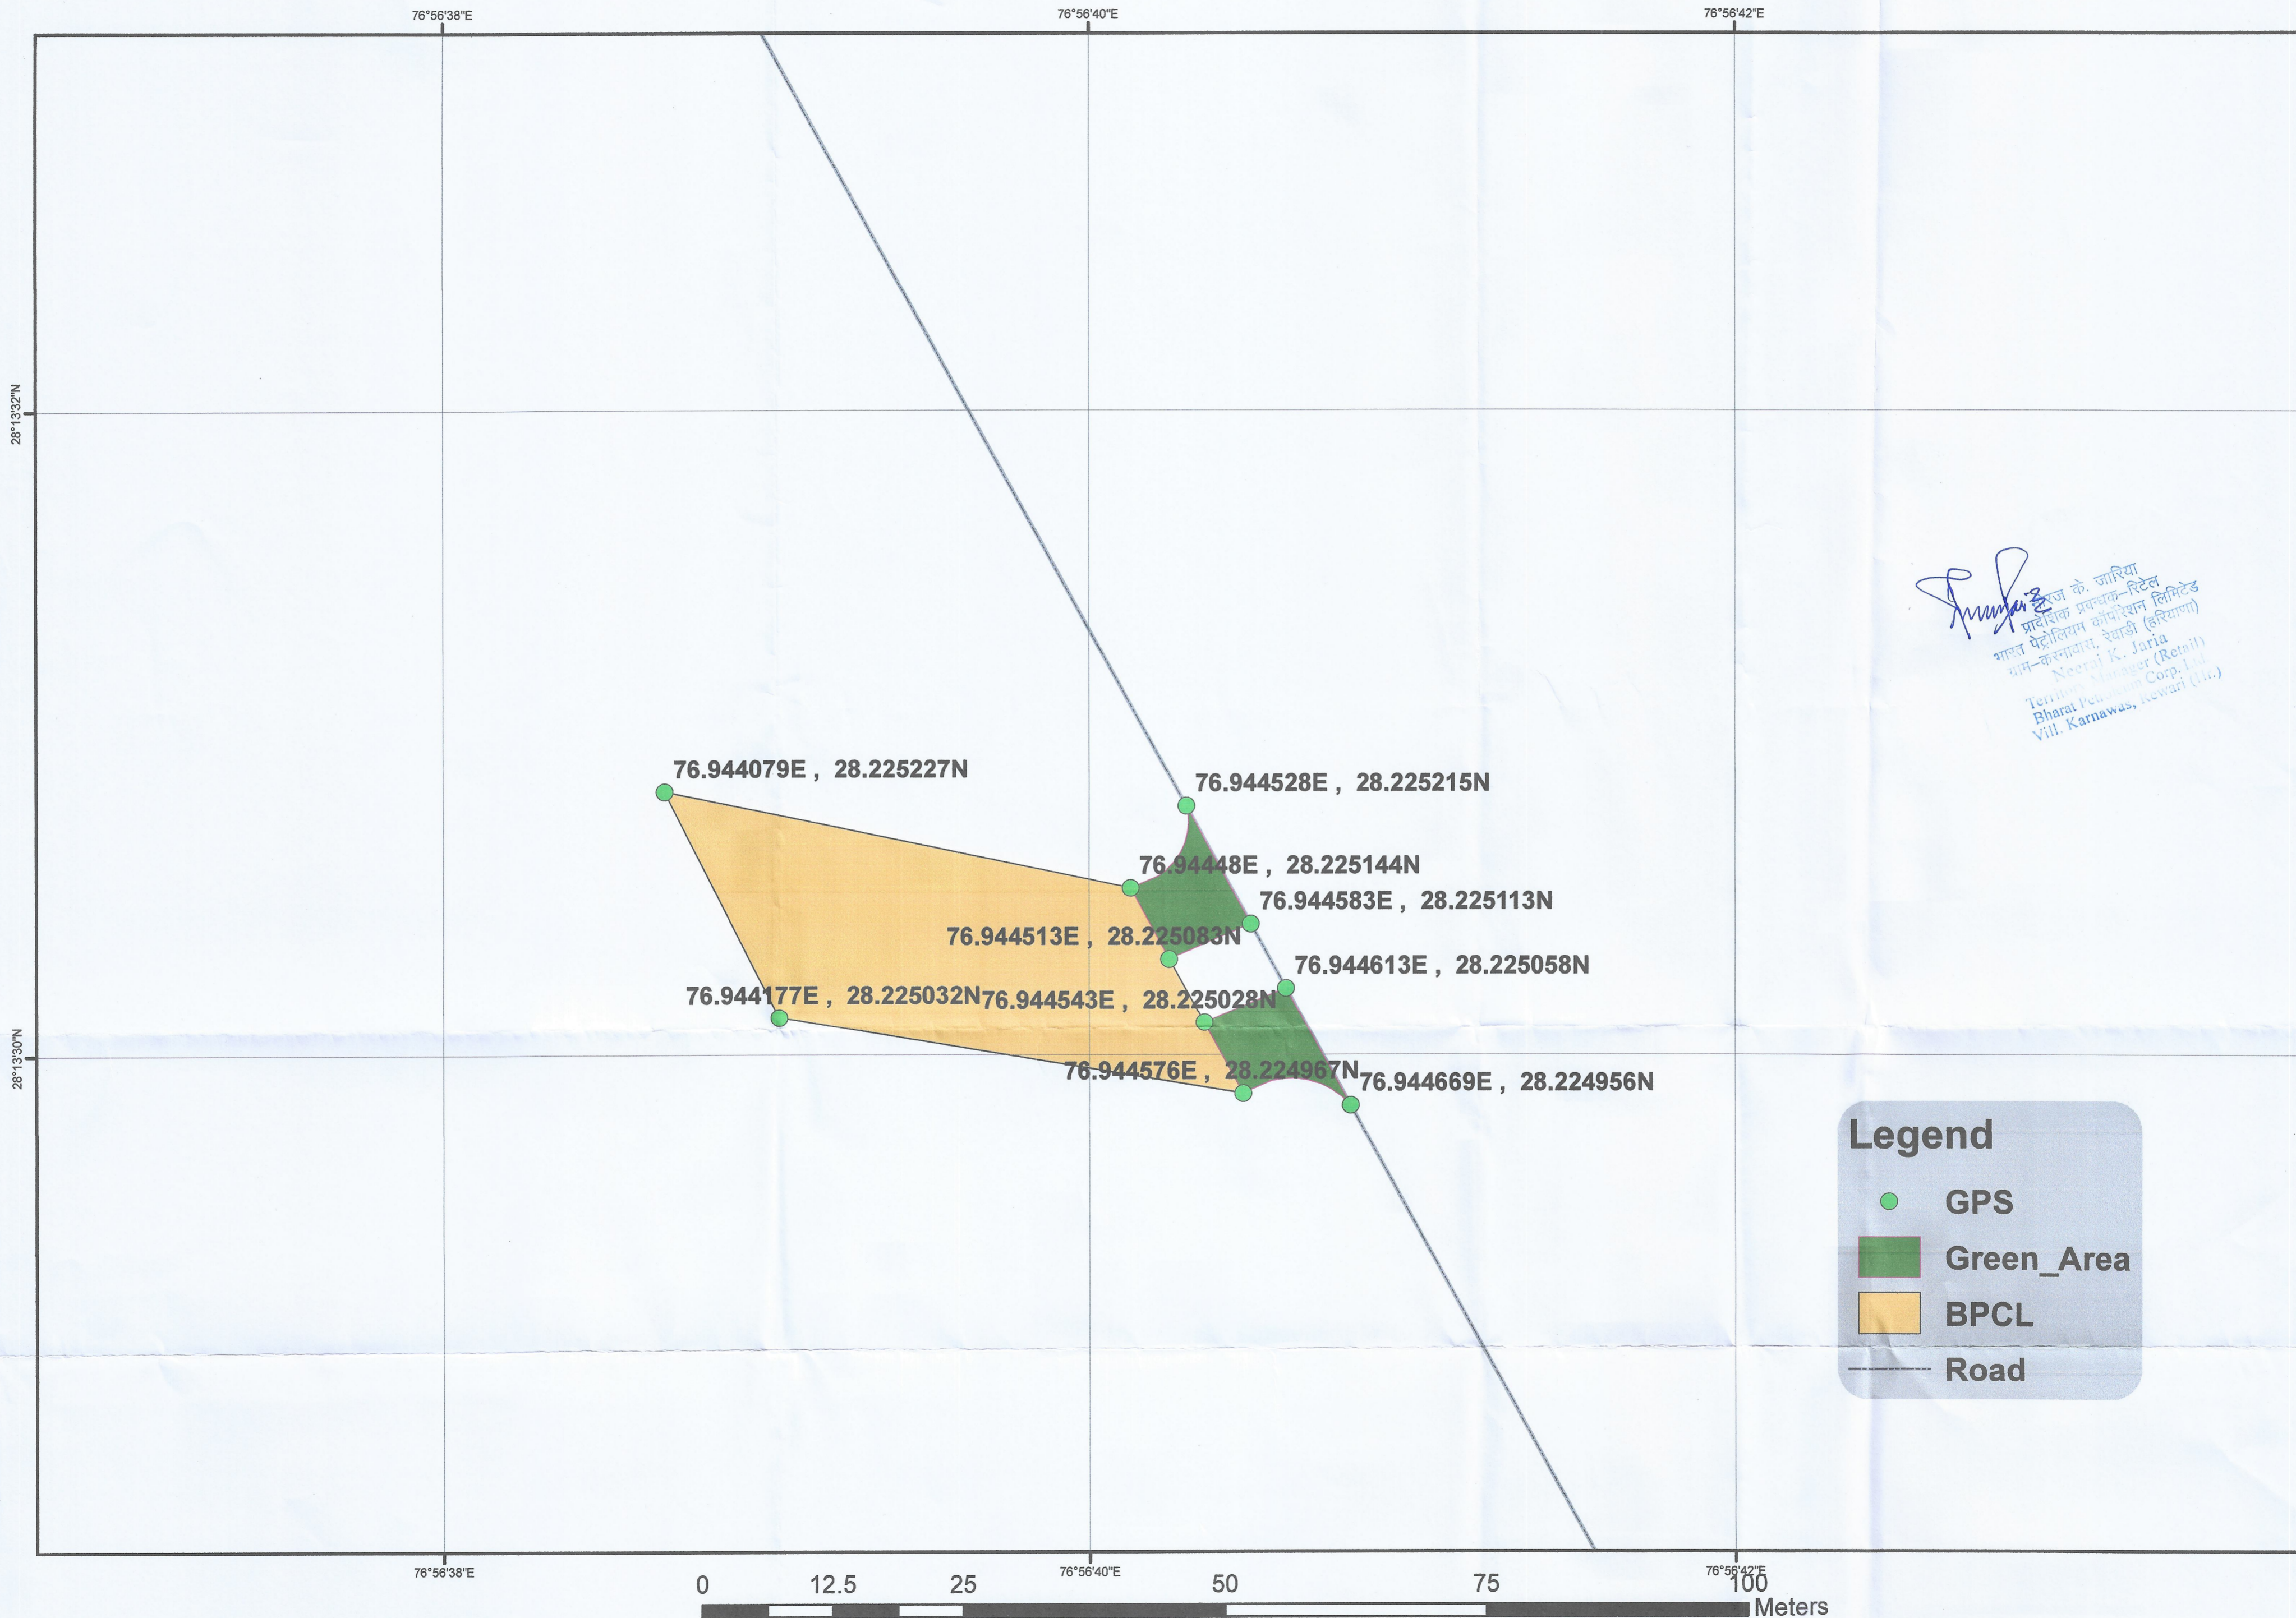

Fuel Station (BPCL) on MDR-132 (Tauru- Bilaspur road) at Km. 61.725 (LHS), at village Tauru, Tauru in Nuh

Neeraj K. Jaria
Neeraj K. Jaria
Territory Manager (Retail)
Bharat Petroleum Corp. Ltd.
Vill. Karnawas, Kevani (Hr.)

Legend

- GPS
- Green_Area
- BPCL
- Road