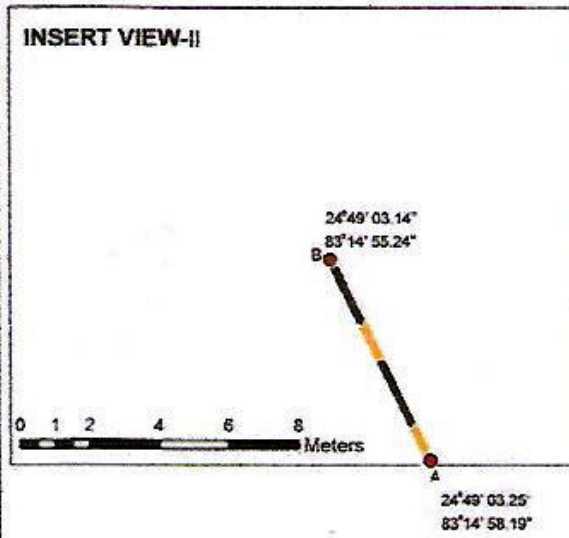

Kshatipurak Vriksharopan Go-Referencial Map for Gram Baghi Harijan Basti Ram Sakal Sahani ke Ghar se
Durga Mandir Road Nirman under Bhaissoda Block Compant No.-1 of Naugarh Range

for office use only

Legend

- GPS Coordinates
- Road Centre Line
- Polygon Boundary Line

Note: Map based on GPS Coordinates and Measurements given in the Drawing Prepared by Executive Eng. P.W.D Chandauli, Districtal Forest Officer, Lashu W&L(D), Division, Ramnagar-Varnasi.

A.B.
R.B.S. Chandauli

E.E.
R.E.D. Chandauli

क्षेत्रीय वन अधिकारी
नौगढ़ रेंज

ग्रामीय वनाधिकारी
झांशी वन्य जीव प्रभाग
रामनगर-वाराणसी