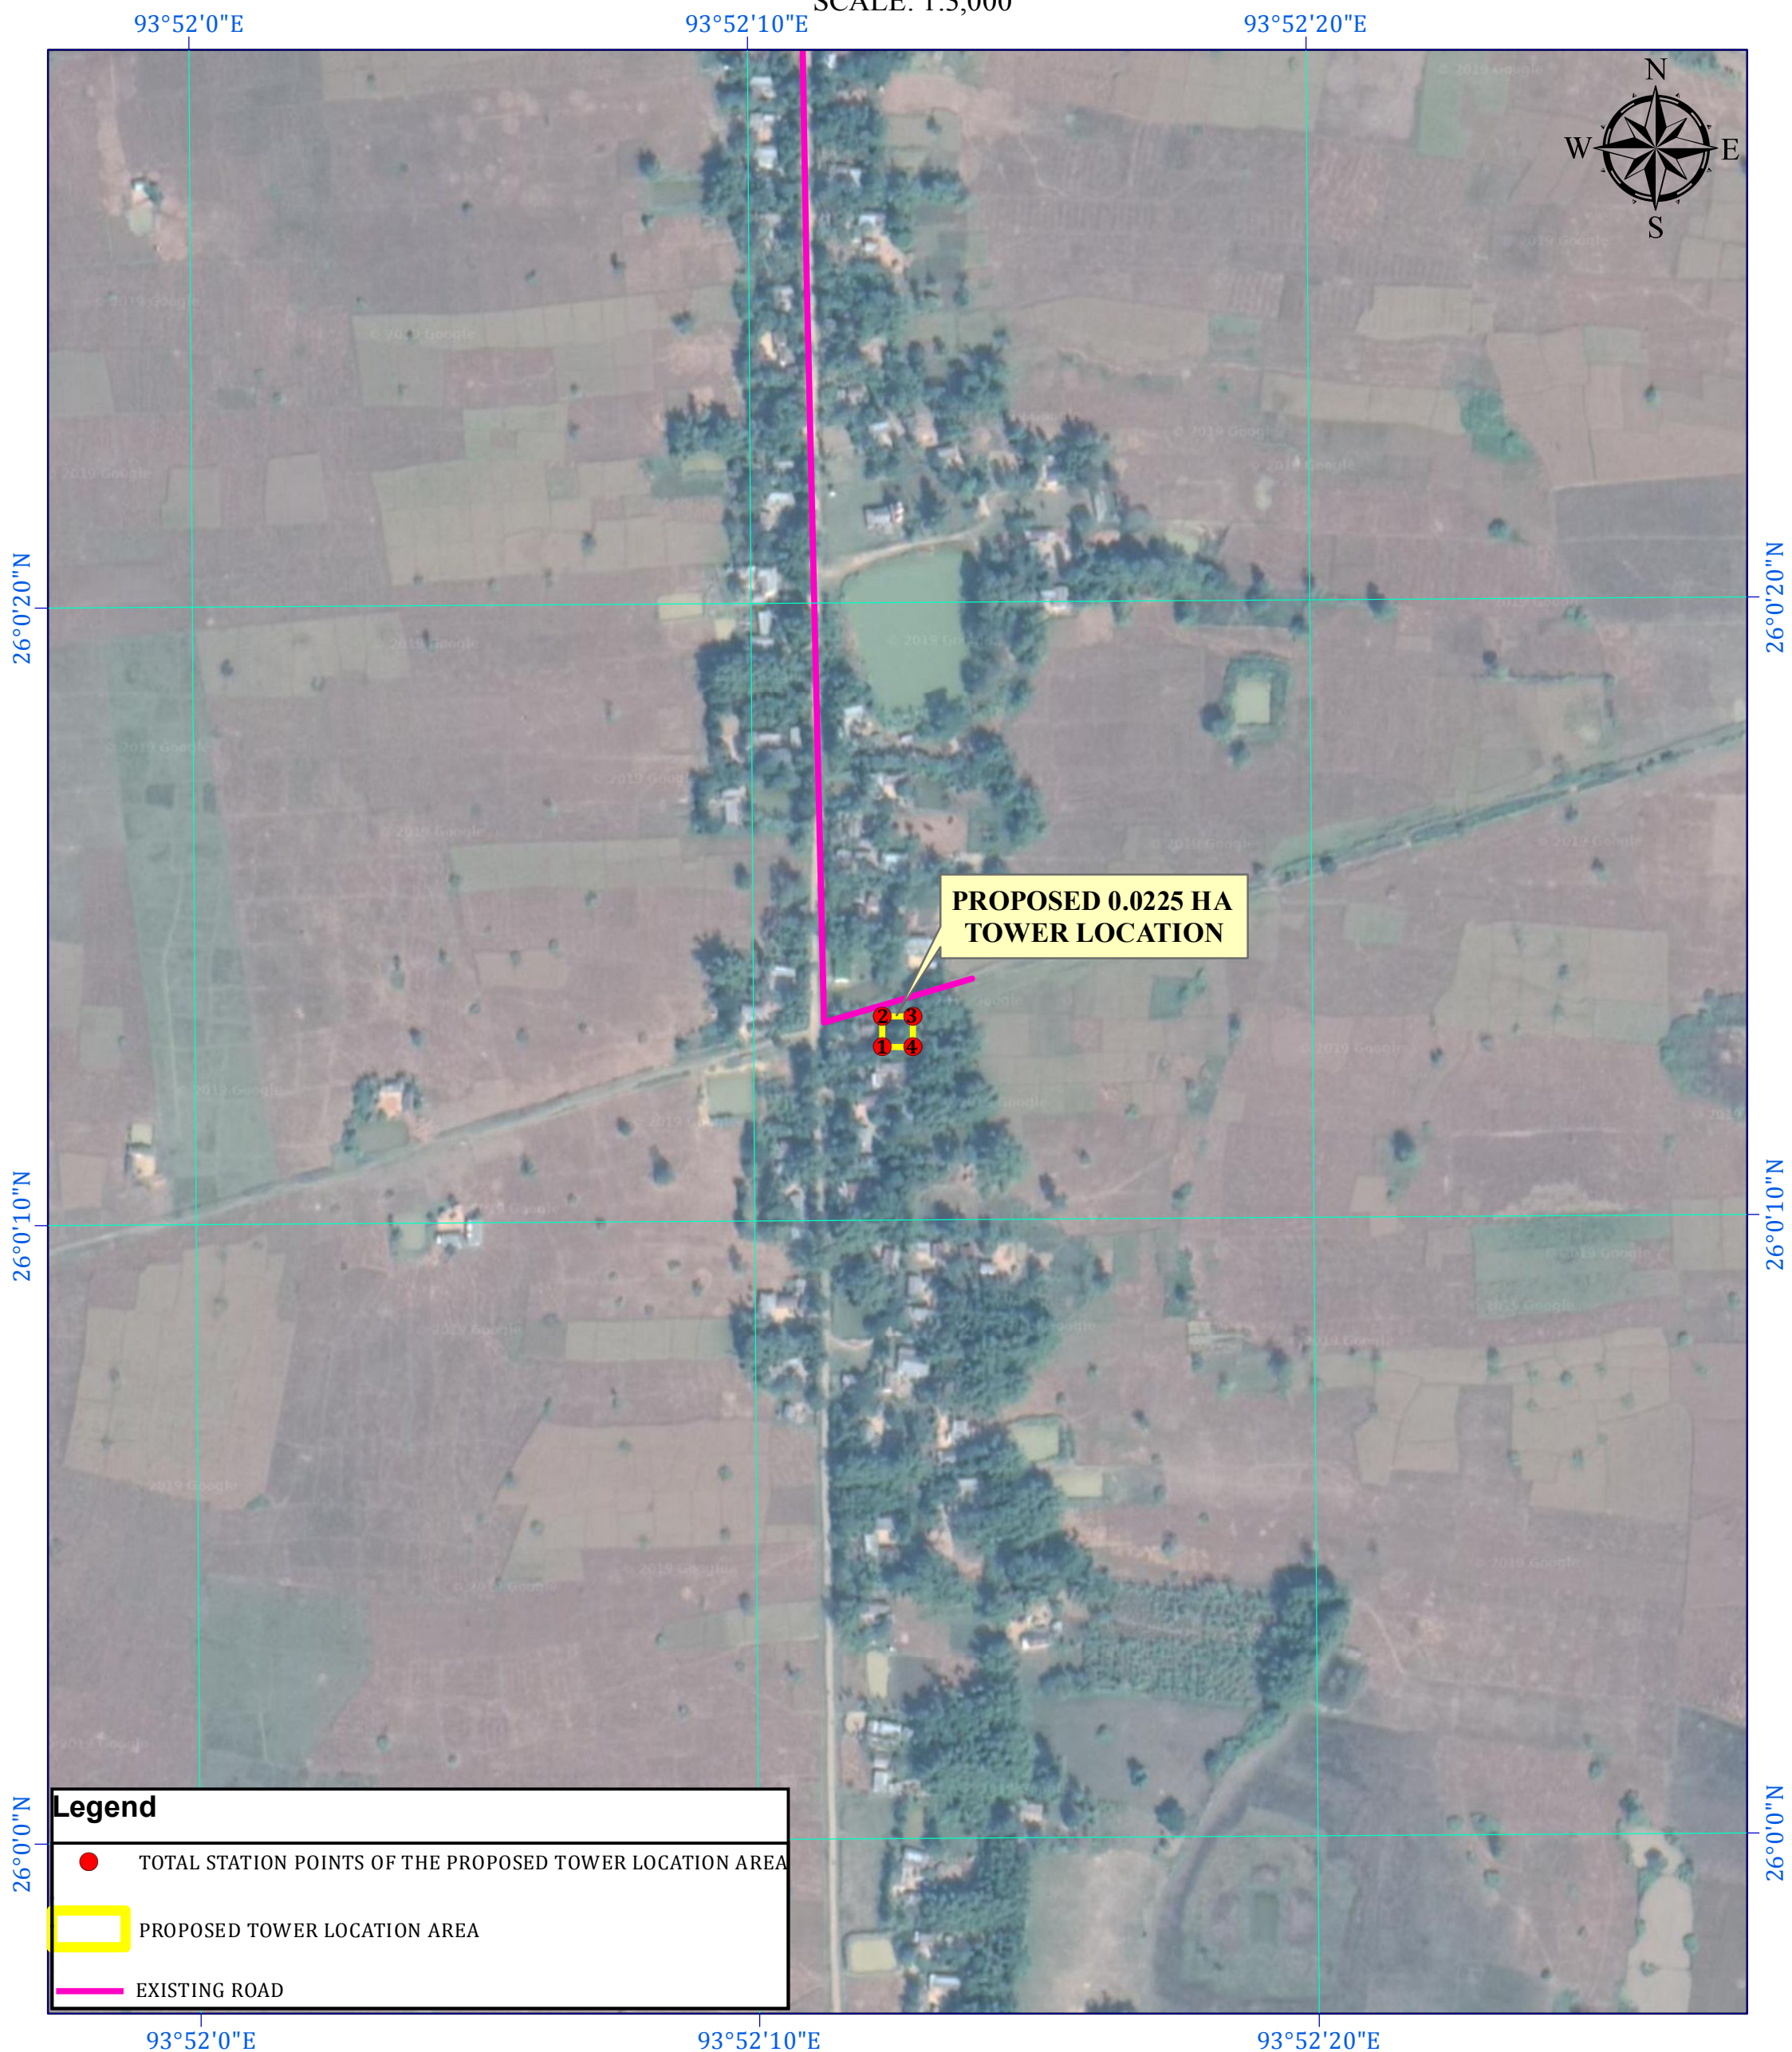

**GEO-REFERENCE MAP SHOWING THE PROPOSED 0.0225 HECTARE TOWER LOCATION AREA
AT LAKHI KACHARI (UASQ46),
SOUTH NAMBAR RESERVE FOREST UNDER GOLAGHAT DIVISION**

SCALE: 1:3,000

Legend

- TOTAL STATION POINTS OF THE PROPOSED TOWER LOCATION AREA
- PROPOSED TOWER LOCATION AREA
- EXISTING ROAD

TOTAL STATION COORDINATE READINGS						
TOTAL STATION POINTS	LONGITUDE	LATITUDE	AREA (HA)	NAME OF LOCATION	NAME OF RESERVE FOREST	NAME OF DIVISION
1	93° 52' 12.194" E	26° 0' 12.808" N	0.0225	LAKHI KACHARI (UASQ46)	SOUTH NAMBAR RESERVE FOREST	GOLAGHAT DIVISION
2	93° 52' 12.197" E	26° 0' 13.295" N				
3	93° 52' 12.737" E	26° 0' 13.292" N				
4	93° 52' 12.733" E	26° 0' 12.805" N				