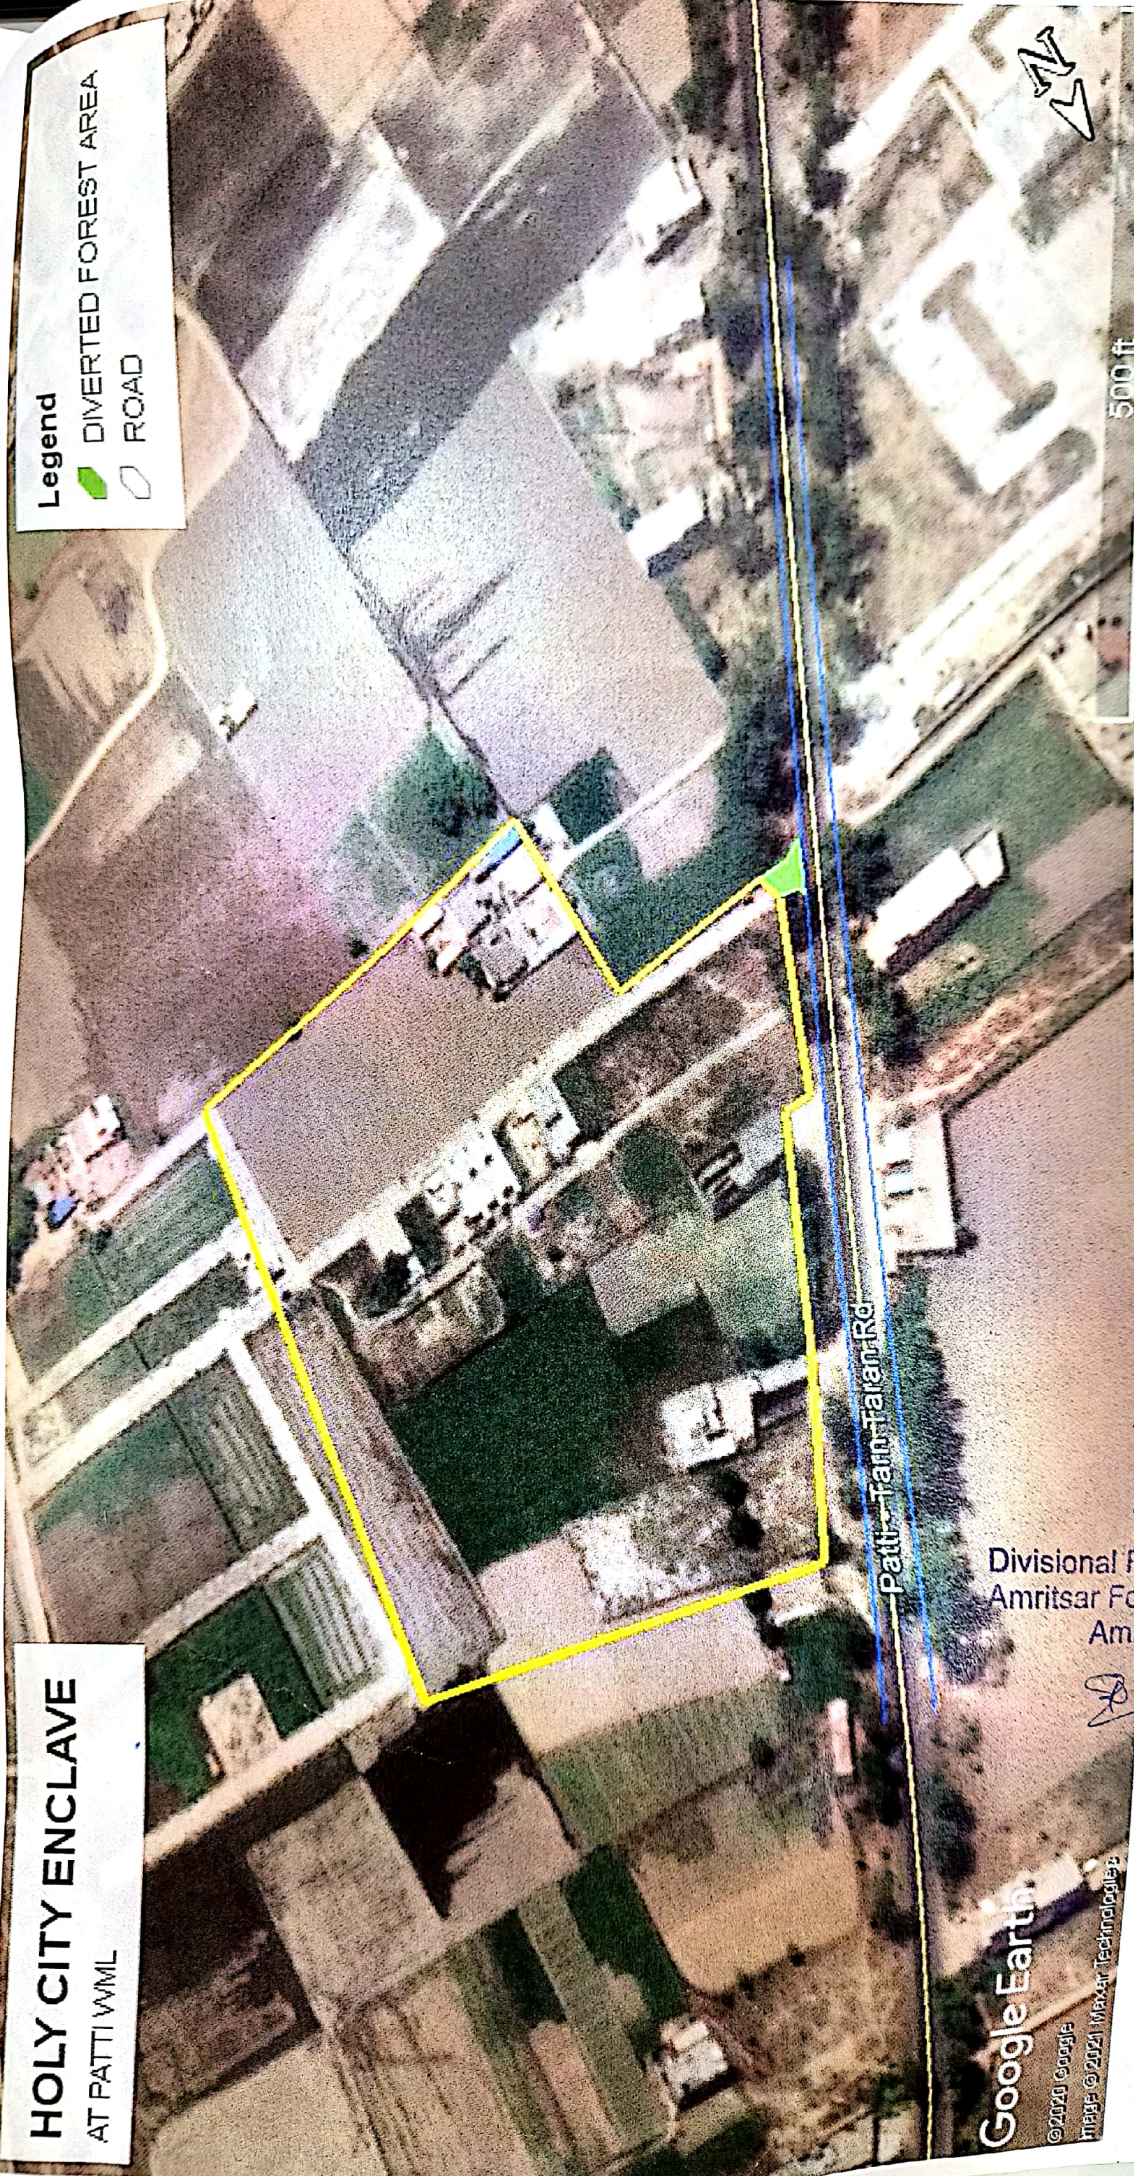

DIVERSION OF 0.0079 HA OF FOREST LAND FOR APPROACH ROAD TO RESIDENTIAL COLONY HOLY CITY ENCLAVE AT PATTI (WML), OPP. COURT COMPLEX PATTI, ON AMRITSAR -PATTI ROAD TEHSIL PATTI DISTRICT TARN TARAN

Legend

-  PROJECT SITE
-  DIVERTED FOREST AREA
-  ROAD
-  GPS POINT

Division of Forest Office
Amritsar Forest Division

UP
Shekhar

HOLY CITY ENCLAVE
AT PATTI WML

Legend
DIVERTED FOREST AREA
ROAD

Google Earth
©2021 Google
Image ©2021 Maxar Technologies