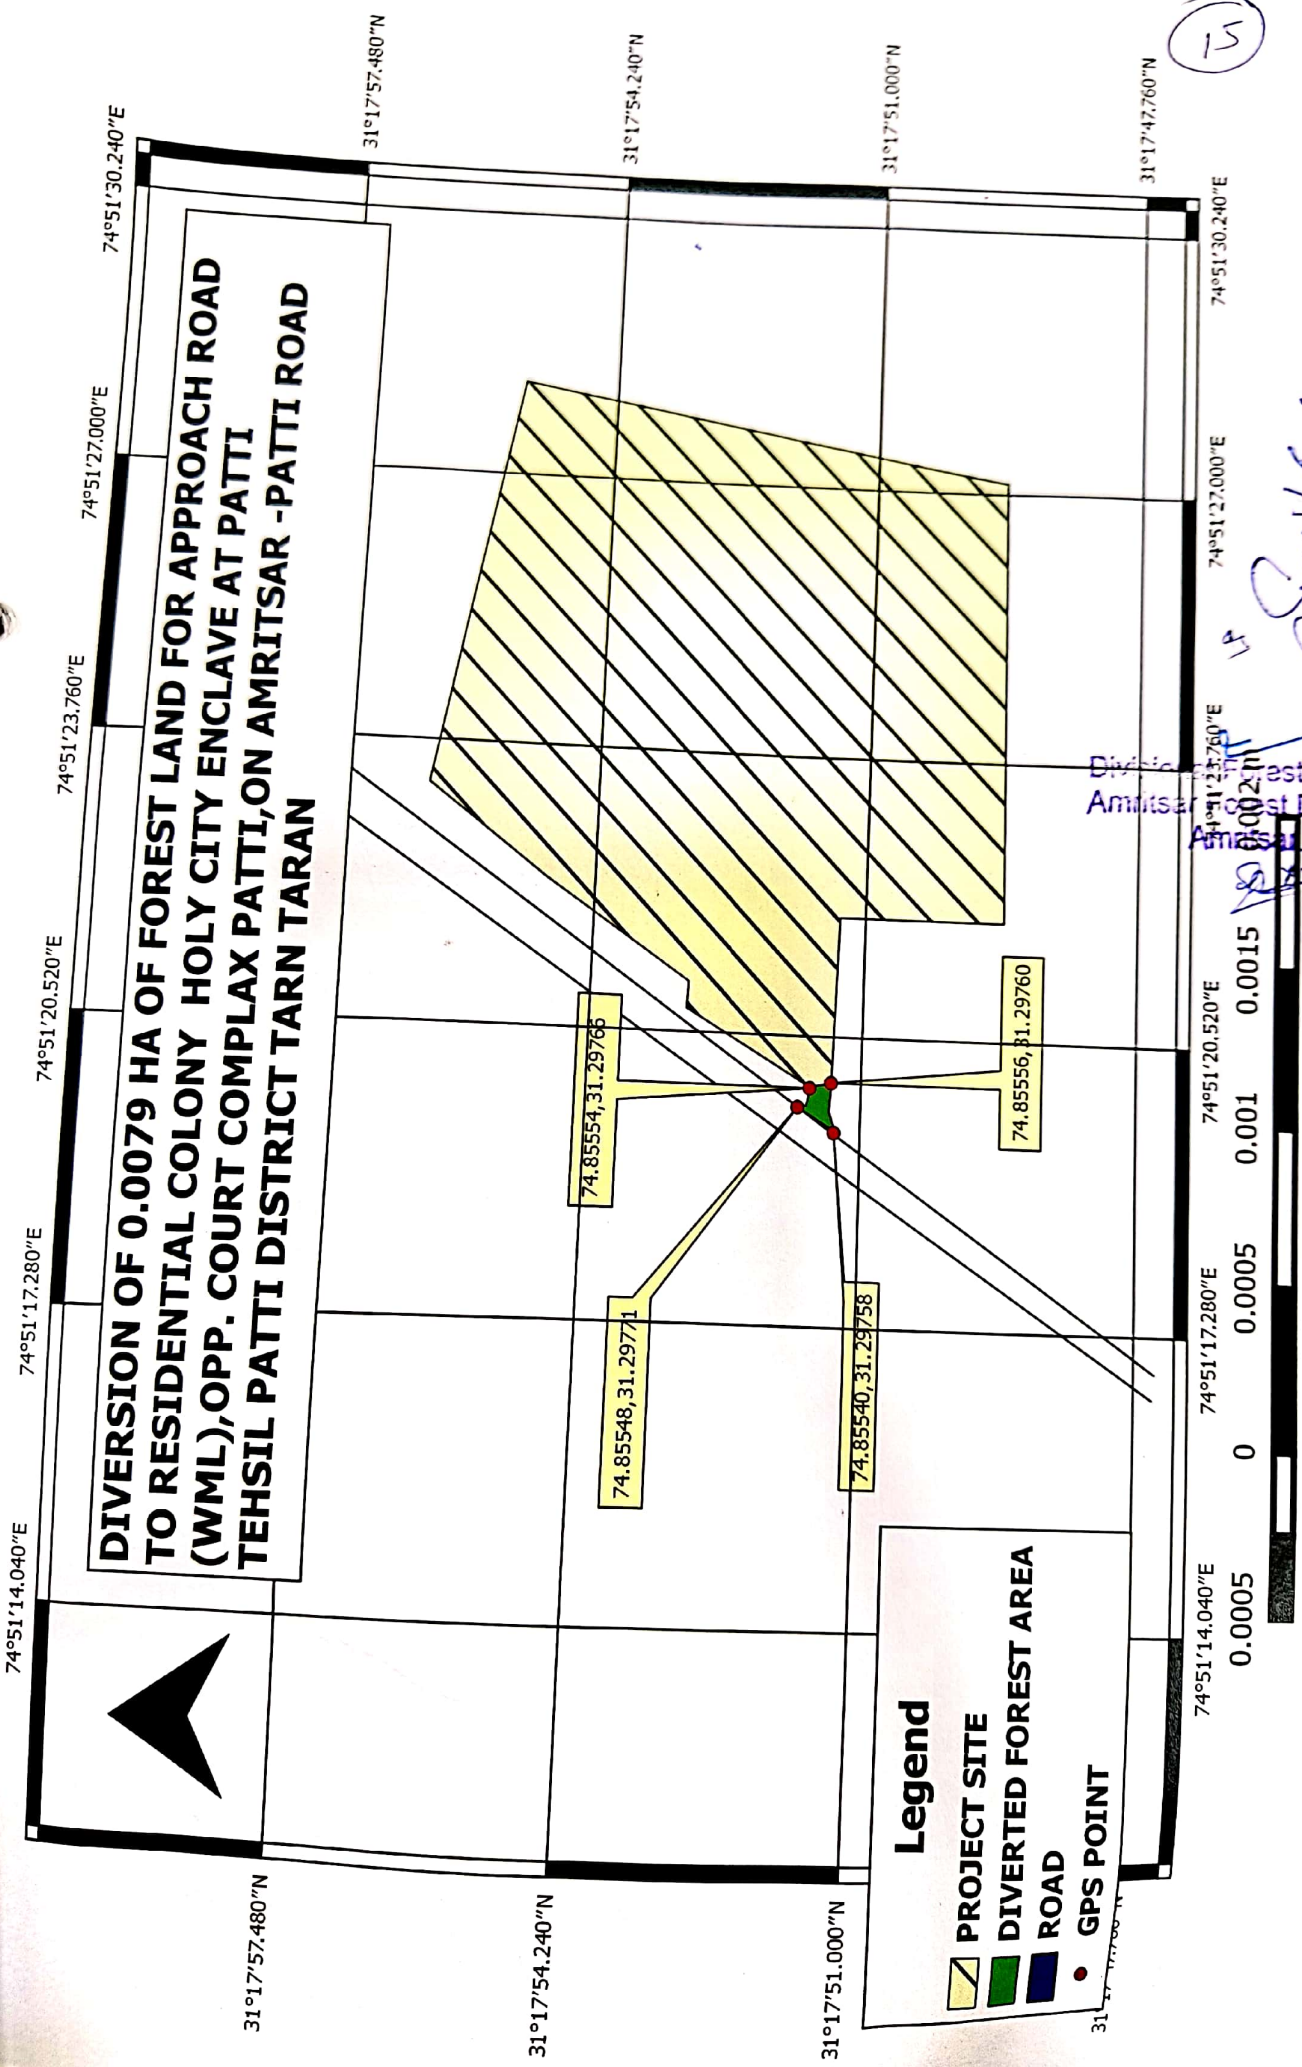

DIVERSION OF 0.0079 HA OF FOREST LAND FOR APPROACH ROAD TO RESIDENTIAL COLONY HOLY CITY ENCLAVE AT PATTI (WML), OPP. COURT COMPLEX PATTI, ON AMRITSAR -PATTI ROAD TEHSIL PATTI DISTRICT TARN TARAN

Legend

-  PROJECT SITE
-  DIVERTED FOREST AREA
-  ROAD
-  GPS POINT

Division of Forest Office
Amritsar Forest Division

UP
Shekhar

HOLY CITY ENCLAVE
AT PATTI WML

Legend
DIVERTED FOREST AREA
ROAD

Google Earth
©2021 Google
Image ©2021 Maxar Technologies