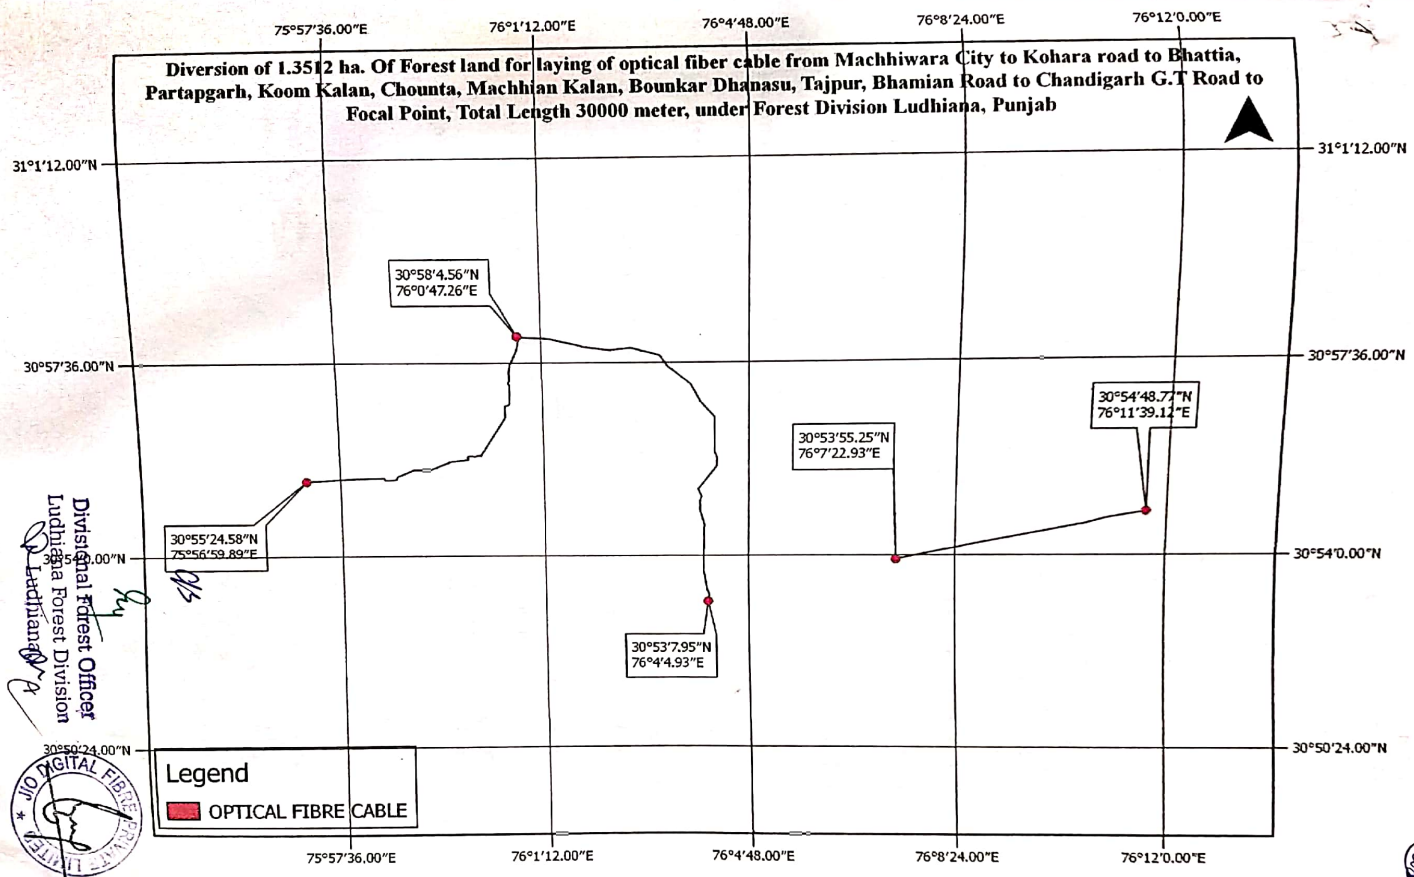

Diversion of 1.3512 ha. Of Forest land for laying of optical fiber cable from Machhiwara City to Kohara road to Bhattia, Partapgarh, Koom Kalan, Chounta, Machhian Kalan, Bounkar Dhanasu, Tajpur, Bhamian Road to Chandigarh G.T Road to Focal Point, Total Length 30000 meter, under Forest Division Ludhiana. Punjab